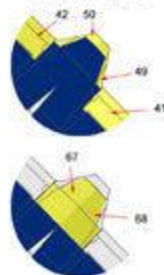

RPM-056 MB-326H Macchi "Fanta Can" Paint Masks