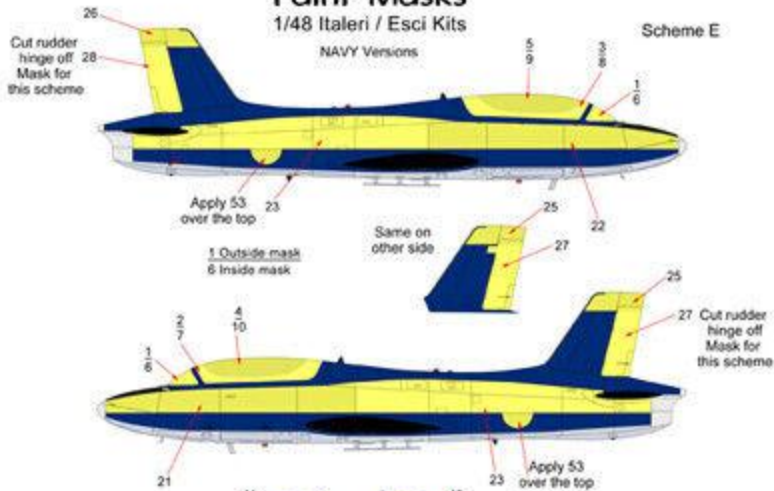

MB-326H Macchi Fanta Cans, Roulette and RAN Paint Masks

1/48 Italeri / Esci Kits

NAVY Versions

Scheme E