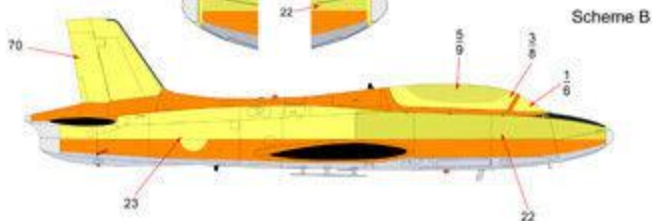

MB-326H Macchi Fanta Cans, Roulette and RAN Paint Masks

1/48 Italeri / Esci Kits

Apply Masks to both sides of the wheels.

RAAF MB-326H
Nose wheel

Kit Nose wheel

RPM-056 MB-326H Macchi "Fanta Can" Paint Masks

MB-326H Macchi Fanta Cans, Roulette and RAN Paint Masks

1/48 Italeri / Esci Kits

Scheme A

1 Outside mask
6 Inside mask

Scheme B

1 Outside mask
6 Inside mask

RPM-056 MB-326H Macchi "Fanta Can" Paint Masks