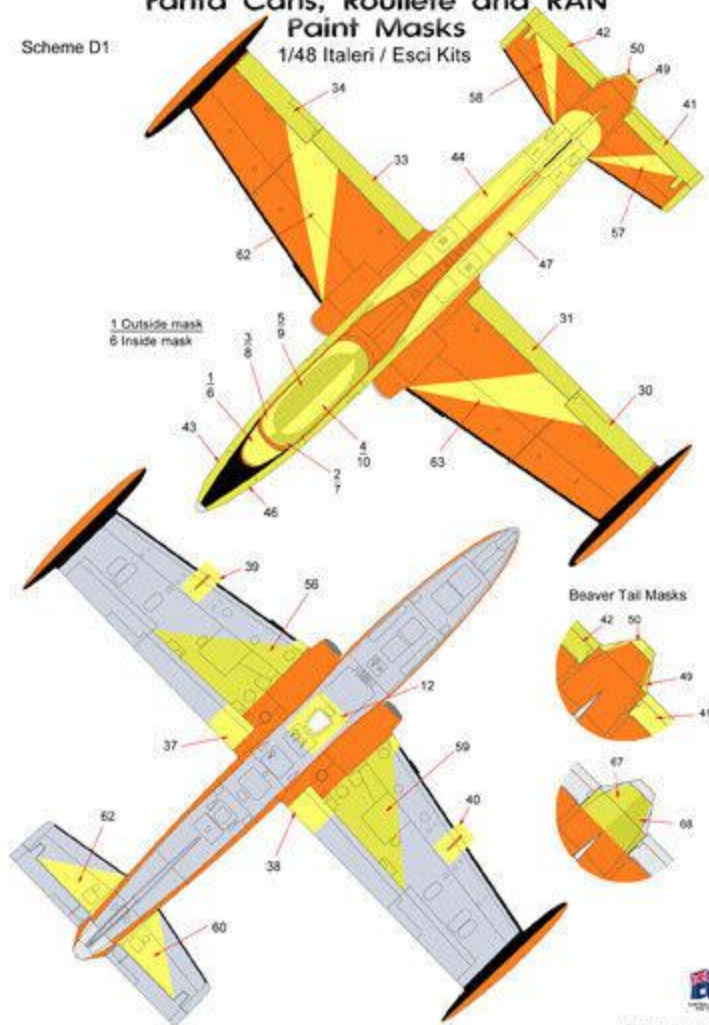

MB-326H Macchi
Fanta Cans, Roulette and RAN
Paint Masks
1/48 Italeri / Esci Kits

Scheme D1

RPM-056 MB-326H Macchi "Fanta Can" Paint Masks