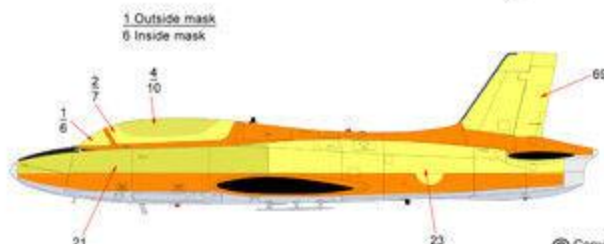

1 Outside mask
6 Inside mask

RPM-056 MB-326H Macchi "Fanta Can" Paint Masks