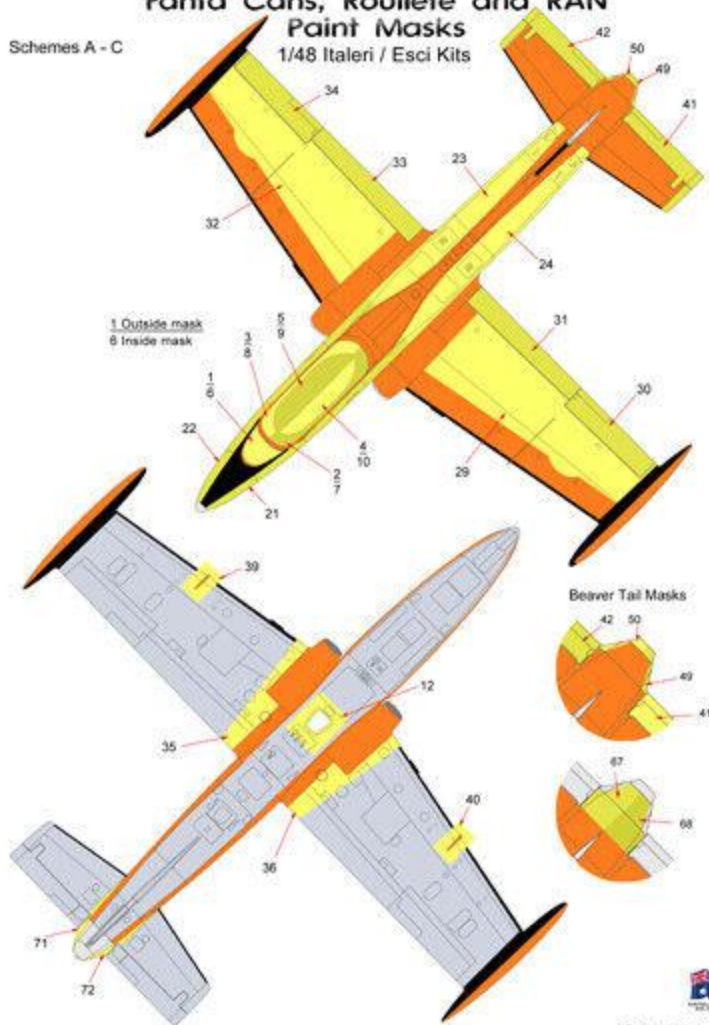

MB-326H Macchi
Fanta Cans, Roulette and RAN
Paint Masks
1/48 Italeri / Esci Kits

Schemes A - C

RPM-056 MB-326H Macchi "Fanta Can" Paint Masks