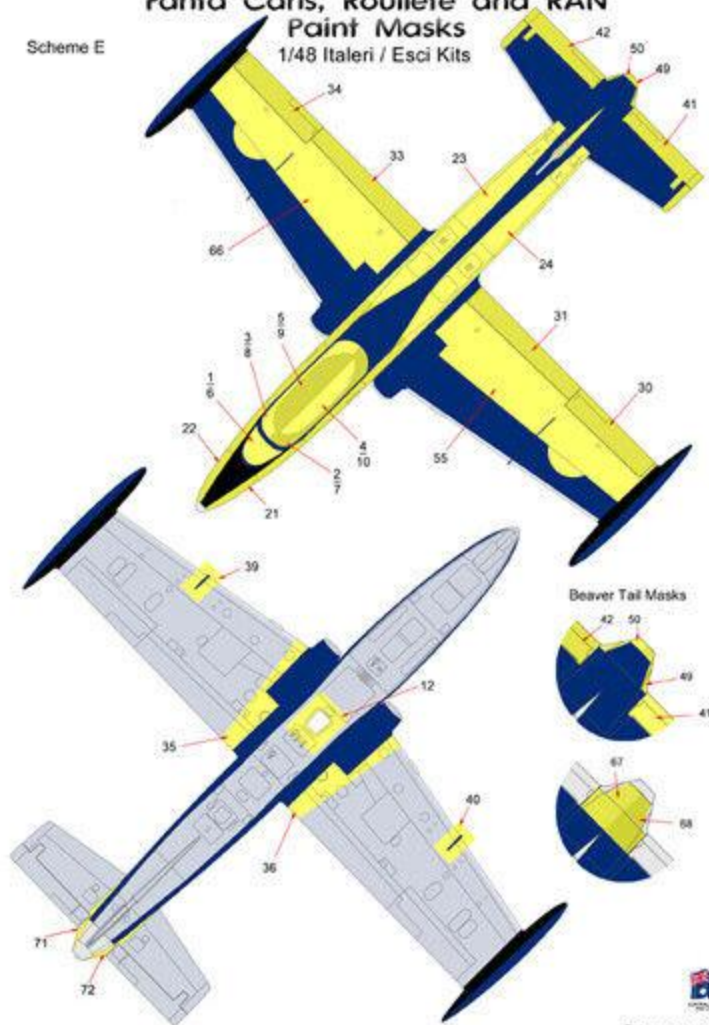

MB-326H Macchi Fanta Cans, Roulette and RAN Paint Masks

1/48 Italeri / Esci Kits

Scheme E

Beaver Tail Masks