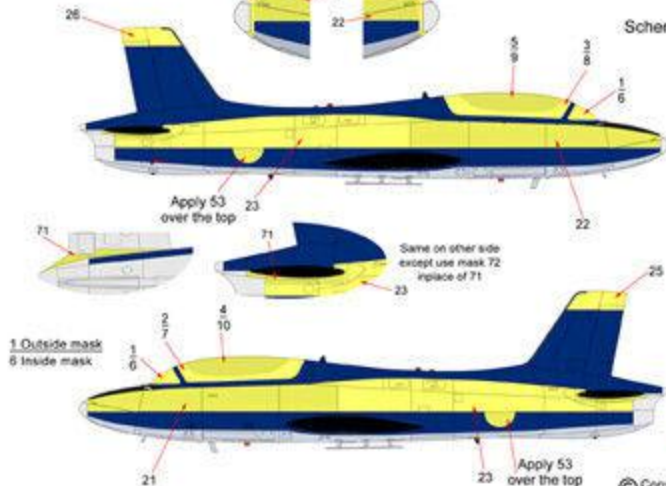

Scheme F

RPM-056 MB-326H Macchi "Fanta Can" Paint Masks