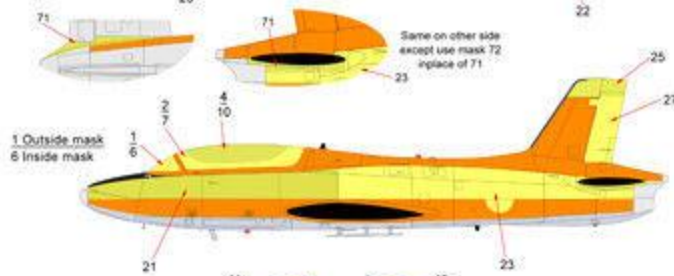

1 Outside mask
6 Inside mask