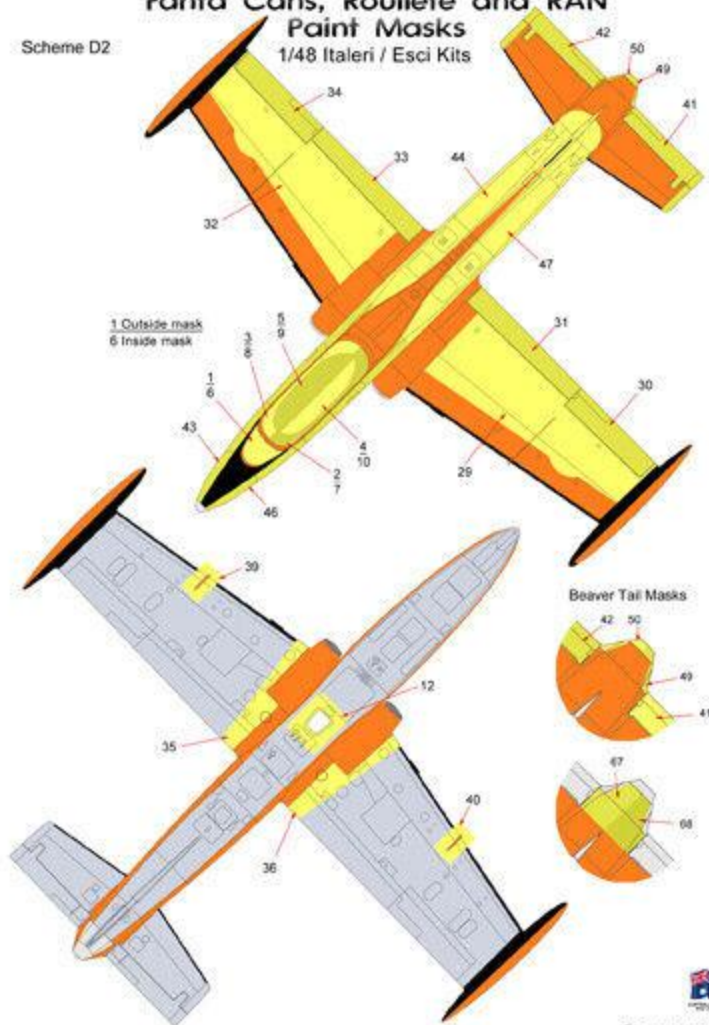

MB-326H Macchi
Fanta Cans, Roulette and RAN
Paint Masks
1/48 Italeri / Esci Kits

Scheme D2

RPM-056 MB-326H Macchi "Fanta Can" Paint Masks