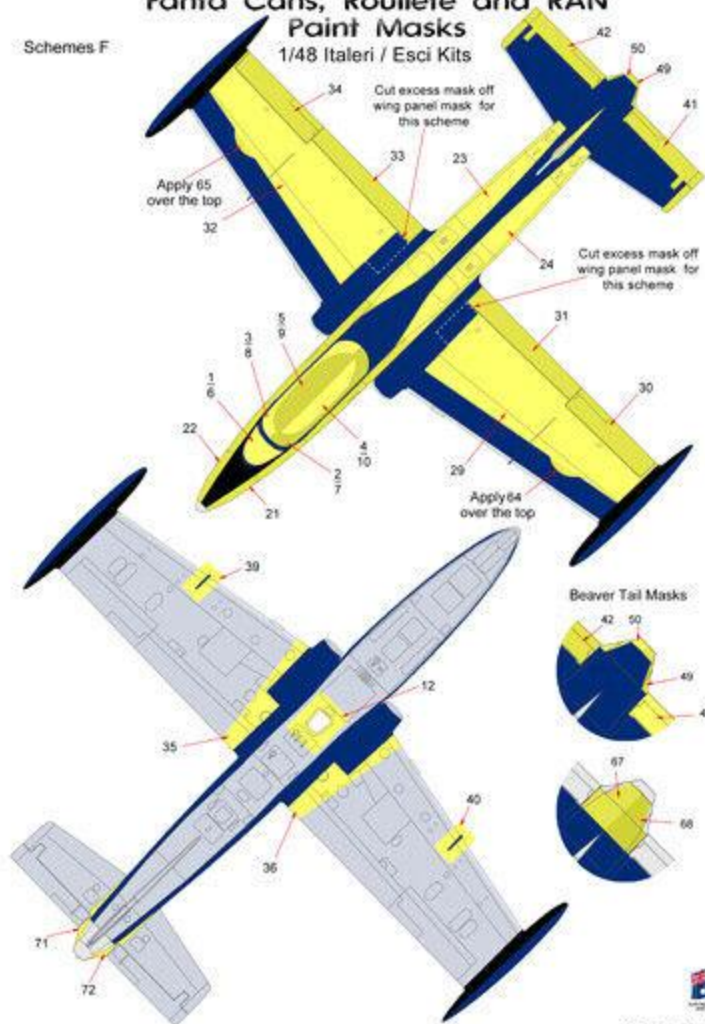

MB-326H Macchi
Fanta Cans, Roulette and RAN
Paint Masks
1/48 Italeri / Esci Kits

Schemes F