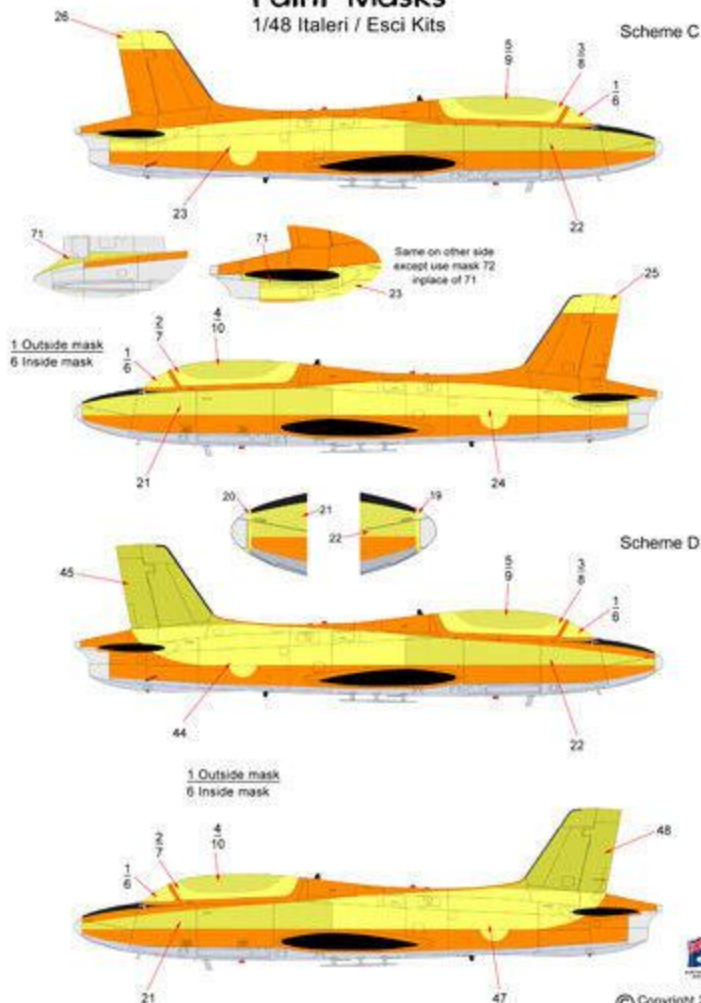

MB-326H Macchi
Fanta Cans, Roulette and RAN
Paint Masks
1/48 Italeri / Esci Kits

Scheme C

RPM-056 MB-326H Macchi "Fanta Can" Paint Masks