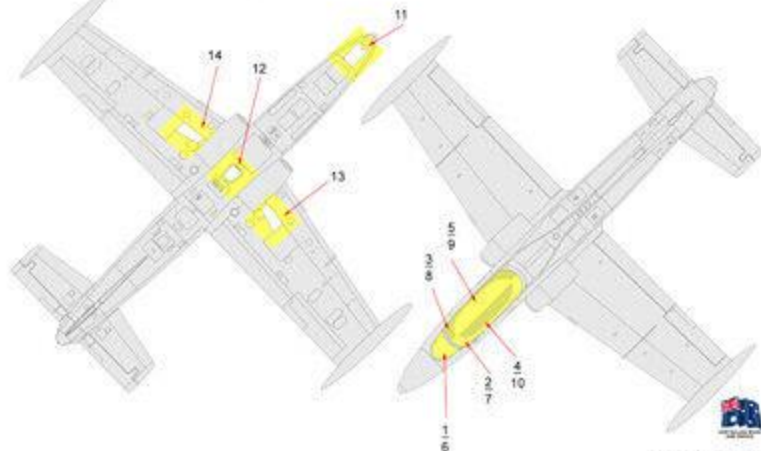

RPM-056 MB-326H Macchi "Fanta Can" Paint Masks