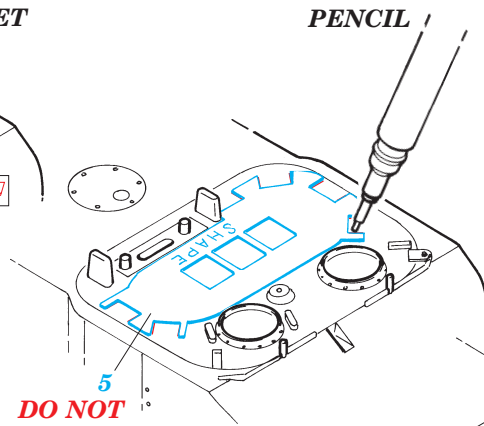

I.

II.

III.

IV.

DO NOT CEMENT !!!

V.

REFERENCES: TAMYIA NEWS # 8 - PHOTO ALBUM OF WEST GERMAN LEOPARD TANK
CONCORD COMPANY # 1007 - LEOPARD 1 and 2