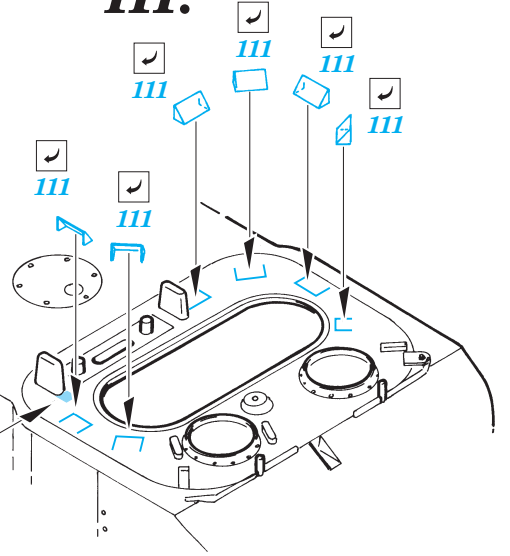

STEEL BALL

Wire Mesh

A 2 pcs.

B

KIT PART B4 USE AS BENDING TOOL

ball pen

C

2 pcs.

2 pcs.

X

I.

II.

III.

IV.

DO NOT CEMENT !!!

V.