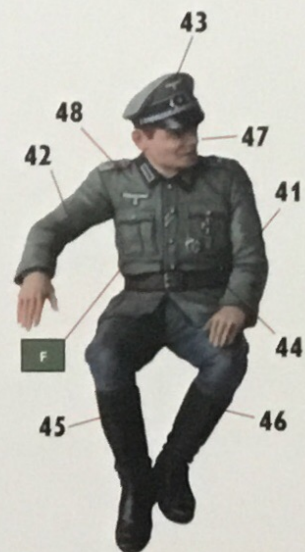

3 C7, IV, B21, A52, III

4 B2, C32, C28, G1, C17, V

5 C26, C31, C36, C37, V

6 D2, B8, VI

7 C29, C27, C34, D1, VI

8 V, VI

9 B7, B6, VII

10 B14, B13, B13, B22, VII

27

Variants of assembly

Color	Vallejo
A Skin Tone	928
B Black	950
C Ochre Brown	856
D White	951
E Silver	997
F Field Blue	964
G Neutral Grey	992
H German Feldgray	920

N	Color	Vallejo Model Air	Vallejo Model Color
1	Silver	71.063	70.977 (171)
2	Gunmetal	71.073	70.863 (179)
3	Wood	71.036	70.846 (139)
4	Pale Grey Blue	71.046	70.972 (107)
5	Black Grey	71.056	70.862 (168)
6	German Grey	71.052	70.992 (160)
7	White	71.001	70.951 (1)
8	Red	71.070	70.947 (29)