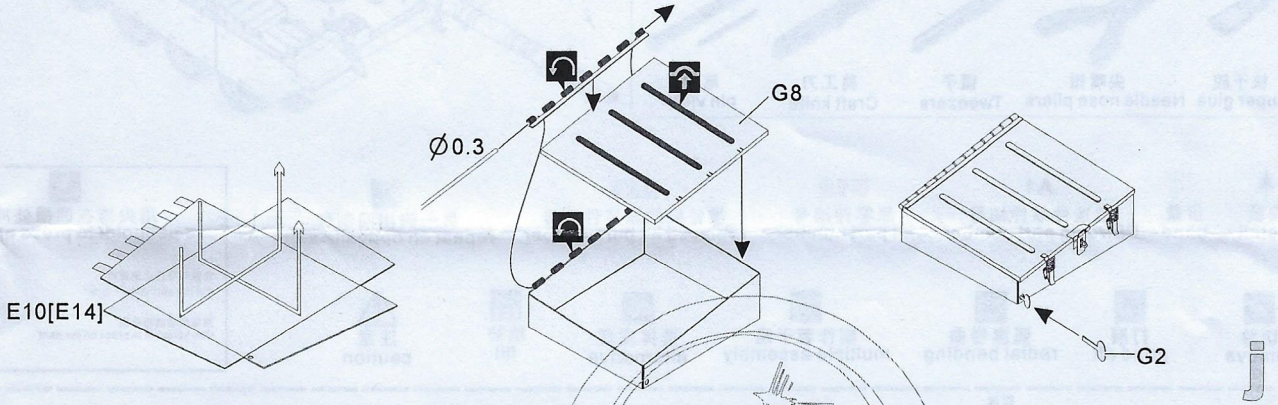

  
**用尖端在凹槽处冲压**  
use penpoint to press on the dent

蚀刻片零件内侧面向上  
Put the part upside down  
用笔尖在凹槽处刻  
Use penpoint to press on the dent

1/35 MILITARY MINIATURE VEHICLE UPGRADE SERIES PEA379

f

g

h

i

j