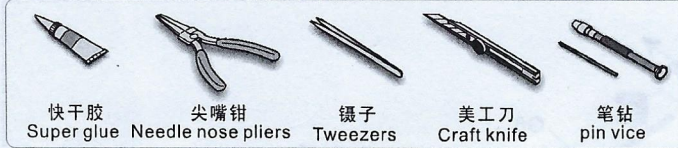

1/35 MILITARY MINIATURE VEHICLE UPGRADE SERIES PEA 379

British Chieftain MBT Stowage Bins

现代英国酋长主战坦克储物箱

[FOR TAKOM]

■ 推荐使用工具 RECOMMENDED TOOLS