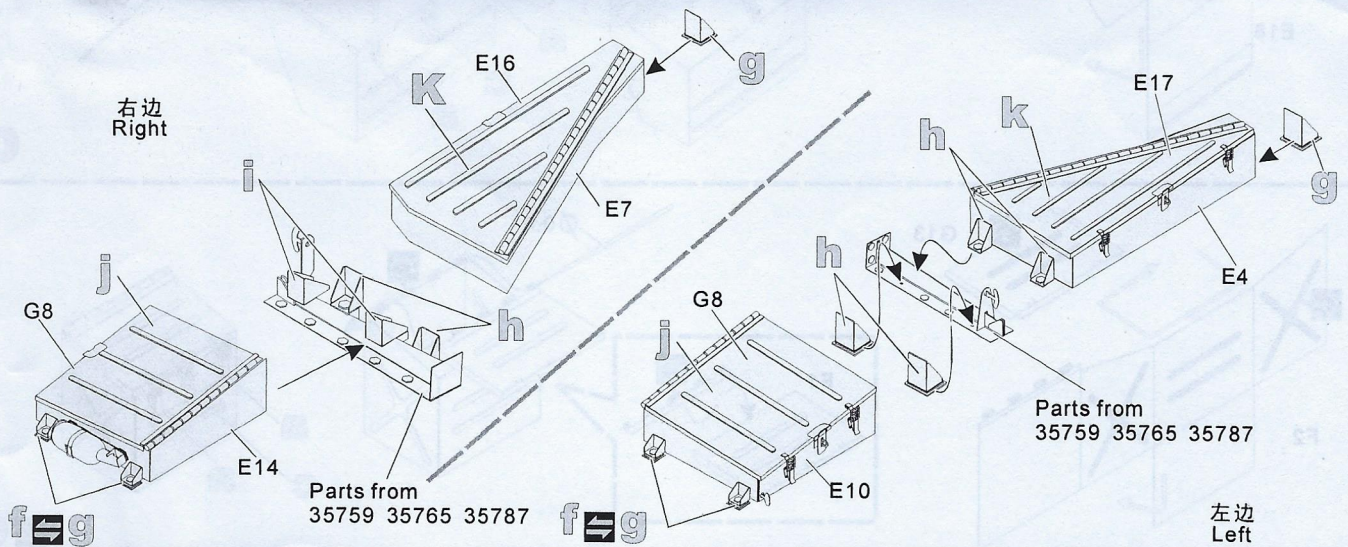

右边
Right

左边
Left

Parts from
35759 35765 35787

Parts from
35759 35765 35787

f ⇒ g

f ⇒ g