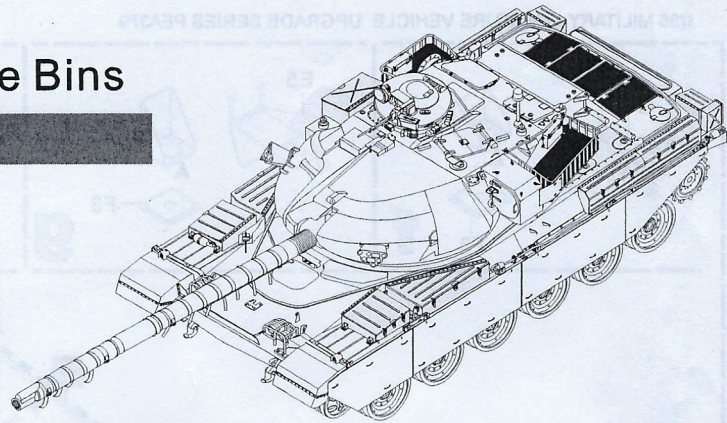

1/35 MILITARY MINIATURE VEHICLE UPGRADE SERIES PEA 379

British Chieftain MBT Stowage Bins

现代英国酋长主战坦克储物箱

[FOR TAKOM]

■ 推荐使用工具 RECOMMENDED TOOLS