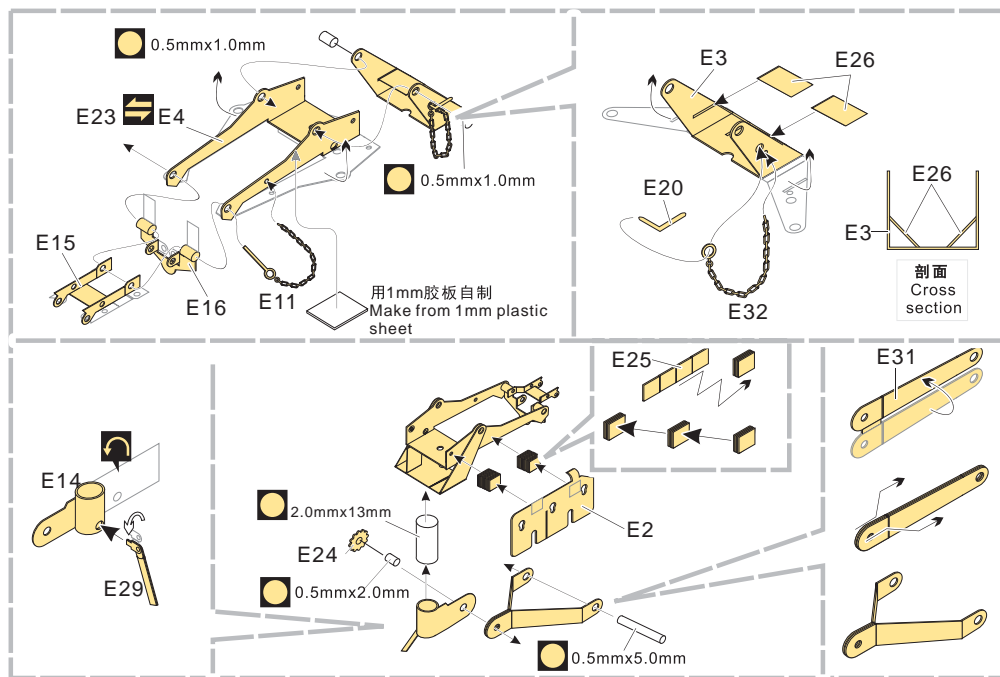

Modern US Army HUMVEE carried M2 machine gun (full kit)

现代美军 悍马 车载M2机枪组

[GP]

VOYAGERMODEL
The Best Upgrade Solution

沃雅®

■ 推荐使用工具 RECOMMENDED TOOLS

快干胶 Super glue 笔钻 pin vice 美工刀 Craft knife 镊子 Tweezers 尖嘴钳 Needle nose pliers

↑ 安装 install ↶ 折叠 bend ↷ 弧度卷曲 radial bending ⇄ 选择安装 alternative ● 用胶棒制作 make from plastic rod

A1
改造件零件编号 PE/resin part number 另一侧相同制作 repeat on opposite side

© 2003-2010 SHANGHAI VOYAGERMODEL Co.,LTD

VOYAGERMODEL 无微不至 极尽享受
The Best Upgrade Solution