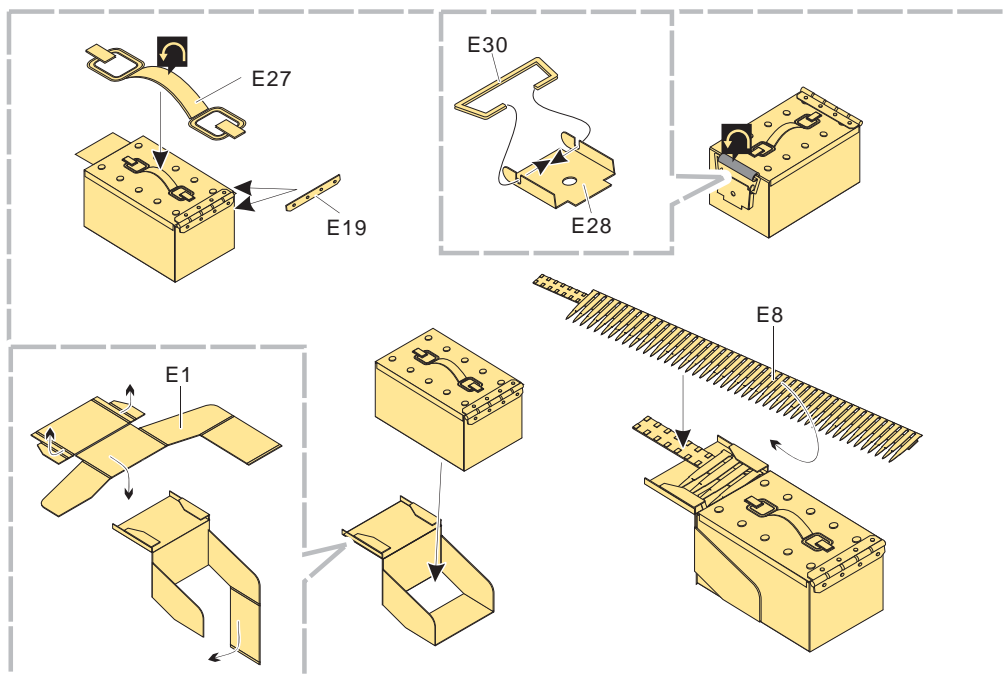

Modern US Army HUMVEE carried M2 machine gun (full kit)

现代美军 悍马 车载M2机枪组

[GP]

VOYAGERMODEL
The Best Upgrade Solution

沃雅®

■ 推荐使用工具 RECOMMENDED TOOLS

快干胶 Super glue 笔钻 pin vice 美工刀 Craft knife 镊子 Tweezers 尖嘴钳 Needle nose pliers

↑ 安装 install ↶ 折叠 bend ↷ 弧度卷曲 radial bending ⇄ 选择安装 alternative ● 用胶棒制作 make from plastic rod

A1
改造件零件编号 PE/resin part number 另一侧相同制作 repeat on opposite side

© 2003-2010 SHANGHAI VOYAGERMODEL Co.,LTD

VOYAGERMODEL 无微不至 极尽享受
The Best Upgrade Solution