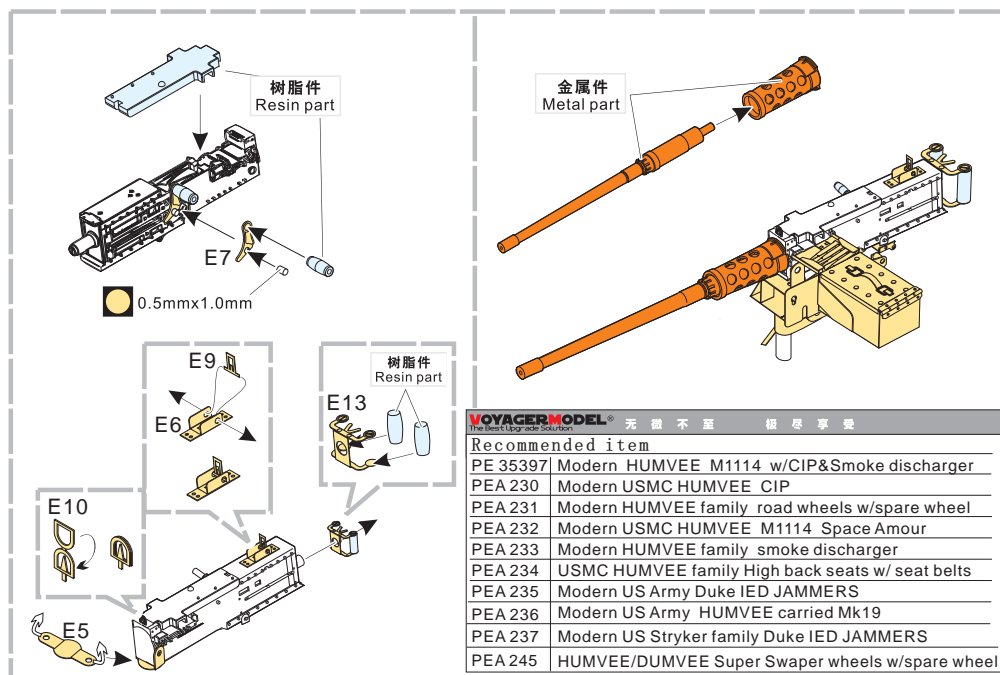

Modern US Army HUMVEE carried M2 machine gun (full kit)

现代美军 悍马 车载M2机枪组

[GP]

VOYAGERMODEL
The Best Upgrade Solution

沃雅®

■ 推荐使用工具 RECOMMENDED TOOLS

快干胶 Super glue 笔钻 pin vice 美工刀 Craft knife 镊子 Tweezers 尖嘴钳 Needle nose pliers

↑ 安装 install ↶ 折叠 bend ↷ 弧度卷曲 radial bending ⇄ 选择安装 alternative ● 用胶棒制作 make from plastic rod

A1
改造件零件编号 PE/resin part number 另一侧相同制作 repeat on opposite side

© 2003-2010 SHANGHAI VOYAGERMODEL Co.,LTD

VOYAGERMODEL 无微不至 极尽享受
The Best Upgrade Solution