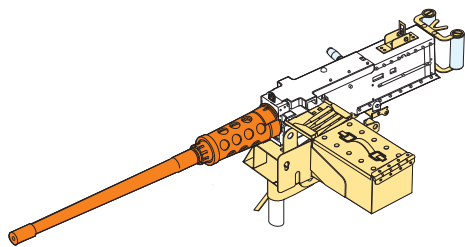

Modern US Army HUMVEE carried M2 machine gun (full kit)

现代美军 悍马 车载M2机枪组

[GP]

VOYAGERMODEL
The Best Upgrade Solution

沃雅®

■ 推荐使用工具 RECOMMENDED TOOLS

快干胶 Super glue 笔钻 pin vice 美工刀 Craft knife 镊子 Tweezers 尖嘴钳 Needle nose pliers

↑ 安装 install ↶ 折叠 bend ↷ 弧度卷曲 radial bending ⇄ 选择安装 alternative ● 用胶棒制作 make from plastic rod

A1
改造件零件编号 PE/resin part number 另一侧相同制作 repeat on opposite side

© 2003-2010 SHANGHAI VOYAGERMODEL Co.,LTD

VOYAGERMODEL 无微不至 极尽享受
The Best Upgrade Solution