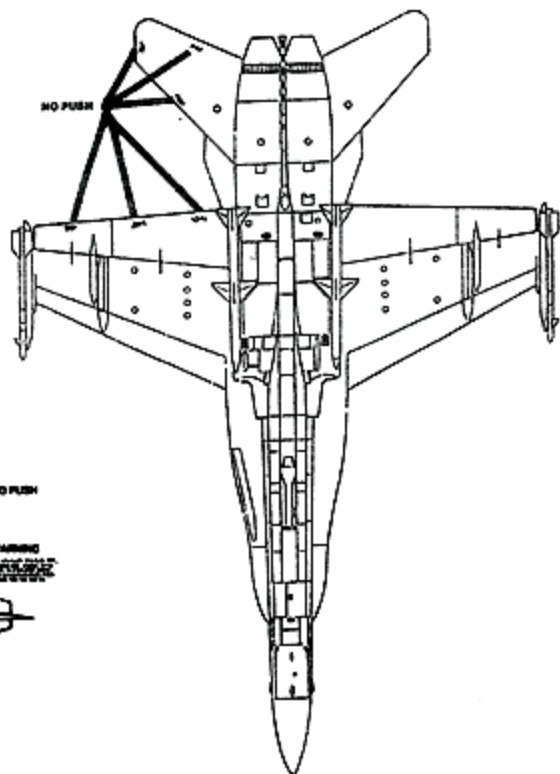

DATA FOR YOUR 32nd SCALE F-18
CAN BE FOUND ON SUPER SCALE SHEET NO. 32-48
F-18 LO VISIBILITY DATA

RESEARCH BY,
NORRIS GRASER
Mfg. by
SUPER SCALE INTERNATIONAL, INC.
Carson City, Nevada

LOCATED ON THE
INSIDE OF TAIL SECTION
PORT AND STARBOARD SIDE

FS 35320 TOP

FS 36118 IS MOST COMMON
FOR F-18 WALK WAYS

FS 35375 BOTTOM

FS 23613

SMALL EAGLES GO
ON DROP TANKS.

FS 23613

NO STEP

REPEAT ON BOTH SIDES

NO STEP

NO PUSH

CAUTION

CAUTION

DANGER

WARNING

CAUTION

NO PUSH