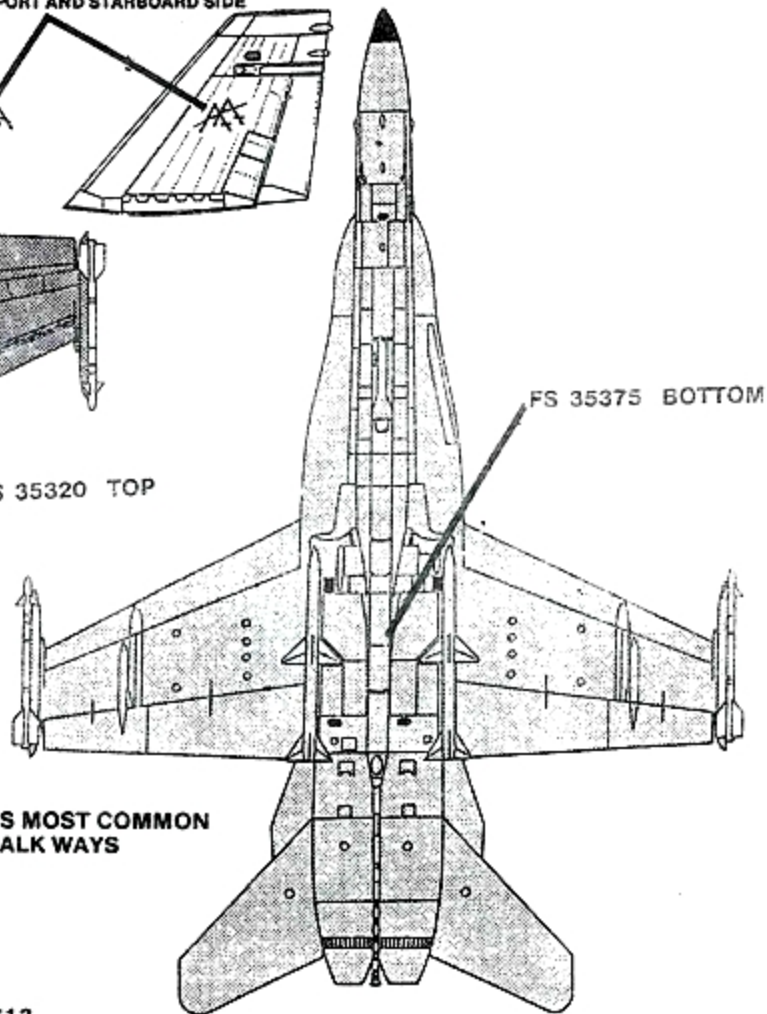

DATA FOR YOUR 32nd SCALE F-18
CAN BE FOUND ON SUPER SCALE SHEET NO. 32-48
F-18 LO VISIBILITY DATA

RESEARCH BY,
NORRIS GRASER
Mfg. by
SUPER SCALE INTERNATIONAL, INC.
Carson City, Nevada

LOCATED ON THE
INSIDE OF TAIL SECTION
PORT AND STARBOARD SIDE

FS 35320 TOP

FS 36118 IS MOST COMMON
FOR F-18 WALK WAYS

FS 35375 BOTTOM

FS 23613

SMALL EAGLES GO
ON DROP TANKS.

FS 23613

NO STEP

REPEAT ON BOTH SIDES