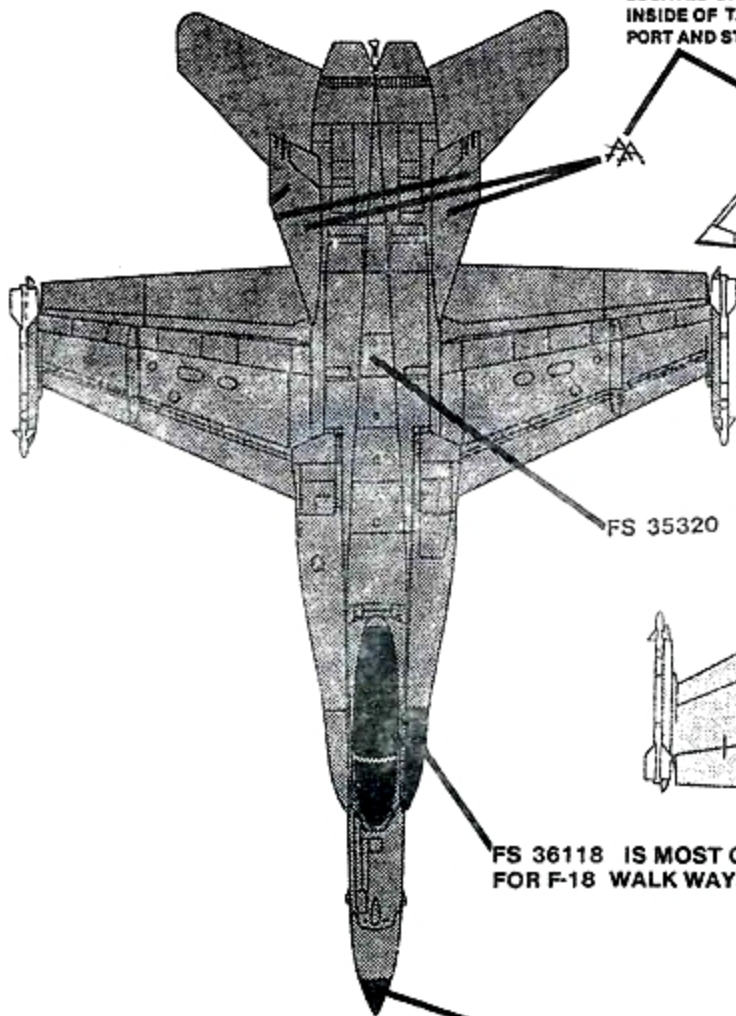

DATA FOR YOUR 32nd SCALE F-18
CAN BE FOUND ON SUPER SCALE SHEET NO. 32-48
F-18 LO VISIBILITY DATA

RESEARCH BY,
NORRIS GRASER
Mfg. by
SUPER SCALE INTERNATIONAL, INC.
Carson City, Nevada

LOCATED ON THE
INSIDE OF TAIL SECTION
PORT AND STARBOARD SIDE

FS 35320 TOP

FS 36118 IS MOST COMMON
FOR F-18 WALK WAYS

FS 35375 BOTTOM

FS 23613

SMALL EAGLES GO
ON DROP TANKS.

FS 23613

NO STEP

REPEAT ON BOTH SIDES