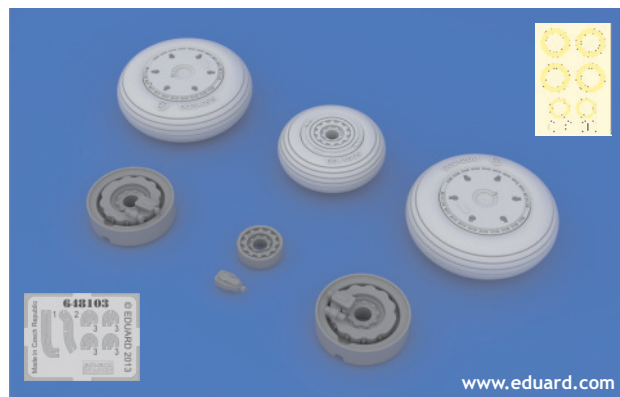

R6

COLOURS

GSI Creos (GUNZE)		Mr.METAL COLOR	
AQUEOUS	Mr.COLOR	Mr.METAL COLOR	
H 26	C 66	BRIGHT GREEN	
H 77	C 137	TIRE BLACK	

This product contains metal and resin detail parts for upgrading scale plastic models. When selecting this set make sure that it is for the kit mentioned in product name as these sets are made specifically for that kit. When upgrading the model some cutting or corrections may be necessary for parts to fit accurately. **WARNING!** This set contains small and sharp parts. Work carefully in a ventilated and well-lit room. Safety glasses are recommended. This product is not suitable for children below 14 years of age.

eduard

435 21 Obrnice 170
Czech Republic

648 103 MiG-21F wheels

For Trumpeter kit pro stavebnici Trumpeter

1/48

BRASSIN

BRASSIN

eduard

BEST BRASS RESIN AROUND!

 SYMMETRICAL ASSEMBLY
SYMETRICKÁ MONTÁŽ

 REMOVE
ODSTRANIT

BEND
OHNOUT

 GRIND
OBROUSIT

 ? OPTION
VOLBA

 DRILL HOLE
VRTAT OTVOR

 REPLACE
NAHRADIT