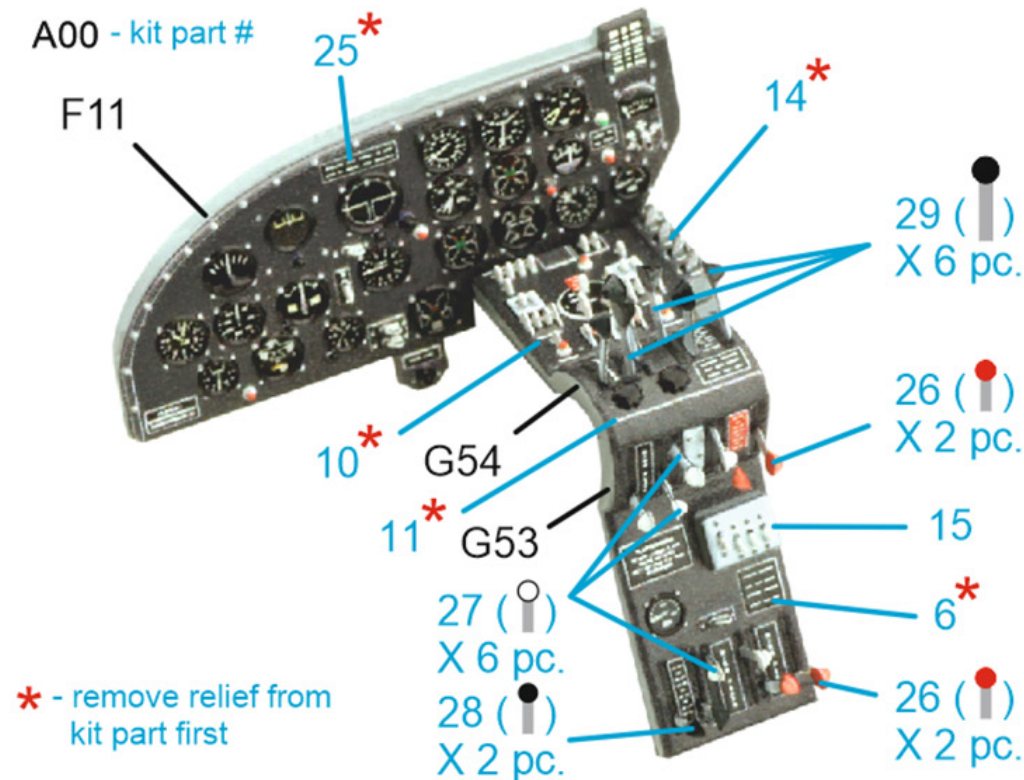

QD48494

1/48 B-26B/C Marauder INTERIOR 3D DECAL

(for ICM kit)

A00 - kit part #

A00 - kit part #

A00 - kit part #

* - remove relief from
kit part first

A00 - kit part #

* - remove relief from kit part first

A00 - kit part #

* - remove relief from kit part first

A00 - kit part #

* - remove relief from kit part first

A00 - kit part #

* - remove relief from kit part first