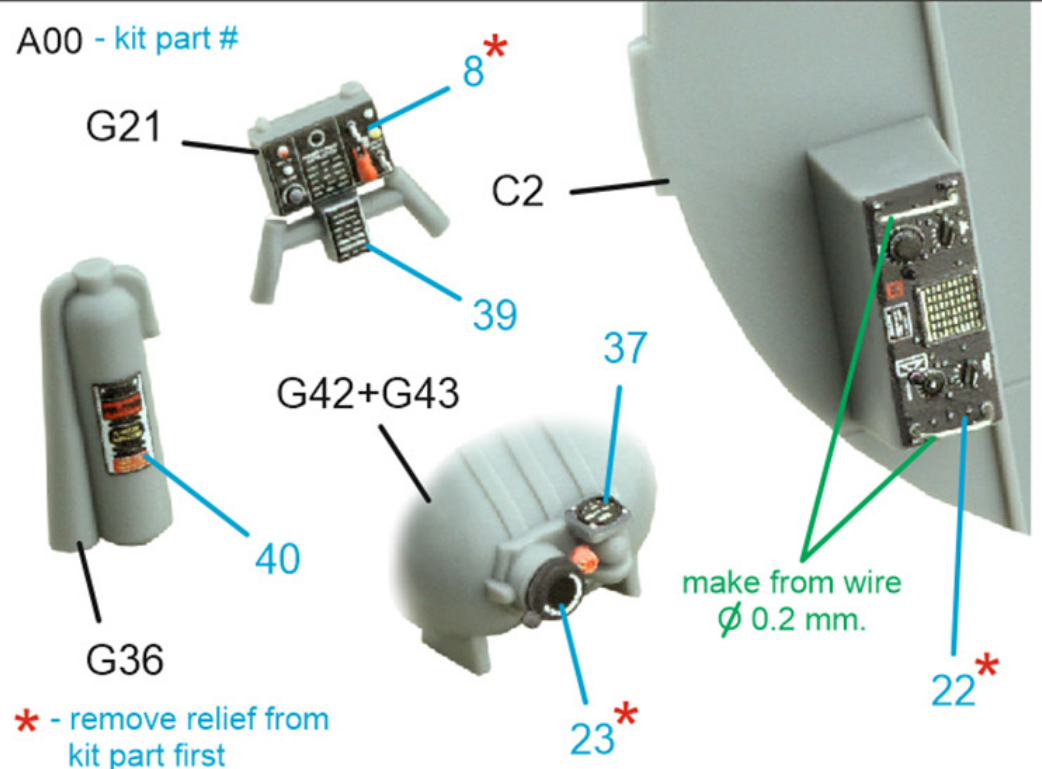

QD48494

1/48 B-26B/C Marauder INTERIOR 3D DECAL

(for ICM kit)

A00 - kit part #

A00 - kit part #

A00 - kit part #

* - remove relief from
kit part first

A00 - kit part #

* - remove relief from kit part first

A00 - kit part #

* - remove relief from kit part first

A00 - kit part #

* - remove relief from kit part first

A00 - kit part #

* - remove relief from kit part first