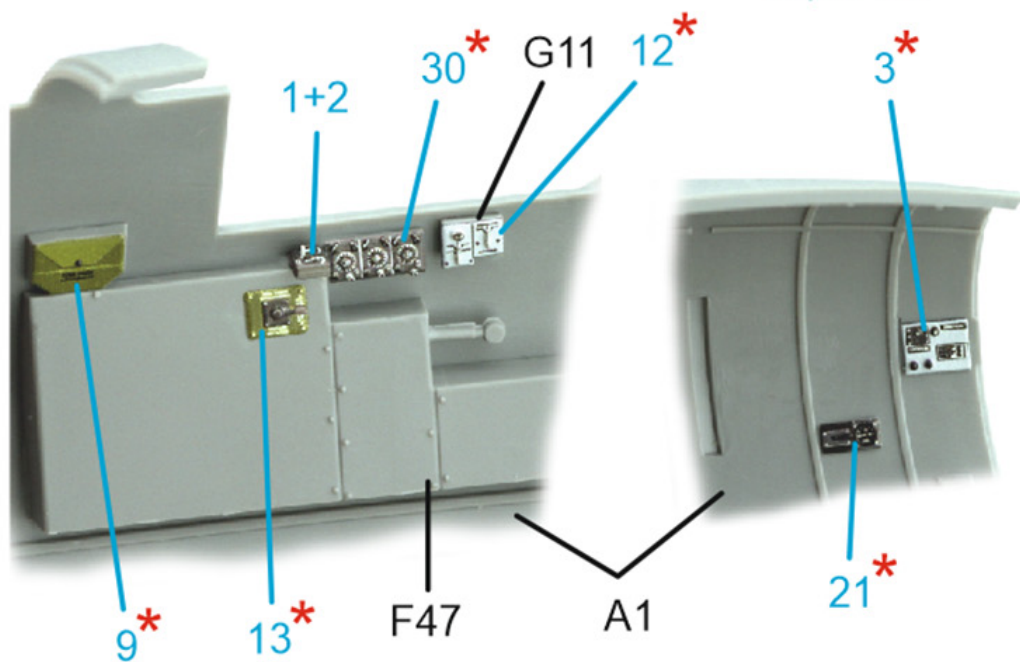

QD48494

1/48 B-26B/C Marauder INTERIOR 3D DECAL

(for ICM kit)

A00 - kit part #

A00 - kit part #

A00 - kit part #

* - remove relief from
kit part first

A00 - kit part #

* - remove relief from kit part first

A00 - kit part #

* - remove relief from kit part first

A00 - kit part #

* - remove relief from kit part first

A00 - kit part #

* - remove relief from kit part first