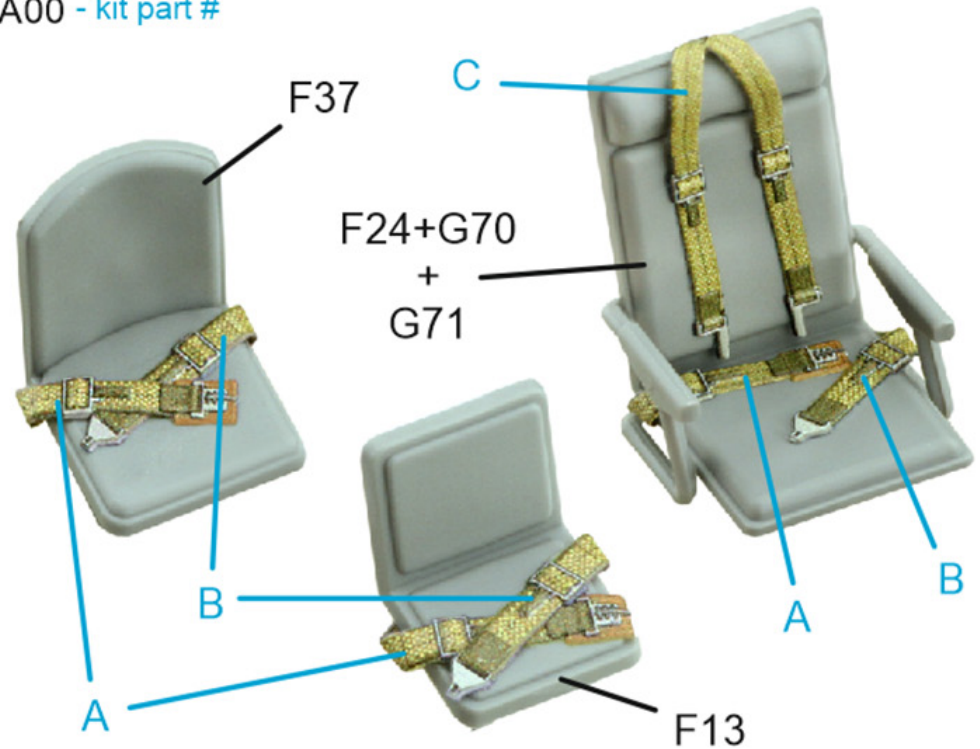

QD48494

1/48 B-26B/C Marauder INTERIOR 3D DECAL

(for ICM kit)

A00 - kit part #

A00 - kit part #

A00 - kit part #

* - remove relief from
kit part first

A00 - kit part #

* - remove relief from kit part first

A00 - kit part #

* - remove relief from kit part first

A00 - kit part #

* - remove relief from kit part first

A00 - kit part #

* - remove relief from kit part first