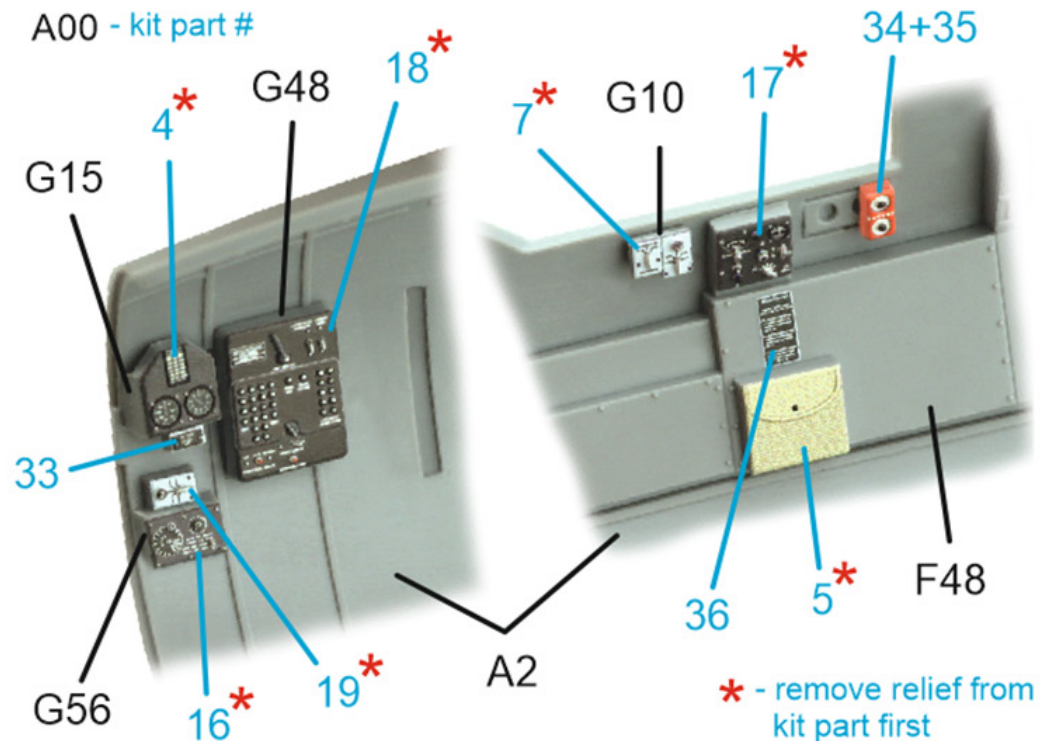

QD48494

1/48 B-26B/C Marauder INTERIOR 3D DECAL

(for ICM kit)

A00 - kit part #

A00 - kit part #

A00 - kit part #

* - remove relief from
kit part first

A00 - kit part #

* - remove relief from kit part first

A00 - kit part #

* - remove relief from kit part first

A00 - kit part #

* - remove relief from kit part first

A00 - kit part #

* - remove relief from kit part first