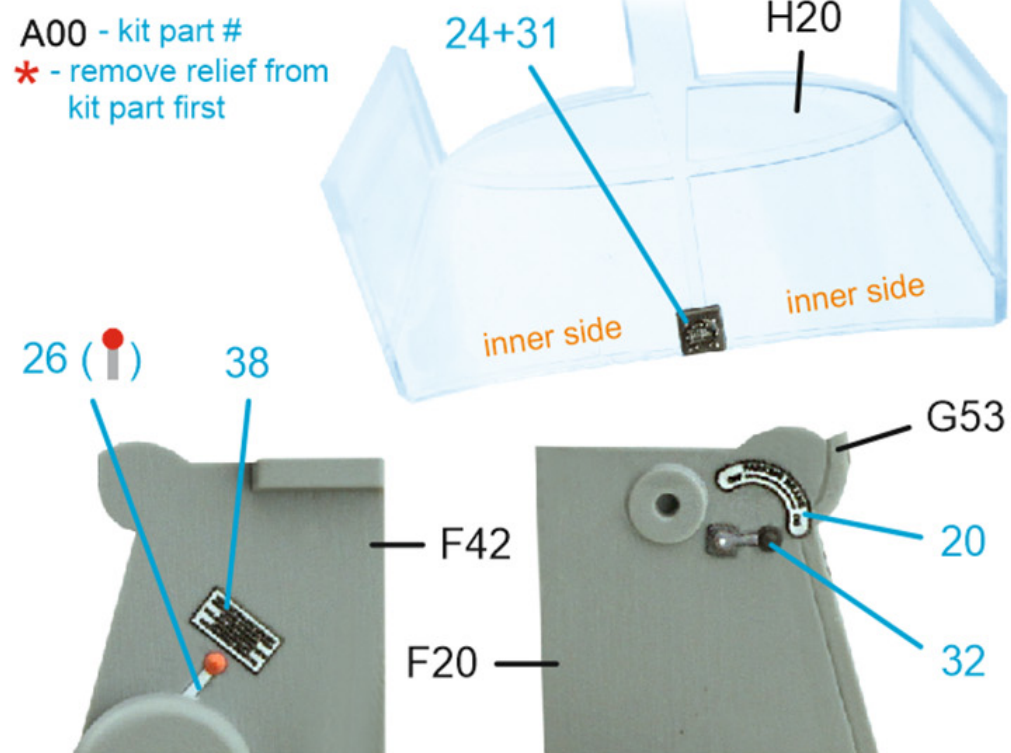

QD48494

1/48 B-26B/C Marauder INTERIOR 3D DECAL

(for ICM kit)

A00 - kit part #

A00 - kit part #

A00 - kit part #

* - remove relief from
kit part first

A00 - kit part #

* - remove relief from kit part first

A00 - kit part #

* - remove relief from kit part first

A00 - kit part #

* - remove relief from kit part first

A00 - kit part #

* - remove relief from kit part first