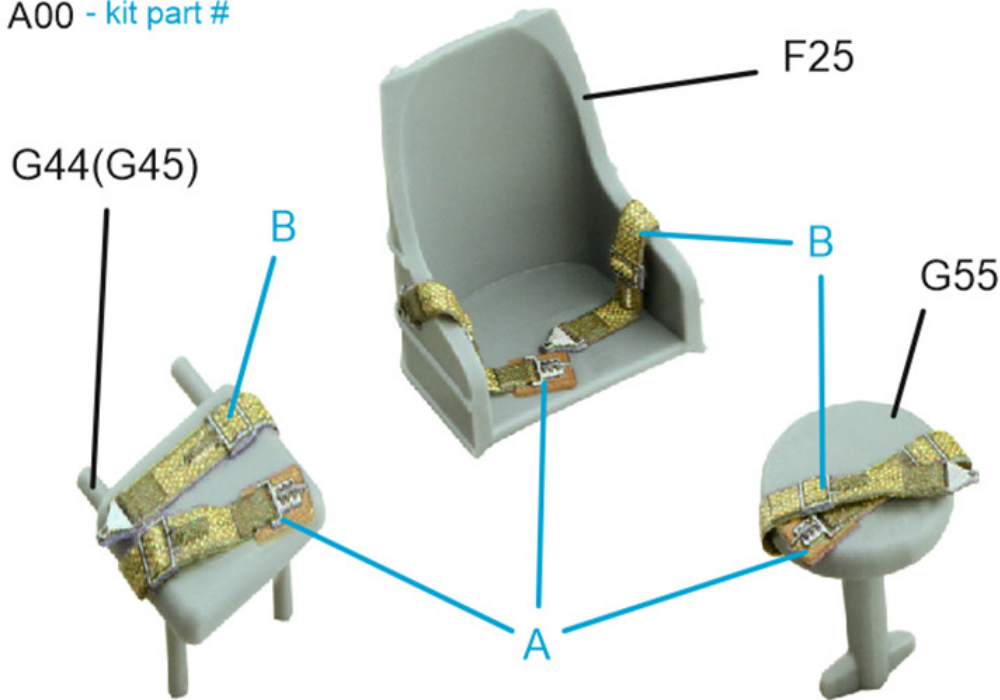

QD48494

1/48 B-26B/C Marauder INTERIOR 3D DECAL

(for ICM kit)

A00 - kit part #

A00 - kit part #

A00 - kit part #

* - remove relief from
kit part first

A00 - kit part #

* - remove relief from kit part first

A00 - kit part #

* - remove relief from kit part first

A00 - kit part #

* - remove relief from kit part first

A00 - kit part #

* - remove relief from kit part first