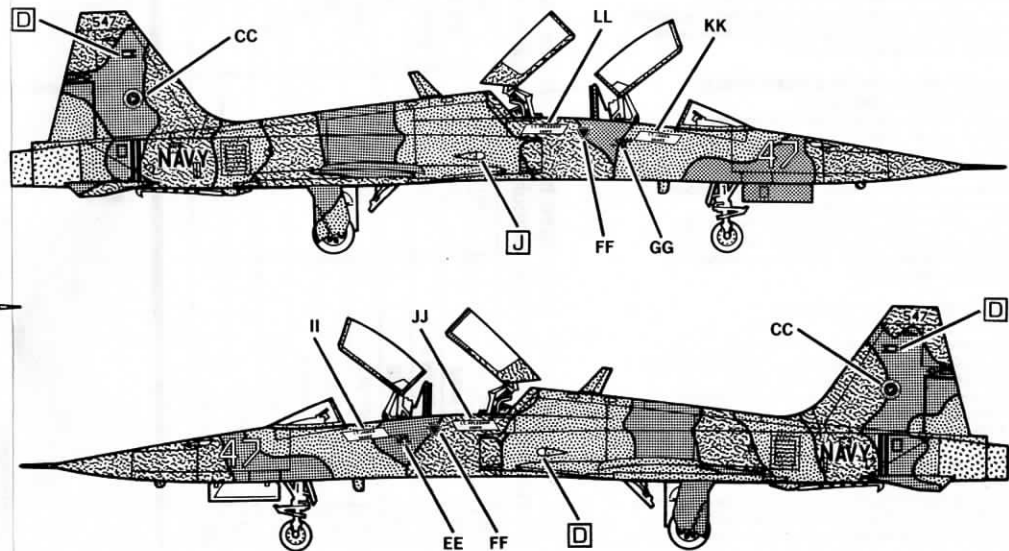

A		FS 30257
B		FS 30118
C		FS 34092

FEDERAL STANDARD COLOR NUMBERS

The box top can be used as a guide to paint your model, or you may wish to use the painting information on this page to achieve a more accurate finish. The listed numbers refer to color samples printed in FS 595a. This publication is available from:

GSA SPECIFICATIONS
7th & D Streets S.W.
Room 6039
Washington, D.C. 20407

Write to GSA for information regarding current price and availability. Monogram-Humbrol enamels are color matched to duplicate Federal Standards.