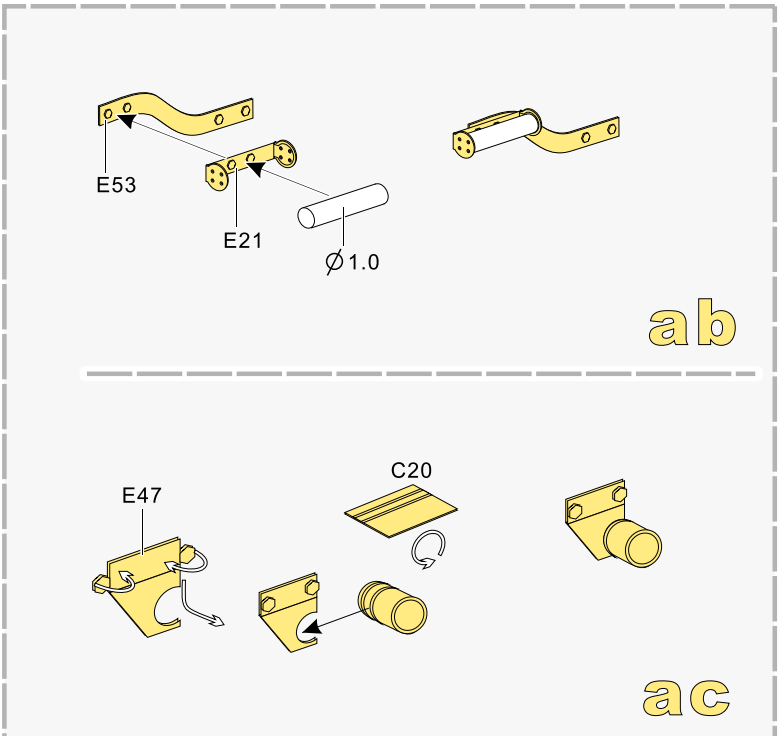

1/35 MILITARY MINIATURE VEHICLE UPGRADE SERIES PE35797

WWII German Panther G Early ver. Basic

二战德军黑豹G型坦克早期基本 改造件

[For TAMIYA 35170 /35174]

■ 推荐使用工具 RECOMMENDED TOOLS

- 
 安装
install
- 
 折叠
bend
- A1**
 改造件零件编号
PE/resin part number
- B12**
 原零件编号
kit part number
- C22**
 被替换的原零件编号
replaced kit part number
- 
 另一侧相同制作
repeat on opposite side
- 
 钻孔
drill
- 
 切除
remove
- 
 打磨
grind off
- 
 弧度卷曲
radial bending
- x2**
 制作若干组
multiple assembly
- 
 选择安装
alternative
- 
 用尖端在凹槽处冲压
use penpoint to press on the dent

1/35 MILITARY MINIATURE VEHICLE UPGRADE SERIES PE35797

1/35 MILITARY MINIATURE VEHICLE UPGRADE SERIES PE35797

1/35 MILITARY MINIATURE VEHICLE UPGRADE SERIES PE35797

1/35 MILITARY MINIATURE VEHICLE UPGRADE SERIES PE35797

1/35 MILITARY MINIATURE VEHICLE UPGRADE SERIES PE35797

1/35 MILITARY MINIATURE VEHICLE UPGRADE SERIES PE35797

**VOYAGER
MODEL**

更多PE35797样品照片参考请扫一扫
MORE PICTUER OF PE 35797
REFERENCE SCAN HERE

1/35 MILITARY MINIATURE VEHICLE UPGRADE SERIES PE35797

1/35 MILITARY MINIATURE VEHICLE UPGRADE SERIES PE35797

漏喷板使用说明:
Instruction:

未上色零件
Unpainted part

喷橡胶黑
spray tyre black

使用遮喷板为轮毂
喷上所需要的颜色
use template to paint
required hub colour

⇒ ag

根据需要使用防磁刮片
Use zimmerit coating applicator as you need