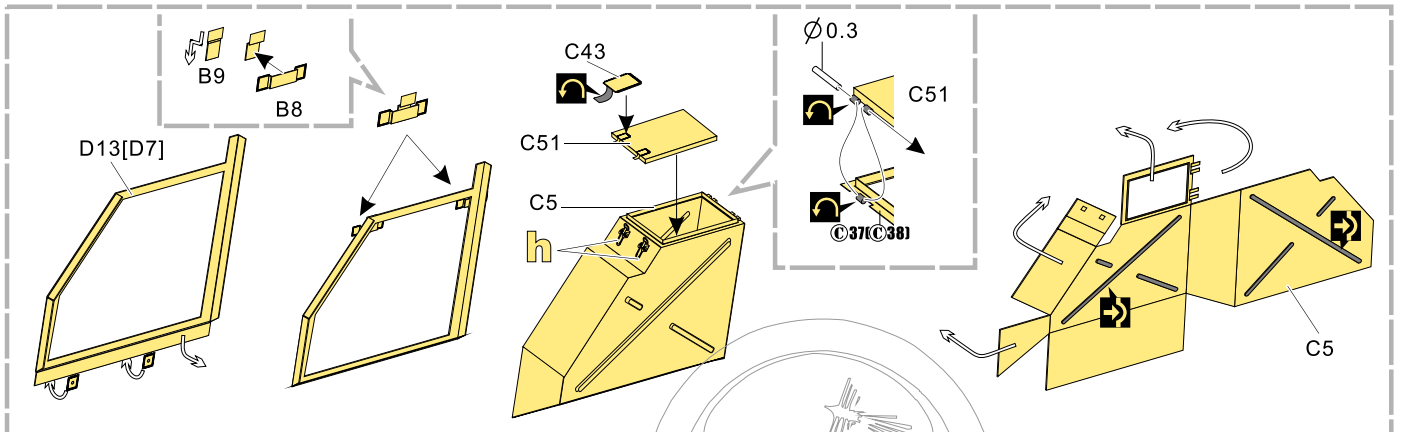

1/35 MILITARY MINIATURE VEHICLE UPGRADE SERIES PE35797

1/35 MILITARY MINIATURE VEHICLE UPGRADE SERIES PE35797

**VOYAGER
MODEL**

更多PE35797样品照片参考请扫一扫
MORE PICTUER OF PE 35797
REFERENCE SCAN HERE

1/35 MILITARY MINIATURE VEHICLE UPGRADE SERIES PE35797