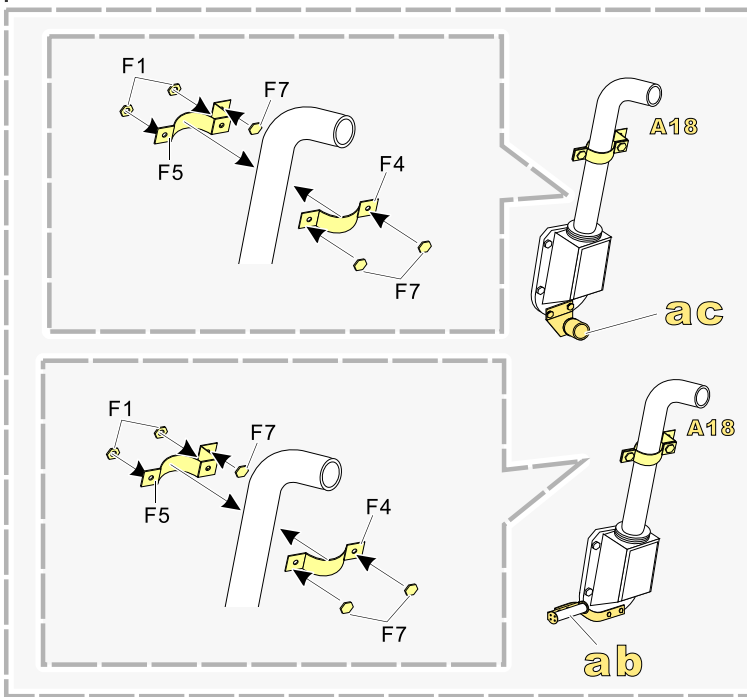

**VOYAGER
MODEL**

更多PE35797样品照片参考请扫一扫
MORE PICTUER OF PE 35797
REFERENCE SCAN HERE