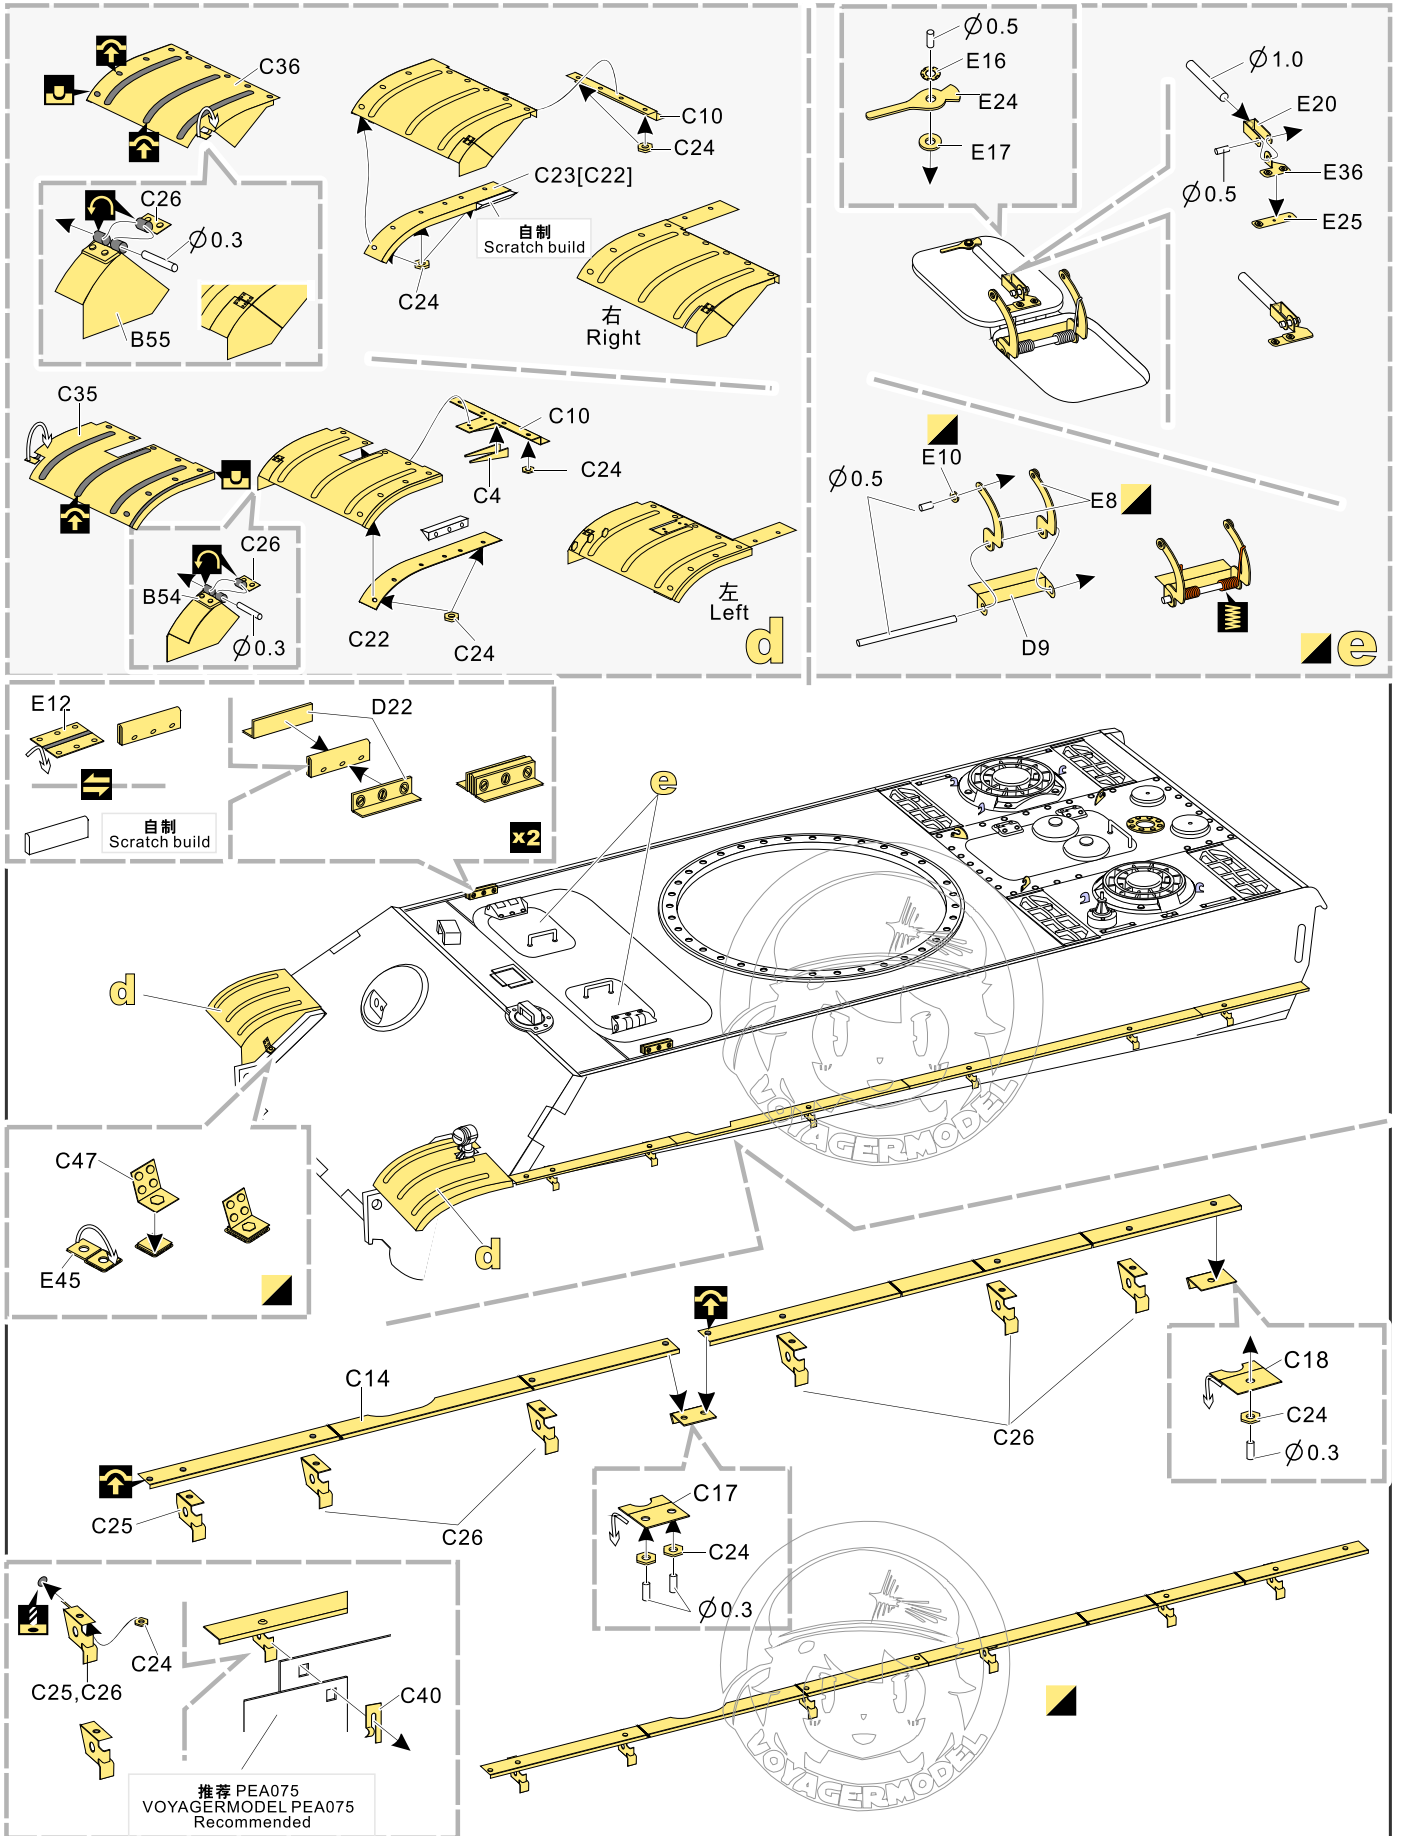

1/35 MILITARY MINIATURE VEHICLE UPGRADE SERIES PE35797

WWII German Panther G Early ver. Basic

二战德军黑豹G型坦克早期基本 改造件

[For TAMIYA 35170 /35174]

■ 推荐使用工具 RECOMMENDED TOOLS

- 
 安装
install
- 
 折叠
bend
- A1**
 改造件零件编号
PE/resin part number
- B12**
 原零件编号
kit part number
- C22**
 被替换的原零件编号
replaced kit part number
- 
 另一侧相同制作
repeat on opposite side
- 
 钻孔
drill
- 
 切除
remove
- 
 打磨
grind off
- 
 弧度卷曲
radial bending
- x2**
 制作若干组
multiple assembly
- 
 选择安装
alternative
- 
 用尖端在凹槽处冲压
use penpoint to press on the dent

1/35 MILITARY MINIATURE VEHICLE UPGRADE SERIES PE35797

1/35 MILITARY MINIATURE VEHICLE UPGRADE SERIES PE35797

1/35 MILITARY MINIATURE VEHICLE UPGRADE SERIES PE35797

1/35 MILITARY MINIATURE VEHICLE UPGRADE SERIES PE35797

1/35 MILITARY MINIATURE VEHICLE UPGRADE SERIES PE35797

1/35 MILITARY MINIATURE VEHICLE UPGRADE SERIES PE35797

**VOYAGER
MODEL**

更多PE35797样品照片参考请扫一扫
MORE PICTUER OF PE 35797
REFERENCE SCAN HERE

1/35 MILITARY MINIATURE VEHICLE UPGRADE SERIES PE35797

1/35 MILITARY MINIATURE VEHICLE UPGRADE SERIES PE35797

漏喷板使用说明:
Instruction:

未上色零件
Unpainted part

喷橡胶黑
spray tyre black

使用遮喷板为轮毂
喷上所需要的颜色
use template to paint
required hub colour

⇒ ag

根据需要使用防磁刮片
Use zimmerit coating applicator as you need