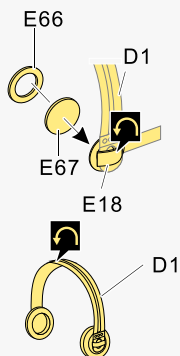

1/35 MILITARY MINIATURE VEHICLE UPGRADE SERIES PE35797

漏喷板使用说明:
Instruction:

未上色零件
Unpainted part

喷橡胶黑
spray tyre black

使用遮喷板为轮毂
喷上所需要的颜色
use template to paint
required hub colour

⇒ ag

根据需要使用防磁刮片
Use zimmerit coating applicator as you need