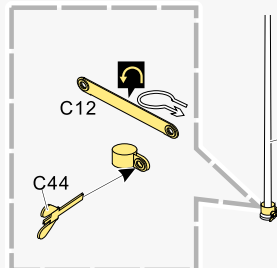

1/35 MILITARY MINIATURE VEHICLE UPGRADE SERIES PE35797

漏喷板使用说明:
Instruction:

未上色零件
Unpainted part

喷橡胶黑
spray tyre black

使用遮喷板为轮毂
喷上所需要的颜色
use template to paint
required hub colour

⇒ ag

根据需要使用防磁刮片
Use zimmerit coating applicator as you need