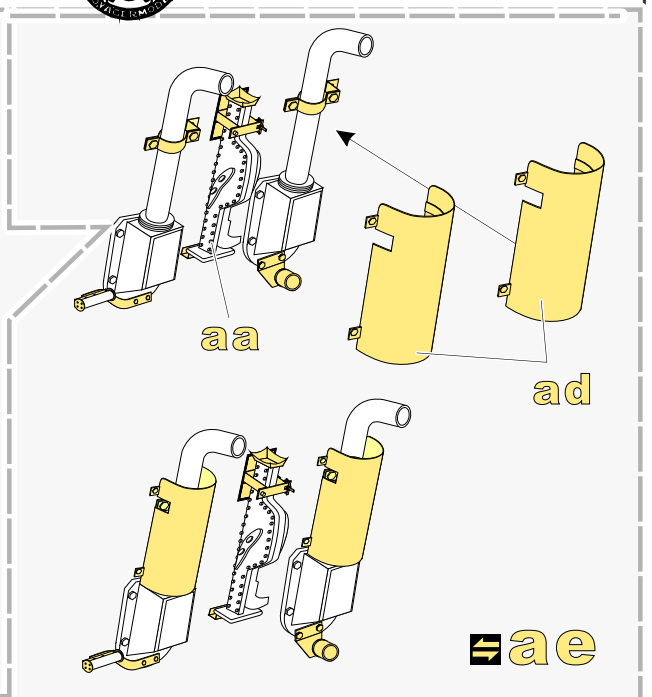

**VOYAGER
MODEL**

更多PE35797样品照片参考请扫一扫
MORE PICTUER OF PE 35797
REFERENCE SCAN HERE