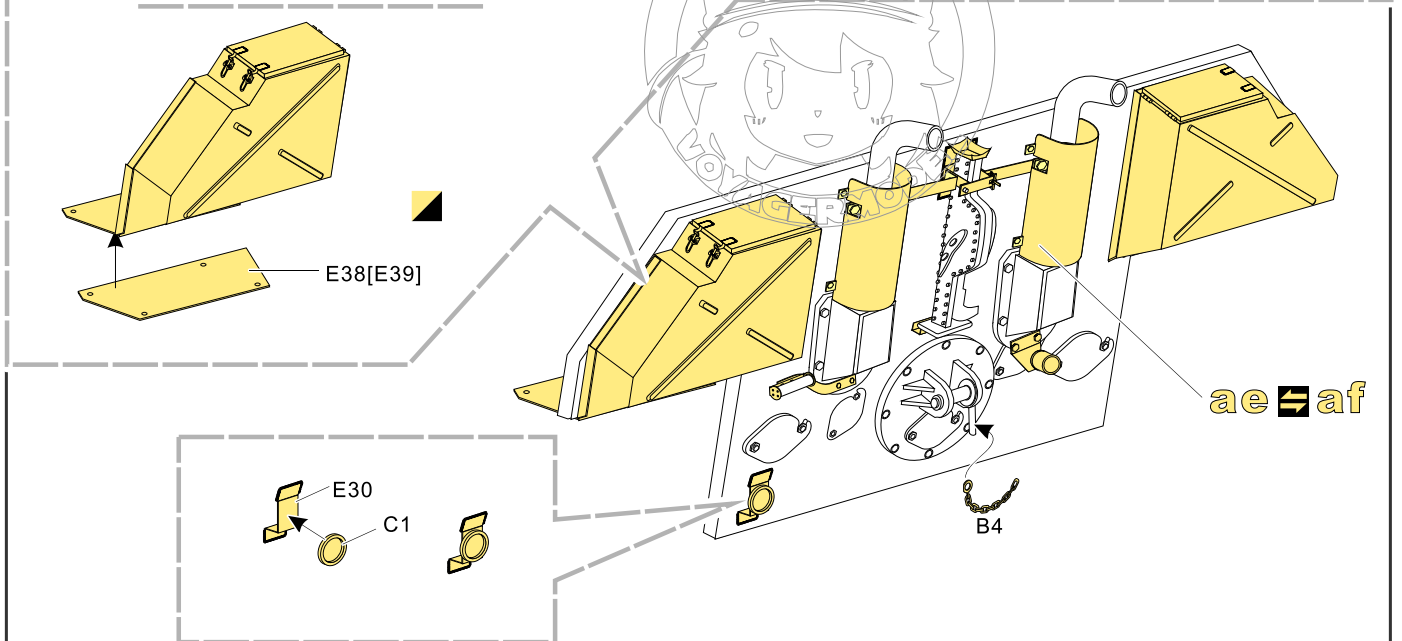

1/35 MILITARY MINIATURE VEHICLE UPGRADE SERIES PE35797

1/35 MILITARY MINIATURE VEHICLE UPGRADE SERIES PE35797

**VOYAGER
MODEL**

更多PE35797样品照片参考请扫一扫
MORE PICTUER OF PE 35797
REFERENCE SCAN HERE

1/35 MILITARY MINIATURE VEHICLE UPGRADE SERIES PE35797