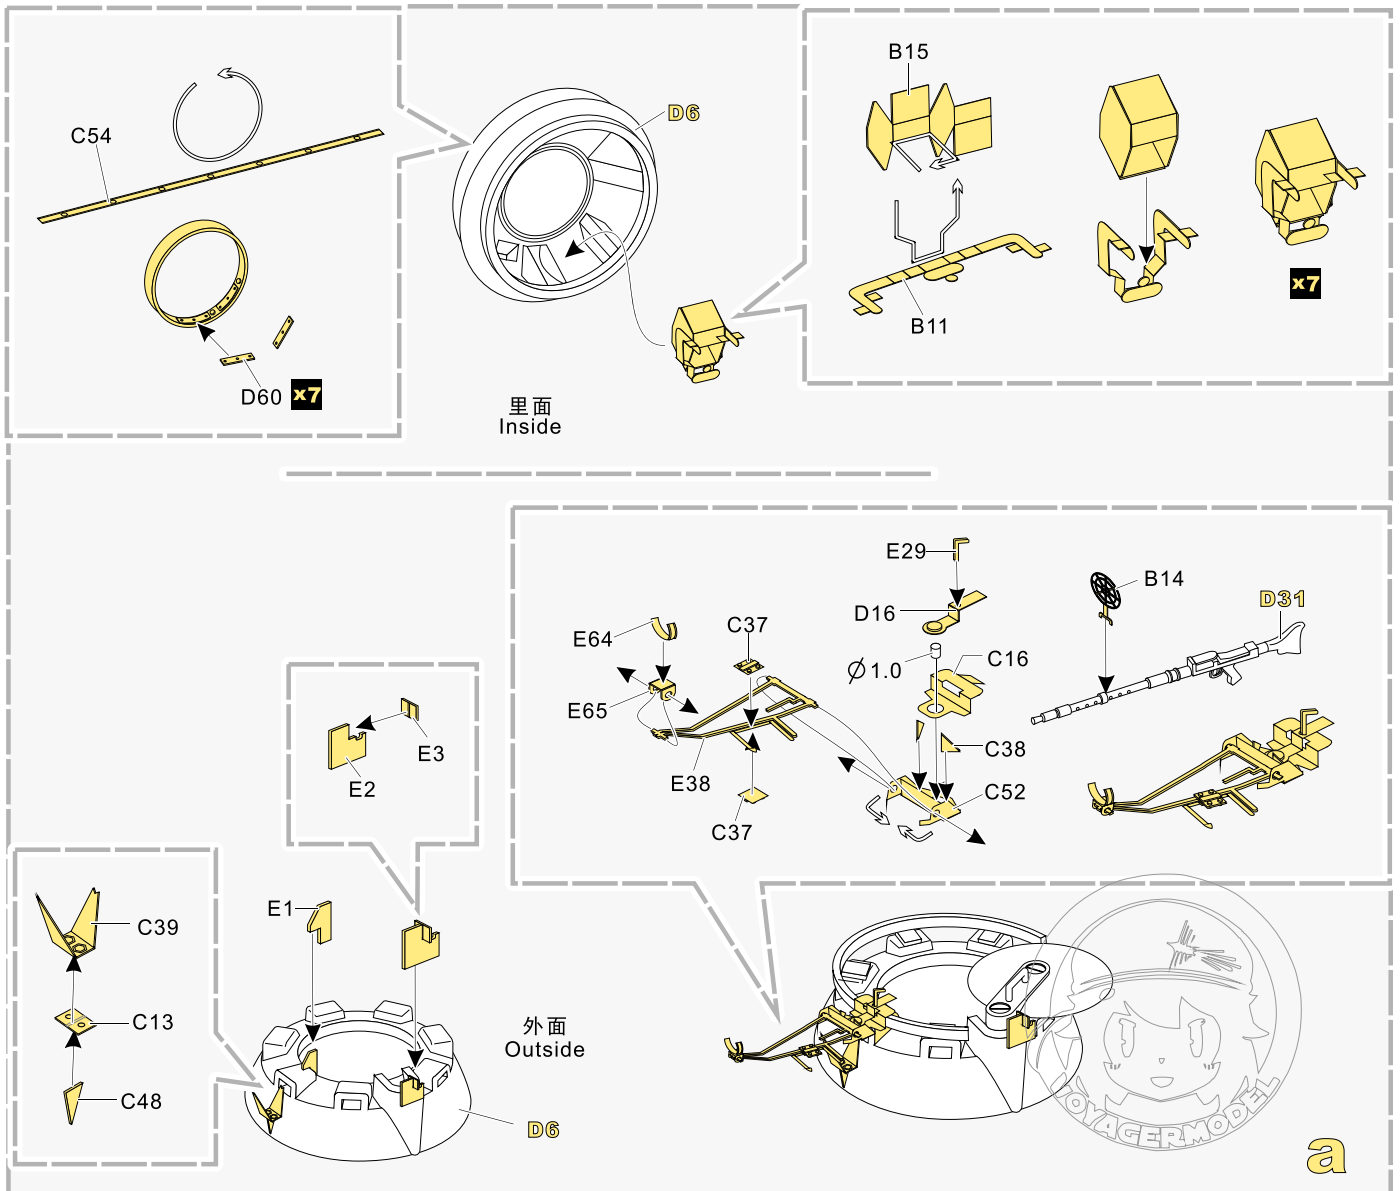

1/35 MILITARY MINIATURE VEHICLE UPGRADE SERIES PE35797

WWII German Panther G Early ver. Basic

二战德军黑豹G型坦克早期基本 改造件

[For TAMIYA 35170 /35174]

■ 推荐使用工具 RECOMMENDED TOOLS

- 
 安装
install
- 
 折叠
bend
- A1**
 改造件零件编号
PE/resin part number
- B12**
 原零件编号
kit part number
- C22**
 被替换的原零件编号
replaced kit part number
- 
 另一侧相同制作
repeat on opposite side
- 
 钻孔
drill
- 
 切除
remove
- 
 打磨
grind off
- 
 弧度卷曲
radial bending
- x2**
 制作若干组
multiple assembly
- 
 选择安装
alternative
- 
 用尖端在凹槽处冲压
use penpoint to press on the dent

1/35 MILITARY MINIATURE VEHICLE UPGRADE SERIES PE35797

1/35 MILITARY MINIATURE VEHICLE UPGRADE SERIES PE35797

**VOYAGER
MODEL**

更多PE35797样品照片参考请扫一扫
MORE PICTUER OF PE 35797
REFERENCE SCAN HERE

1/35 MILITARY MINIATURE VEHICLE UPGRADE SERIES PE35797

1/35 MILITARY MINIATURE VEHICLE UPGRADE SERIES PE35797

漏喷板使用说明:
Instruction:

未上色零件
Unpainted part

喷橡胶黑
spray tyre black

使用遮喷板为轮毂
喷上所需要的颜色
use template to paint
required hub colour

⇒ ag

根据需要使用防磁刮片
Use zimmerit coating applicator as you need

VOYAGERMODEL® 无微不至 极尽享受	
Recommended item	
PEA 070	WWII German Panther/Jagdpanther Cleaning rod bin
PEA 075	WWII German Panther G/F, Jagdpanzer Schurzen
PEA 270	WWII German Panther A/G/F, JagdPanzer Demeged Road wheels
PE 35797	WWII German Panther G Early ver. Basic
PE 35796	WWII German Panther D Basic
PE 35733	WWII German Panther D Basic
PE 35741	WWII German Panther D Basic
PE 35773	WWII German Pz. Beob. Wg. V. Ausf. D Basic
PE 35742	WWII German Panther G Early ver. Basic
PE 35743	WWII German Panther G Later ver. Basic
PE 35772	WWII German Panther A early ver. Basic
VBS0143	WWII German KwK42 L/70 Gun Barrel for Panther A/G
VBS0144	WWII German KwK42 L/70 Gun Barrel for Panther A/G
VBS0145	WWII German KwK42 L/70 Gun Barrel for Panther D