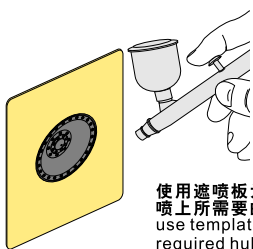

1/35 MILITARY MINIATURE VEHICLE UPGRADE SERIES PE35797

漏喷板使用说明:
Instruction:

未上色零件
Unpainted part

喷橡胶黑
spray tyre black

使用遮喷板为轮毂
喷上所需要的颜色
use template to paint
required hub colour

⇒ ag

根据需要使用防磁刮片
Use zimmerit coating applicator as you need