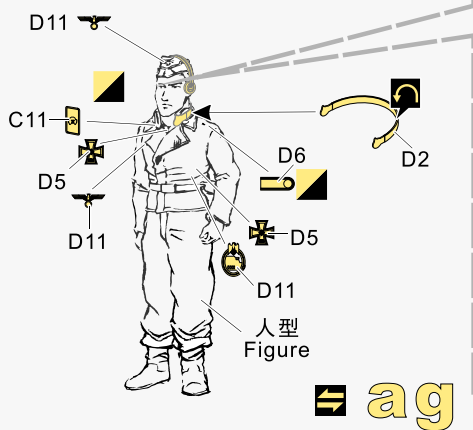

1/35 MILITARY MINIATURE VEHICLE UPGRADE SERIES PE35797

漏喷板使用说明:
Instruction:

未上色零件
Unpainted part

喷橡胶黑
spray tyre black

使用遮喷板为轮毂
喷上所需要的颜色
use template to paint
required hub colour

⇒ ag

根据需要使用防磁刮片
Use zimmerit coating applicator as you need