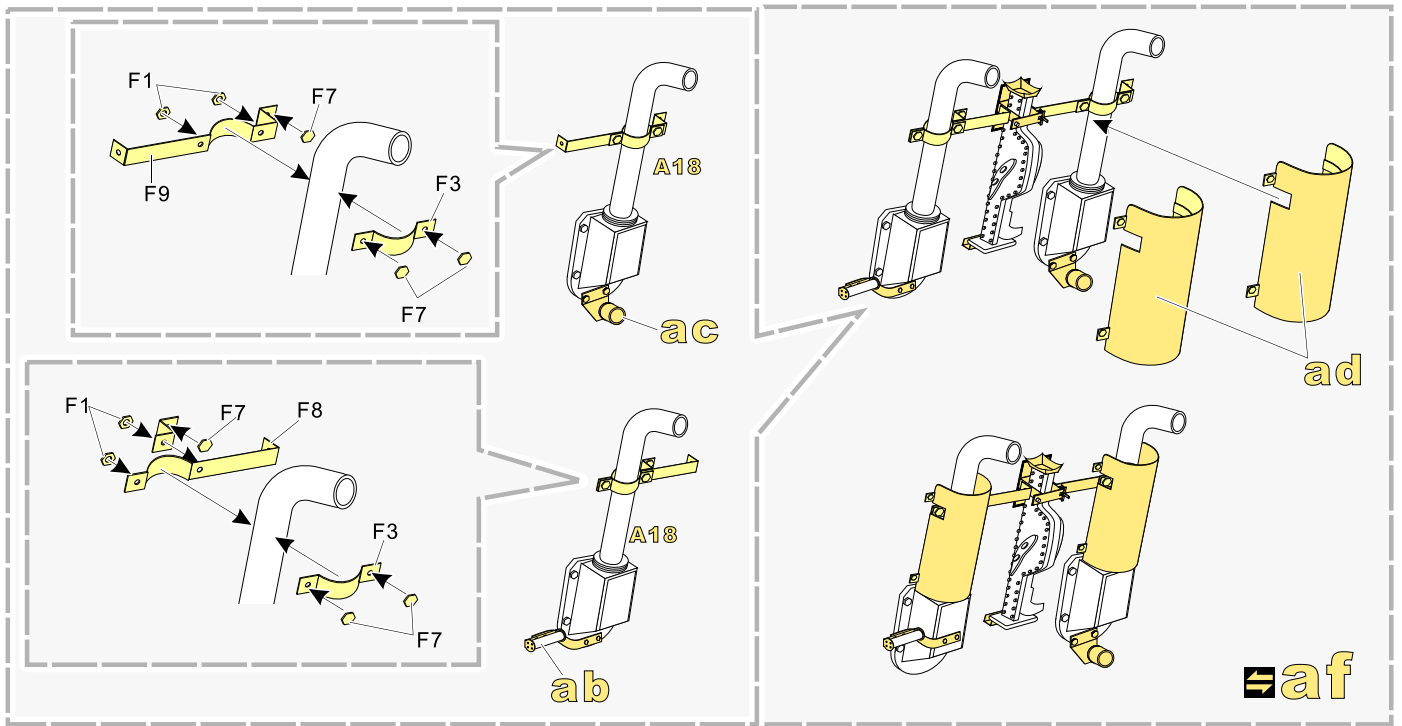

1/35 MILITARY MINIATURE VEHICLE UPGRADE SERIES PE35797

漏喷板使用说明:
Instruction:

未上色零件
Unpainted part

喷橡胶黑
spray tyre black

使用遮喷板为轮毂
喷上所需要的颜色
use template to paint
required hub colour

⇒ ag

根据需要使用防磁刮片
Use zimmerit coating applicator as you need