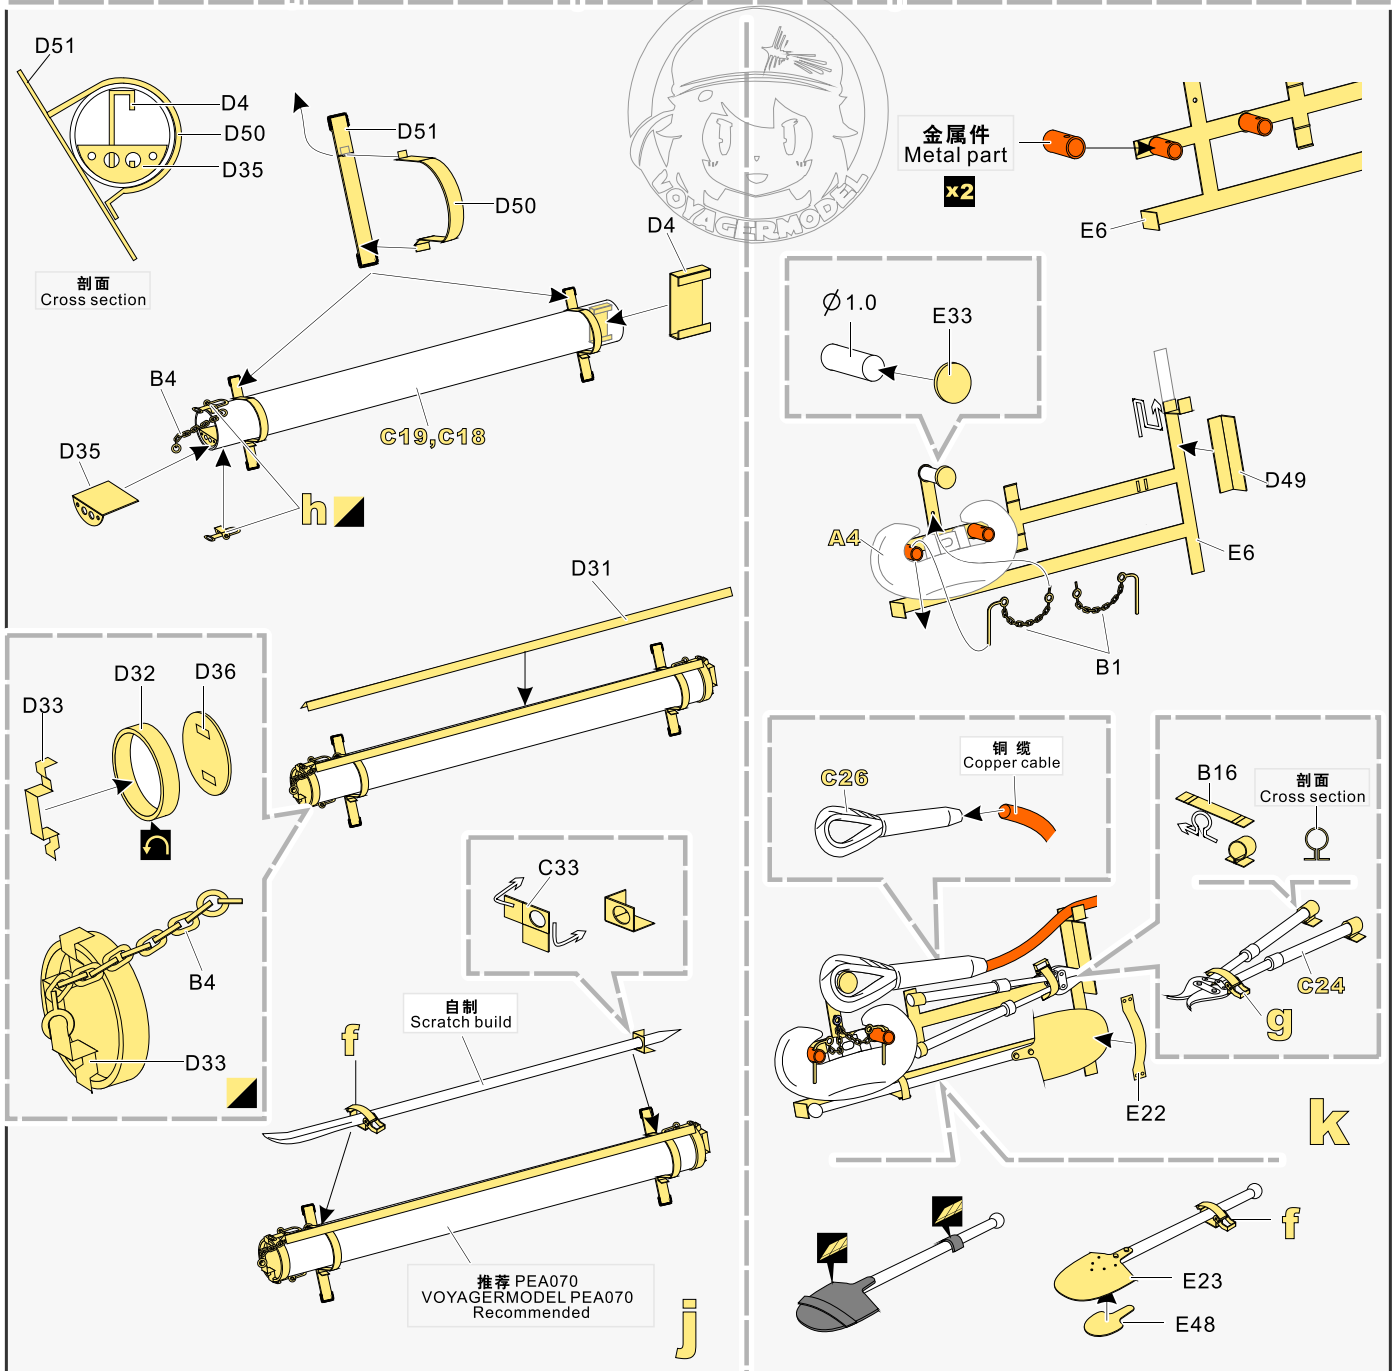

1/35 MILITARY MINIATURE VEHICLE UPGRADE SERIES PE35797