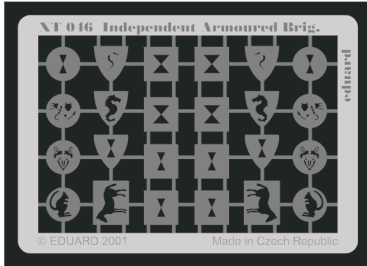

eduard
Express MASK

XT 046

Independent Armoured Brigades

1/35 KIT

SOME OF THESE MARKINGS HAD DIFFERENT STYLES OR COLOURINGS THROUGHOUT THEIR CAREERS. PLEASE CHECK YOUR REFERENCES FOR THE EXACT STYLE YOU WANT.

4th Armoured

8th Armoured

9th Armoured

27th Armoured

1st Army Tank

21st Army Tank

1st style

2nd style