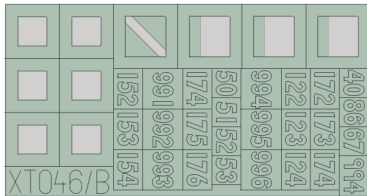

eduard
Express MASK

XT 046

Independent Armoured Brigades

1/35 KIT

SOME OF THESE MARKINGS HAD DIFFERENT STYLES OR COLOURINGS THROUGHOUT THEIR CAREERS. PLEASE CHECK YOUR REFERENCES FOR THE EXACT STYLE YOU WANT.

4th Armoured

8th Armoured

9th Armoured

27th Armoured

1st Army Tank

21st Army Tank

1st style

2nd style