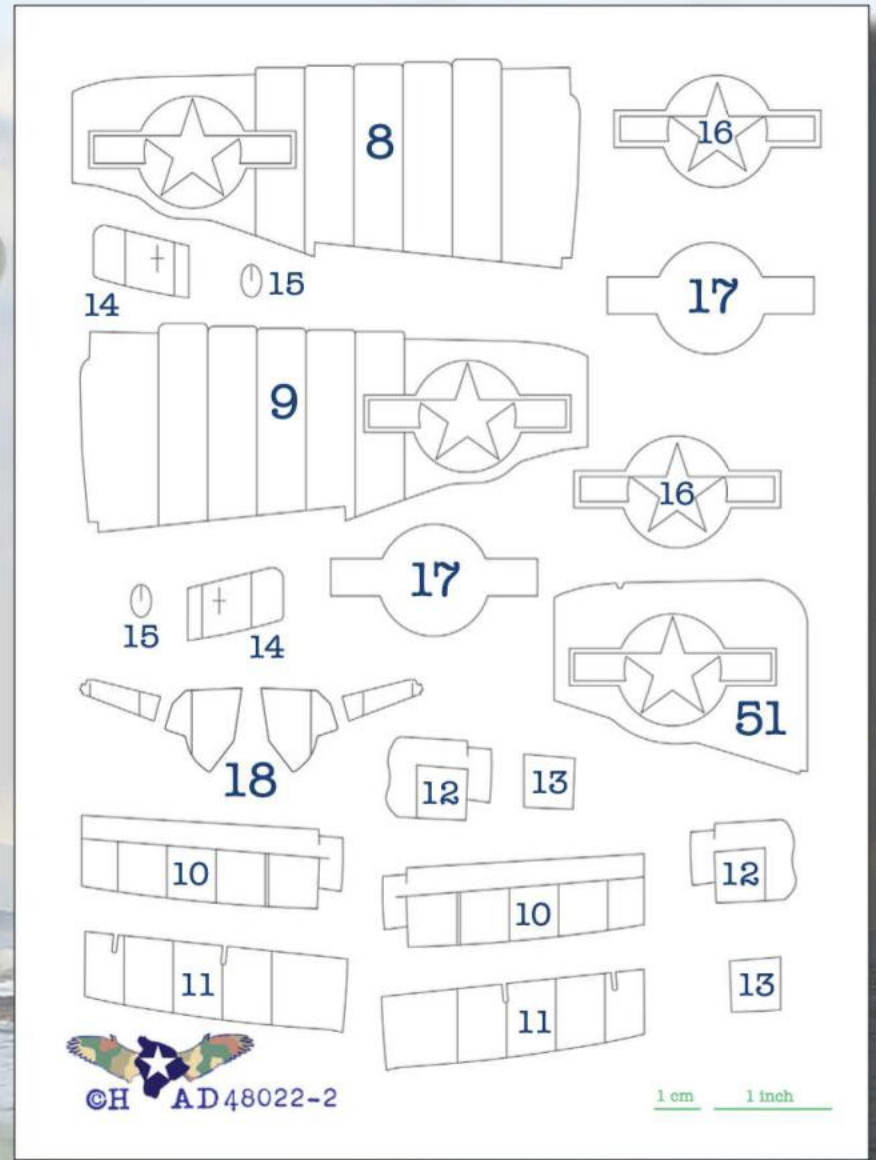

Hawaiian Air Depot
Designs for Scale Modelers

48022 Gabeski's P-47D-25 Thunderbolt

Addendum to 48019 8AF P-47D-25 Essential Masks
48022-1 Fuselage and upper wing

1 or 2

1

5

Align

2 ?

3 (from the Essential Mask set)

1 or 2

3 or 51

1

4

Align

©H AD48022-1

1 cm 1 inch

48022 Gabeski's P-47D-25 Thunderbolt
Addendum to 48019 8AF P-47D-25 Essential Masks
48022-2 Lower wing

Hawaiian Air Depot
Designs for Scale Modelers

hawaiianairdepot@icloud.com
©2024 Hawaiian Air Depot

Not Pictured: 18, Landing gear doors
Background picture: Wrecked sailboat, Kailua-Kona Bay

48019 8AF P-47D-25 Thunderbolt Essential Masks

Placement Guide for the Miniart P-47D-25 Thunderbolt
48019-3 Wings and Tail

Hawaiian Air Depot
Designs for Scale Modelers

48019 8AF P-47D-25 Thunderbolt Essential Masks Placement Guide for the Miniart P-47D-25 Thunderbolt