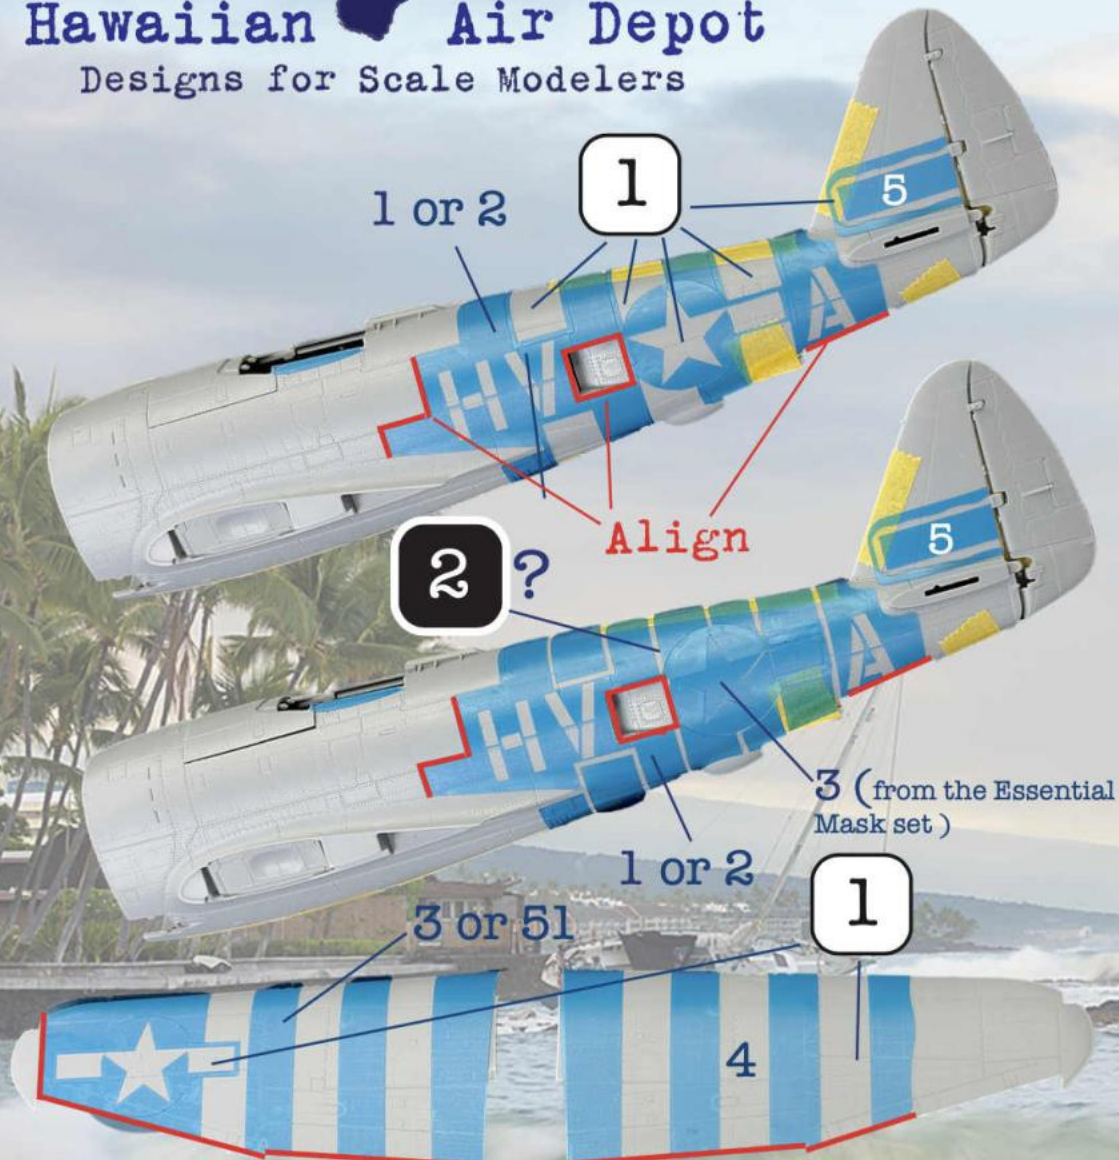

Hawaiian Air Depot
Designs for Scale Modelers

48022 Gabeski's P-47D-25 Thunderbolt

Addendum to 48019 8AF P-47D-25 Essential Masks
48022-1 Fuselage and upper wing

1 or 2

1

5

Align

2 ?

3 (from the Essential Mask set)

1 or 2

3 or 51

1

4

Align

©H AD48022-1

1 cm 1 inch

48022 Gabeski's P-47D-25 Thunderbolt
Addendum to 48019 8AF P-47D-25 Essential Masks
48022-2 Lower wing

Hawaiian Air Depot
Designs for Scale Modelers

hawaiianairdepot@icloud.com
©2024 Hawaiian Air Depot

Not Pictured: 18, Landing gear doors
Background picture: Wrecked sailboat, Kailua-Kona Bay