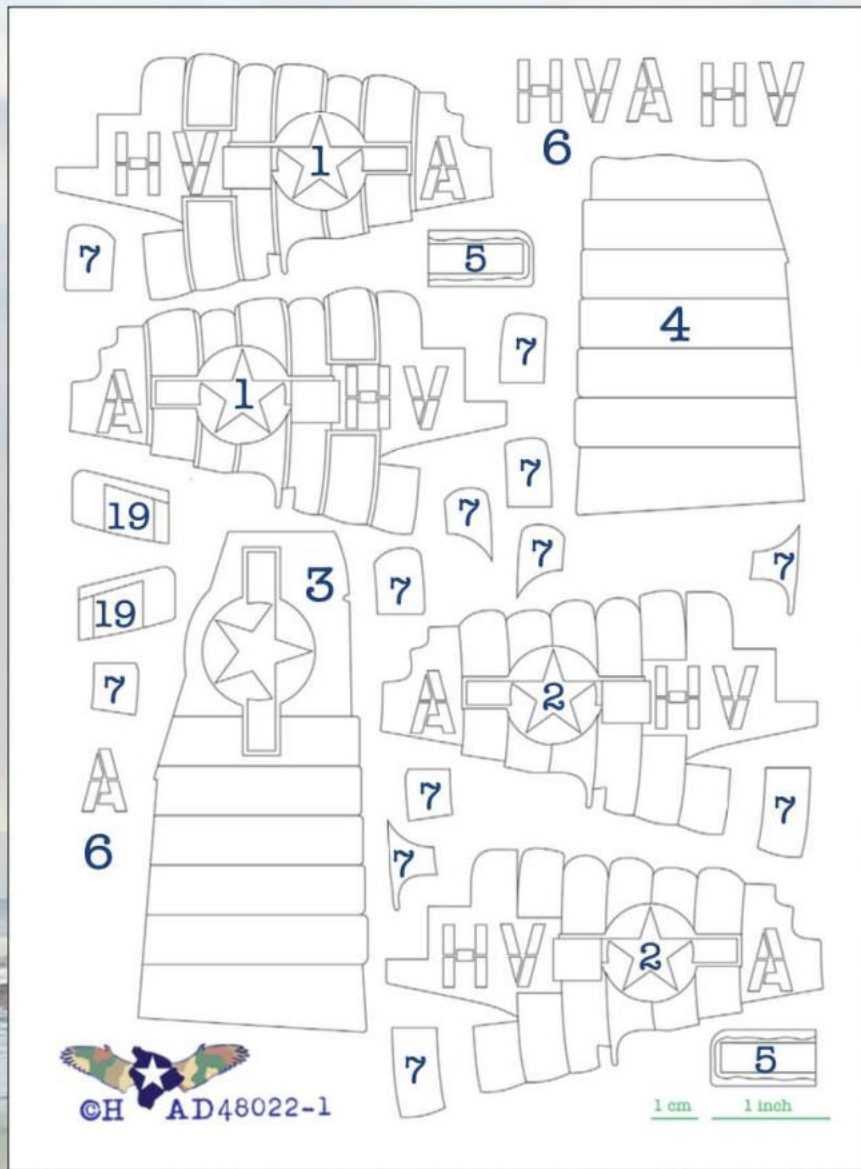

Hawaiian Air Depot
Designs for Scale Modelers

48022 Gabeski's P-47D-25 Thunderbolt

Addendum to 48019 8AF P-47D-25 Essential Masks
48022-1 Fuselage and upper wing

1 or 2

1

5

Align

2 ?

3 (from the Essential Mask set)

1 or 2

3 or 51

1

4

Align

©H AD48022-1

1 cm 1 inch

48022 Gabeski's P-47D-25 Thunderbolt
Addendum to 48019 8AF P-47D-25 Essential Masks
48022-2 Lower wing

Hawaiian Air Depot
Designs for Scale Modelers

hawaiianairdepot@icloud.com
©2024 Hawaiian Air Depot

Not Pictured: 18, Landing gear doors
Background picture: Wrecked sailboat, Kailua-Kona Bay

48019 8AF P-47D-25 Thunderbolt Essential Masks

Placement Guide for the Miniart P-47D-25 Thunderbolt
48019-3 Wings and Tail

Hawaiian Air Depot
Designs for Scale Modelers

48019 8AF P-47D-25 Thunderbolt Essential Masks Placement Guide for the Miniart P-47D-25 Thunderbolt