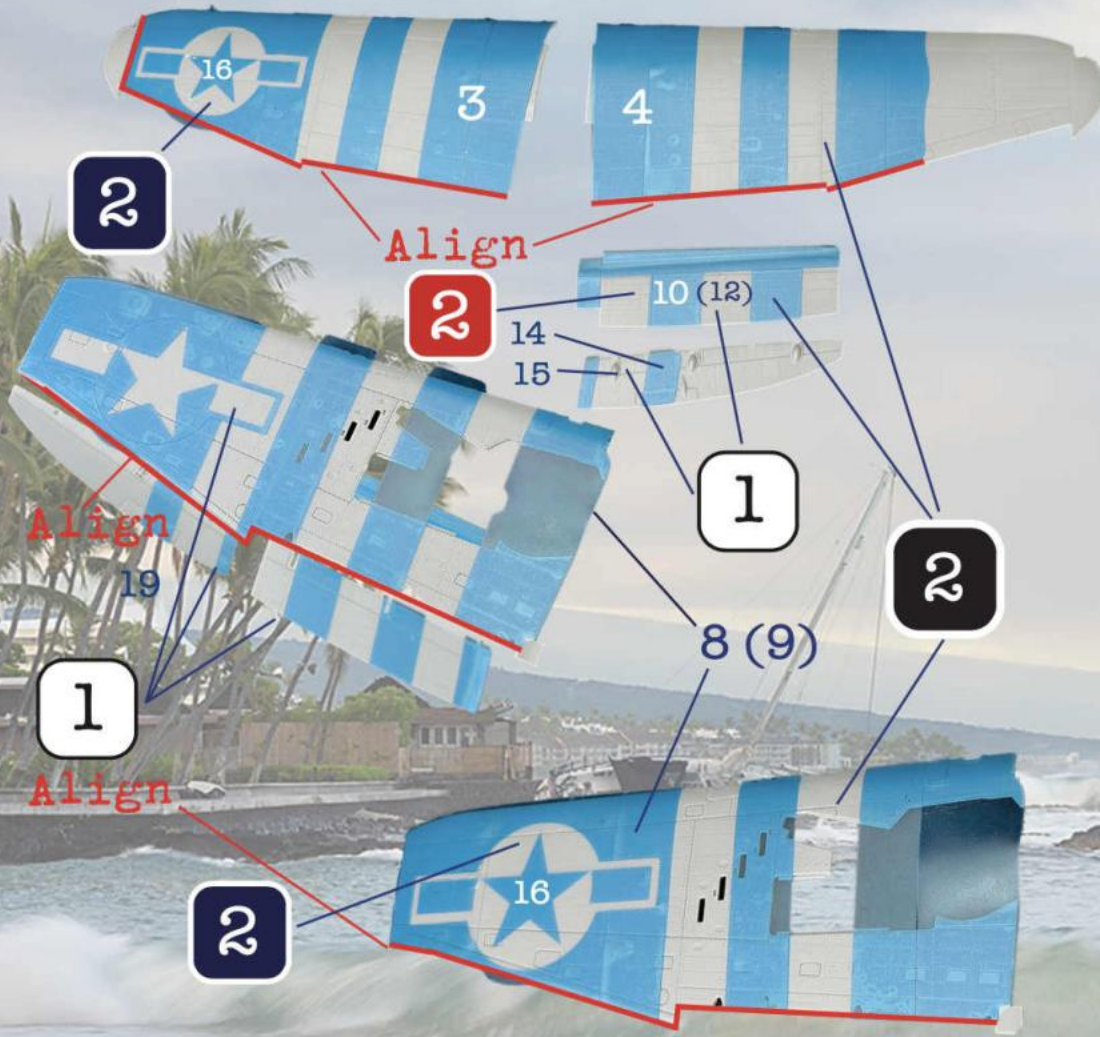

Hawaiian Air Depot
Designs for Scale Modelers

48022 Gabeski's P-47D-25 Thunderbolt

Addendum to 48019 8AF P-47D-25 Essential Masks
48022-1 Fuselage and upper wing

1 or 2

1

5

Align

2 ?

3 (from the Essential Mask set)

1 or 2

3 or 51

1

4

Align

©H AD48022-1

1 cm 1 inch

48022 Gabeski's P-47D-25 Thunderbolt
Addendum to 48019 8AF P-47D-25 Essential Masks
48022-2 Lower wing

Hawaiian Air Depot
Designs for Scale Modelers

hawaiianairdepot@icloud.com
©2024 Hawaiian Air Depot

Not Pictured: 18, Landing gear doors
Background picture: Wrecked sailboat, Kailua-Kona Bay

48019 8AF P-47D-25 Thunderbolt Essential Masks

Placement Guide for the Miniart P-47D-25 Thunderbolt
48019-3 Wings and Tail

Hawaiian Air Depot
Designs for Scale Modelers

48019 8AF P-47D-25 Thunderbolt Essential Masks Placement Guide for the Miniart P-47D-25 Thunderbolt