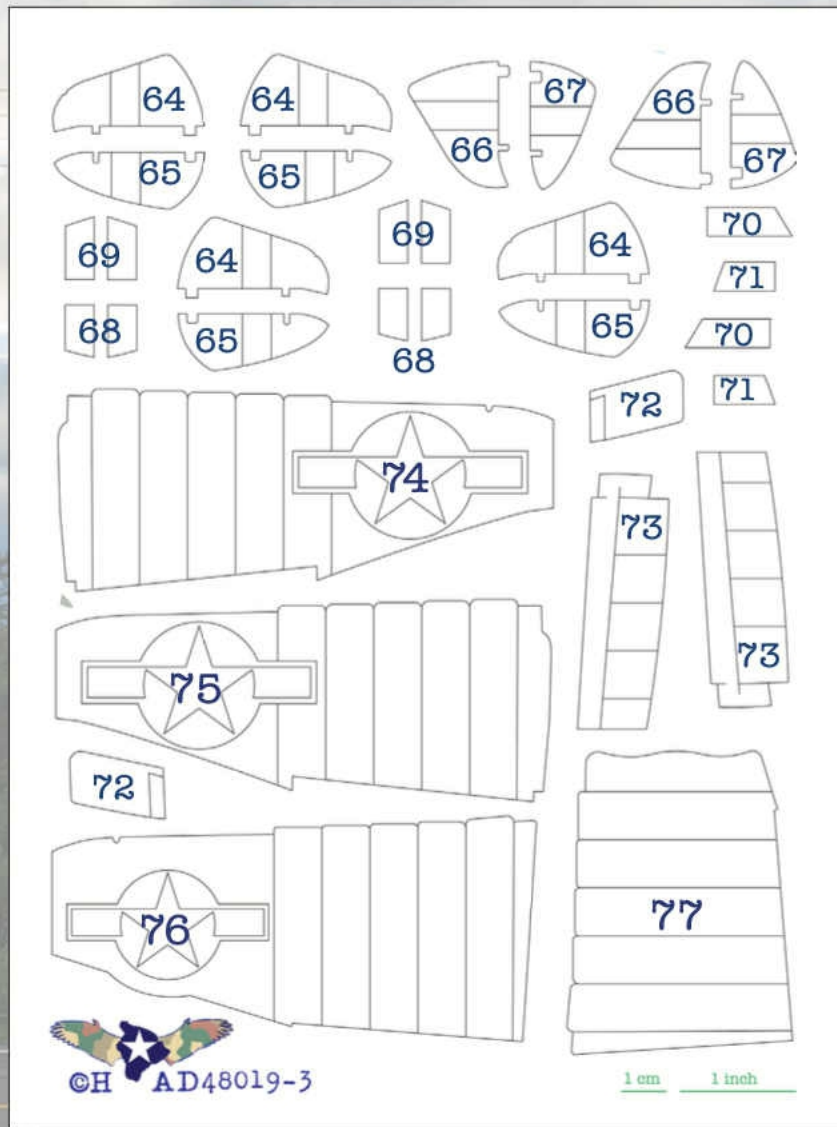

Hawaiian Air Depot
Designs for Scale Modelers

48022 Gabeski's P-47D-25 Thunderbolt

Addendum to 48019 8AF P-47D-25 Essential Masks
48022-1 Fuselage and upper wing

1 or 2

1

5

Align

2 ?

3 (from the Essential Mask set)

1 or 2

3 or 51

1

4

Align

©H AD48022-1

1 cm 1 inch

48022 Gabeski's P-47D-25 Thunderbolt
Addendum to 48019 8AF P-47D-25 Essential Masks
48022-2 Lower wing

Hawaiian Air Depot
Designs for Scale Modelers

hawaiianairdepot@icloud.com
©2024 Hawaiian Air Depot

Not Pictured: 18, Landing gear doors
Background picture: Wrecked sailboat, Kailua-Kona Bay

48019 8AF P-47D-25 Thunderbolt Essential Masks

Placement Guide for the Miniart P-47D-25 Thunderbolt
48019-3 Wings and Tail

Hawaiian Air Depot
Designs for Scale Modelers

48019 8AF P-47D-25 Thunderbolt Essential Masks Placement Guide for the Miniart P-47D-25 Thunderbolt