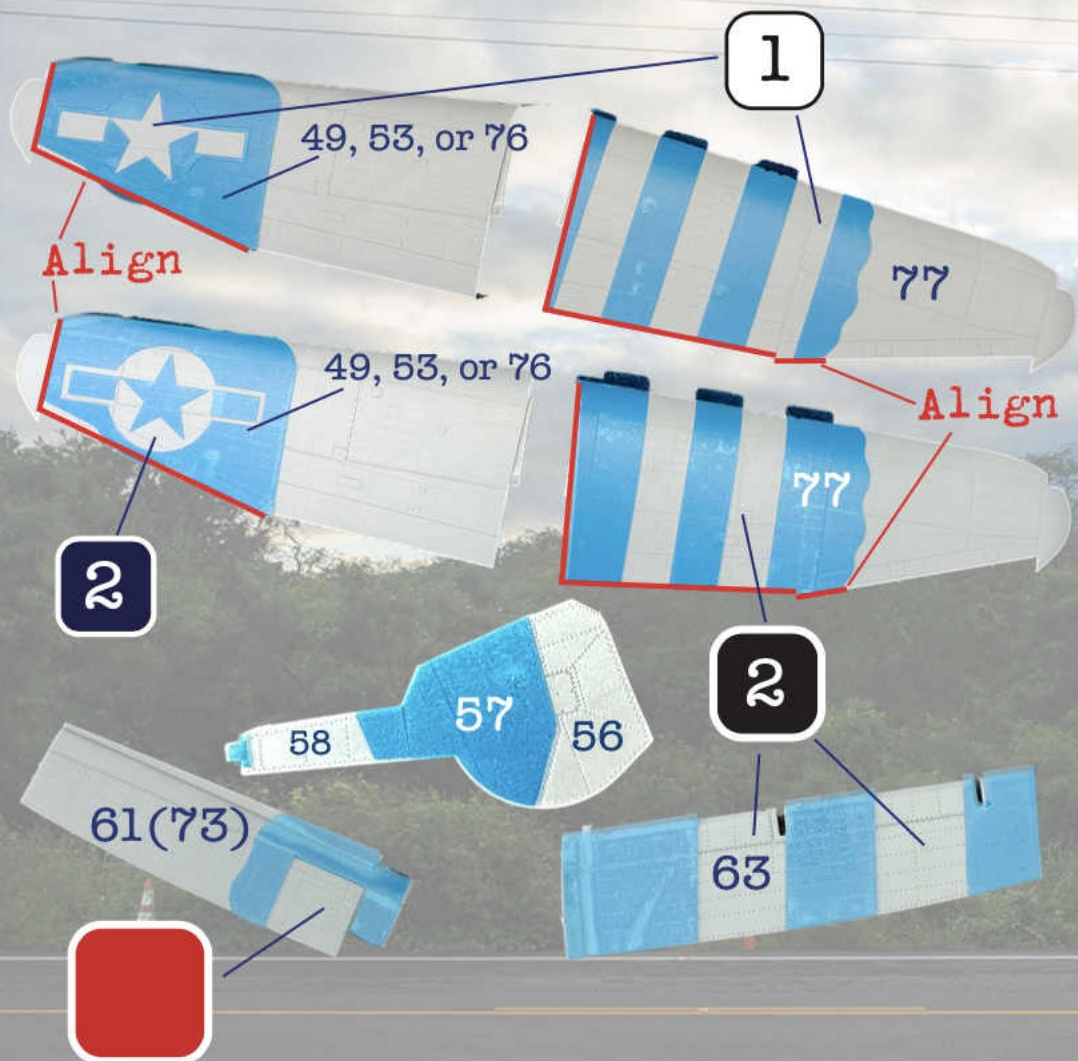

3 (from the Essential Mask set)

1 or 2

3 or 51

1

4

Align

©H AD48022-1

1 cm 1 inch

48022 Gabeski's P-47D-25 Thunderbolt
Addendum to 48019 8AF P-47D-25 Essential Masks
48022-2 Lower wing

Hawaiian Air Depot
Designs for Scale Modelers

hawaiianairdepot@icloud.com
©2024 Hawaiian Air Depot

Not Pictured: 18, Landing gear doors
Background picture: Wrecked sailboat, Kailua-Kona Bay

48019 8AF P-47D-25 Thunderbolt Essential Masks

Placement Guide for the Miniart P-47D-25 Thunderbolt
48019-3 Wings and Tail

Hawaiian Air Depot
Designs for Scale Modelers

48019 8AF P-47D-25 Thunderbolt Essential Masks Placement Guide for the Miniart P-47D-25 Thunderbolt