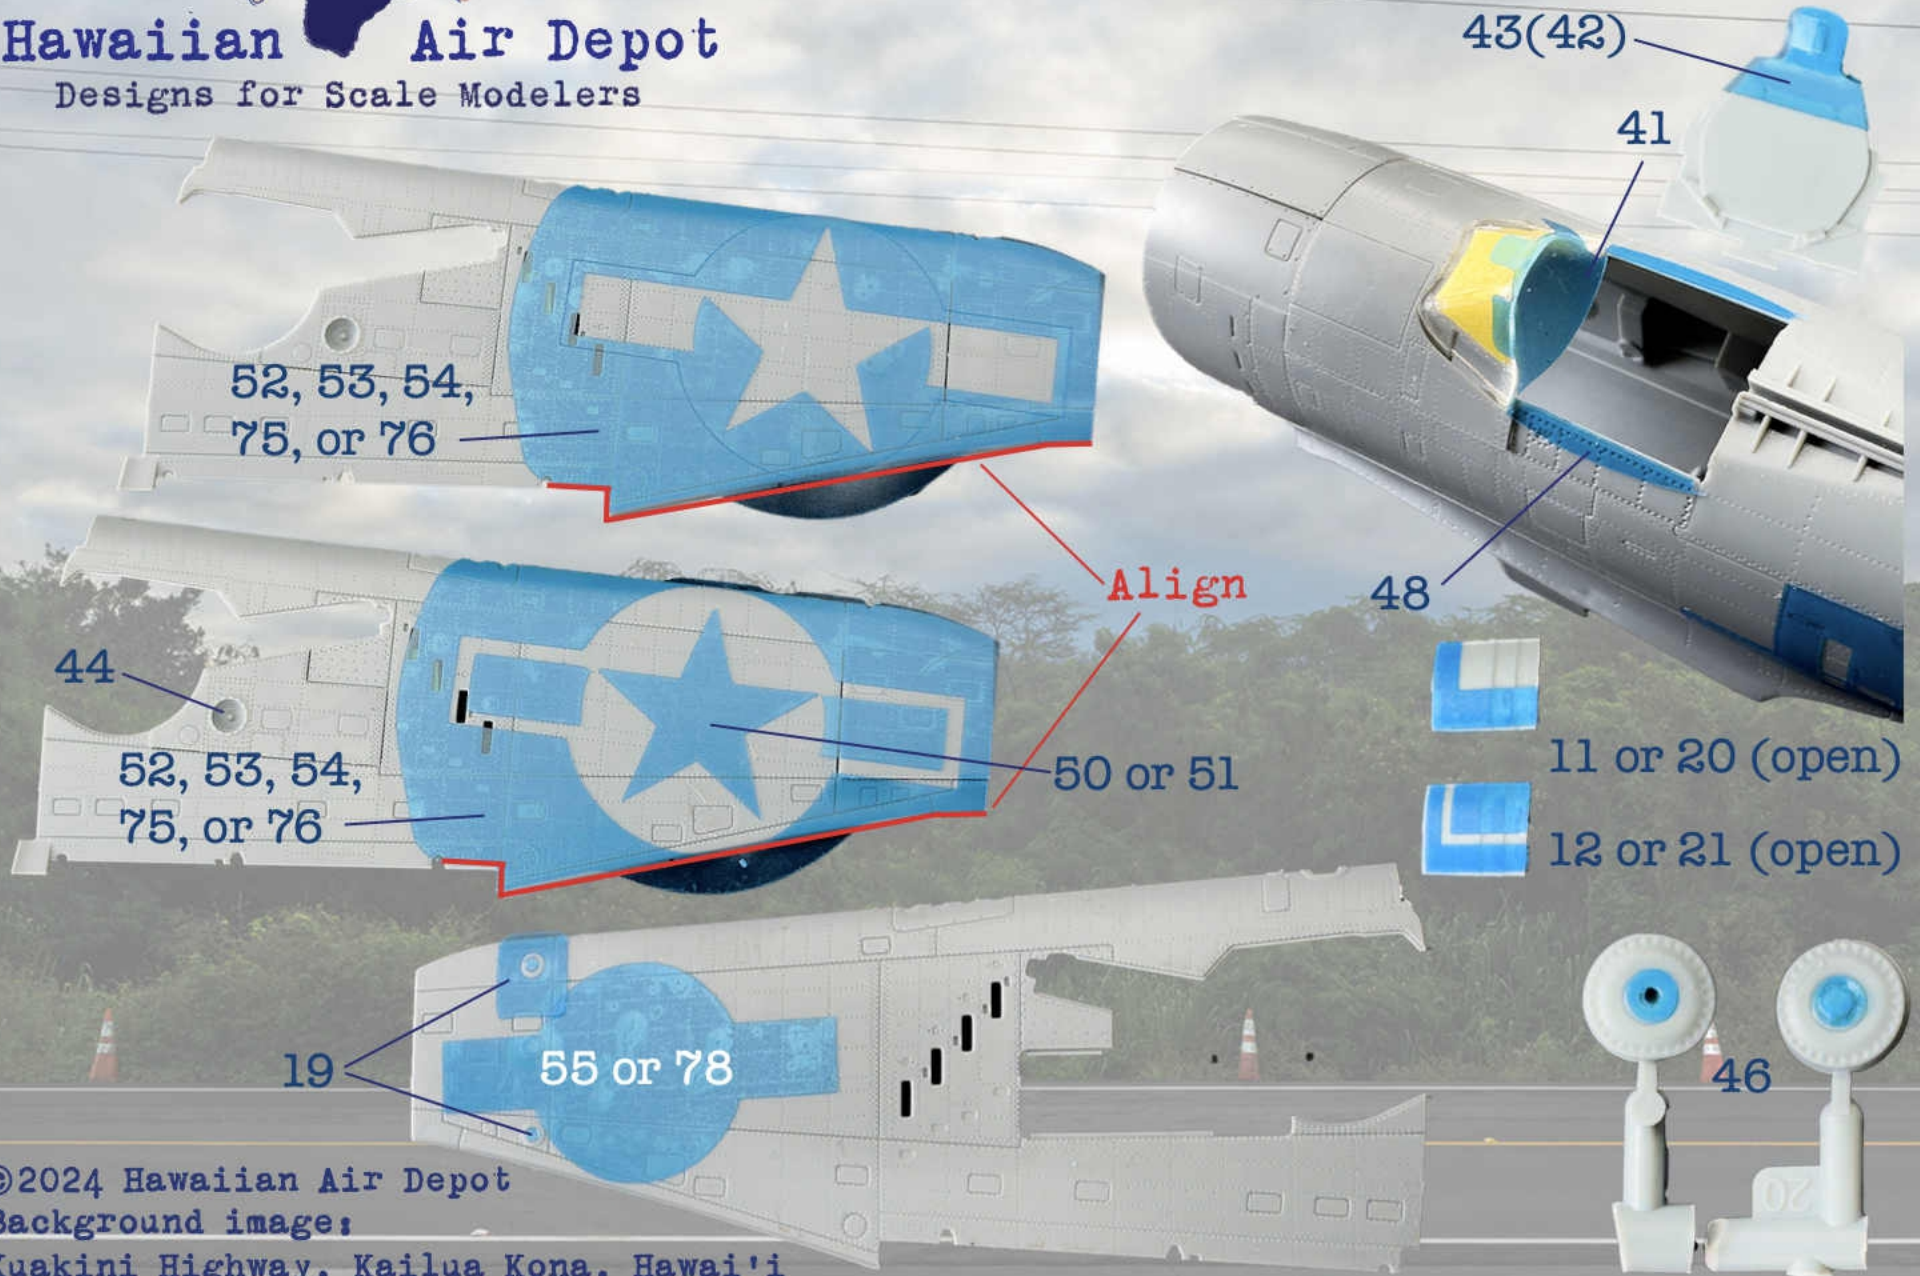

©2024 Hawaiian Air Depot
Background image:
Kuakini Highway, Kailua Kona, Hawai'i