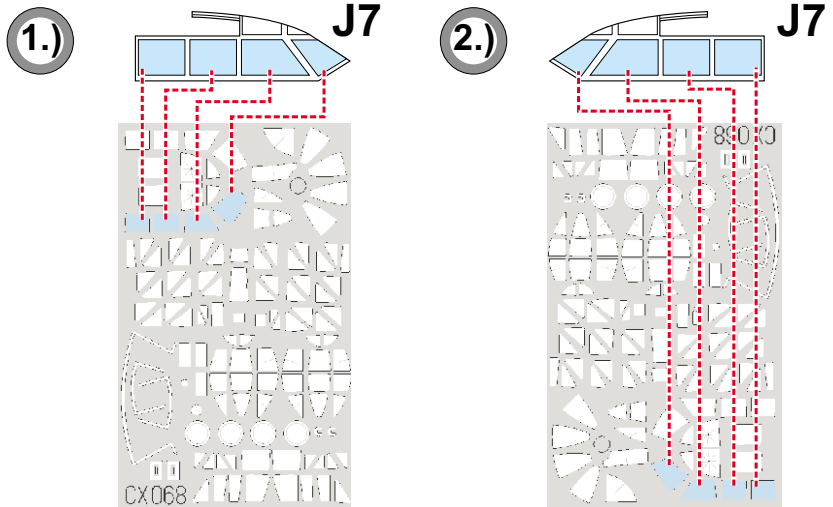

eduard
MASK

CX 068

Ki-67 Peggy 1/72

The die-cut mask for accurate canopy frame painting of the
Hasegawa scale 1/72 KIT

2x

1.) D15;D16