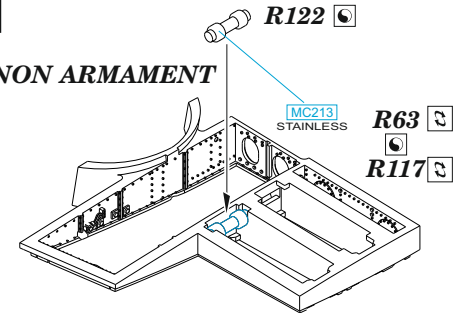

plastic
N3

A

2-CANNON ARMAMENT

- | | |
|---|---------------------|
| REMOVE
ODSTRANIT | BEND
OHNOUT |
| GRIND
OBROUSIT | OPTION
VOLBA |
| DRILL HOLE
VRTAT OTVOR | REPLACE
NAHRADIT |
| SYMMETRICAL ASSEMBLY
SYMETRICKA MONTAZ | |
| SCRIBE THE PANEL AND HOLES
RYTI | |
| REVERSE SIDE
OTOCT | |