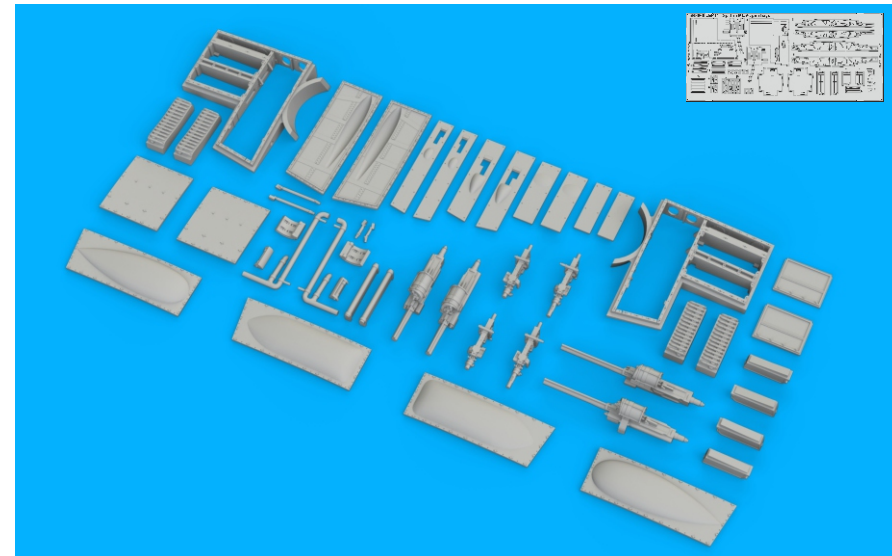

eduard
435 21 Obrnice 170
Czech Republic
www.eduard.com

www.eduard.com
19,95

648 666 Spitfire Mk.Vc gun bays

for Eduard kit - pro stavebnici Eduard

1/48

BEST ~~BRASS~~ RESIN AROUND!

plastic
N2 N1

plastic