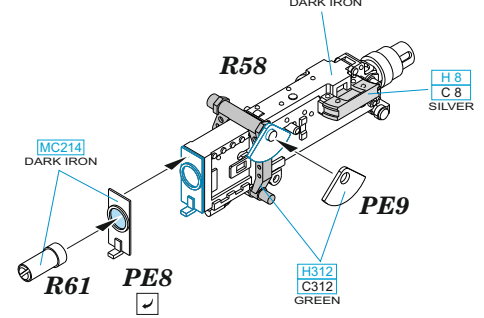

F RIGHT INNER MACHINE GUN

MC214 DARK IRON

R58

H 8 C 8 SILVER

MC214 DARK IRON

R61

PE8

PE9

H312 C312 GREEN