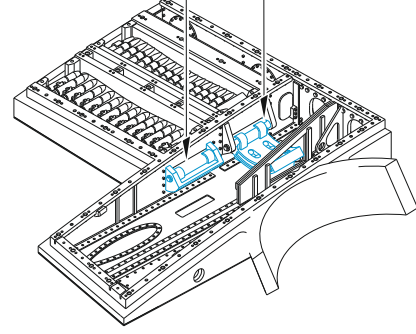

MC218 ALUMINIUM

R63
R117

UNDERSIDE CAMOUFLAGE COLOUR

B 4-CANNON ARMAMENT

MC219 BRASS
R69
R119

H 8 C 8 SILVER

PE7
PE2

R69
R119

MC219 BRASS

R63
R117

PE3 PE1

H 8 C 8 SILVER

R70

R71

MC213 STAINLESS

MC214 DARK IRON

R78
R133

R132
R131

PE5
H 8 C 8 SILVER

MC214 DARK IRON

R79
R123

R77
R130

MC213 STAINLESS

C LEFT OUTER MACHINE GUN

H312 C312 GREEN

H 8 C 8 SILVER

PE9

MC214 DARK IRON

MC214 DARK IRON

R53

R61

PE8

D LEFT INNER MACHINE GUN

H312 C312 GREEN

H 8 C 8 SILVER

PE9

MC214 DARK IRON

R54

MC214 DARK IRON

R61

PE8

E RIGHT OUTER MACHINE GUN

H 8 C 8 SILVER

MC214 DARK IRON

R57

MC214 DARK IRON

PE8

R61

H312 C312 GREEN

PE9

F RIGHT INNER MACHINE GUN

MC214 DARK IRON

R58

H 8 C 8 SILVER

MC214 DARK IRON

R61

PE8

PE9

H312 C312 GREEN