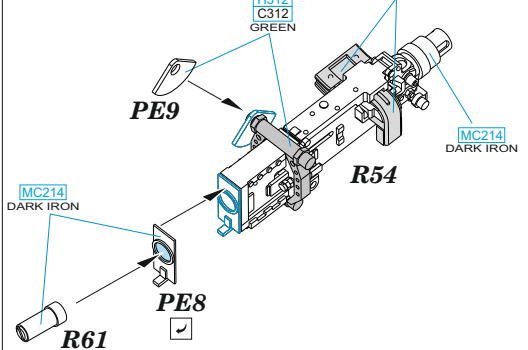

D LEFT INNER MACHINE GUN

H312 C312 GREEN

H 8 C 8 SILVER

PE9

MC214 DARK IRON

R54

MC214 DARK IRON

R61

PE8