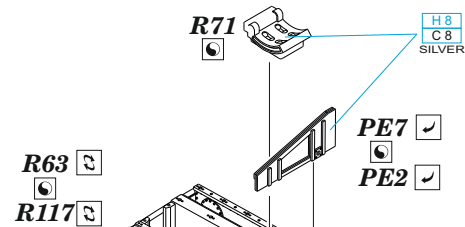

plastic
N3

A

2-CANNON ARMAMENT

- | | |
|---|---------------------|
| REMOVE
ODSTRANIT | BEND
OHNOUT |
| GRIND
OBROUSIT | OPTION
VOLBA |
| DRILL HOLE
VRTAT OTVOR | REPLACE
NAHRADIT |
| SYMMETRICAL ASSEMBLY
SYMETRICKA MONTAZ | |
| SCRIBE THE PANEL AND HOLES
RYTI | |
| REVERSE SIDE
OTOCT | |