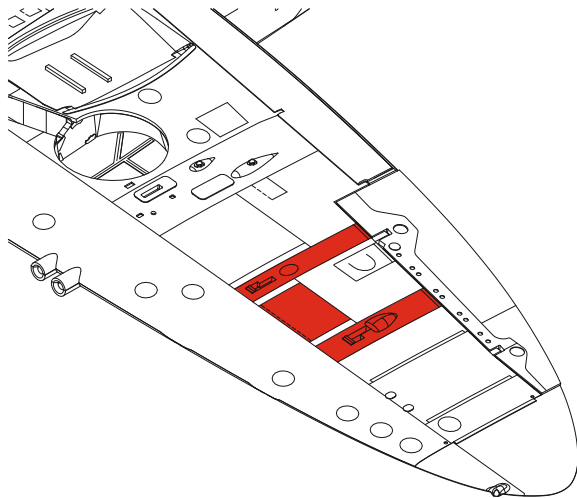

plastic
N3

A

2-CANNON ARMAMENT

- | | |
|---|---------------------|
| REMOVE
ODSTRANIT | BEND
OHNOUT |
| GRIND
OBROUSIT | OPTION
VOLBA |
| DRILL HOLE
VRTAT OTVOR | REPLACE
NAHRADIT |
| SYMMETRICAL ASSEMBLY
SYMETRICKA MONTAZ | |
| SCRIBE THE PANEL AND HOLES
RYTI | |
| REVERSE SIDE
OTOCT | |