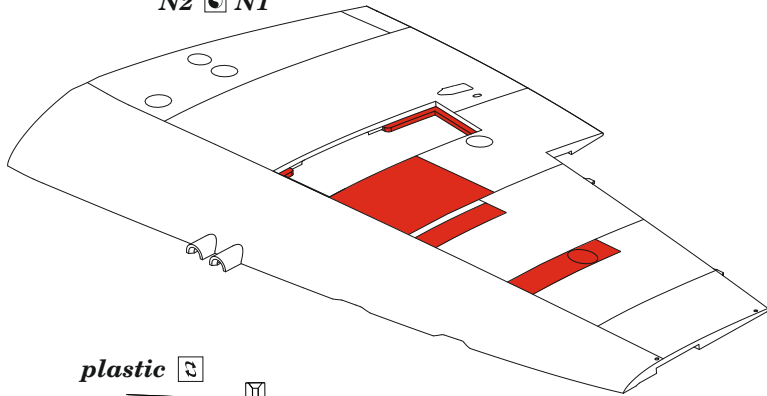

plastic
N2 N1