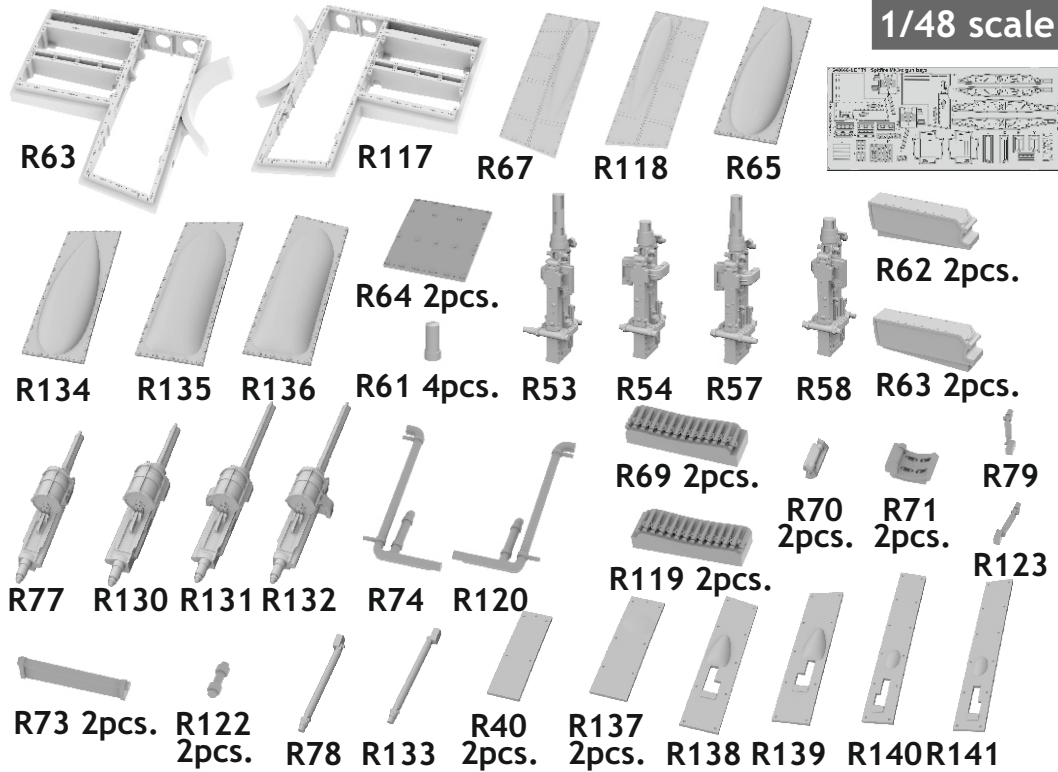

648 666 Spitfire Mk.Vc gun bays

for Eduard kit - pro stavebnici Eduard

1/48 scale

COLOURS

GSI Creos (GUNZE)		Mr.METAL COLOR	
AQUEOUS	Mr.COLOR		
H 8	C 8	SILVER	MC213 STAINLESS
H312	C312	GREEN	MC214 DARK IRON
			MC219 BRASS

This product contains metal and resin detail parts for upgrading scale plastic models. When selecting this set make sure that it is for the kit mentioned in product name as these sets are made specifically for that kit. When upgrading the model some cutting or corrections may be necessary for parts to fit accurately. **WARNING!** This set contains small and sharp parts. Work carefully in a ventilated and well-lit room. Safety glasses are recommended. This product is not suitable for children below 14 years of age.

Tento výrobek obsahuje leptané a odlévané detaily pro úpravu a vylepšení plastického modelu. Při výběru sady kovových detailů zkontrolujte, zda je určena pro model, který chcete upravit. Model, pro který je sada určena, je uveden u názvu výrobku. Pro přesnou aplikaci kovových a odlévaných dílů může být zapotřebí upravit díly upravovaného modelu. **POZOR!** Sada obsahuje malé ostré díly. Pracujte ve větrané a dobře osvětlené místnosti. Doporučujeme použití ochranných brýlí. Tento výrobek není vhodný pro děti mladší 14 let.

eduard
435 21 Obrnice 170
Czech Republic
www.eduard.com

www.eduard.com
19,95