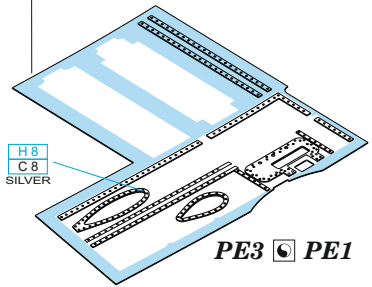

PE3 PE1

H 8 C 8 SILVER

R70

R71