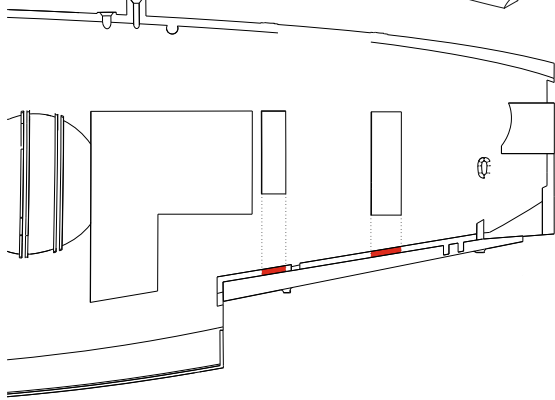

plastic
N3

A

2-CANNON ARMAMENT

- | | |
|---|---------------------|
| REMOVE
ODSTRANIT | BEND
OHNOUT |
| GRIND
OBROUSIT | OPTION
VOLBA |
| DRILL HOLE
VRTAT OTVOR | REPLACE
NAHRADIT |
| SYMMETRICAL ASSEMBLY
SYMETRICKA MONTAZ | |
| SCRIBE THE PANEL AND HOLES
RYTI | |
| REVERSE SIDE
OTOCT | |