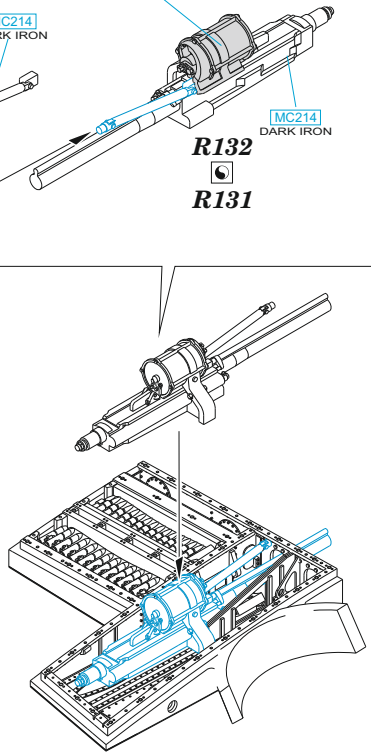

MC213 STAINLESS

MC214 DARK IRON

R78
R133

R132
R131