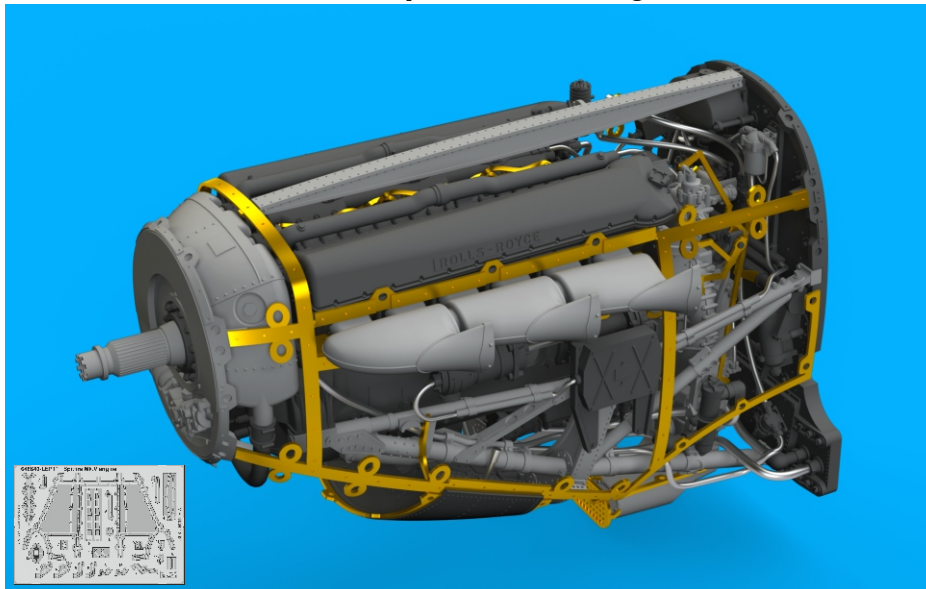

INNER SURFACE OF THE GUN BAYS COVERS

RELATED PRODUCTS

648 664 Spitfire Mk.V wheels

648 671 Spitfire Mk.Vc undercarriage legs BRONZE

648 640 Spitfire Mk.V engine

648 663 Spitfire Mk.V cockpit