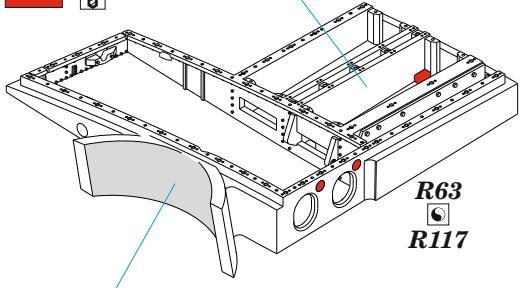

MC218 ALUMINIUM

R63
R117

UNDERSIDE CAMOUFLAGE COLOUR

B 4-CANNON ARMAMENT

MC219 BRASS
R69
R119

H 8 C 8 SILVER

PE7
PE2

R69
R119

MC219 BRASS

R63
R117