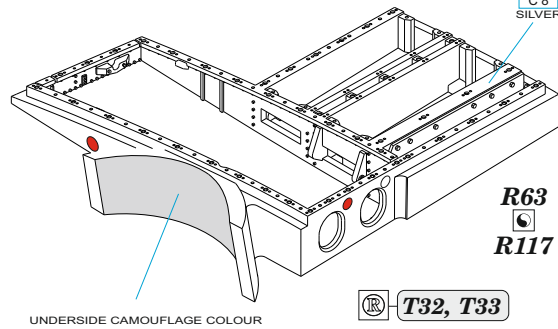

plastic
N3

A

2-CANNON ARMAMENT

- | | |
|---|---------------------|
| REMOVE
ODSTRANIT | BEND
OHNOUT |
| GRIND
OBROUSIT | OPTION
VOLBA |
| DRILL HOLE
VRTAT OTVOR | REPLACE
NAHRADIT |
| SYMMETRICAL ASSEMBLY
SYMETRICKA MONTAZ | |
| SCRIBE THE PANEL AND HOLES
RYTI | |
| REVERSE SIDE
OTOCT | |