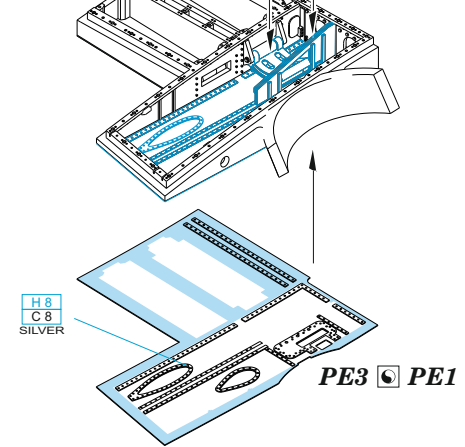

plastic
N3

A

2-CANNON ARMAMENT

- | | |
|---|---------------------|
| REMOVE
ODSTRANIT | BEND
OHNOUT |
| GRIND
OBROUSIT | OPTION
VOLBA |
| DRILL HOLE
VRTAT OTVOR | REPLACE
NAHRADIT |
| SYMMETRICAL ASSEMBLY
SYMETRICKA MONTAZ | |
| SCRIBE THE PANEL AND HOLES
RYTI | |
| REVERSE SIDE
OTOCT | |