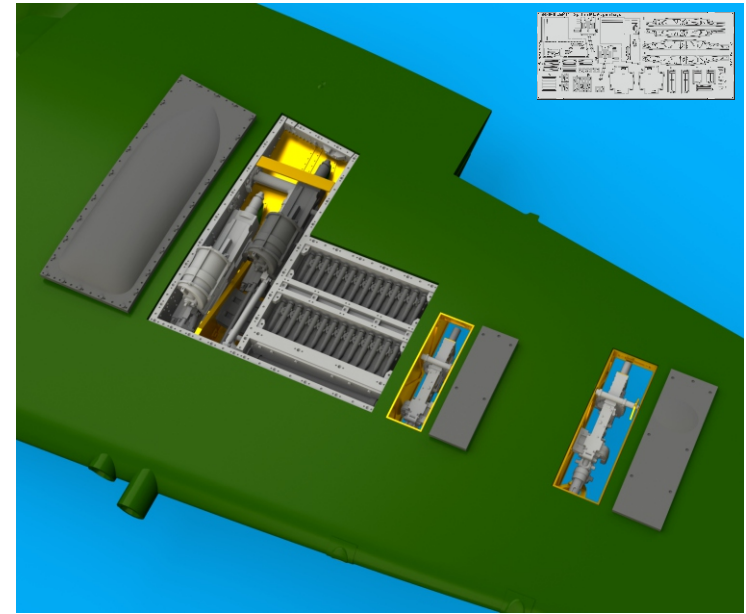

648 666 Spitfire Mk.Vc gun bays

for Eduard kit - pro stavebnici Eduard

1/48

BEST ~~BRASS~~ RESIN AROUND!