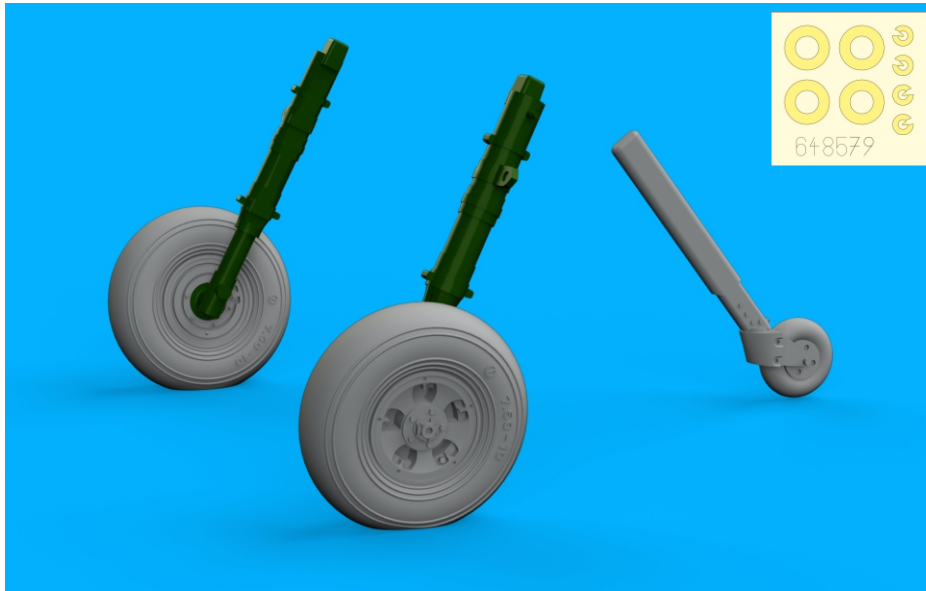

INNER SURFACE OF THE GUN BAYS COVERS

RELATED PRODUCTS

648 664 Spitfire Mk.V wheels

648 671 Spitfire Mk.Vc undercarriage legs BRONZE

648 640 Spitfire Mk.V engine

648 663 Spitfire Mk.V cockpit