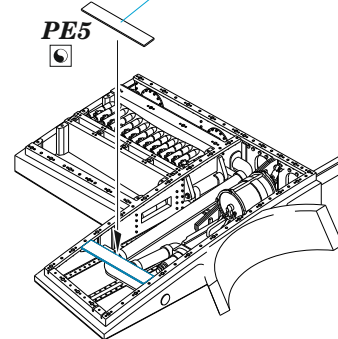

plastic
N3

A

2-CANNON ARMAMENT

- | | |
|---|---------------------|
| REMOVE
ODSTRANIT | BEND
OHNOUT |
| GRIND
OBROUSIT | OPTION
VOLBA |
| DRILL HOLE
VRTAT OTVOR | REPLACE
NAHRADIT |
| SYMMETRICAL ASSEMBLY
SYMETRICKA MONTAZ | |
| SCRIBE THE PANEL AND HOLES
RYTI | |
| REVERSE SIDE
OTOCT | |