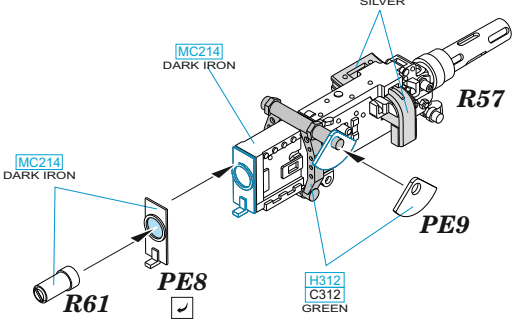

E RIGHT OUTER MACHINE GUN

H 8 C 8 SILVER

MC214 DARK IRON

R57

MC214 DARK IRON

PE8

R61

H312 C312 GREEN

PE9