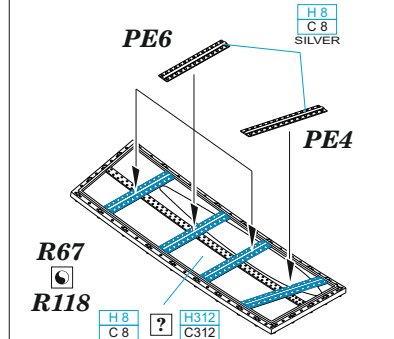

plastic
N3

A

2-CANNON ARMAMENT

- | | |
|---|---------------------|
| REMOVE
ODSTRANIT | BEND
OHNOUT |
| GRIND
OBROUSIT | OPTION
VOLBA |
| DRILL HOLE
VRTAT OTVOR | REPLACE
NAHRADIT |
| SYMMETRICAL ASSEMBLY
SYMETRICKA MONTAZ | |
| SCRIBE THE PANEL AND HOLES
RYTI | |
| REVERSE SIDE
OTOCT | |