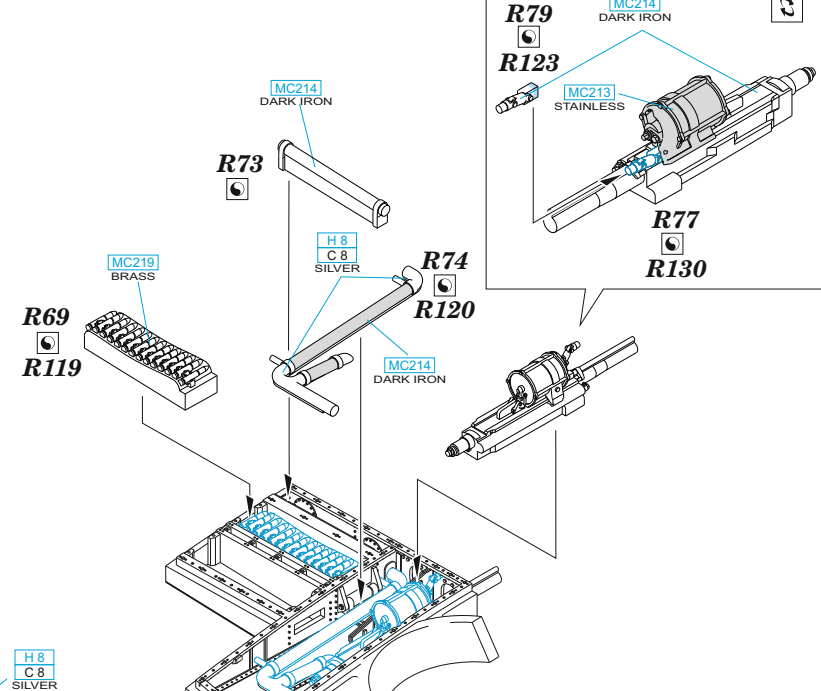

plastic
N3

A

2-CANNON ARMAMENT

- | | |
|---|---------------------|
| REMOVE
ODSTRANIT | BEND
OHNOUT |
| GRIND
OBROUSIT | OPTION
VOLBA |
| DRILL HOLE
VRTAT OTVOR | REPLACE
NAHRADIT |
| SYMMETRICAL ASSEMBLY
SYMETRICKA MONTAZ | |
| SCRIBE THE PANEL AND HOLES
RYTI | |
| REVERSE SIDE
OTOCT | |