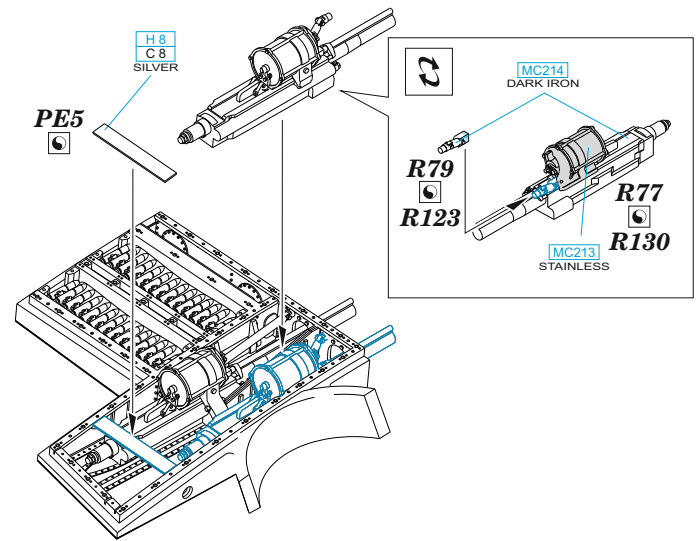

PE5
H 8 C 8 SILVER

MC214 DARK IRON

R79
R123

R77
R130

MC213 STAINLESS