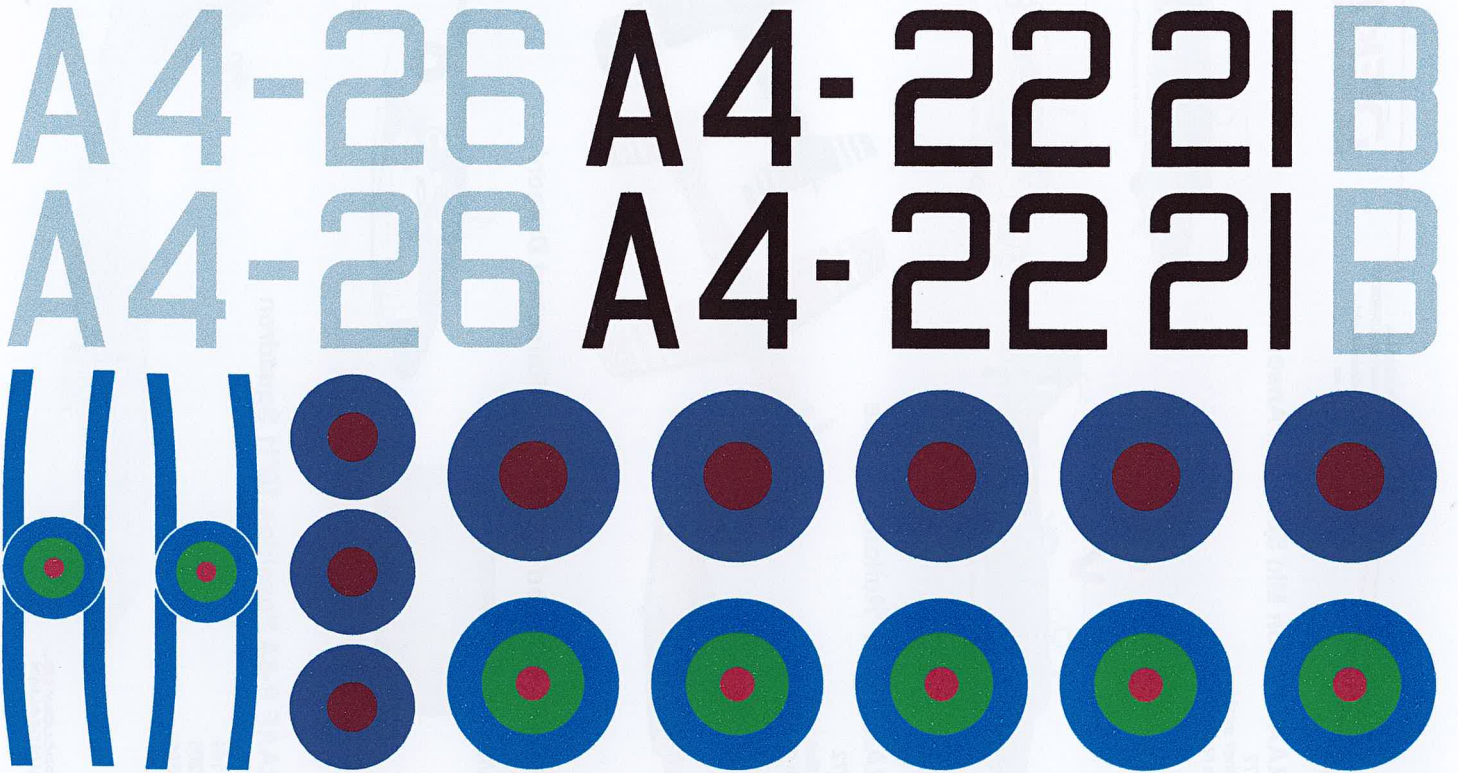

## A4-26 2 SQN 1939

AS IS THE CASE WITH RAAF ANSONS  
SERIALLED A4+ THIS AIRCRAFT HAS  
A 'SLOPING' WINDSCREEN

-  Dark Green
-  Dark Earth
-  Night

# ANSONS OF 2 AND 22 SQUADRON

## A4-21 / A4-22 22 SQN RAAF

AS IS THE CASE WITH RAAF ANSONS  
SERIALLED A4- THIS AIRCRAFT HAS  
A 'SLOPING' WINDSCREEN

Areas printed white on the decal sheet are shown in green here for clarity

A4-21 A4-21 A4-22 A4-22 A4-26 A4-26 A4-26 A4-26 1/48 ANSON RAAF '2 AND 22 SQN' **DEKLS II**

Spares-Because sometimes 'stuff' happens!

Whites are provided to be placed under the corresponding colour decal to enhance colour.

A4-26 A4-22 21B

A4-26 A4-22 21B

A4-26 A4-21 22

A4-26 BB

A4-26