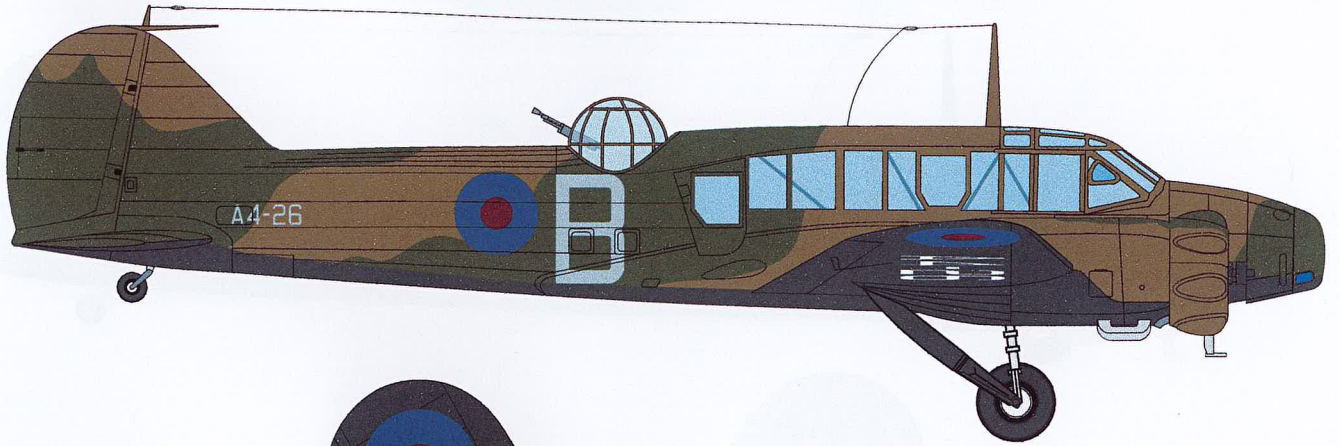

ANSONS OF 2 AND 22 SQUADRON