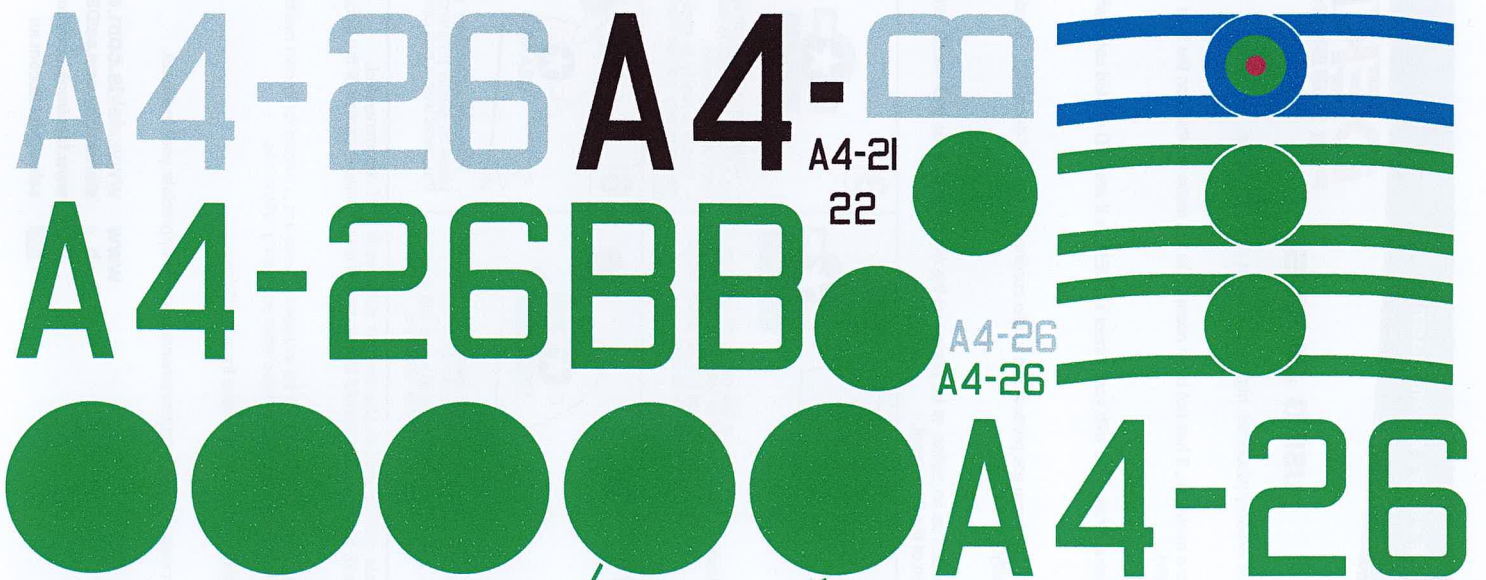

## A4-21 / A4-22 22 SQN RAAF

AS IS THE CASE WITH RAAF ANSONS  
SERIALLED A4- THIS AIRCRAFT HAS  
A 'SLOPING' WINDSCREEN

Areas printed white on the decal sheet are shown in green here for clarity

A4-21 A4-21 A4-22 A4-22 A4-26 A4-26 A4-26 A4-26 1/48 ANSON RAAF '2 AND 22 SQN' **DEKLS II**

Spares-Because sometimes 'stuff' happens!

Whites are provided to be placed under the corresponding colour decal to enhance colour.

A4-26 A4-22 21B

A4-26 A4-22 21B

A4-26 A4-21 22

A4-26 BB

A4-26