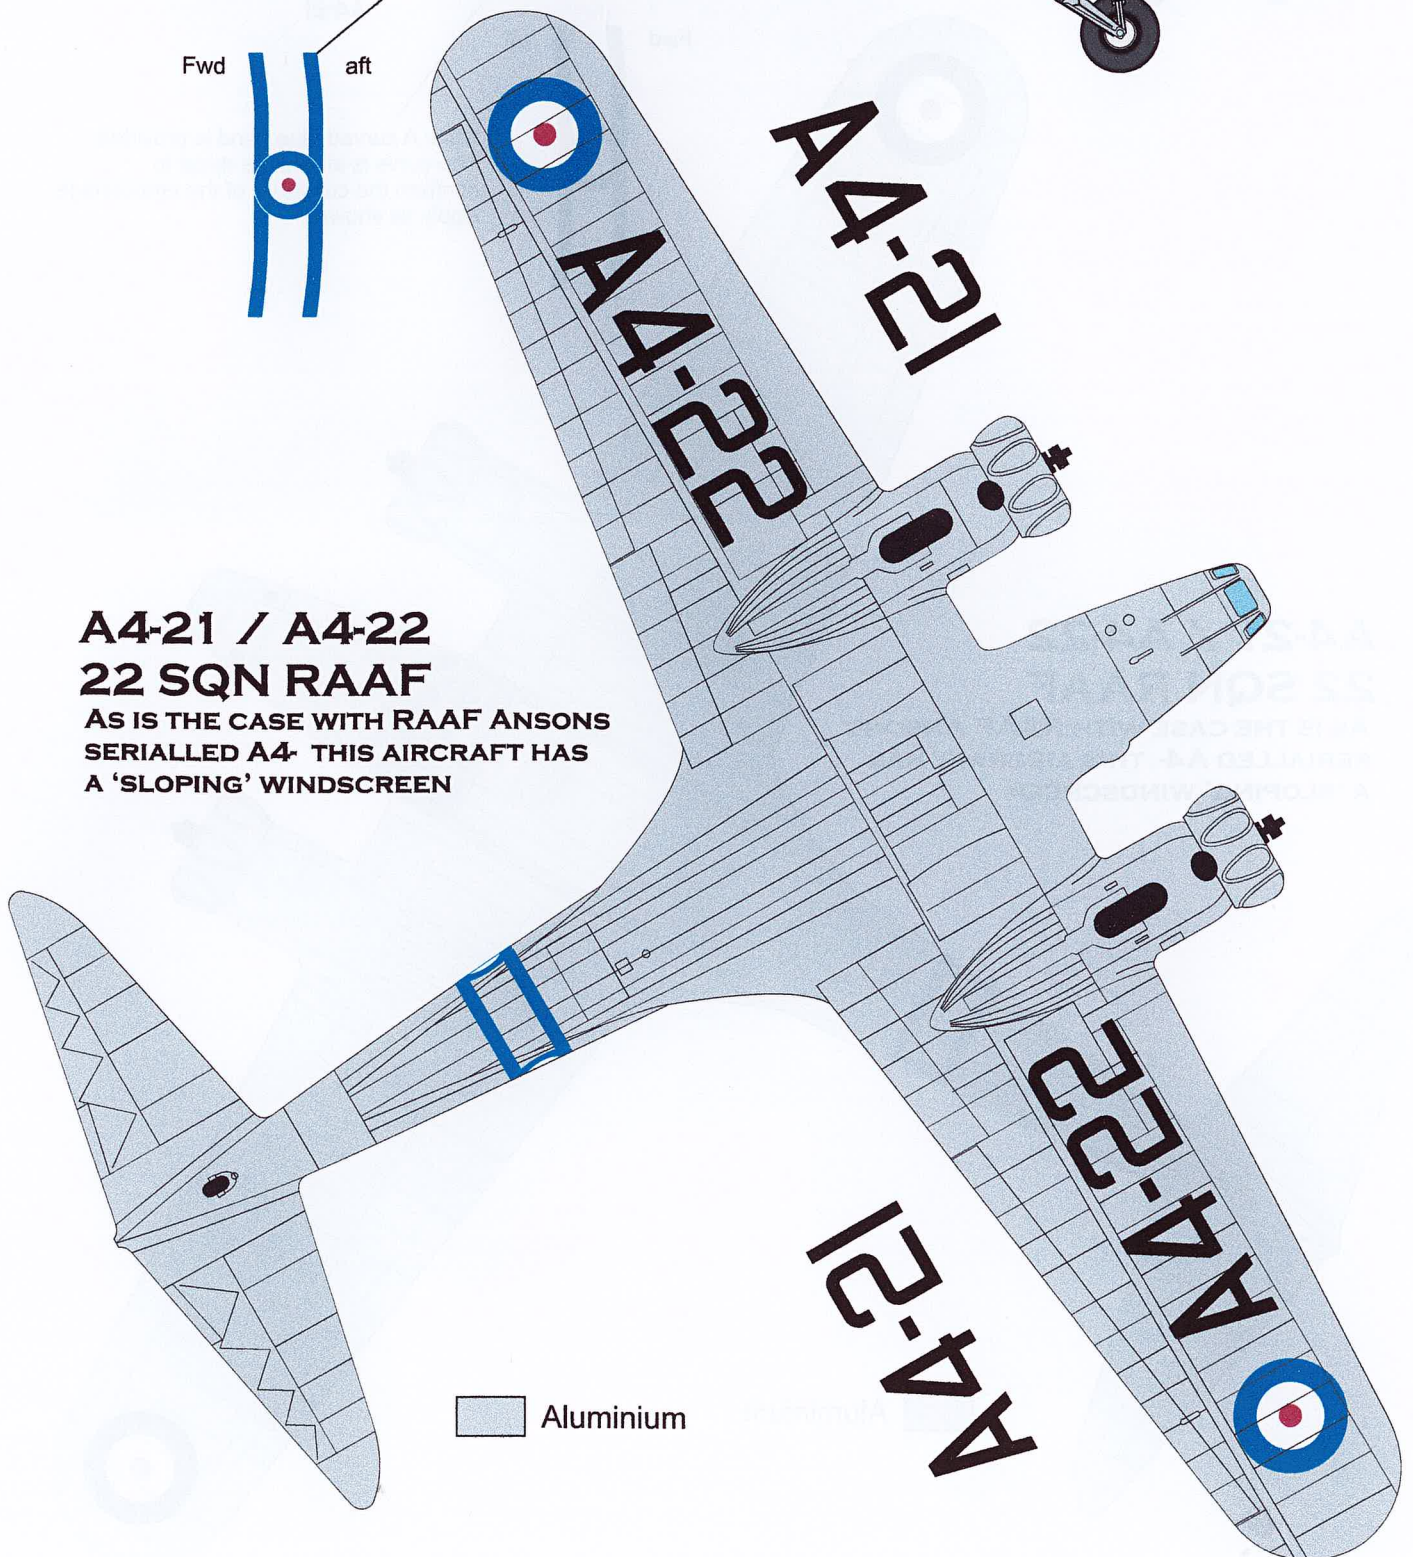

## A4-26 2 SQN 1939

AS IS THE CASE WITH RAAF ANSONS  
SERIALLED A4- THIS AIRCRAFT HAS  
A 'SLOPING' WINDSCREEN

-  Dark Green
-  Dark Earth
-  Night

## A4-26 2 SQN 1939

AS IS THE CASE WITH RAAF ANSONS  
SERIALLED A4+ THIS AIRCRAFT HAS  
A 'SLOPING' WINDSCREEN

-  Dark Green
-  Dark Earth
-  Night

# ANSONS OF 2 AND 22 SQUADRON

## A4-21 / A4-22 22 SQN RAAF

AS IS THE CASE WITH RAAF ANSONS  
SERIALLED A4- THIS AIRCRAFT HAS  
A 'SLOPING' WINDSCREEN

Areas printed white on the decal sheet are shown in green here for clarity

A4-21 A4-21 A4-22 A4-22 A4-26 A4-26 A4-26 A4-26 1/48 ANSON RAAF '2 AND 22 SQN' **DEKLS II**