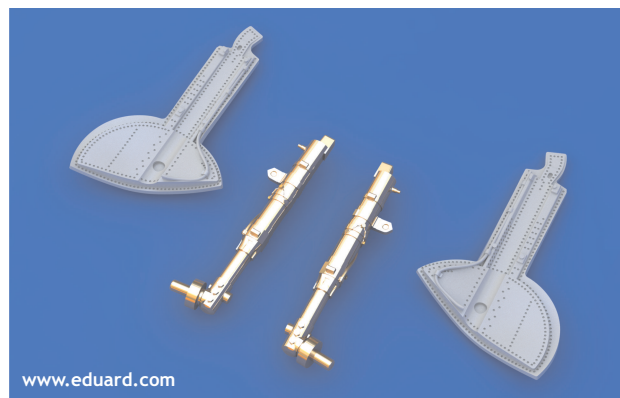

648 124 Spitfire undercarriage legs

For early Spitfire Mk.IXc
For Eduard kit - pro stavebnici Eduard

eduard
BRASSIN

1/48 scale

COLOURS

Mr. COLOR SUPER METALLIC

[\[SM 06\]](#)

ALUMINIUM

Mr. METAL COLOR

[\[MC213\]](#)

ALUMINIUM

This product contains metal and resin detail parts for upgrading scale plastic models. When selecting this set make sure that it is for the kit mentioned in product name as these sets are made specifically for that kit. When upgrading the model some cutting or corrections may be necessary for parts to fit accurately. **WARNING!** This set contains small and sharp parts. Work carefully in a ventilated and well-lit room. Safety glasses are recommended. This product is not suitable for children below 14 years of age.

eduard

435 21 Obrnice 170
Czech Republic

648 124 Spitfire undercarriage legs 1/48

For Eduard kit - pro stavebnici Eduard

BRASSIN

BRASSIN

eduard

BEST ~~BRASS~~ RESIN AROUND!

 SYMMETRICAL ASSEMBLY
SYMETRICKÁ MONTÁŽ

- | | |
|---|---|
|  REMOVE
ODSTRANIT |  BEND
OHNOUT |
|  GRIND
OBROUSIT |  OPTION
VOLBA |
|  DRILL HOLE
VRTAT OTVOR |  REPLACE
NAHRADIT |

BRASSIN

?
plastic parts

M1