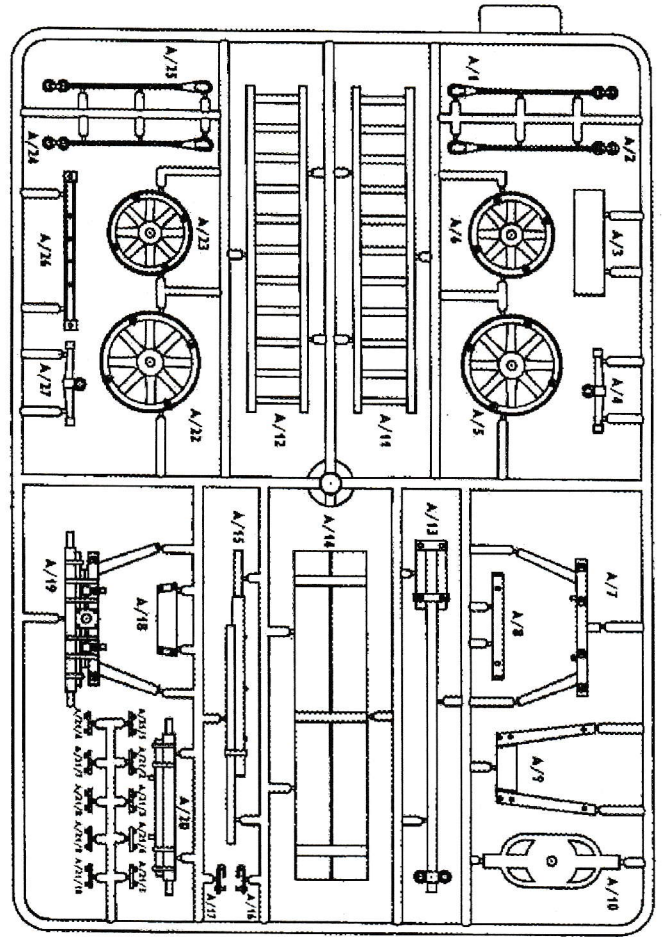

Model
Color:

Color	Vallejo	Tamiya	Lifecolor	Humbrol	Agama
A Skin Tone	928	XF15	UA081	61	25M
B Black	950	X10	LC02	33	07M
C German Feldgrey	920	XF59	UA402	76	N33
D Military Green	890	XF58	UA078	149	N1M
E Flat Brown	984	XF64	UA405	160	N22M
F Gunmetal	863	X10	LC76	53	32ME
G Hull Red	985	XF9	LC17	98	12M
H Aluminium	997	X11	LC24	11	46ME
I Brown Yellow	978	XF49	UA097	94	11M
J Wood	916	XF59	UA081	63	11M
K Grey	866	XF22	UA404	145	N19M

B

C

MIB NeMB3538 "Somewhere in Europe..."
 KASPER SÖHN CFTG. <http://www.mibkd.info>