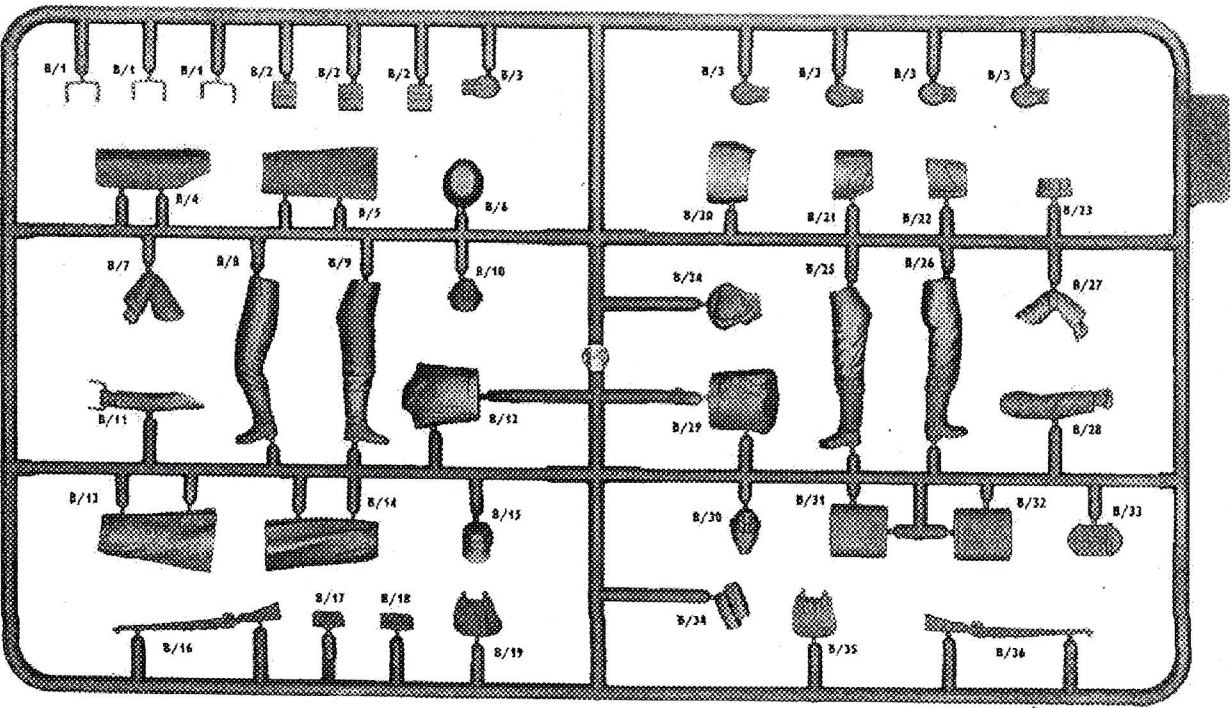

Model
Color:

Color	Vallejo	Tamiya	Lifecolor	Humbrol	Agama
A Skin Tone	928	XF15	UA081	61	25M
B Black	950	X10	LC02	33	07M
C German Feldgrey	920	XF59	UA402	76	N33
D Military Green	890	XF58	UA078	149	N1M
E Flat Brown	984	XF64	UA405	160	N22M
F Gunmetal	863	X10	LC76	53	32ME
G Hull Red	985	XF9	LC17	98	12M
H Aluminium	997	X11	LC24	11	46ME
I Brown Yellow	978	XF49	UA097	94	11M
J Wood	916	XF59	UA081	63	11M
K Grey	866	XF22	UA404	145	N19M

B

C

MIB NeMB3538 "Somewhere in Europe..."
 KASPER SÖHN CFTG. <http://www.mibkd.info>