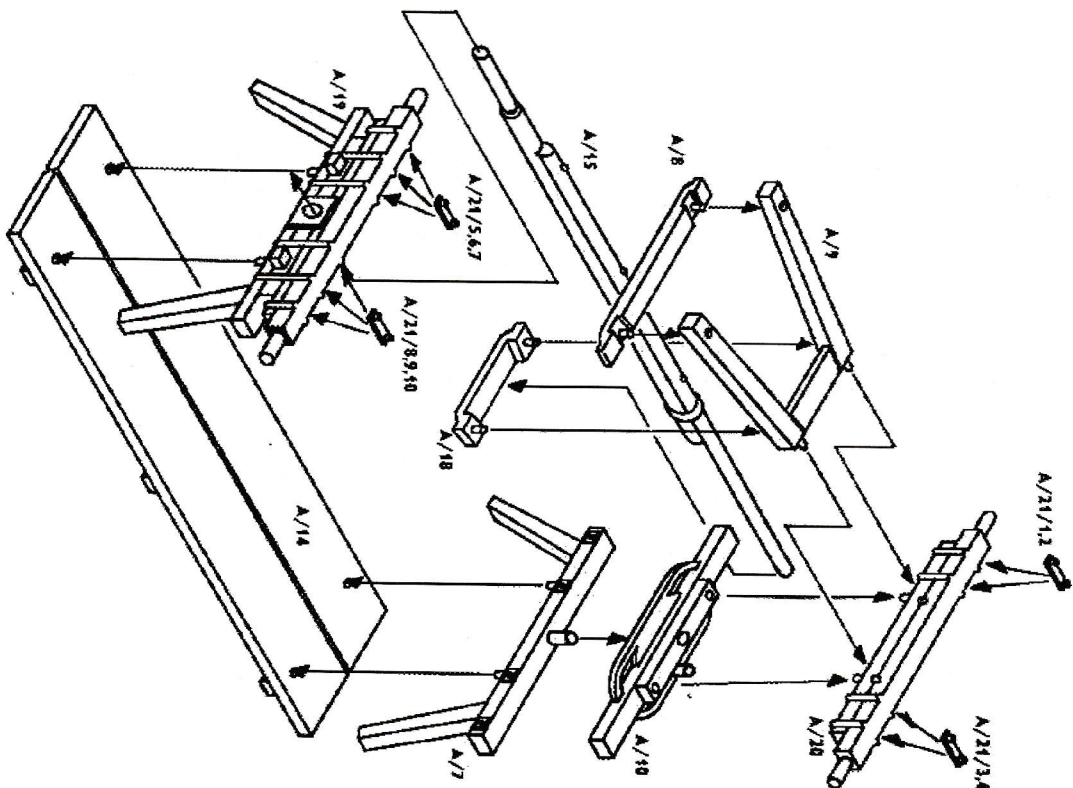

MIB NeMB3538 "Somewhere in Europe..."
KASPER SÖHN CFTG. <http://www.mibkd.info>