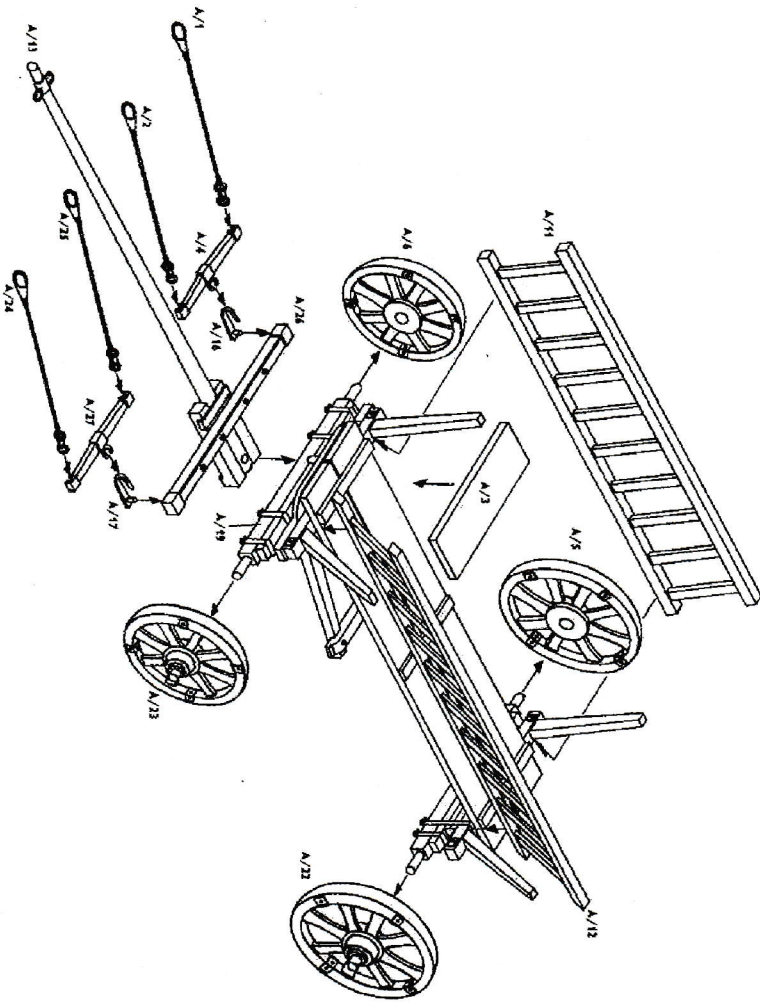

MIB NeMB3538 "Somewhere in Europe..."
KASPER SÖHN CFTG. <http://www.mibkd.info>