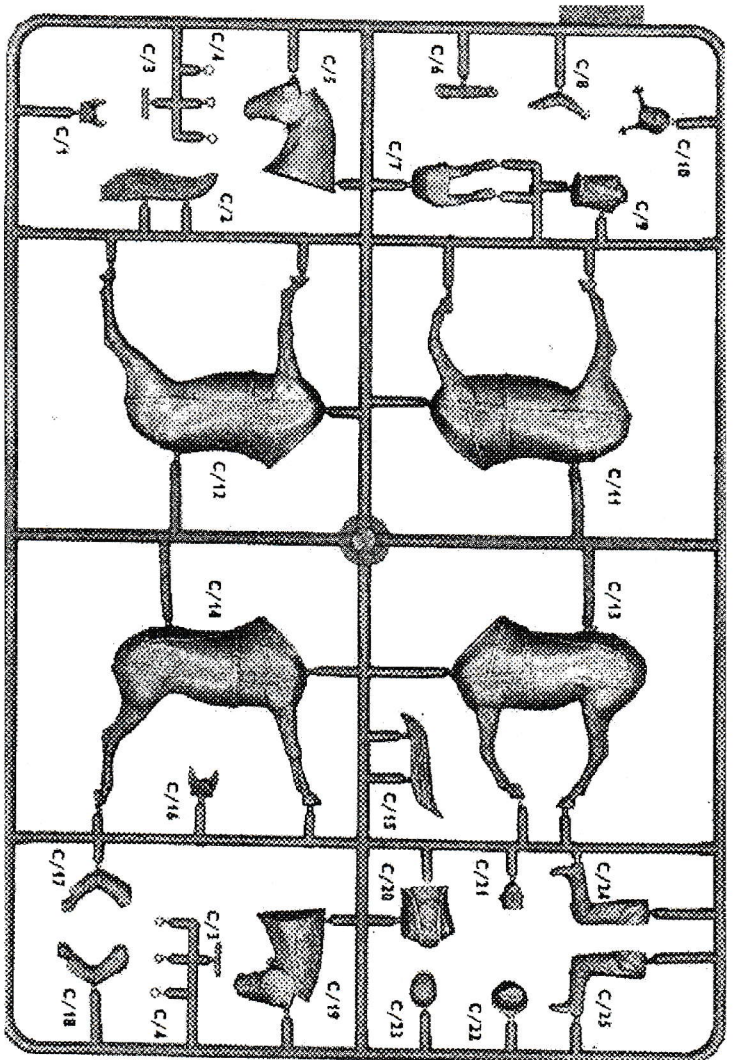

Model
Color:

Color	Vallejo	Tamiya	Lifecolor	Humbrol	Agama
A Skin Tone	928	XF15	UA081	61	25M
B Black	950	X10	LC02	33	07M
C German Feldgrey	920	XF59	UA402	76	N33
D Military Green	890	XF58	UA078	149	N1M
E Flat Brown	984	XF64	UA405	160	N22M
F Gunmetal	863	X10	LC76	53	32ME
G Hull Red	985	XF9	LC17	98	12M
H Aluminium	997	X11	LC24	11	46ME
I Brown Yellow	978	XF49	UA097	94	11M
J Wood	916	XF59	UA081	63	11M
K Grey	866	XF22	UA404	145	N19M

B

C

MIB NeMB3538 "Somewhere in Europe..."
 KASPER SÖHN CFTG. <http://www.mibkd.info>