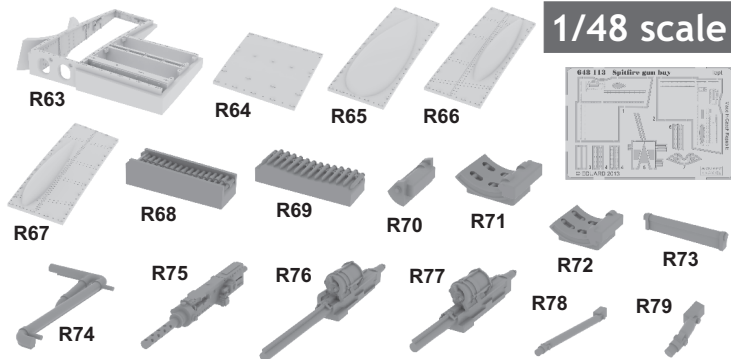

648 113 Spitfire gun bay

For Spitfire Mk.IXc or Mk.IXe
For Eduard kit - pro stavebnici Eduard

1/48 scale

COLOURS

GSI Creos (GUNZE)		Mr.METAL COLOR	
AQUEOUS	Mr.COLOR		
		MC213	STAINLESS
		MC214	DARK IRON
		MC218	ALUMINIUM
		MC219	BRASS

This product contains metal and resin detail parts for upgrading scale plastic models. When selecting this set make sure that it is for the kit mentioned in product name as these sets are made specifically for that kit. When upgrading the model some cutting or corrections may be necessary for parts to fit accurately. **WARNING!** This set contains small and sharp parts. Work carefully in a ventilated and well-lit room. Safety glasses are recommended. This product is not suitable for children below 14 years of age.

Tento výrobek obsahuje leptané a odlévané detaily pro úpravu a vylepšení plastického modelu. Při výběru sady kovových detailů zkontrolujte, zda je určena pro model, který chcete upravit. Model, pro který je sada určena, je uveden u názvu výrobku. Pro přesnou aplikaci kovových a odlévaných dílů může být zapotřebí upravit díly upravovaného modelu. **POZOR!** Sada obsahuje malé ostré díly. Pracujte ve větrané a dobře osvětlené místnosti. Doporučujeme použití ochranných brýlí. Tento výrobek není vhodný pro děti mladší 14 let.

435 21 Obrnice 170
Czech Republic