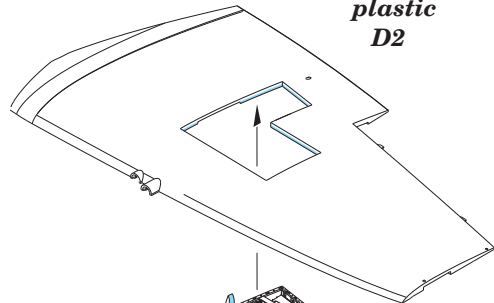

E-type

MC218
ALUMINIUM

R63

UNDERSIDE CAMOUFLAGE COLOUR

E-type

R64

MC218
ALUMINIUM

PE4

PE6

R66

plastic
D2

MC219
BRASS

MC218
ALUMINIUM

MC218
ALUMINIUM

PE5

R70

R72

MC214
DARK IRON

MC213
STAINLESS

R76

R78

MC214
DARK IRON

MC214
DARK IRON

R75

MC218
ALUMINIUM

MC218
ALUMINIUM

PE7

PE3

R69

R63

MC219
BRASS

R68

PE2

MC218
ALUMINIUM