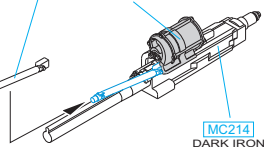

MC214
DARK IRON

MC213
STAINLESS

R76

R78

MC214
DARK IRON

MC214
DARK IRON

R75

MC218
ALUMINIUM

MC218
ALUMINIUM

PE7

PE3