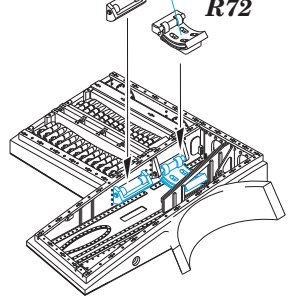

MC219
BRASS

MC218
ALUMINIUM

MC218
ALUMINIUM

PE5

R70

R72