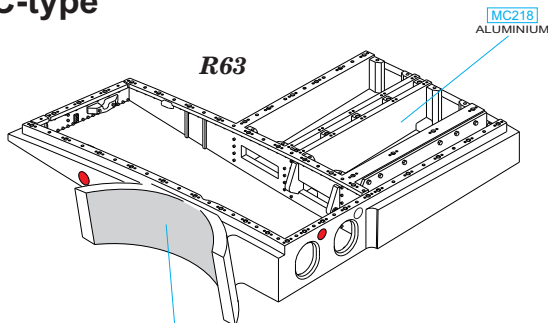

C-type

UNDERSIDE CAMOUFLAGE COLOUR