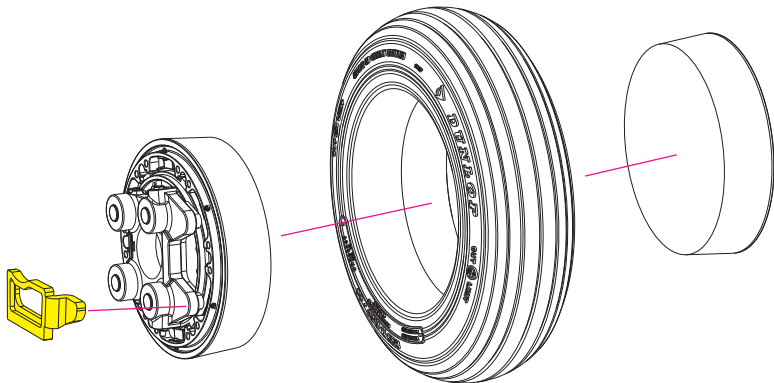

RESIN PARTS
FOR SCALE PLASTIC KITS

BAE HAWK MK200 WHEELS SET

INSTRUCTION **RS72-304**

general issues: info@reskit.com.ua / claim resolution: claims@reskit.com.ua

WWW.RESKIT.COM.UA

 www.fb.com/reskit.official