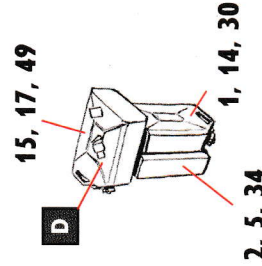

# German Tankmen, WWII

**MB**  
MASTER BOX LTD  
№MB3525

Color	Vallejo	Tamiya	Lifecolor	Humbrol	Agama
A Skin Tone	928	XF15	LC21	61	25M
B Black	950	X1	LC02	33	07M
C Grey	866	XF22	UA404	145	N19M
D German Fieldgrey	830	XF27	UA403	66	N1M