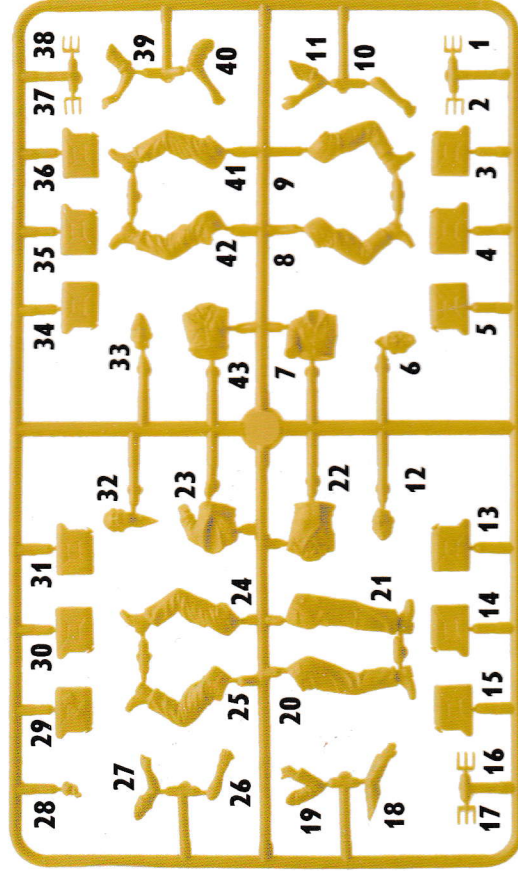

# Die SKATSPIELER

# German Tankmen, WWII

**MB**  
MASTER BOX LTD  
№MB3525

Color	Vallejo	Tamiya	Lifecolor	Humbrol	Agama
A Skin Tone	928	XF15	LC21	61	25M
B Black	950	X1	LC02	33	07M
C Grey	866	XF22	UA404	145	N19M
D German Fieldgrey	830	XF27	UA403	66	N1M