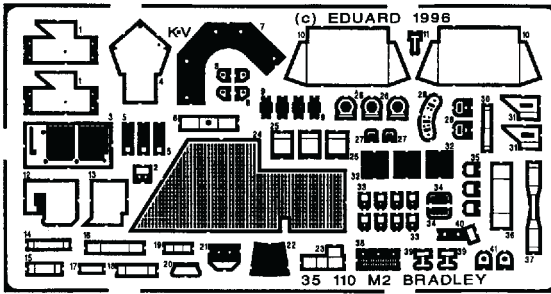

M2 Bradley - exterior

1/35 scale detail set for Tamiya kit

35 110

- OPPOSITE SIDE
- REMOVE
- REPLACE