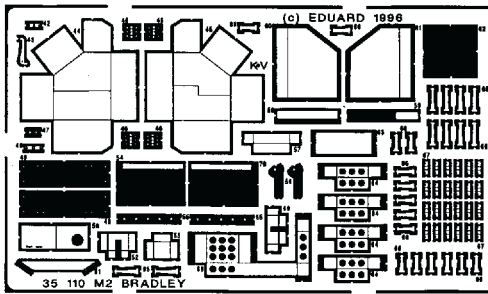

M2 Bradley - exterior

1/35 scale detail set for Tamiya kit

35 110

- OPPOSITE SIDE
- REMOVE
- REPLACE