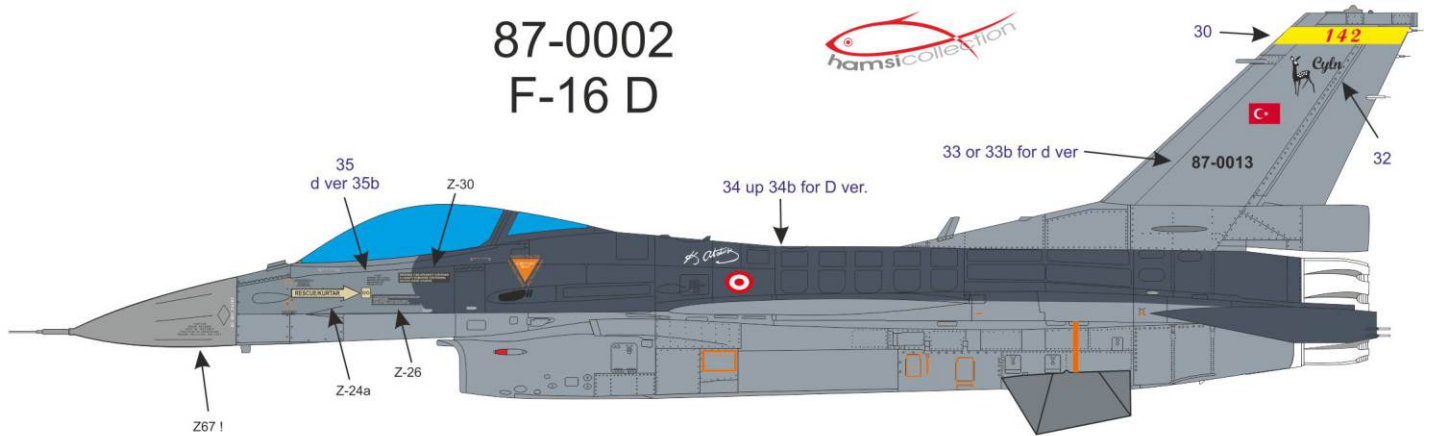

copyright 2016 © www.babibimodel.com

Main sheet numbers

91-0018 F-16 C Block 40

Main sheet numbers

87-0002
F-16 D

copyright 2016 © www.babibimodel.com

FS 36118
TESTORS- GUNSHIP GRAY - 1723
REVELL-77 TAMIYA- Xf24 HUMBROL- 125