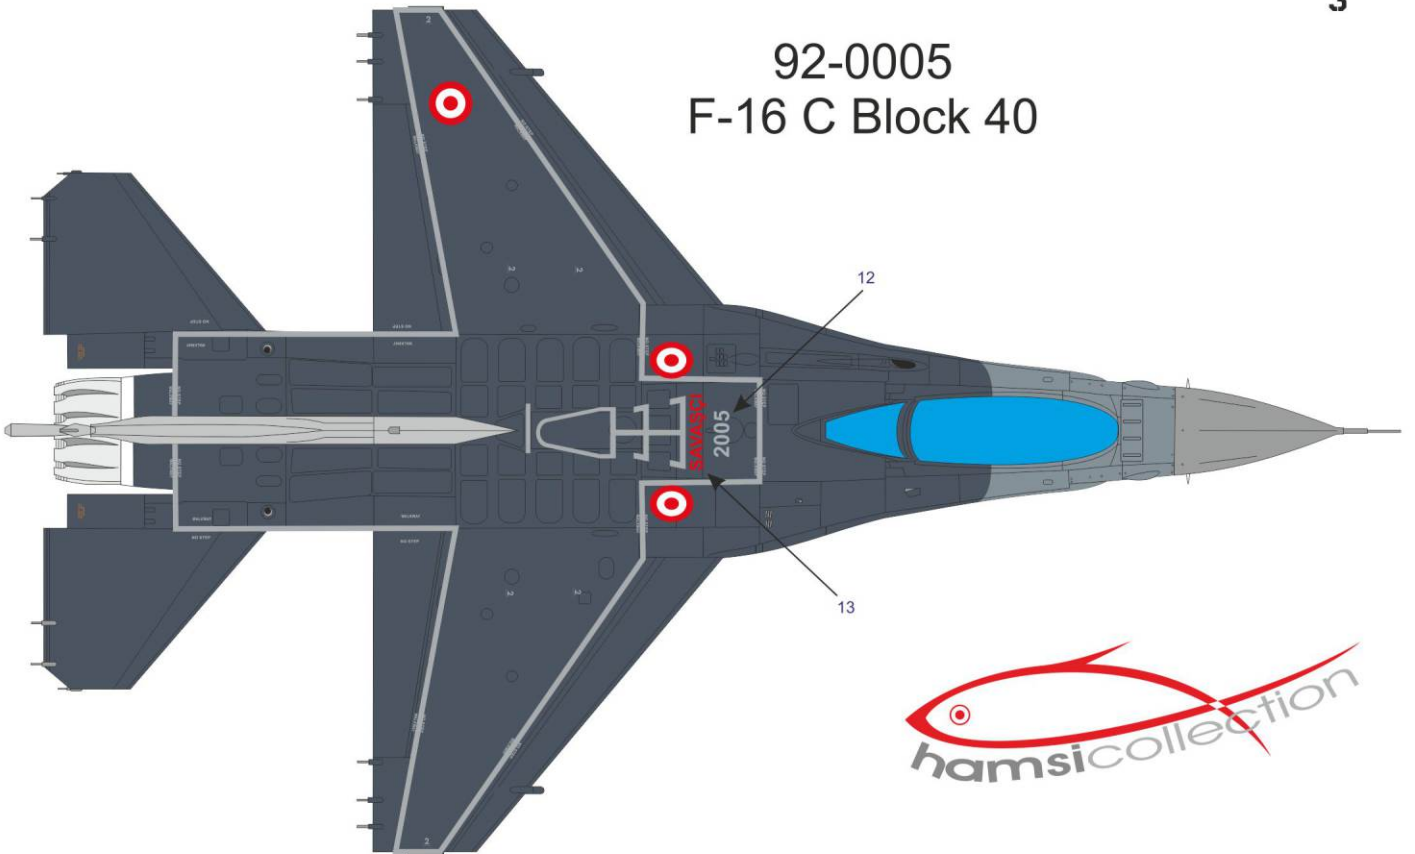

92-0005 F-16 C Block 40