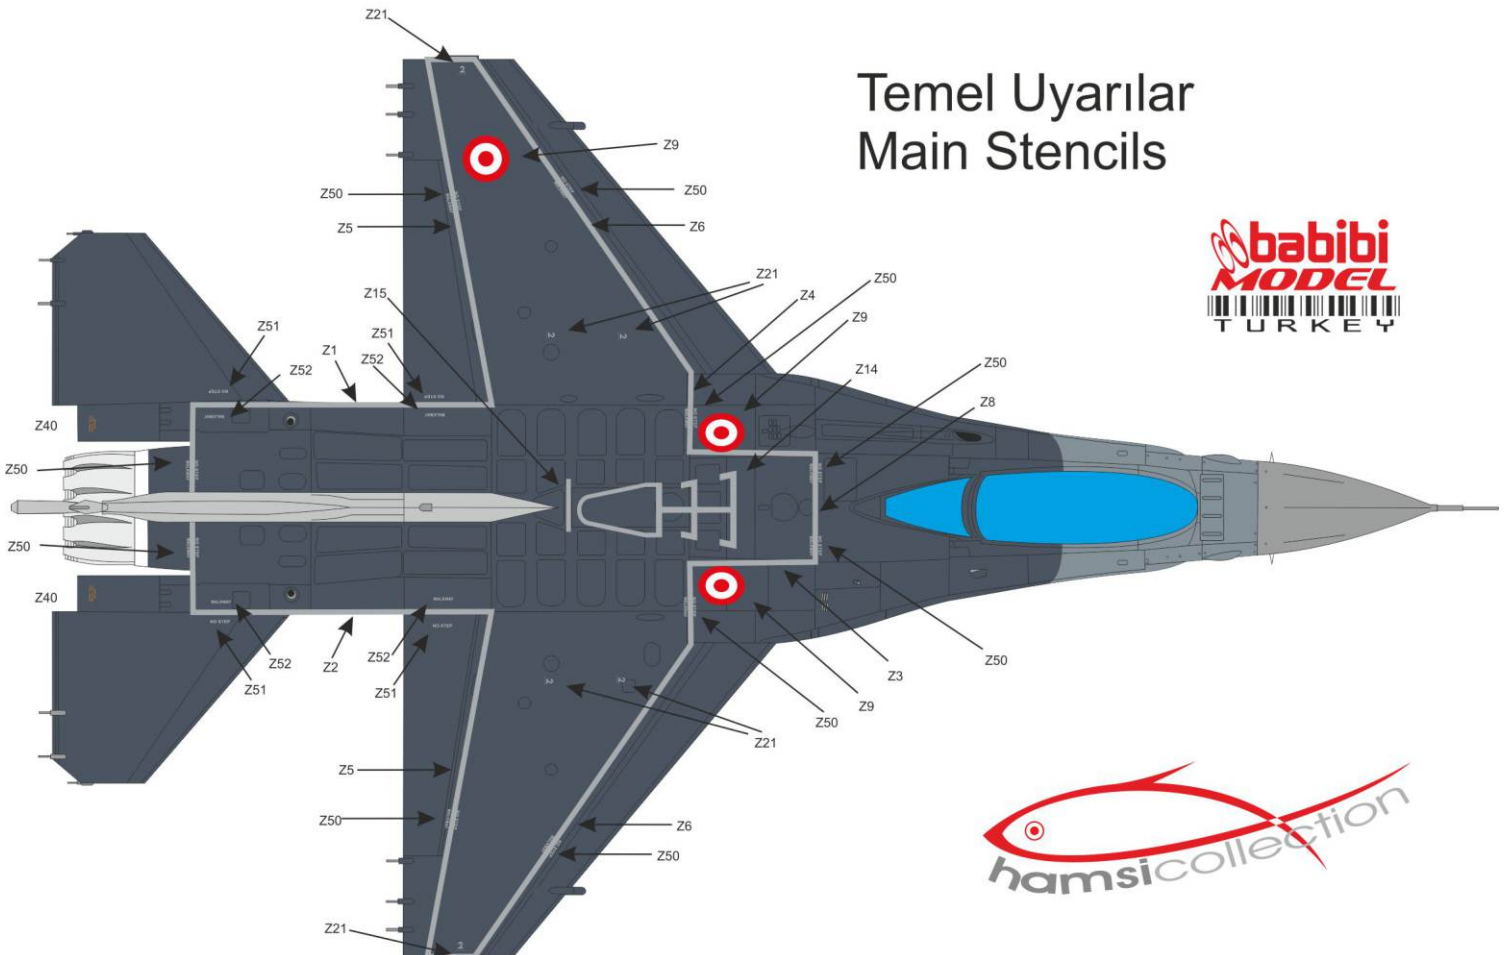

FS 36270
TESTORS- NEUT GRAY - 1725
TAMİYA- X120 HUMBROL- 126

Temel Uyarılar Main Stencils

copyright 2016 © www.babibimodel.com

Temel Uyarılar Main Stencils

Main sheet numbers

92-0005
F-16 C Block 40

Optional:
7-8-9-10-11
for Mig and Mil killers from Syria.
please e-mail to us for other versions.
info@babibimodel.com