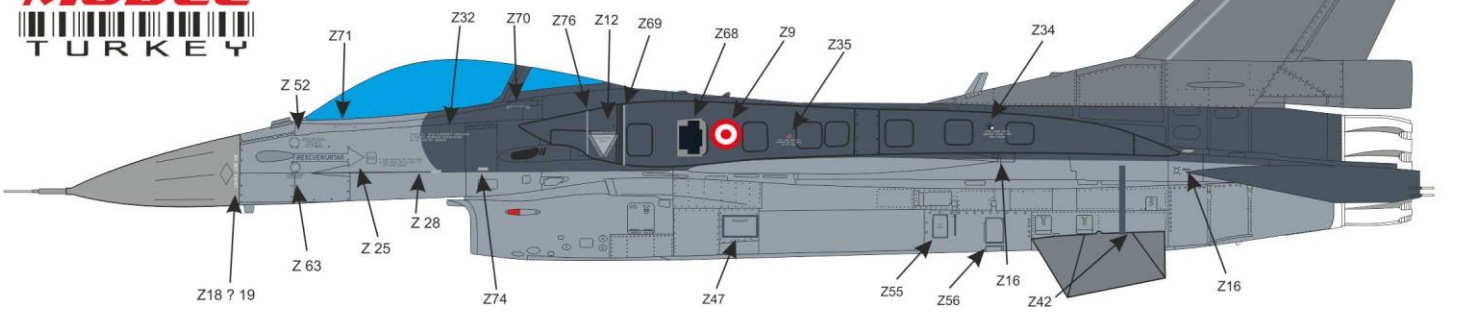

F-16 C Block 50 plus stencils