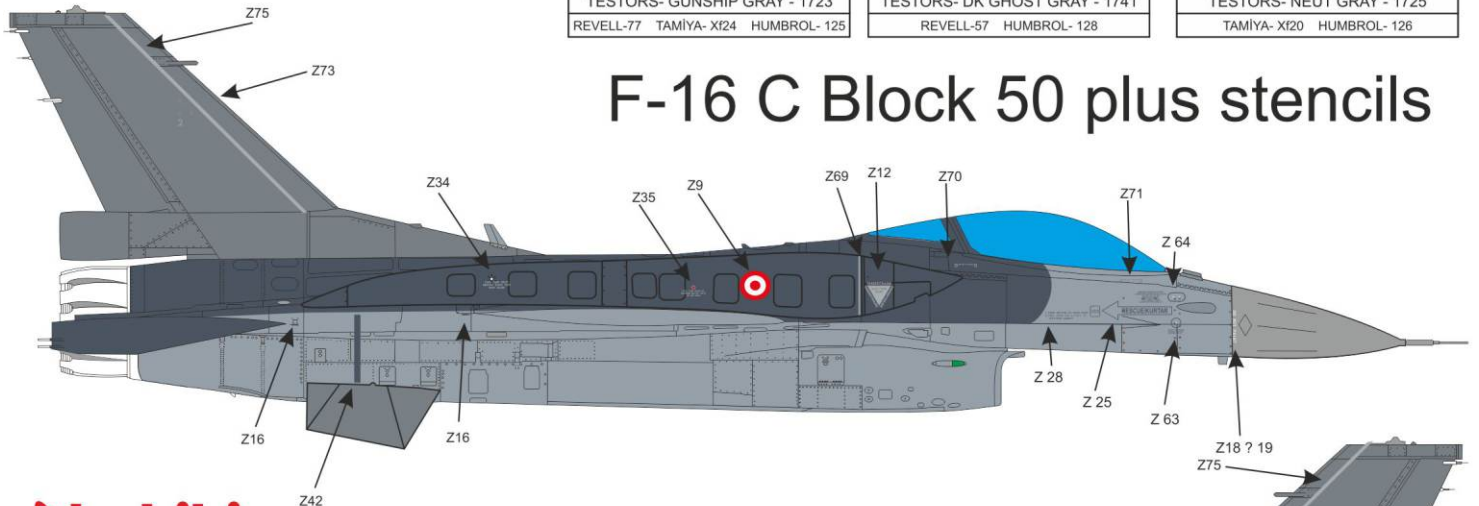

FS 36270
TESTORS- NEUT GRAY - 1725
TAMIYA- X120 HUMBROL- 126

F-16 C Block 50 plus stencils

Main sheet numbers

07-1005 F-16 C Block 50+

copyright 2016 © www.babibimodel.com

for other numbers and versions please e-mail to us
info@babibimodel.com