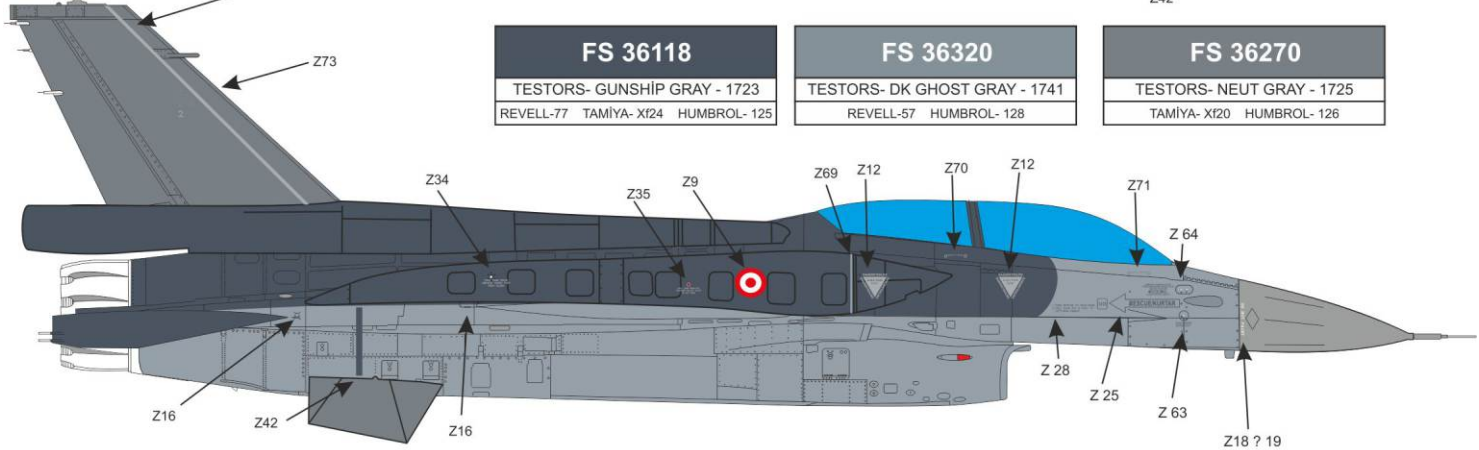

FS 36118
TESTORS- GUNSHIP GRAY - 1723
REVELL-77 TAMIYA- X124 HUMBROL- 125

FS 36320
TESTORS- DK GHOST GRAY - 1741
REVELL-57 HUMBROL- 128

FS 36270
TESTORS- NEUT GRAY - 1725
TAMIYA- X120 HUMBROL- 126