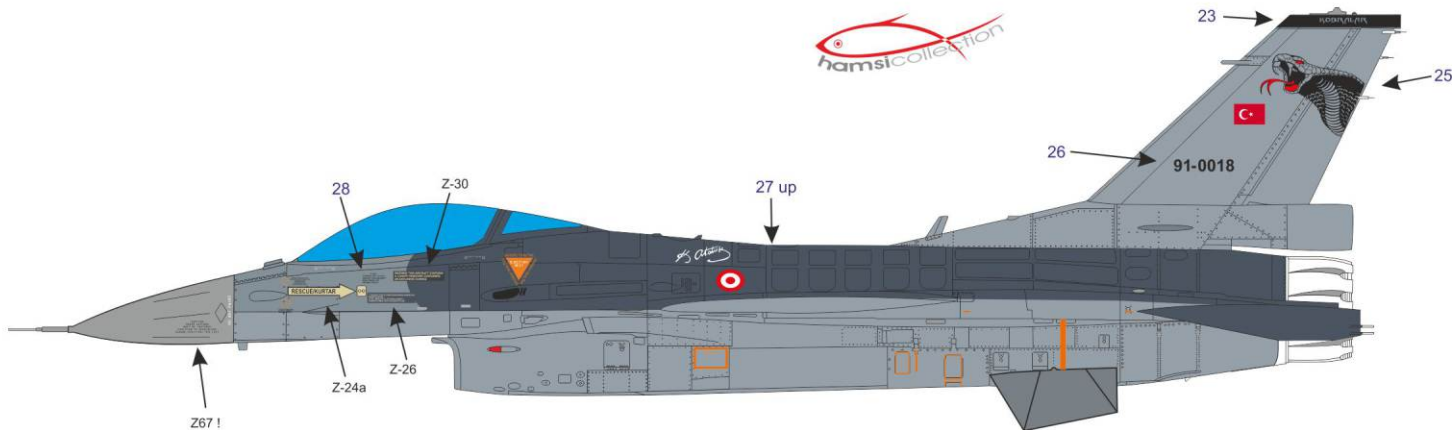

91-0018 F-16 C Block 40