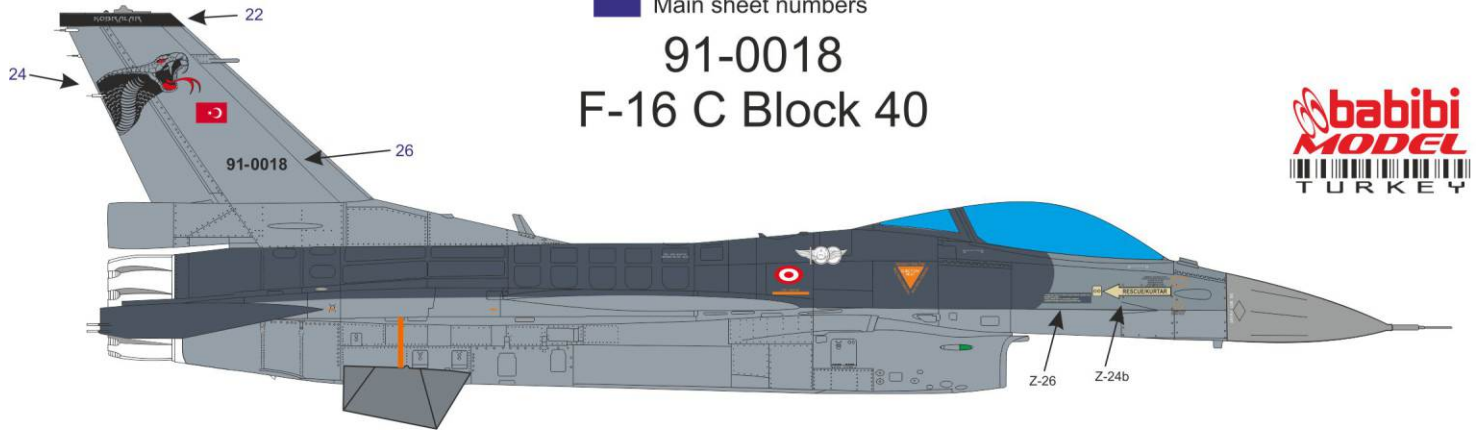

91-0018 F-16 C Block 40