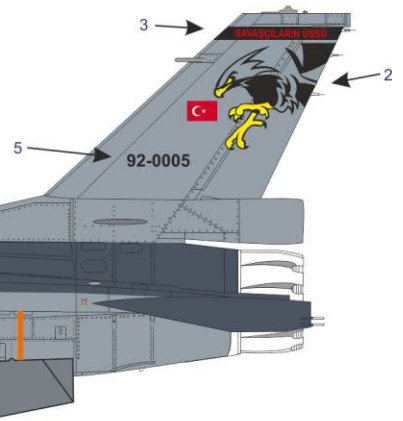

FS 36270
TESTORS- NEUT GRAY - 1725
TAMİYA- X120 HUMBROL- 126

Temel Uyarılar Main Stencils

copyright 2016 © www.babibimodel.com

Temel Uyarılar Main Stencils

Main sheet numbers

92-0005
F-16 C Block 40

Optional:
7-8-9-10-11
for Mig and Mil killers from Syria.
please e-mail to us for other versions.
info@babibimodel.com