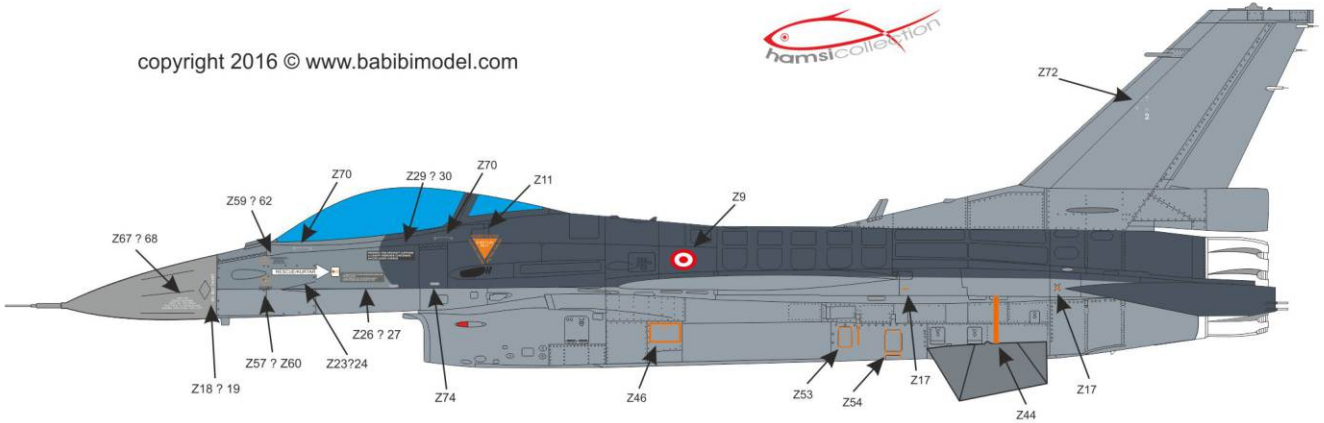

copyright 2016 © www.babibimodel.com