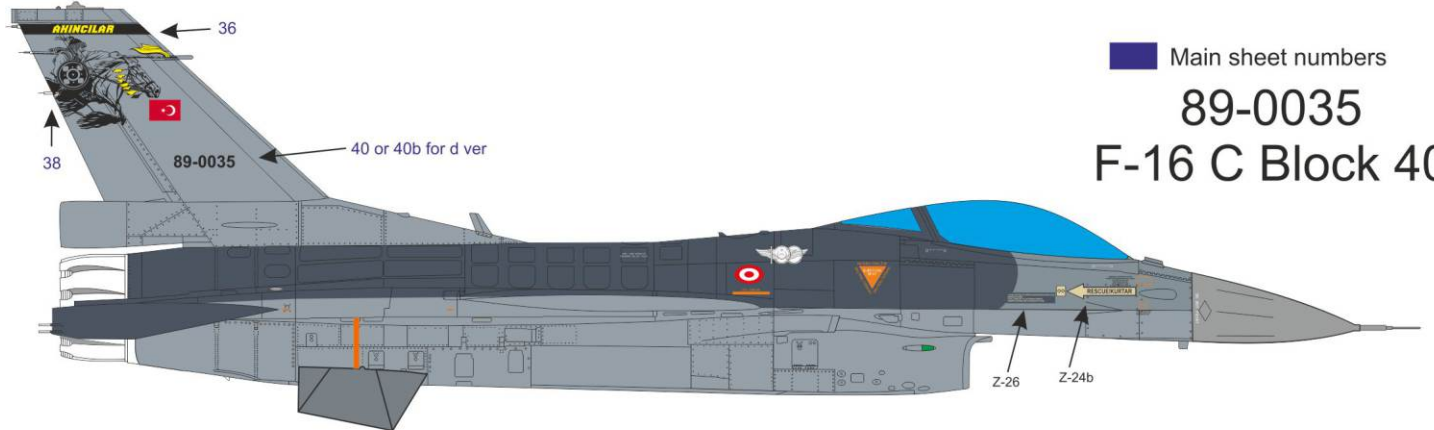

copyright 2016 © www.babibimodel.com

FS 36118
TESTORS- GUNSHIP GRAY - 1723
REVELL-77 TAMIYA- Xf24 HUMBROL- 125

FS 36320
TESTORS- DK GHOST GRAY - 1741
REVELL-57 HUMBROL- 128

FS 36375
TESTORS- LT GHOST GRAY - 1728
TAMIYA- Xf19 HUMBROL- 127

FS 36270
TESTORS- NEUT GRAY - 1725
TAMIYA- Xf20 HUMBROL- 126