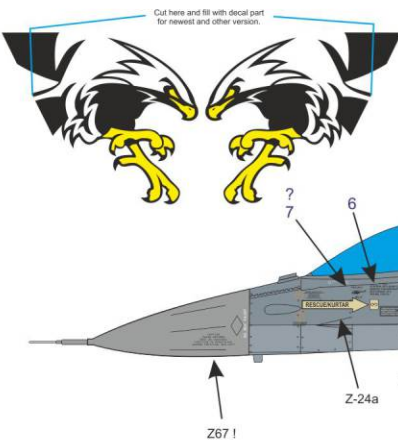

FS 36270
TESTORS- NEUT GRAY - 1725
TAMİYA- X120 HUMBROL- 126

Temel Uyarılar Main Stencils

copyright 2016 © www.babibimodel.com

Temel Uyarılar Main Stencils

Main sheet numbers

92-0005
F-16 C Block 40

Optional:
7-8-9-10-11
for Mig and Mil killers from Syria.
please e-mail to us for other versions.
info@babibimodel.com