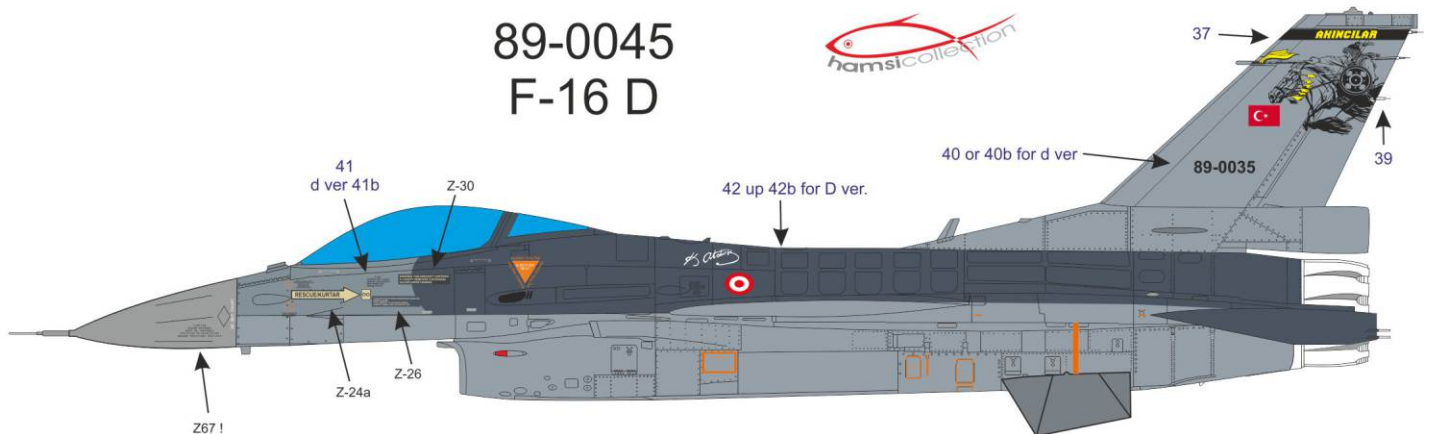

89-0035
F-16 C Block 40

89-0045
F-16 D