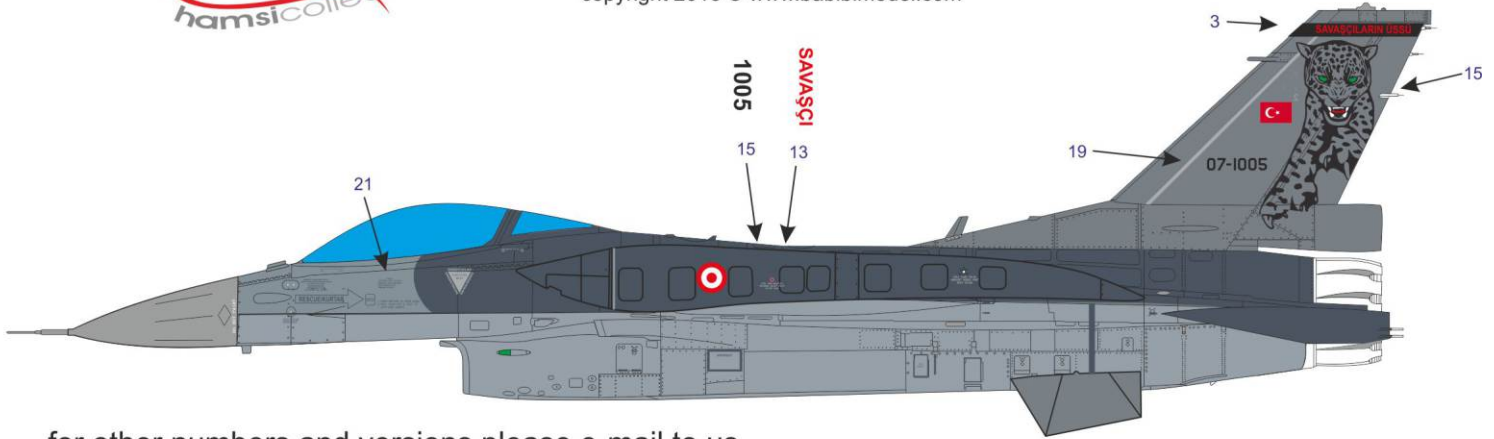

FS 36270
TESTORS- NEUT GRAY - 1725
TAMIYA- X120 HUMBROL- 126

F-16 C Block 50 plus stencils

Main sheet numbers

07-1005 F-16 C Block 50+

copyright 2016 © www.babibimodel.com

for other numbers and versions please e-mail to us
info@babibimodel.com