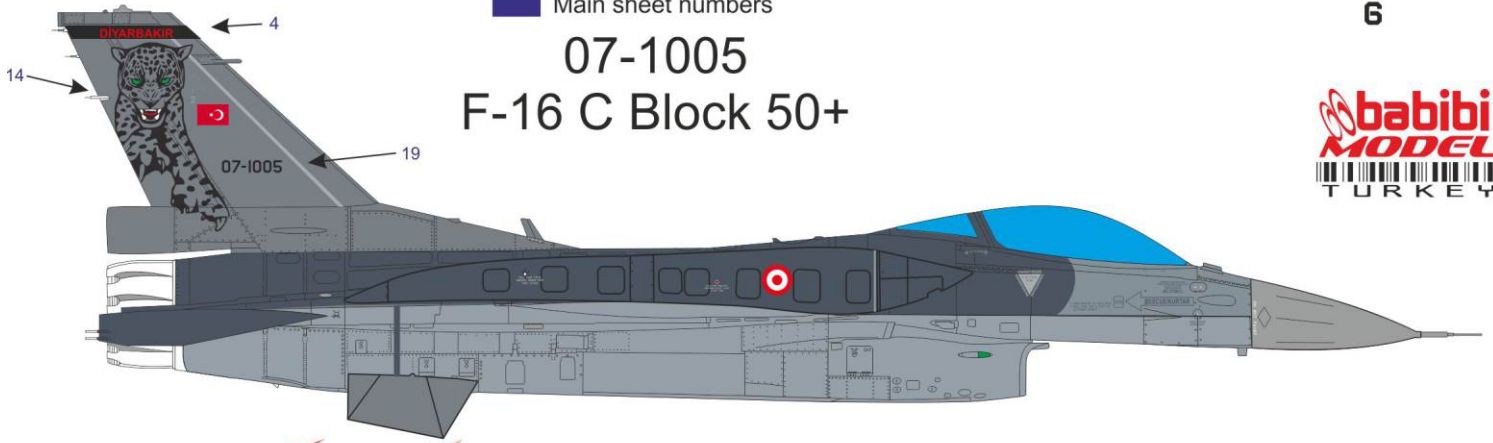

Main sheet numbers

07-1005 F-16 C Block 50+