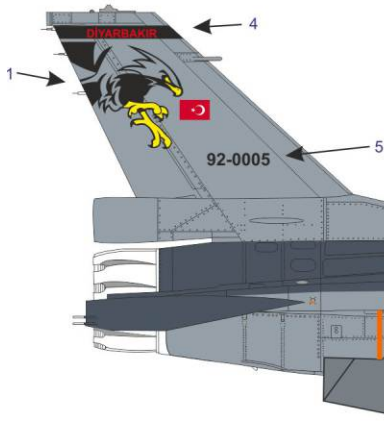

FS 36270
TESTORS- NEUT GRAY - 1725
TAMİYA- X120 HUMBROL- 126

Temel Uyarılar Main Stencils

copyright 2016 © www.babibimodel.com

Temel Uyarılar Main Stencils

Main sheet numbers

92-0005
F-16 C Block 40

Optional:
7-8-9-10-11
for Mig and Mil killers from Syria.
please e-mail to us for other versions.
info@babibimodel.com