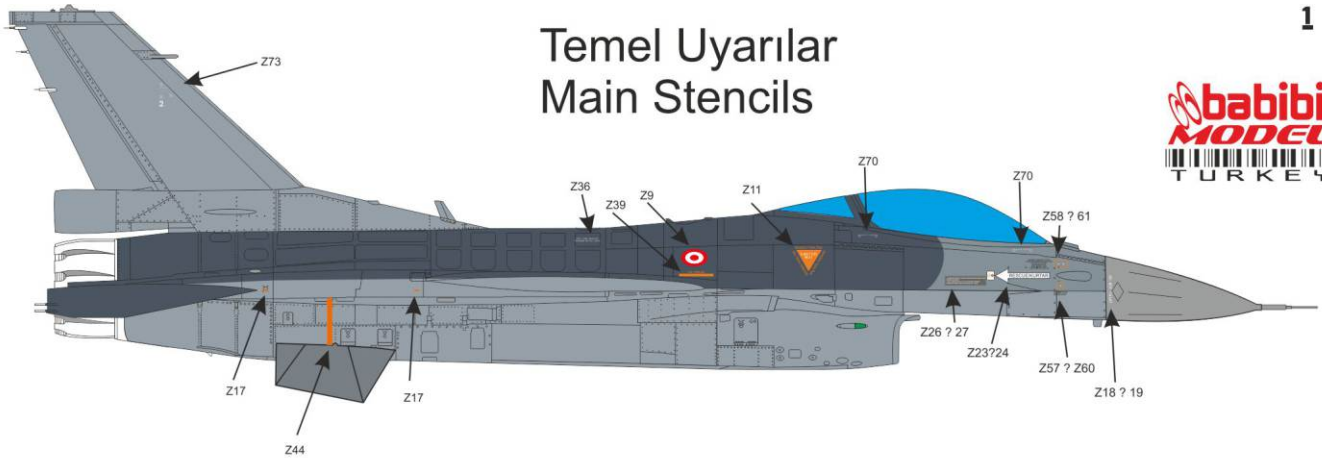

Temel Uyarılar Main Stencils