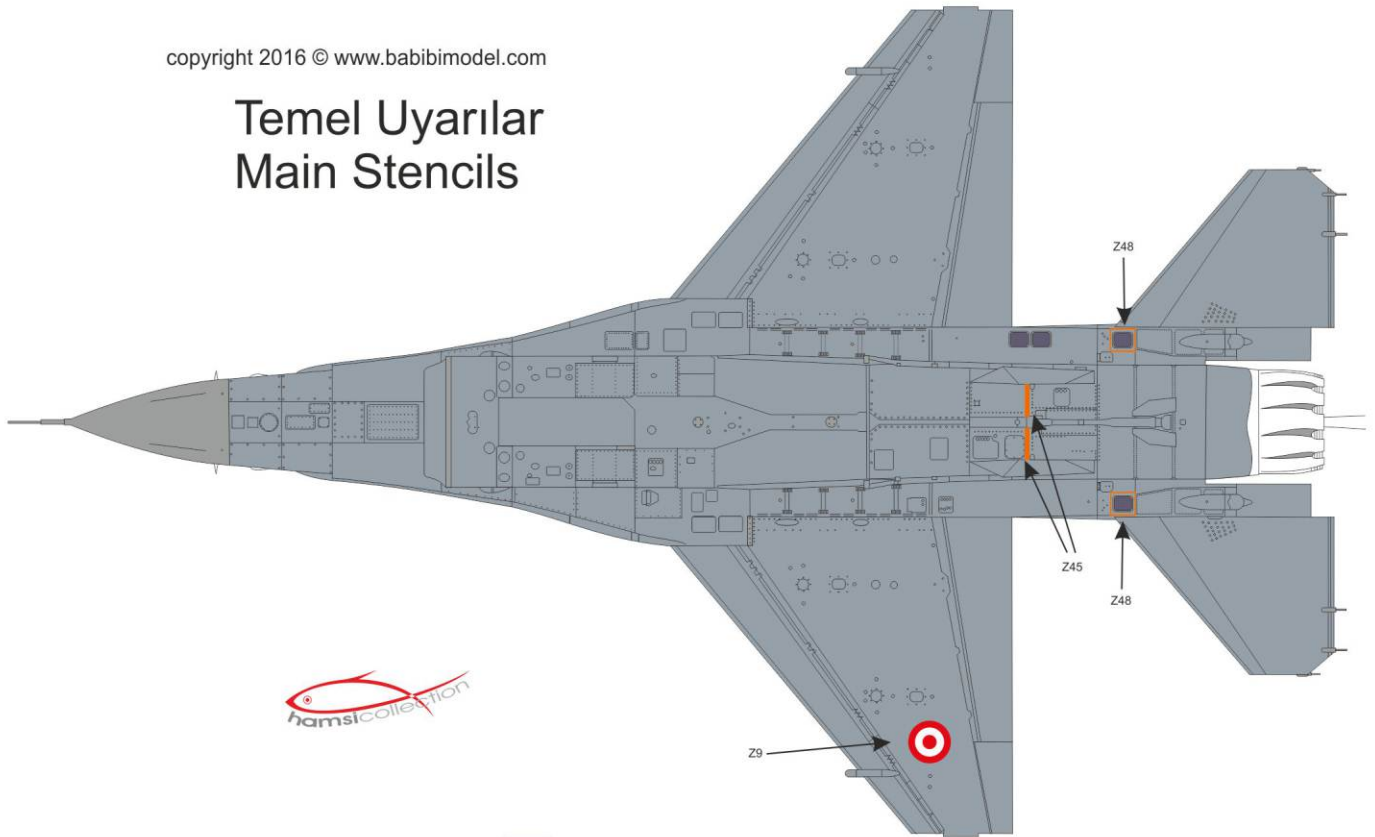

FS 36270
TESTORS- NEUT GRAY - 1725
TAMİYA- X120 HUMBROL- 126

Temel Uyarılar Main Stencils

copyright 2016 © www.babibimodel.com

Temel Uyarılar Main Stencils

Main sheet numbers

92-0005
F-16 C Block 40

Optional:
7-8-9-10-11
for Mig and Mil killers from Syria.
please e-mail to us for other versions.
info@babibimodel.com