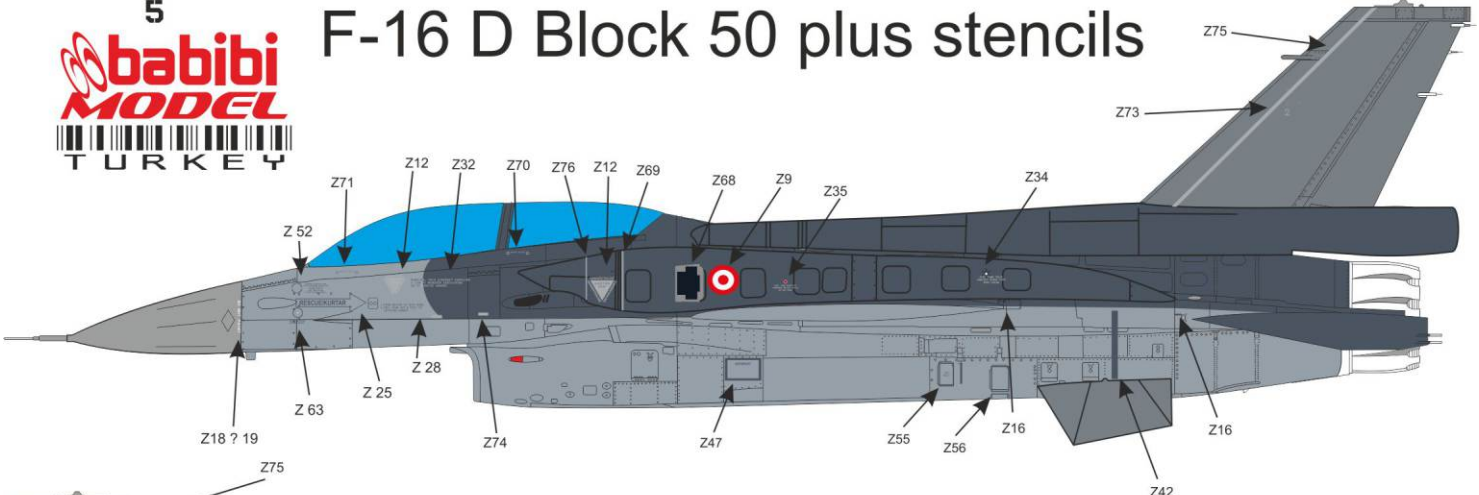

F-16 D Block 50 plus stencils