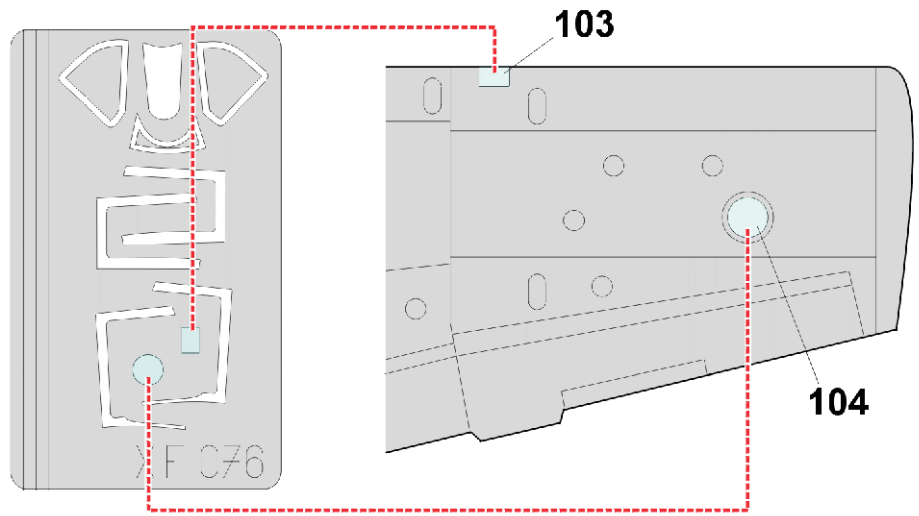

# F7F Tigercat

The die-cut mask for accurate canopy frame painting of the  
*AMT 1/48 KIT*