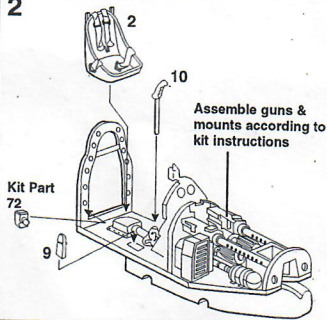

True Details #49009 P-39Q Airacobra Cockpit Set

1/48 Scale, Ex-KMC 48-6010
For Monogram-ProModeler Kit, Copyright 2003
True Details

Remove Shaded Areas

Parts Map

Assembly

1

2

3

4

Paint kit and resin parts according to kit instructions.