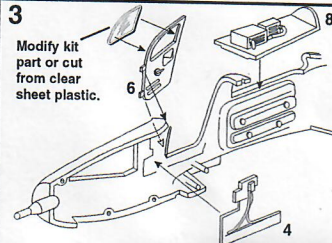

True Details #49009 P-39Q Airacobra Cockpit Set

1/48 Scale, Ex-KMC 48-6010
For Monogram-ProModeler Kit, Copyright 2003
True Details

Remove Shaded Areas

Parts Map

Assembly

1

2

3

4

Paint kit and resin parts according to kit instructions.