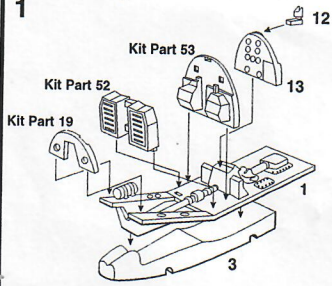

True Details #49009 P-39Q Airacobra Cockpit Set

1/48 Scale, Ex-KMC 48-6010
For Monogram-ProModeler Kit, Copyright 2003
True Details

Remove Shaded Areas

Parts Map

Assembly

1

2

3

4

Paint kit and resin parts according to kit instructions.