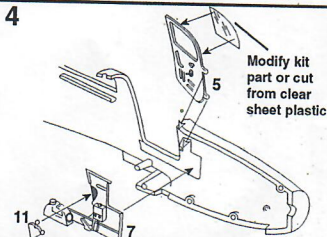

True Details #49009 P-39Q Airacobra Cockpit Set

1/48 Scale, Ex-KMC 48-6010
For Monogram-ProModeler Kit, Copyright 2003
True Details

Remove Shaded Areas

Parts Map

Assembly

1

2

3

4

Paint kit and resin parts according to kit instructions.