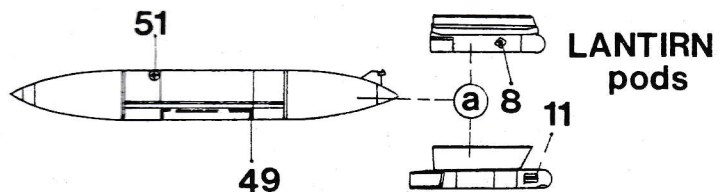

ARMAMENT:

- 1**: LANTIRN pods
2×GBU-8/GBU-15
2×AIM-7 Sparrow
1×Fuel Tank
- 2**: 18×Mk-20 Rockeye CBU
4×AIM-9L Sidewinder
2×Fuel Tank
- 3**: 2×SUU-20 dispenser
1×Fuel Tank

Model kits are produced by:
Academy, ESCI, Hasegawa,
Hobbycraft, Italeri, Monogram