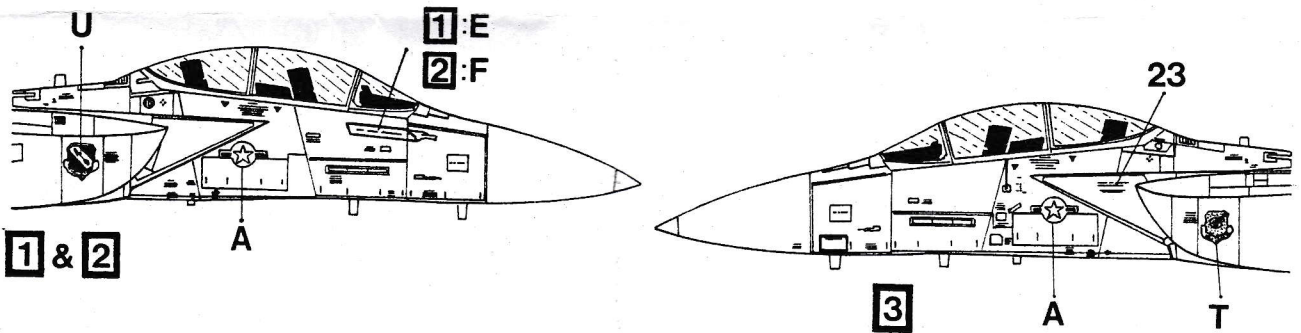

3 F-15E Strike Eagle; 57th Fighter Weapons Wing, U.S.A.F., Nellis A.F.B., 1991