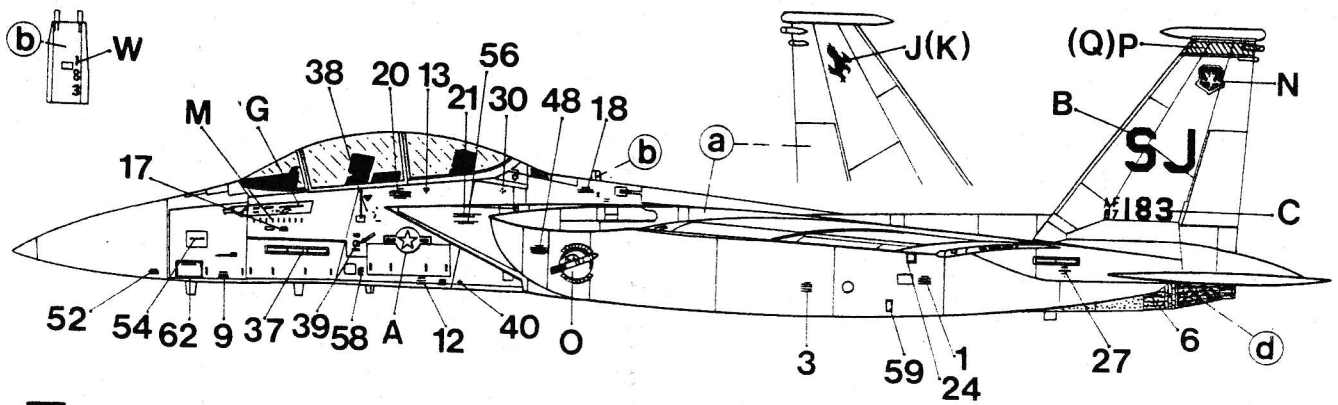

ARMAMENT:

- 1**: LANTIRN pods
2×GBU-8/GBU-15
2×AIM-7 Sparrow
1×Fuel Tank
- 2**: 18×Mk-20 Rockeye CBU
4×AIM-9L Sidewinder
2×Fuel Tank
- 3**: 2×SUU-20 dispenser
1×Fuel Tank

Model kits are produced by:
Academy, ESCI, Hasegawa,
Hobbycraft, Italeri, Monogram

**MC DONNELL DOUGLAS
F-15E STRIKE EAGLE**

		Humbrol	Revell
a	 Dark Grey FS.36118	125	79
b	 White FS.27875	130	301
c	 Aluminium	Metal- cote	99
d	 Steel	Metal- cote	91

1 F-15E Strike Eagle; 336th TFS, 4 TFW, U.S.A.F., Seymour Johnson A.F.B. Deployed to Tabuk A.B., Saudi Arabia, for Operation "DESERT STORM". February 1991