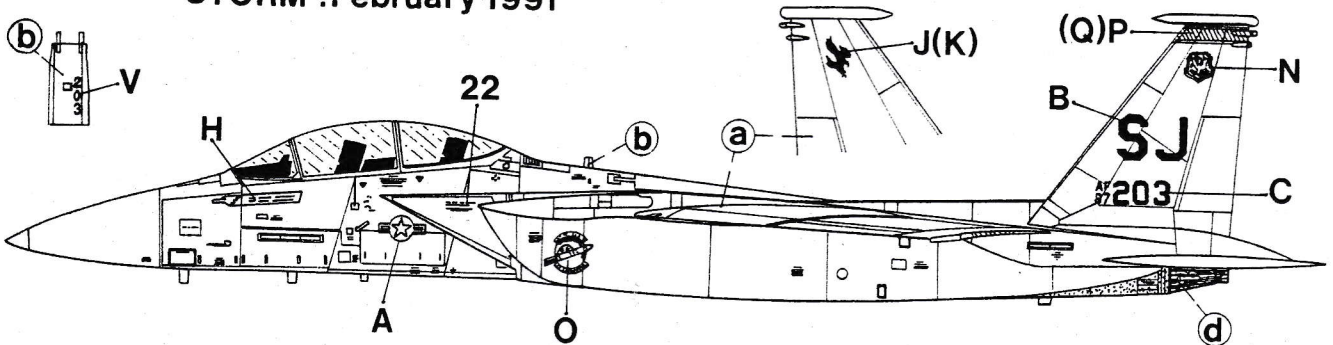

ARMAMENT:

- 1**: LANTIRN pods
2×GBU-8/GBU-15
2×AIM-7 Sparrow
1×Fuel Tank
- 2**: 18×Mk-20 Rockeye CBU
4×AIM-9L Sidewinder
2×Fuel Tank
- 3**: 2×SUU-20 dispenser
1×Fuel Tank

Model kits are produced by:
Academy, ESCI, Hasegawa,
Hobbycraft, Italeri, Monogram

**MC DONNELL DOUGLAS
F-15E STRIKE EAGLE**

		Humbrol	Revell
a	 Dark Grey FS.36118	125	79
b	 White FS.27875	130	301
c	 Aluminium	Metal- cote	99
d	 Steel	Metal- cote	91

1 F-15E Strike Eagle; 336th TFS, 4 TFW, U.S.A.F., Seymour Johnson A.F.B. Deployed to Tabuk A.B., Saudi Arabia, for Operation "DESERT STORM". February 1991