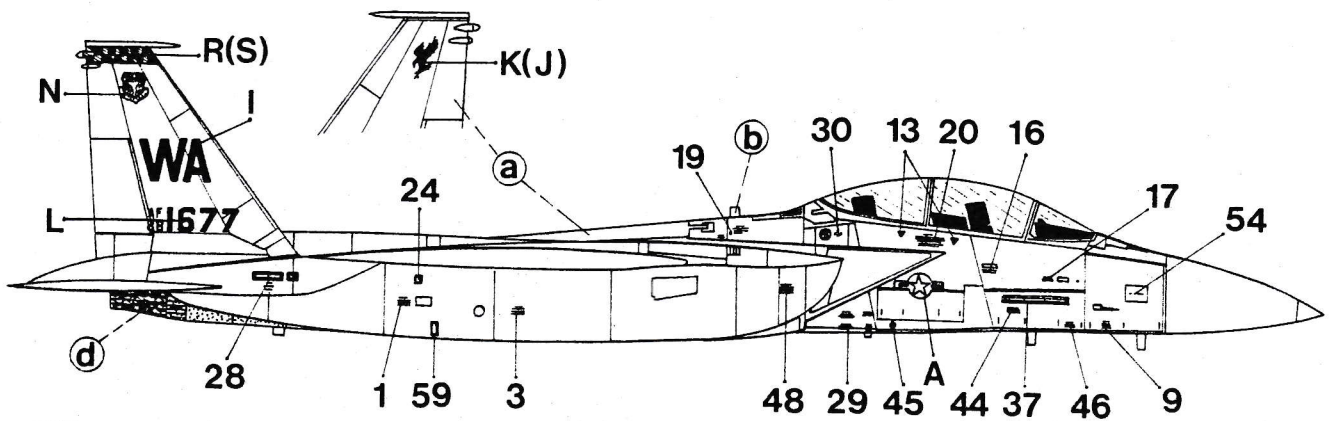

3 F-15E Strike Eagle; 57th Fighter Weapons Wing, U.S.A.F., Nellis A.F.B., 1991