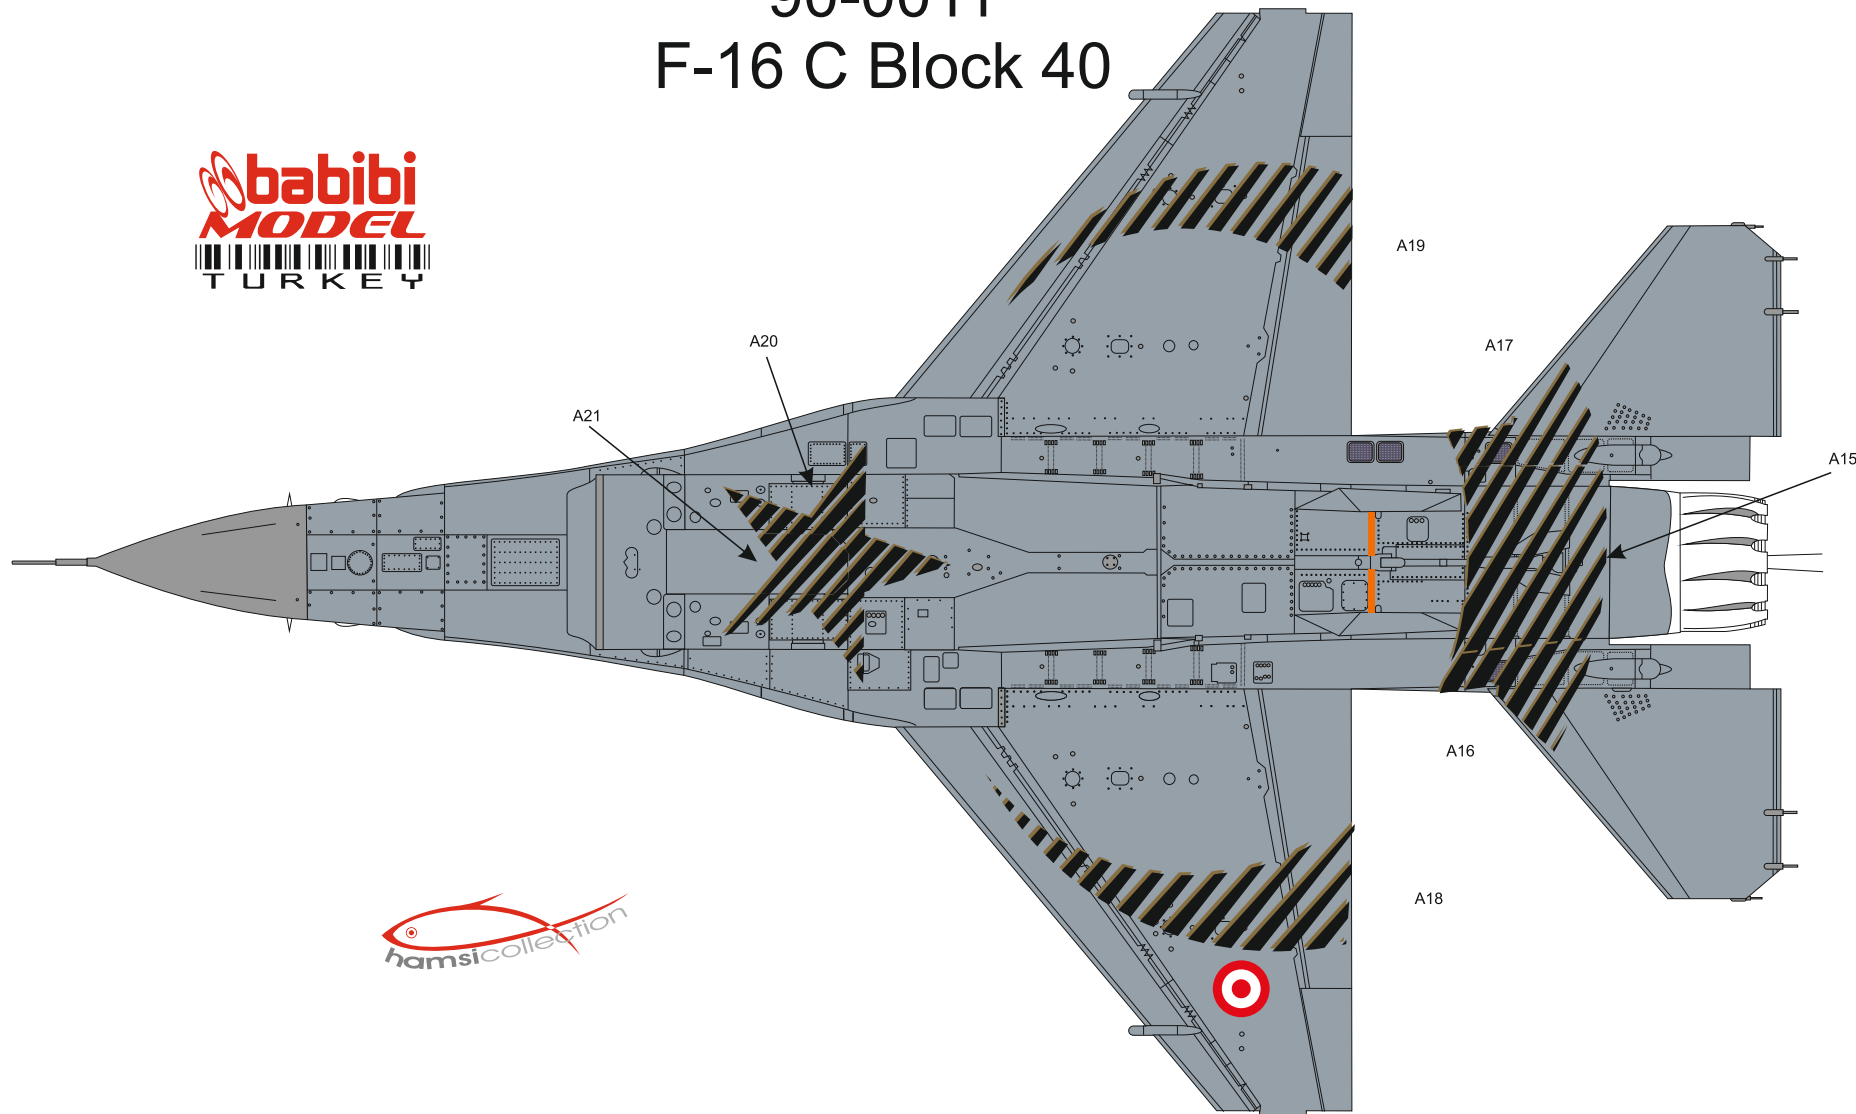

90-0011 F-16 C Block 40

FS 36118

TESTORS- GUNSHIP GRAY - 1723

REVELL-77 TAMİYA- Xf24 HUMBROL- 125

FS 36320

TESTORS- DK GHOST GRAY - 1741

REVELL-57 HUMBROL- 128

FS 36375

TESTORS- LT GHOST GRAY - 1728

TAMİYA- Xf19 HUMBROL- 127

FS 36270

TESTORS- NEUT GRAY - 1725

TAMİYA- Xf20 HUMBROL- 126