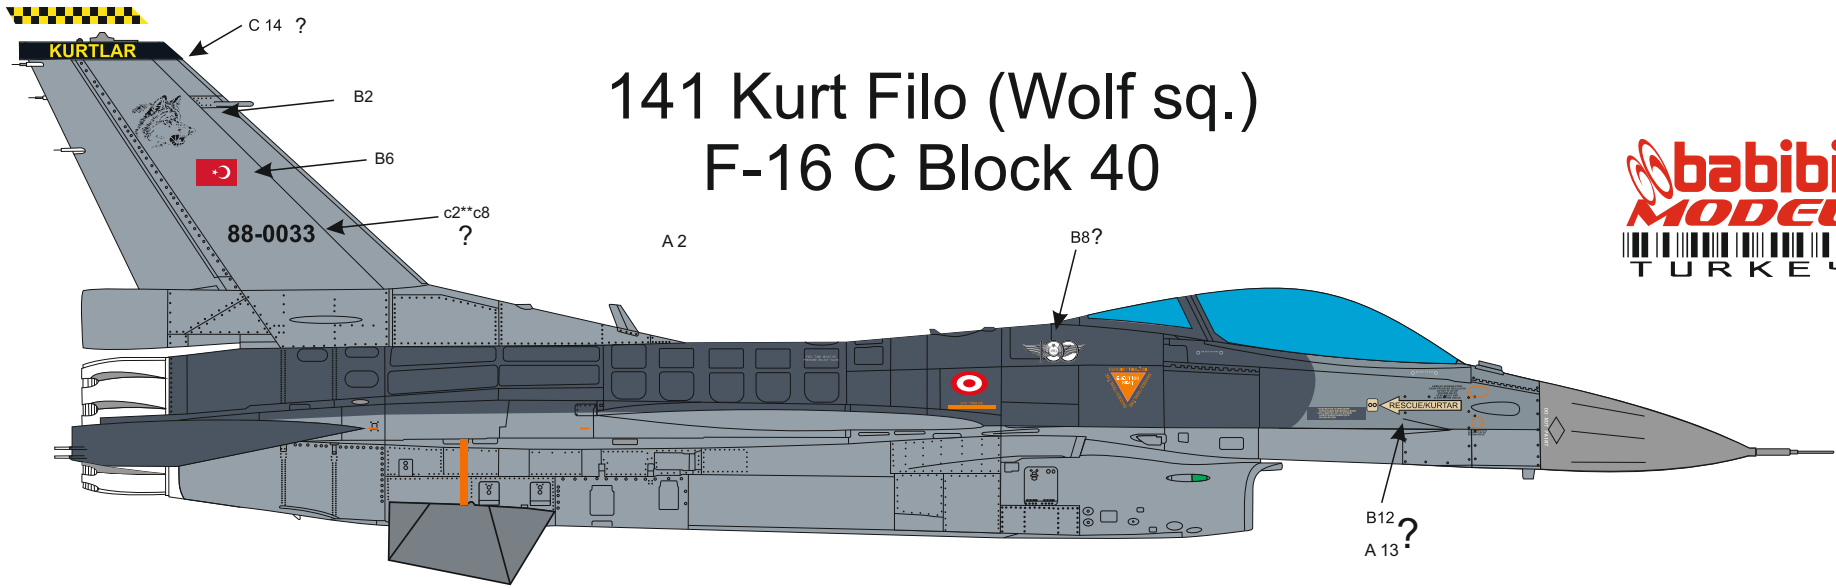

141 Kurt Filo (Wolf sq.) F-16 C Block 40