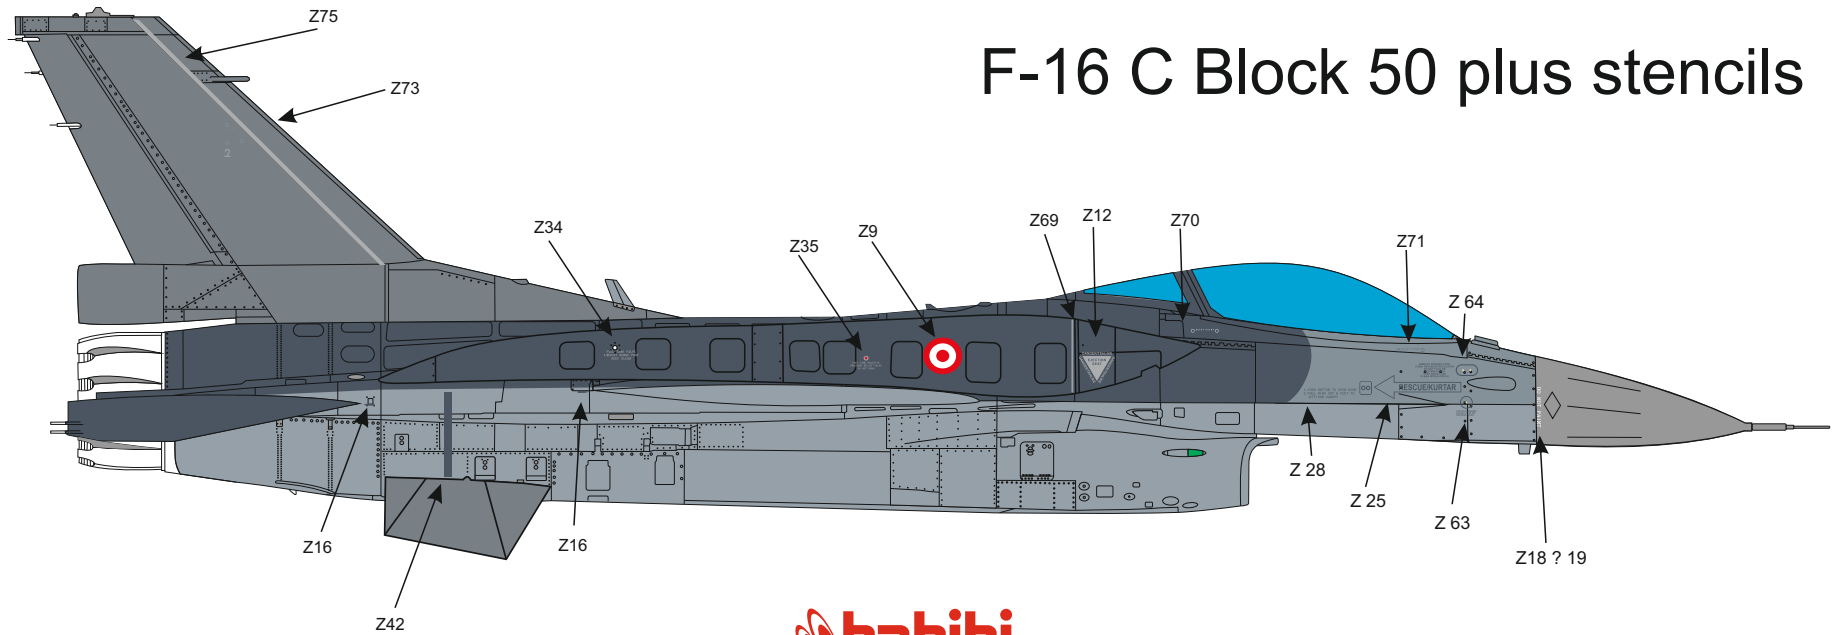

F-16 C Block 50 plus stencils

FS 36118
TESTORS- GUNSHIP GRAY - 1723
REVELL-77 TAMİYA- Xf24 HUMBROL- 125

FS 36320
TESTORS- DK GHOST GRAY - 1741
REVELL-57 HUMBROL- 128

FS 36375
TESTORS- LT GHOST GRAY - 1728
TAMİYA- Xf19 HUMBROL- 127

FS 36270
TESTORS- NEUT GRAY - 1725
TAMİYA- Xf20 HUMBROL- 126