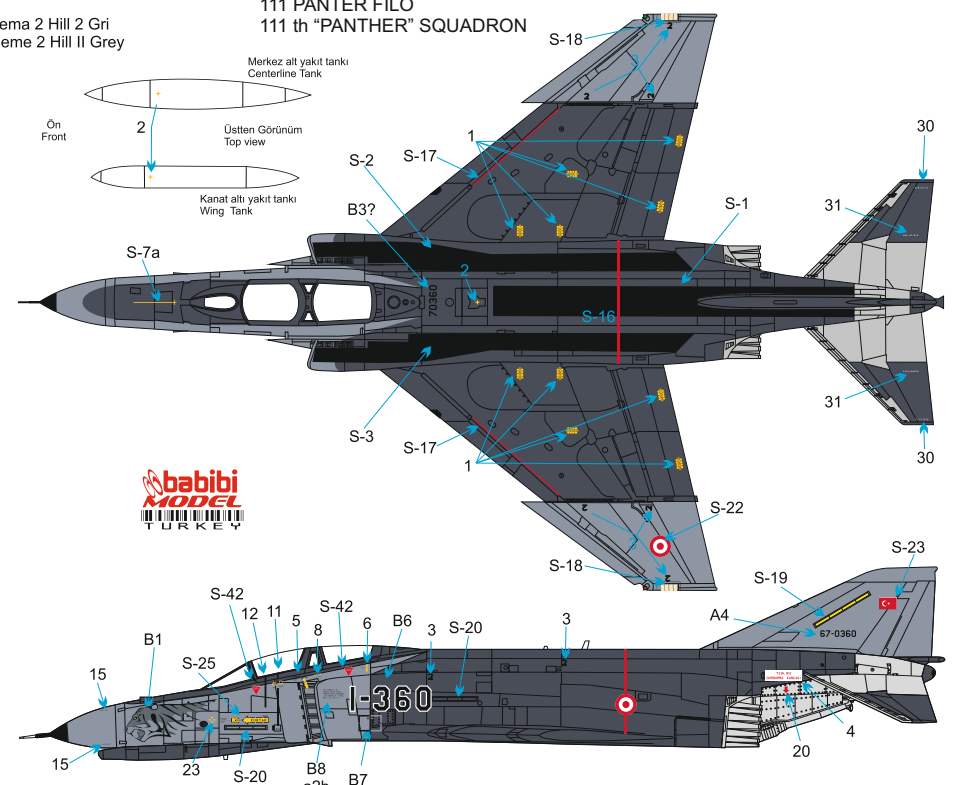

Şema 2 Hill 2 Gri
Scheme 2 Hill II Grey

FS 36118 TESTORS- GUNSHIP GRAY - 1723
REVELL-77 TAMİYA- X24 HUMBROL- 125

FS 36320 TESTORS- DK GHOST GRAY - 1741
REVELL-57 HUMBROL- 128

111 PANTER FILO
111 th "PANTHER" SQUADRON

Merkez alt yakıt tankı
Centerline Tank