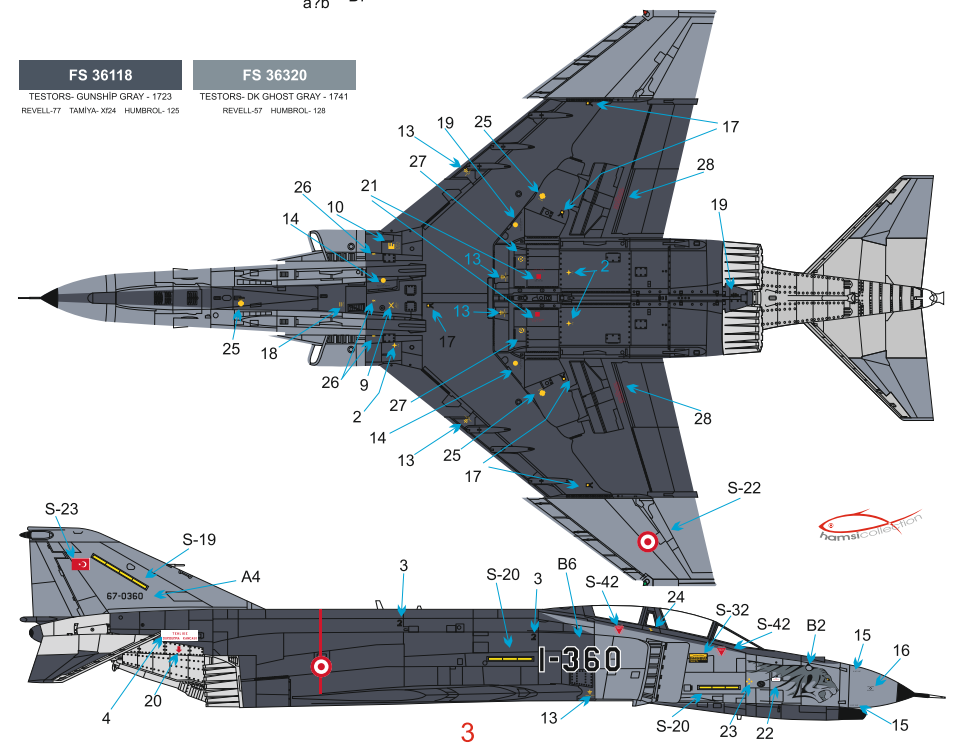

112 ŞEYTAN FİLO
112 th "DEVIL" SQUADRON