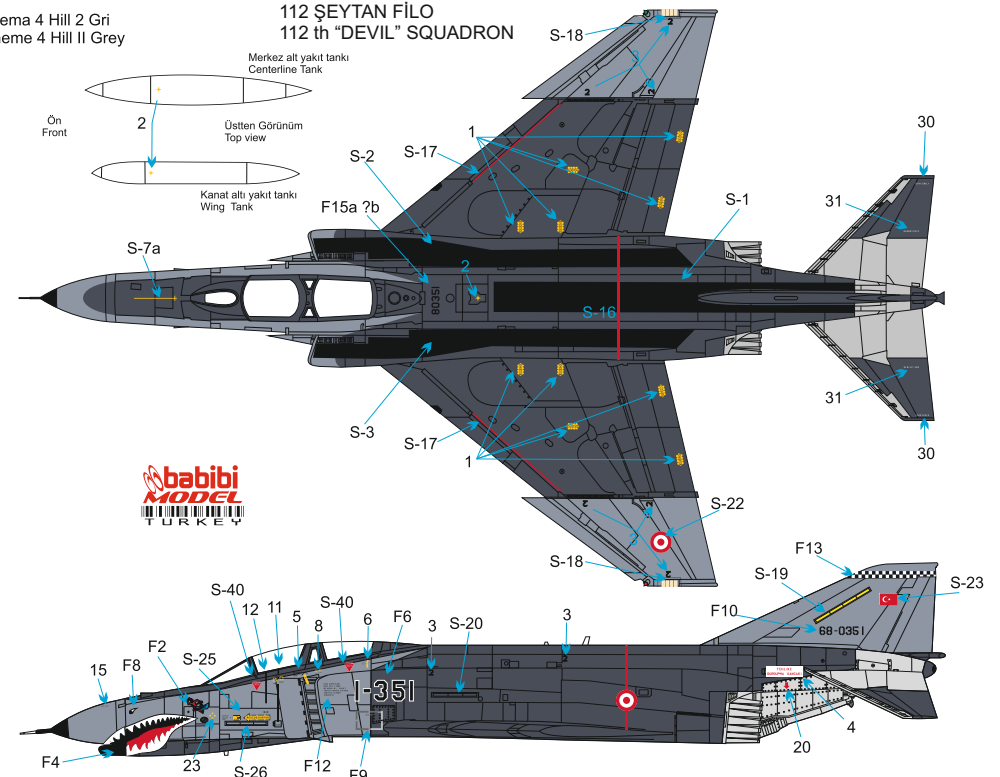

Şema 4 Hill 2 Gri
Scheme 4 Hill II Grey