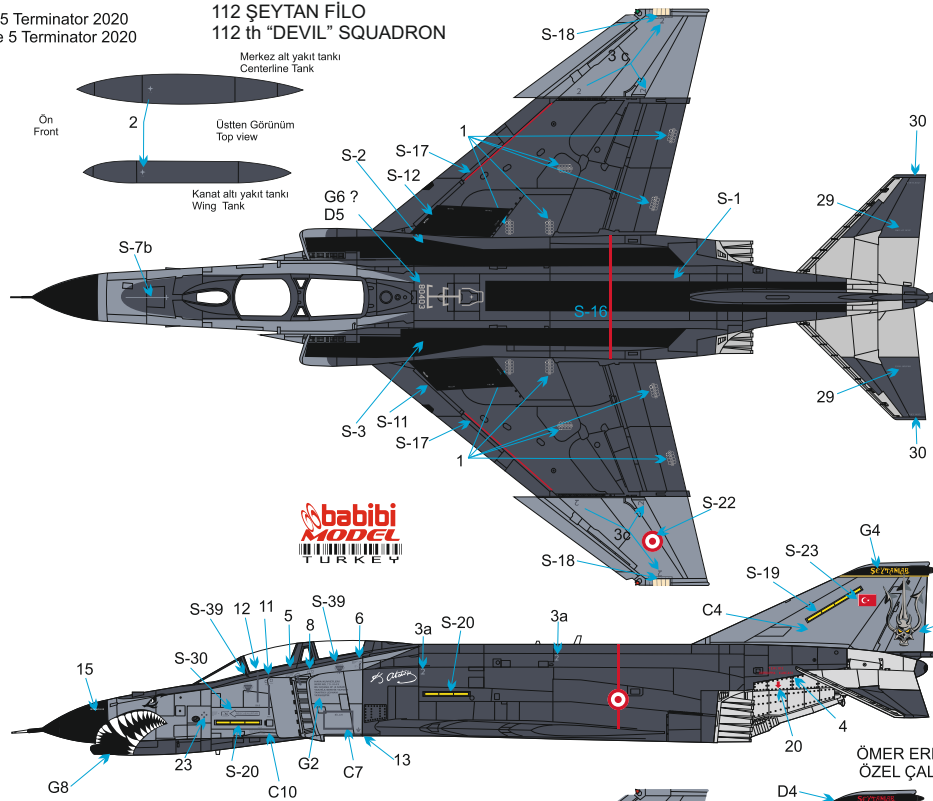

FS 36118 TESTORS- GUNSHIP GRAY - 1723
REVELL-77 TAMİYA- X24 HUMBROL- 125

FS 36320 TESTORS- DK GHOST GRAY - 1741
REVELL-57 HUMBROL- 128

Şema 5 Terminator 2020
Scheme 5 Terminator 2020

112 ŞEYTAN FILO
112 th "DEVIL" SQUADRON

Merkez alt yakıt tankı
Centerline Tank