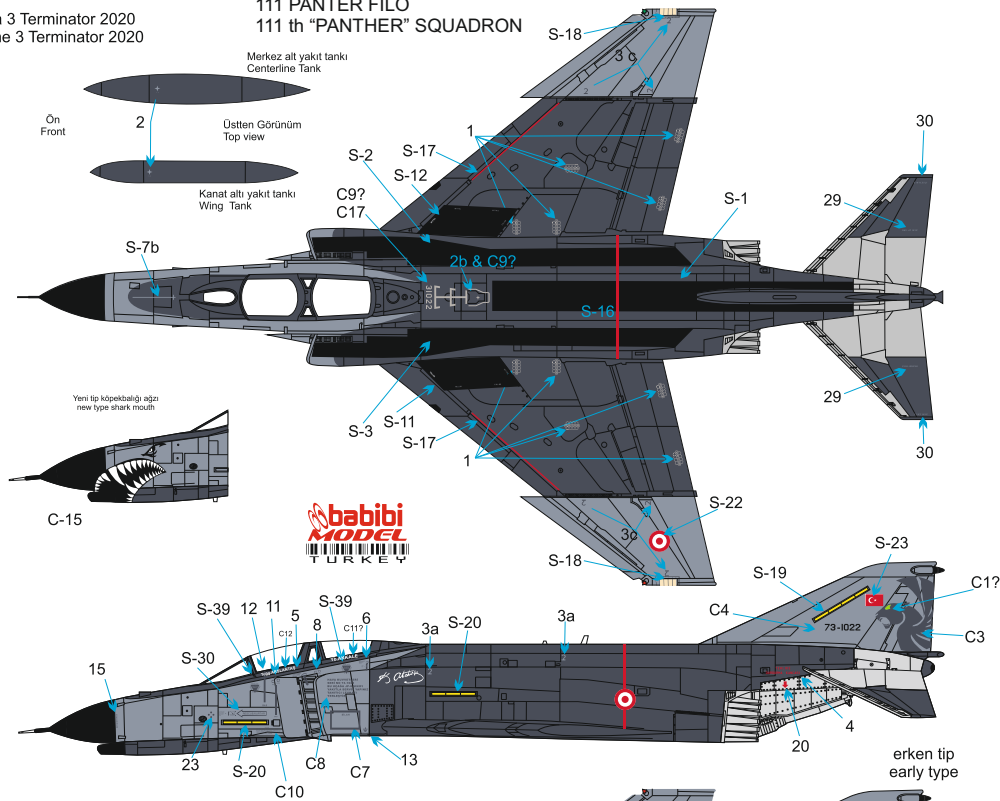

FS 36118

FS 36320

Şema 3 Terminator 2020
Scheme 3 Terminator 2020