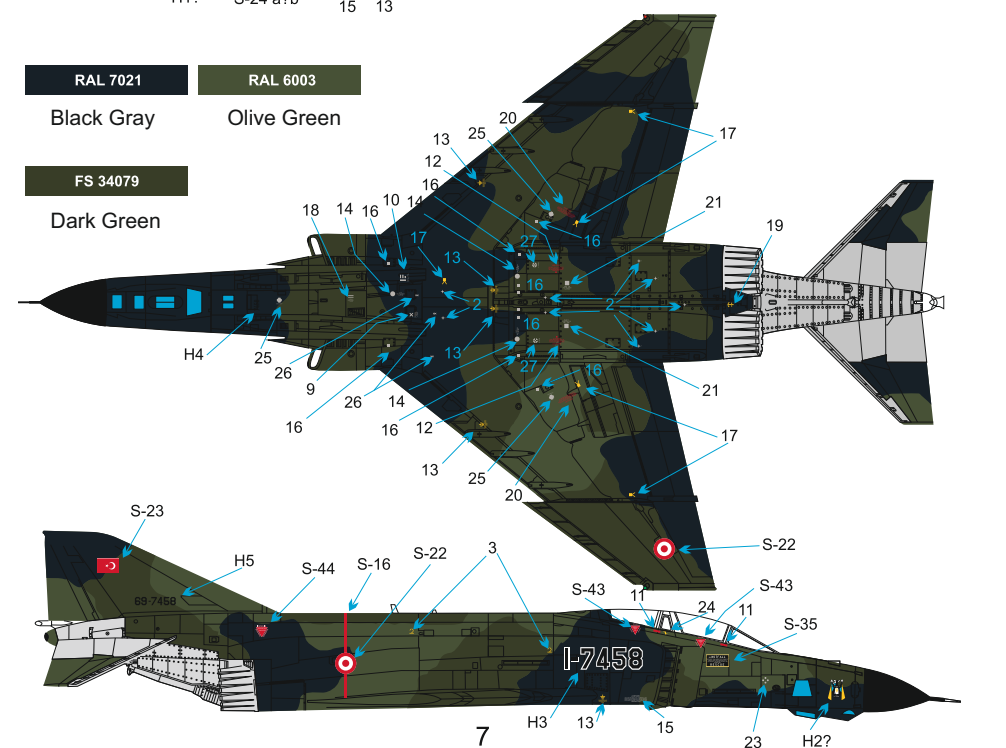

113 İŞIK FİLO
113th "LIGHT" SQUADRON

RAL 7021	RAL 6003
Black Gray	Olive Green
FS 34079	
Dark Green