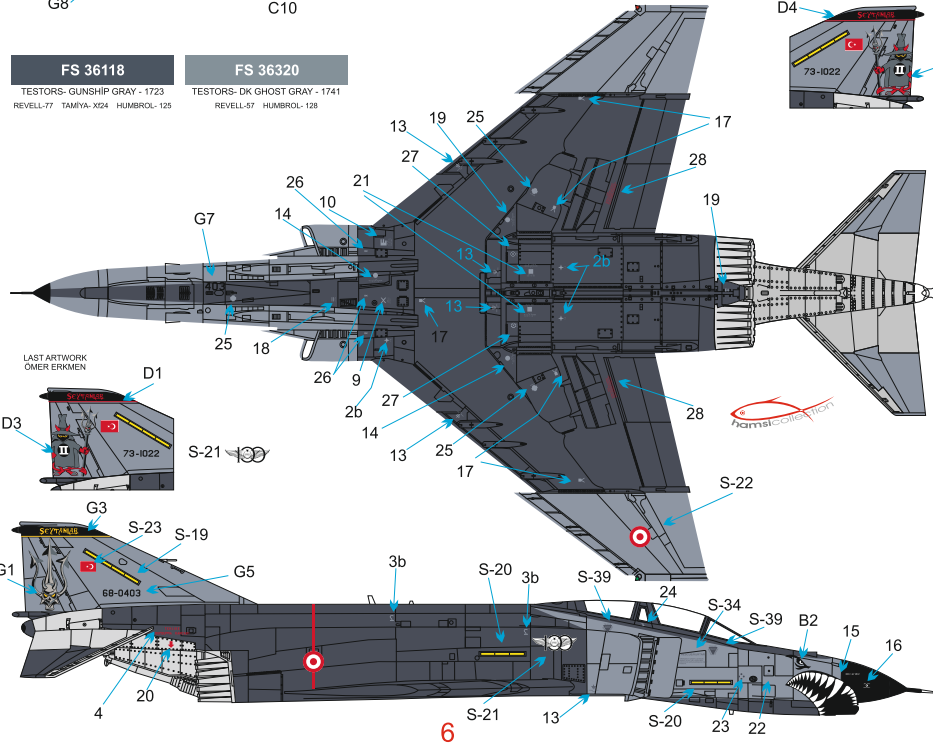

111 PANTER FİLO
111 th "PANTHER" SQUADRON