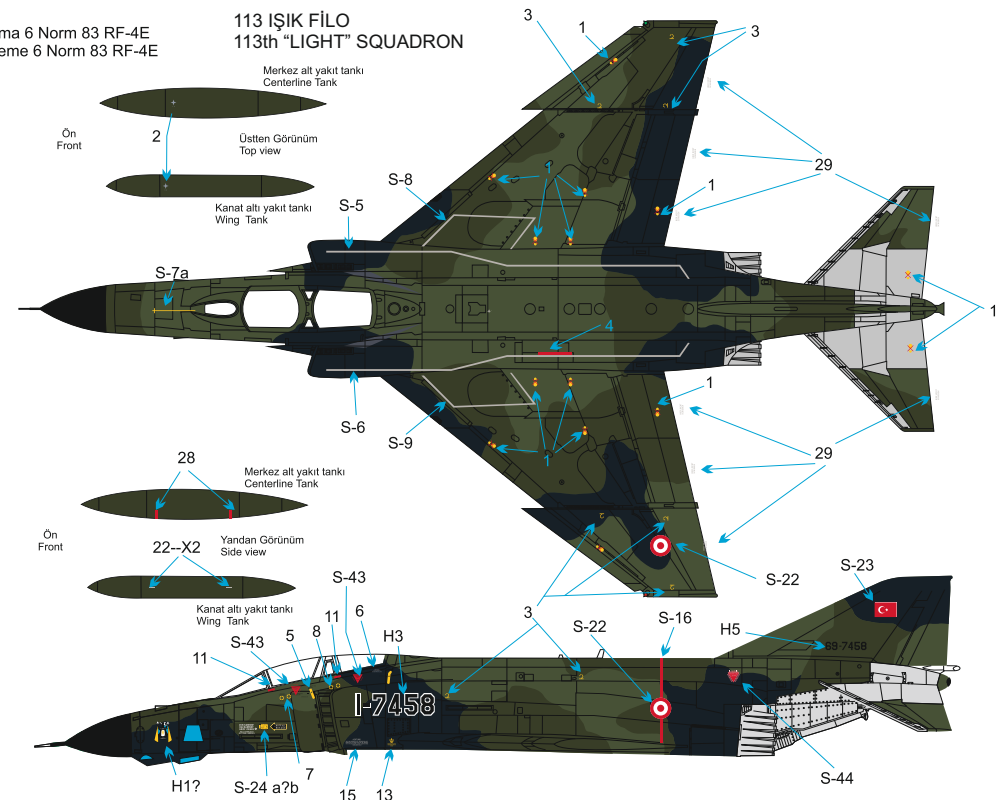

Şema 6 Norm 83 RF-4E
Scheme 6 Norm 83 RF-4E

113 İŞIK FİLO
113th "LIGHT" SQUADRON

RAL 7021	RAL 6003
Black Gray	Olive Green
FS 34079	
Dark Green