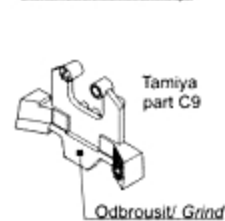

① Úpravy dílů modelu / Kit parts adjustment