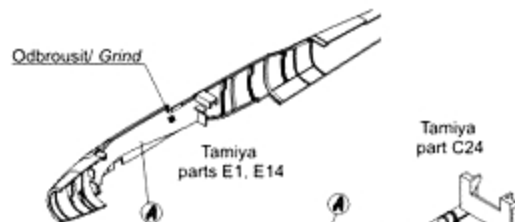

① Úpravy dílů modelu / Kit parts adjustment