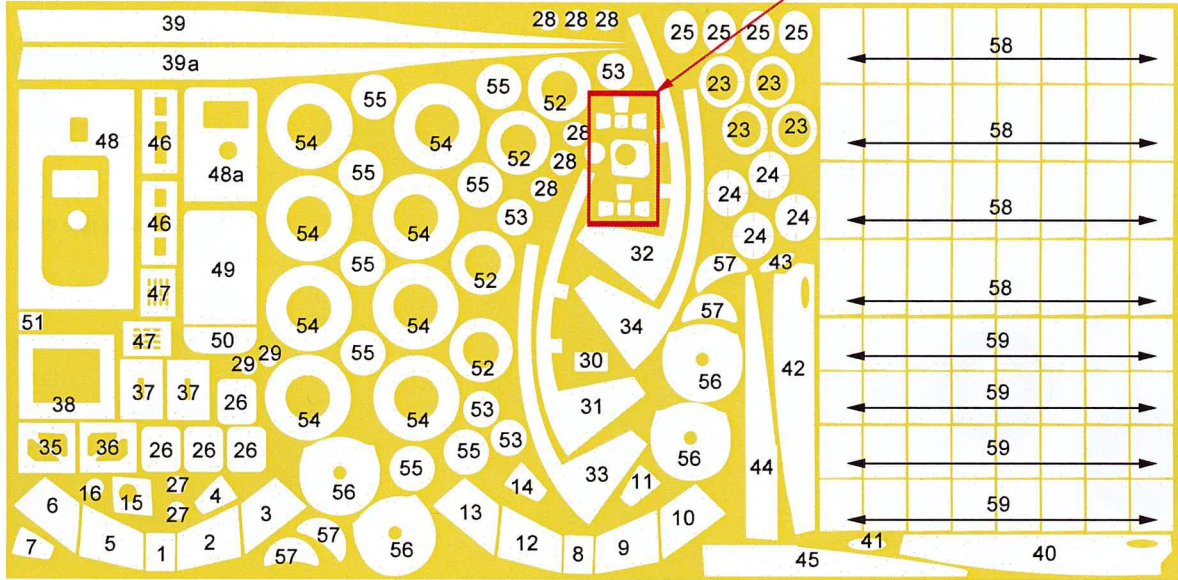

P-3B/C Orion Paint Masks

NOTE:

For more information in regards to this scheme
Please refer to decal set RDS-116 / 117
RAAF P-3C Orion decal set

RPM-037 P-3B/C Orion Paint Masks