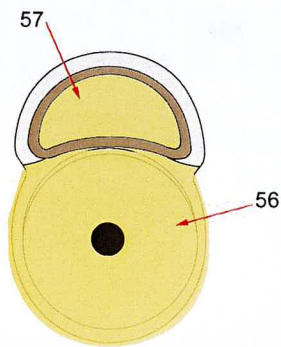

RAAF P-3C Orion decal set

RPM-037 P-3B/C Orion Paint Masks

P-3B Orion Paint Masks

Bottom View

Front wheels
apply masks to both sides
of wheels.

Rear Wheels
apply masks to both sides
of wheels.

NOTE:

For more information in regards to this scheme
Please refer to decal set RDS-120 RAAF AP-3C Orion's

RPM-037 P-3B/C Orion Paint Masks

P-3C Orion Paint Masks

Early Camera Nose

Bottom View

Non Camera Nose

Front wheels
apply masks to both sides
of wheels.

Rear Wheels
apply masks to both sides
of wheels.

Engine cell intake mask