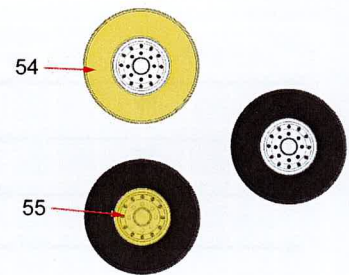

RAAF P-3C Orion decal set

RPM-037 P-3B/C Orion Paint Masks

P-3B Orion Paint Masks

Bottom View

Front wheels
apply masks to both sides
of wheels.

Rear Wheels
apply masks to both sides
of wheels.

NOTE:

For more information in regards to this scheme
Please refer to decal set RDS-120 RAAF AP-3C Orion's

RPM-037 P-3B/C Orion Paint Masks

P-3C Orion Paint Masks

Early Camera Nose

Bottom View

Non Camera Nose

Front wheels
apply masks to both sides
of wheels.

Rear Wheels
apply masks to both sides
of wheels.

Engine cell intake mask