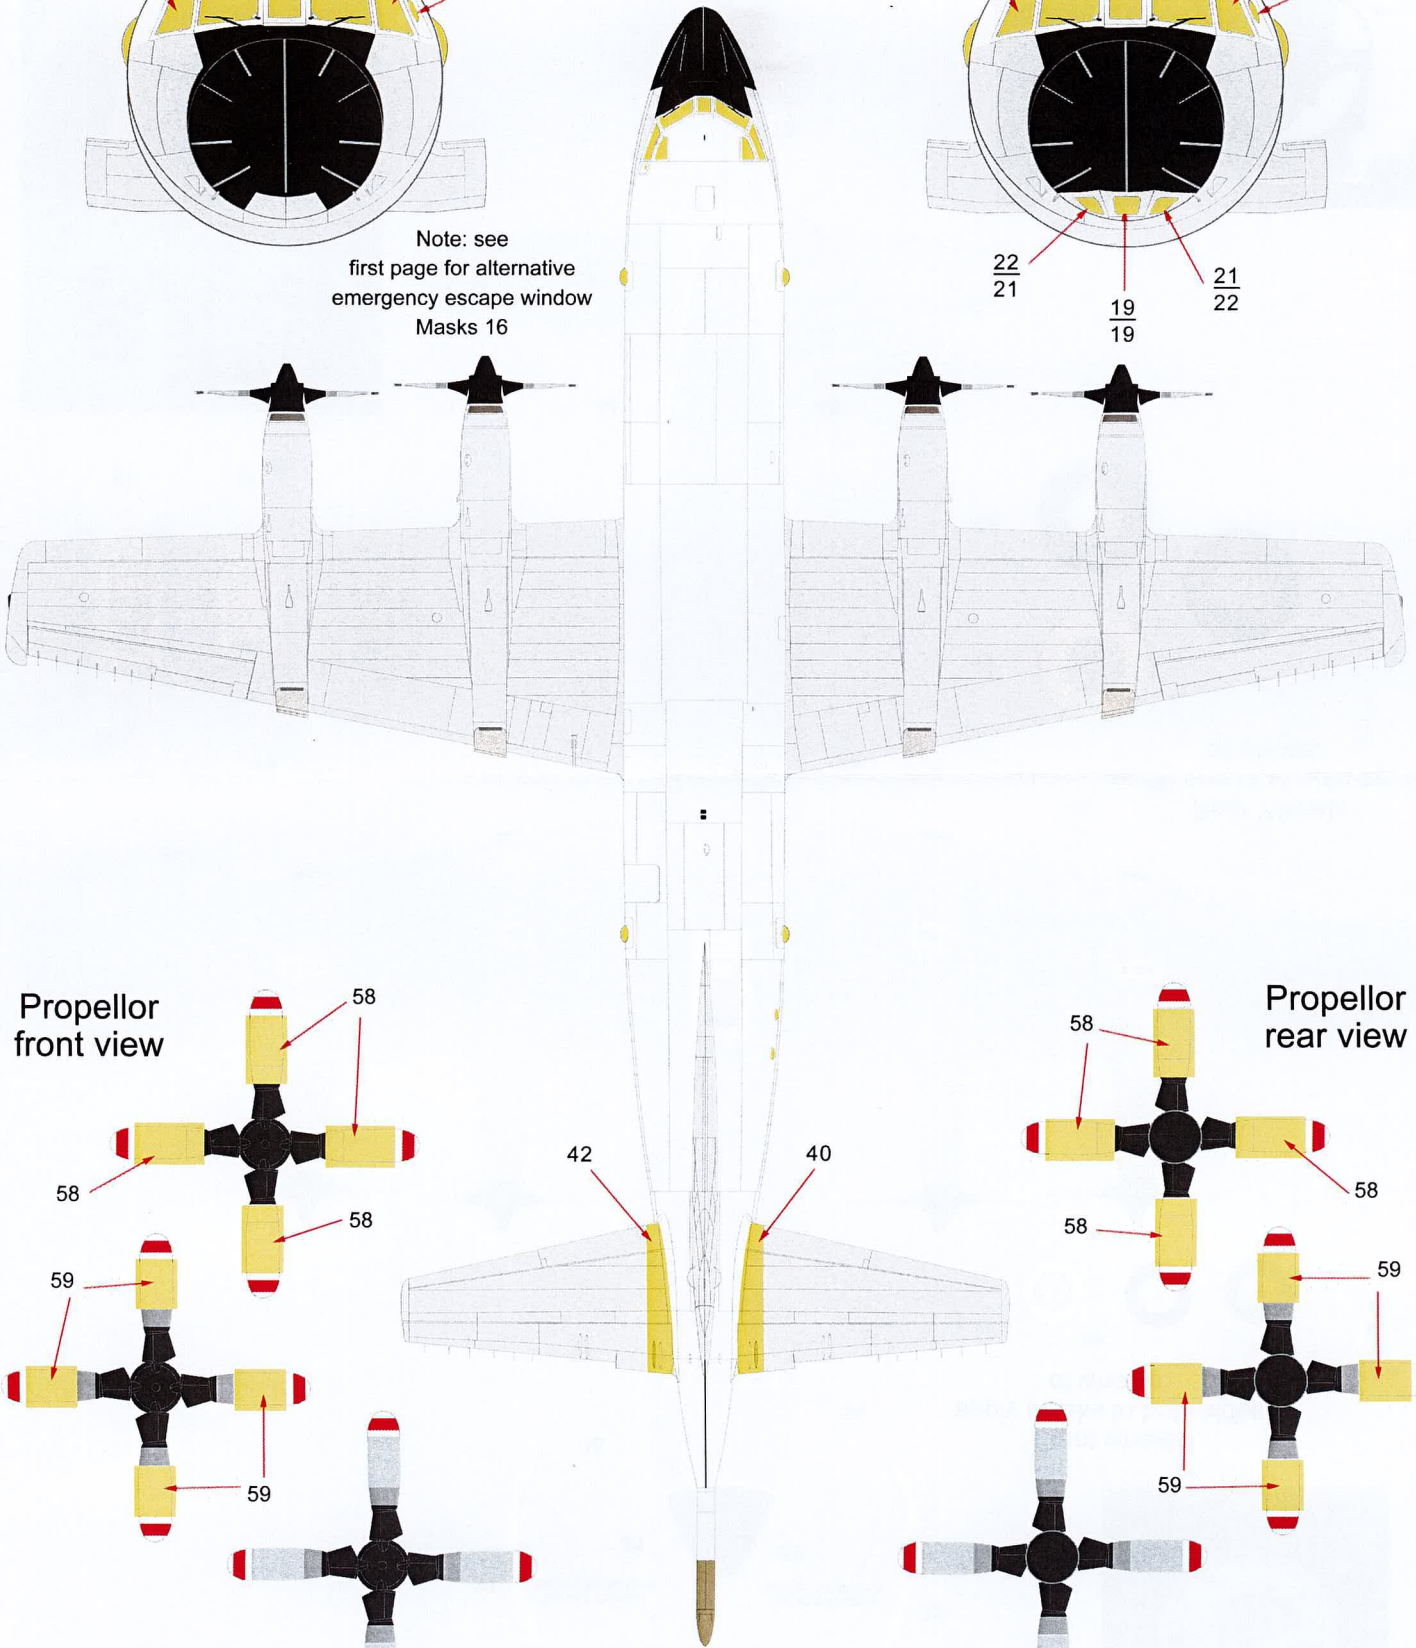

P-3B/C Orion Paint Masks Window Masks

1 Outside mask
8 Inside mask

NOTE:
For more information in regards to this scheme
Please refer to decal set RDS-116 or 117
RAAF P-3C Orion decal set.

RPM-037 P-3B/C Orion Paint Masks

P-3B Orion Paint Masks

Demarcation lines

NOTE:

For more information in regards to this scheme
Please refer to decal set RDS-116 or 117
RAAF P-3C Orion decal set.

RPM-037 P-3B/C Orion Paint Masks

P-3B/C Orion Paint Masks

1 Outside mask
8 Inside mask

Note: see
first page for alternative
emergency escape window
Masks 16

Propellor
front view

Propellor
rear view

NOTE:

For more information in regards to this scheme
Please refer to decal set RDS-116 / 117

RAAF P-3C Orion decal set

RPM-037 P-3B/C Orion Paint Masks

P-3B Orion Paint Masks

Bottom View

Front wheels
apply masks to both sides
of wheels.

Rear Wheels
apply masks to both sides
of wheels.

NOTE:

For more information in regards to this scheme
Please refer to decal set RDS-120 RAAF AP-3C Orion's