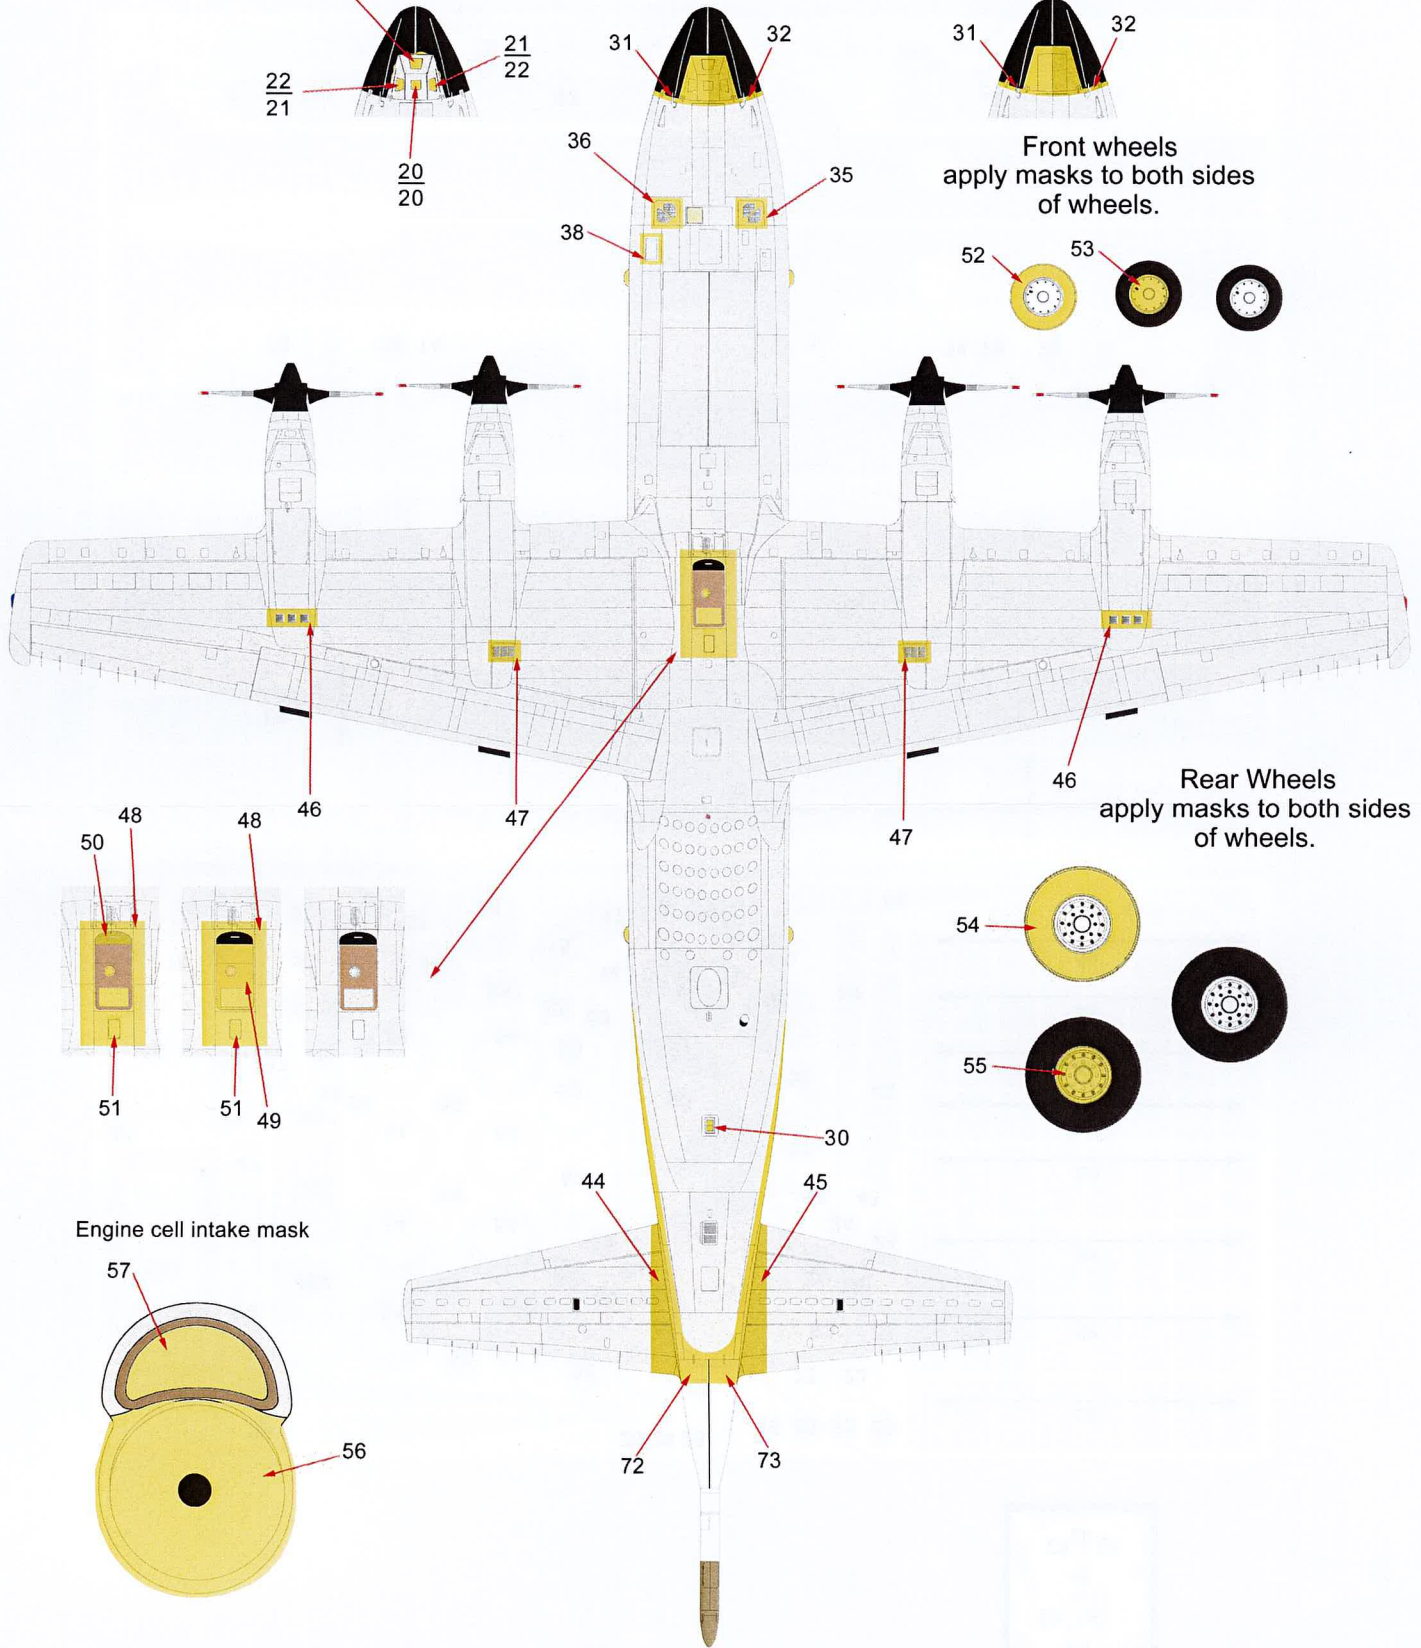

P-3B Orion Paint Masks

Demarcation lines

NOTE:

For more information in regards to this scheme
Please refer to decal set RDS-116 or 117
RAAF P-3C Orion decal set.

RPM-037 P-3B/C Orion Paint Masks

P-3B/C Orion Paint Masks

1 Outside mask
8 Inside mask

Note: see
first page for alternative
emergency escape window
Masks 16

Propellor
front view

Propellor
rear view

NOTE:

For more information in regards to this scheme
Please refer to decal set RDS-116 / 117

RAAF P-3C Orion decal set

RPM-037 P-3B/C Orion Paint Masks

P-3B Orion Paint Masks

Bottom View

Front wheels
apply masks to both sides
of wheels.

Rear Wheels
apply masks to both sides
of wheels.

NOTE:

For more information in regards to this scheme
Please refer to decal set RDS-120 RAAF AP-3C Orion's

RPM-037 P-3B/C Orion Paint Masks

P-3C Orion Paint Masks

Early Camera Nose

Bottom View

Non Camera Nose

Front wheels
apply masks to both sides
of wheels.

Rear Wheels
apply masks to both sides
of wheels.

Engine cell intake mask