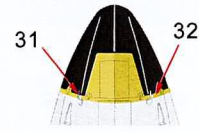

RAAF P-3C Orion decal set

RPM-037 P-3B/C Orion Paint Masks

P-3B Orion Paint Masks

Bottom View

Front wheels
apply masks to both sides
of wheels.

Rear Wheels
apply masks to both sides
of wheels.

NOTE:

For more information in regards to this scheme
Please refer to decal set RDS-120 RAAF AP-3C Orion's

RPM-037 P-3B/C Orion Paint Masks

P-3C Orion Paint Masks

Early Camera Nose

Bottom View

Non Camera Nose

Front wheels
apply masks to both sides
of wheels.

Rear Wheels
apply masks to both sides
of wheels.

Engine cell intake mask