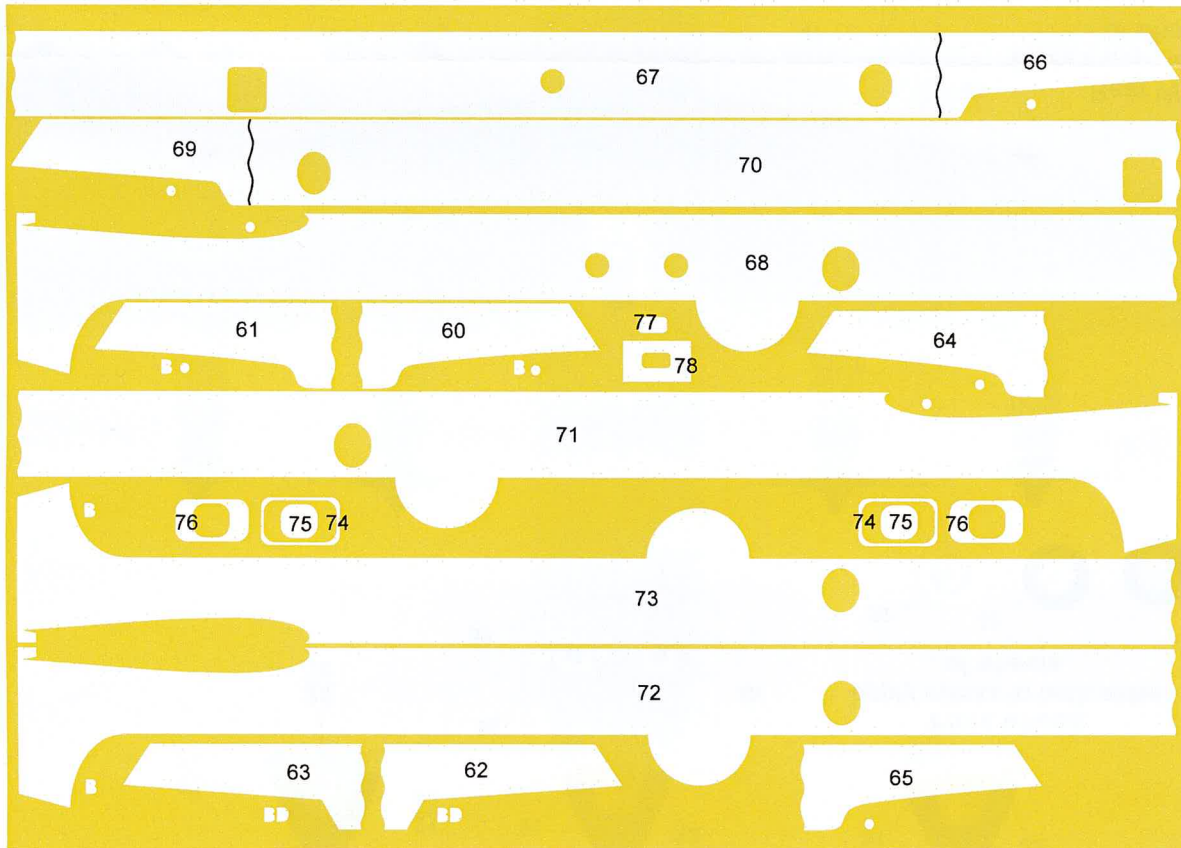

P-3B/C Orion Paint Masks

NOTE:

For more information in regards to this scheme
Please refer to decal set RDS-116 / 117
RAAF P-3C Orion decal set

RPM-037 P-3B/C Orion Paint Masks