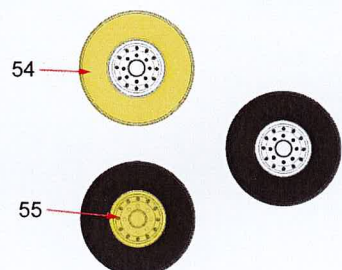

RAAF P-3C Orion decal set

RPM-037 P-3B/C Orion Paint Masks

P-3B Orion Paint Masks

Bottom View

Front wheels
apply masks to both sides
of wheels.

Rear Wheels
apply masks to both sides
of wheels.

NOTE:

For more information in regards to this scheme
Please refer to decal set RDS-120 RAAF AP-3C Orion's

RPM-037 P-3B/C Orion Paint Masks

P-3C Orion Paint Masks

Early Camera Nose

Bottom View

Non Camera Nose

Front wheels
apply masks to both sides
of wheels.

Rear Wheels
apply masks to both sides
of wheels.

Engine cell intake mask