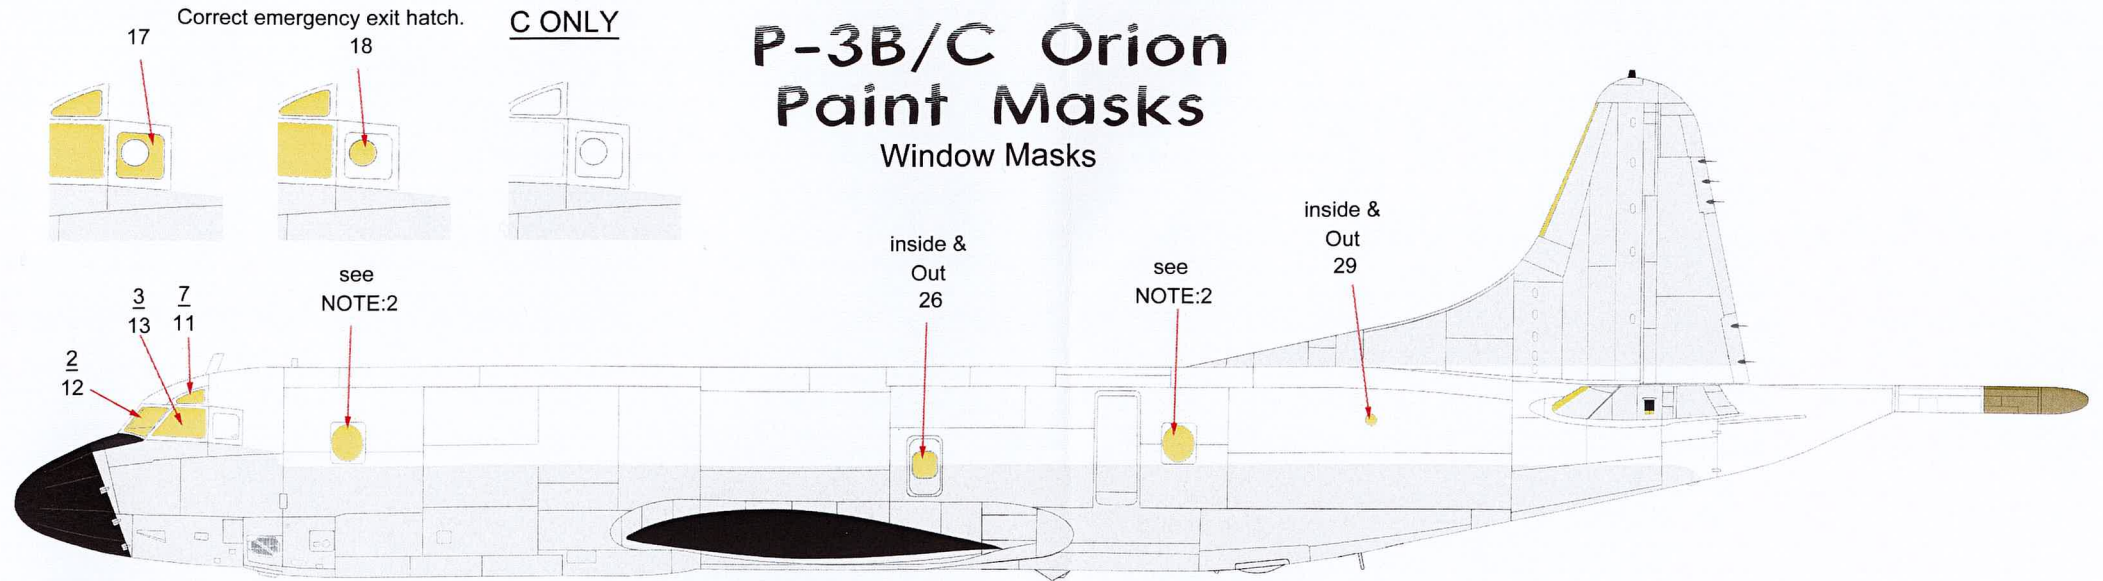

P-3B/C Orion Paint Masks Window Masks

1 Outside mask
8 Inside mask

NOTE:
For more information in regards to this scheme
Please refer to decal set RDS-116 or 117
RAAF P-3C Orion decal set.

RPM-037 P-3B/C Orion Paint Masks

P-3B Orion Paint Masks

Demarcation lines

NOTE:

For more information in regards to this scheme
Please refer to decal set RDS-116 or 117
RAAF P-3C Orion decal set.

RPM-037 P-3B/C Orion Paint Masks

P-3B/C Orion Paint Masks