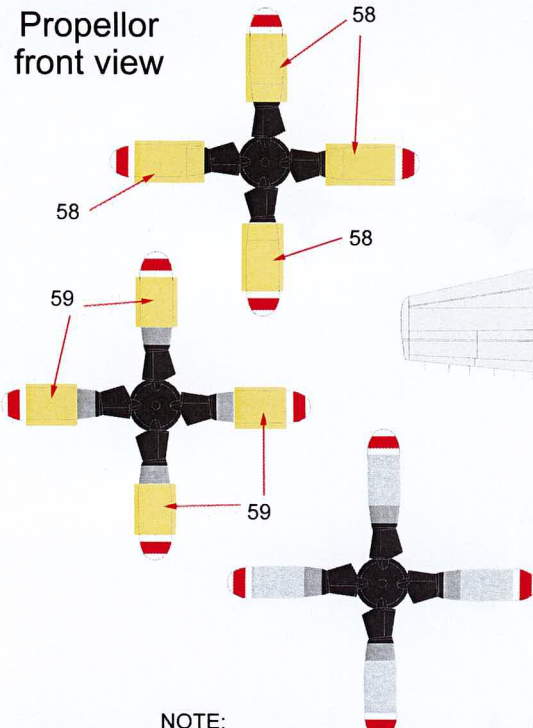

P-3B Orion Paint Masks

Demarcation lines

NOTE:

For more information in regards to this scheme
Please refer to decal set RDS-116 or 117
RAAF P-3C Orion decal set.

RPM-037 P-3B/C Orion Paint Masks

P-3B/C Orion Paint Masks

1 Outside mask
8 Inside mask

Note: see
first page for alternative
emergency escape window
Masks 16

Propellor
front view

Propellor
rear view

NOTE:

For more information in regards to this scheme
Please refer to decal set RDS-116 / 117

RAAF P-3C Orion decal set

RPM-037 P-3B/C Orion Paint Masks

P-3B Orion Paint Masks

Bottom View

Front wheels
apply masks to both sides
of wheels.

Rear Wheels
apply masks to both sides
of wheels.

NOTE:

For more information in regards to this scheme
Please refer to decal set RDS-120 RAAF AP-3C Orion's