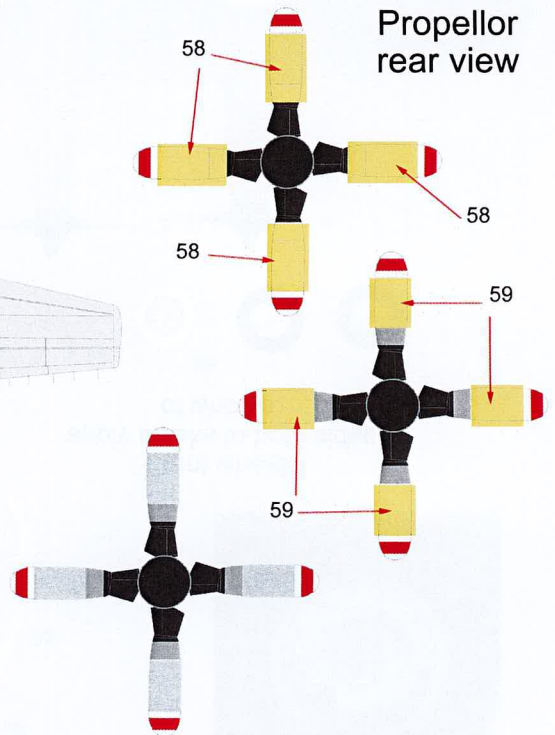

1 Outside mask
8 Inside mask

Note: see
first page for alternative
emergency escape window
Masks 16

Propellor
front view

Propellor
rear view

NOTE:

For more information in regards to this scheme
Please refer to decal set RDS-116 / 117

RAAF P-3C Orion decal set

RPM-037 P-3B/C Orion Paint Masks

P-3B Orion Paint Masks

Bottom View

Front wheels
apply masks to both sides
of wheels.

Rear Wheels
apply masks to both sides
of wheels.

NOTE:

For more information in regards to this scheme
Please refer to decal set RDS-120 RAAF AP-3C Orion's