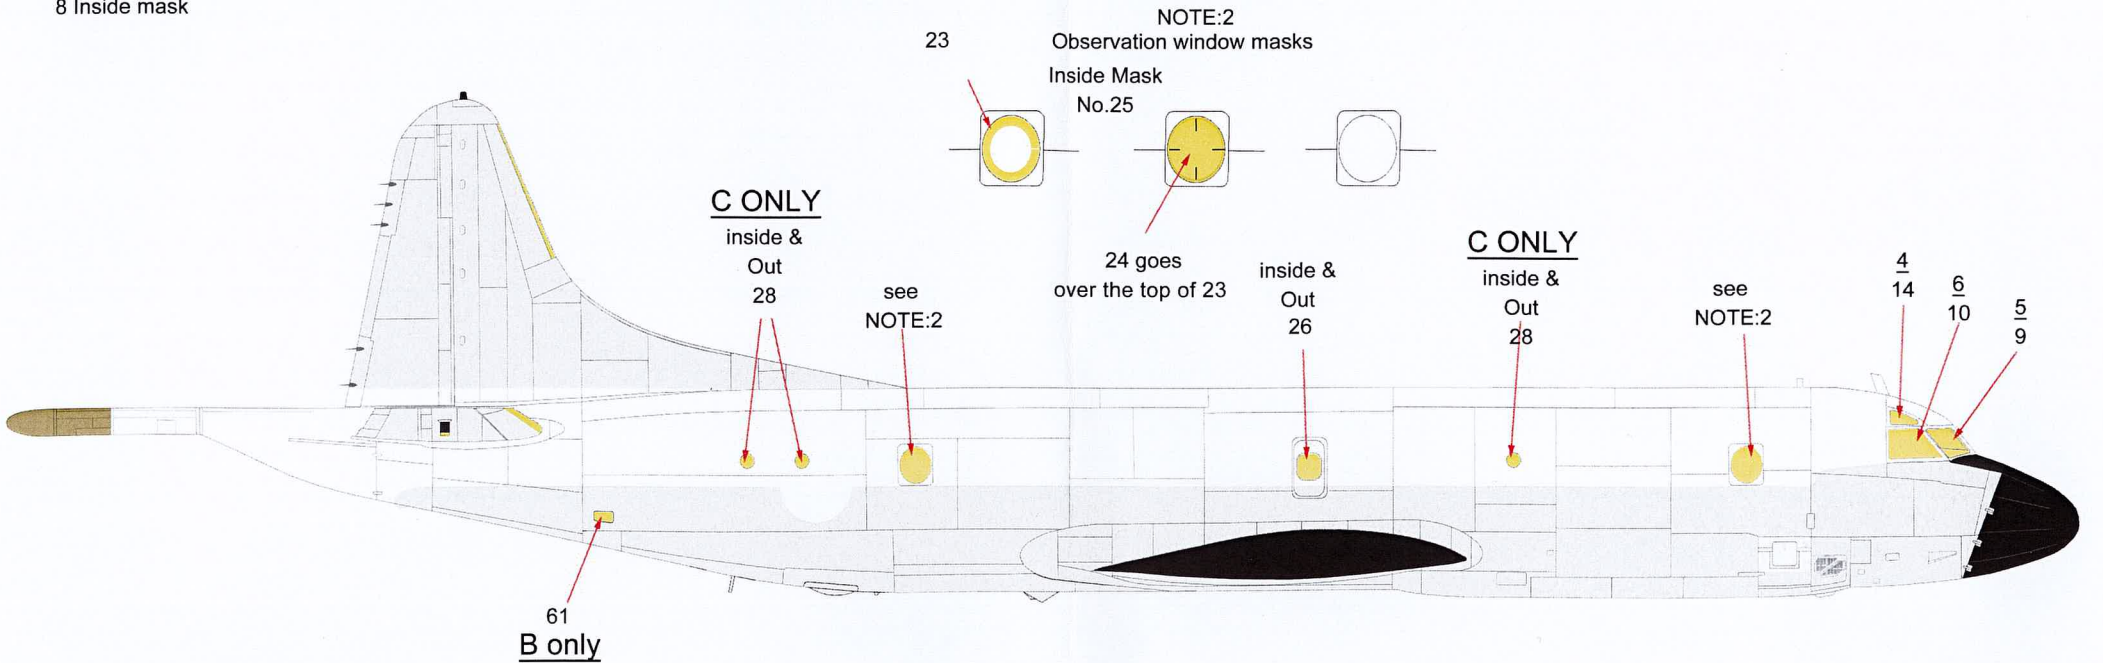

P-3B/C Orion Paint Masks Window Masks

1 Outside mask
8 Inside mask

NOTE:
For more information in regards to this scheme
Please refer to decal set RDS-116 or 117
RAAF P-3C Orion decal set.

RPM-037 P-3B/C Orion Paint Masks

P-3B Orion Paint Masks

Demarcation lines

NOTE:

For more information in regards to this scheme
Please refer to decal set RDS-116 or 117
RAAF P-3C Orion decal set.

RPM-037 P-3B/C Orion Paint Masks

P-3B/C Orion Paint Masks

RAAF P-3C Orion decal set

RPM-037 P-3B/C Orion Paint Masks

P-3B Orion Paint Masks

Bottom View

Front wheels
apply masks to both sides
of wheels.

Rear Wheels
apply masks to both sides
of wheels.

NOTE:

For more information in regards to this scheme
Please refer to decal set RDS-120 RAAF AP-3C Orion's