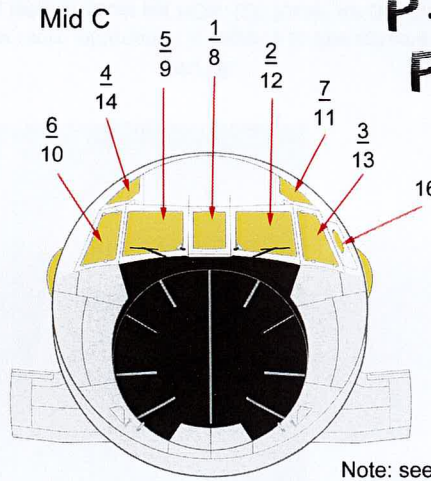

P-3B Orion Paint Masks

Demarcation lines

NOTE:

For more information in regards to this scheme
Please refer to decal set RDS-116 or 117
RAAF P-3C Orion decal set.

RPM-037 P-3B/C Orion Paint Masks

P-3B/C Orion Paint Masks

1 Outside mask
8 Inside mask

Note: see
first page for alternative
emergency escape window
Masks 16

Propellor
front view

Propellor
rear view

NOTE:

For more information in regards to this scheme
Please refer to decal set RDS-116 / 117