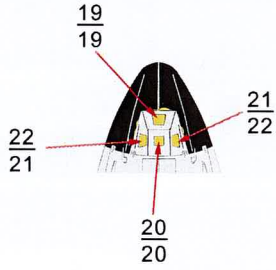

P-3C Orion Paint Masks

Early Camera Nose

Bottom View