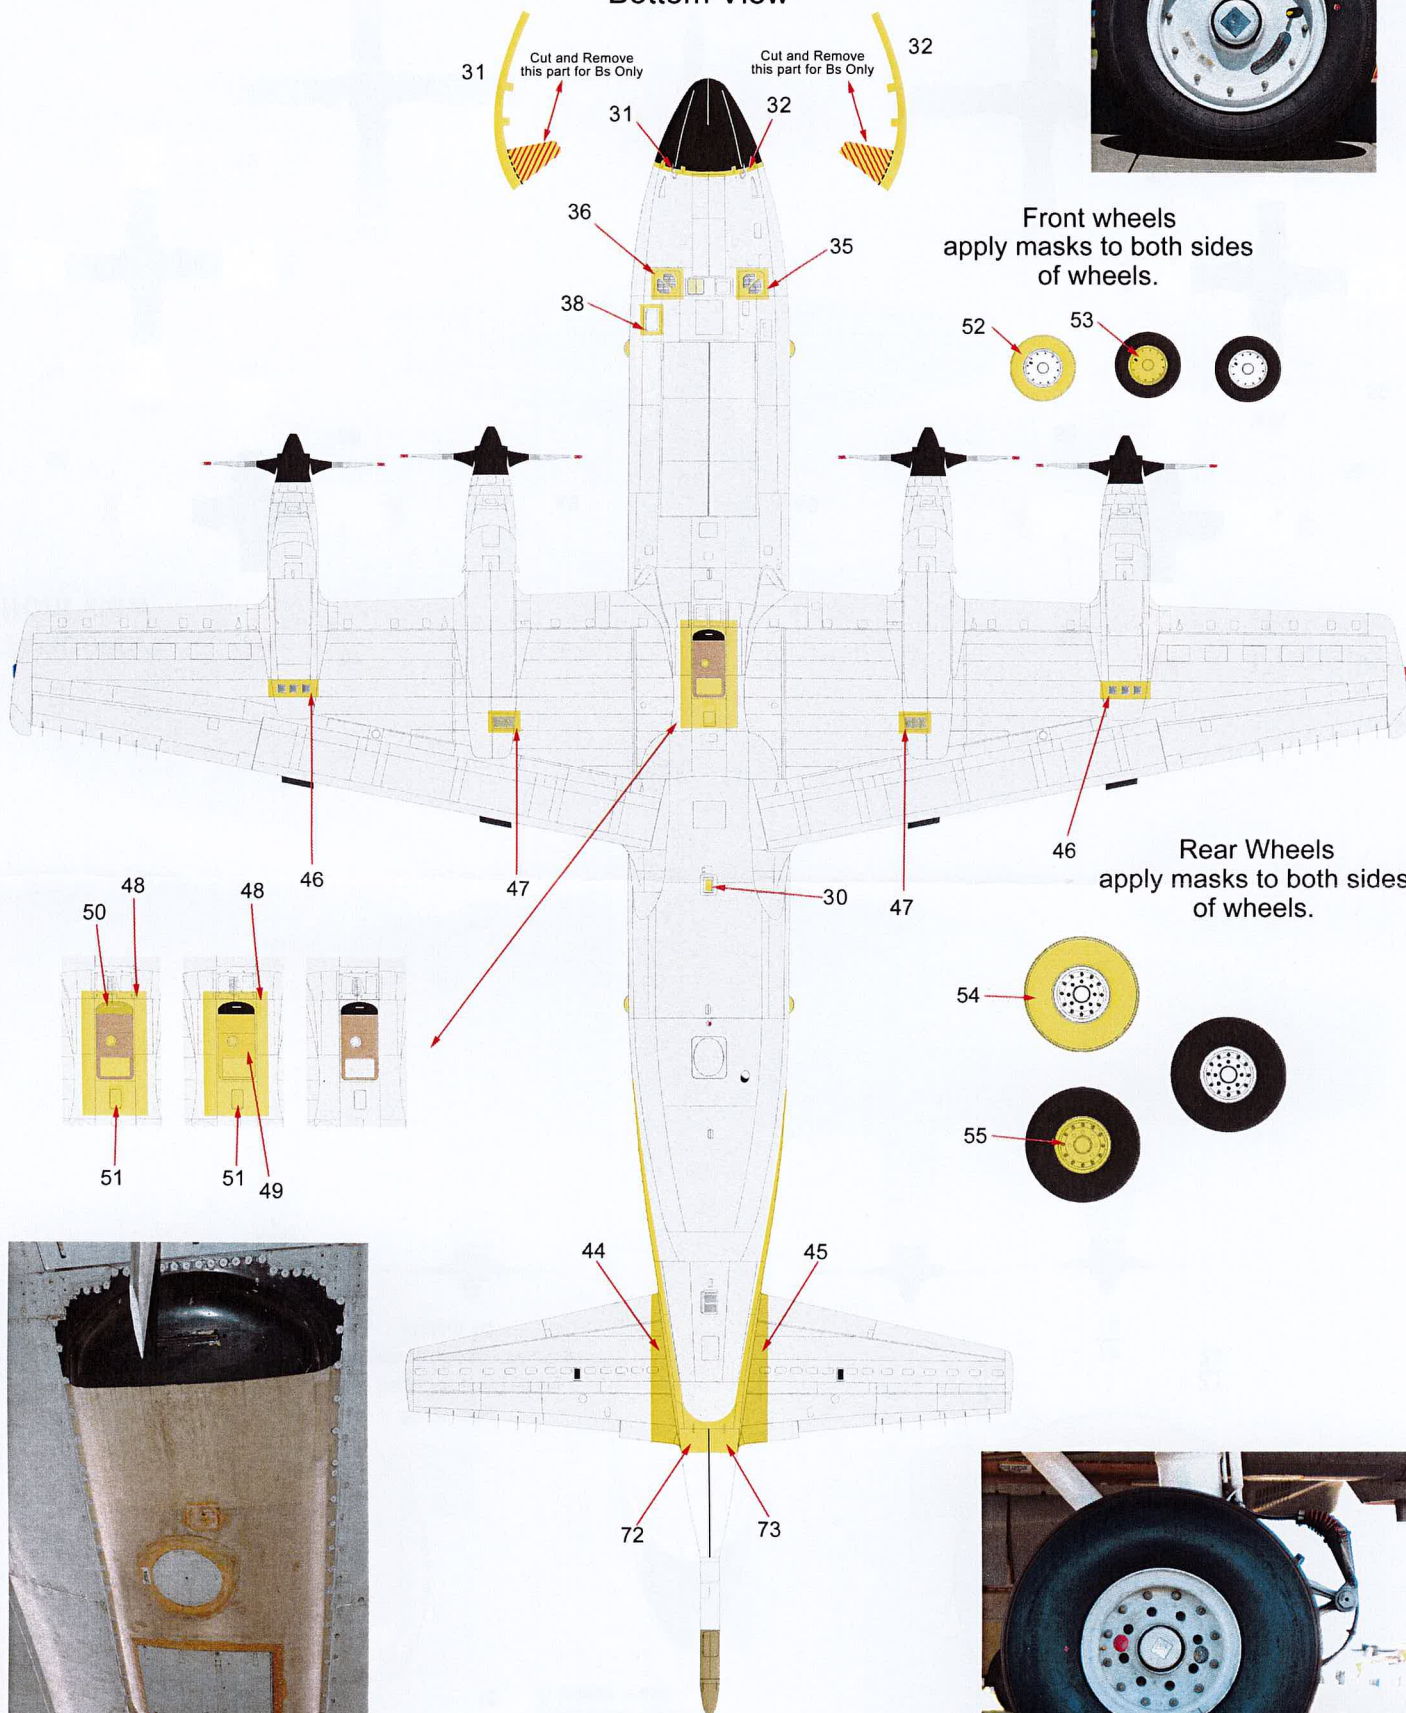

P-3B/C Orion Paint Masks Window Masks

1 Outside mask
8 Inside mask

NOTE:
For more information in regards to this scheme
Please refer to decal set RDS-116 or 117
RAAF P-3C Orion decal set.

RPM-037 P-3B/C Orion Paint Masks

P-3B Orion Paint Masks

Demarcation lines

NOTE:

For more information in regards to this scheme
Please refer to decal set RDS-116 or 117
RAAF P-3C Orion decal set.

RPM-037 P-3B/C Orion Paint Masks

P-3B/C Orion Paint Masks

1 Outside mask
8 Inside mask

Note: see
first page for alternative
emergency escape window
Masks 16

Propellor
front view

Propellor
rear view

NOTE:

For more information in regards to this scheme
Please refer to decal set RDS-116 / 117

RAAF P-3C Orion decal set

RPM-037 P-3B/C Orion Paint Masks

P-3B Orion Paint Masks

Bottom View

Front wheels
apply masks to both sides
of wheels.

Rear Wheels
apply masks to both sides
of wheels.

NOTE:

For more information in regards to this scheme
Please refer to decal set RDS-120 RAAF AP-3C Orion's