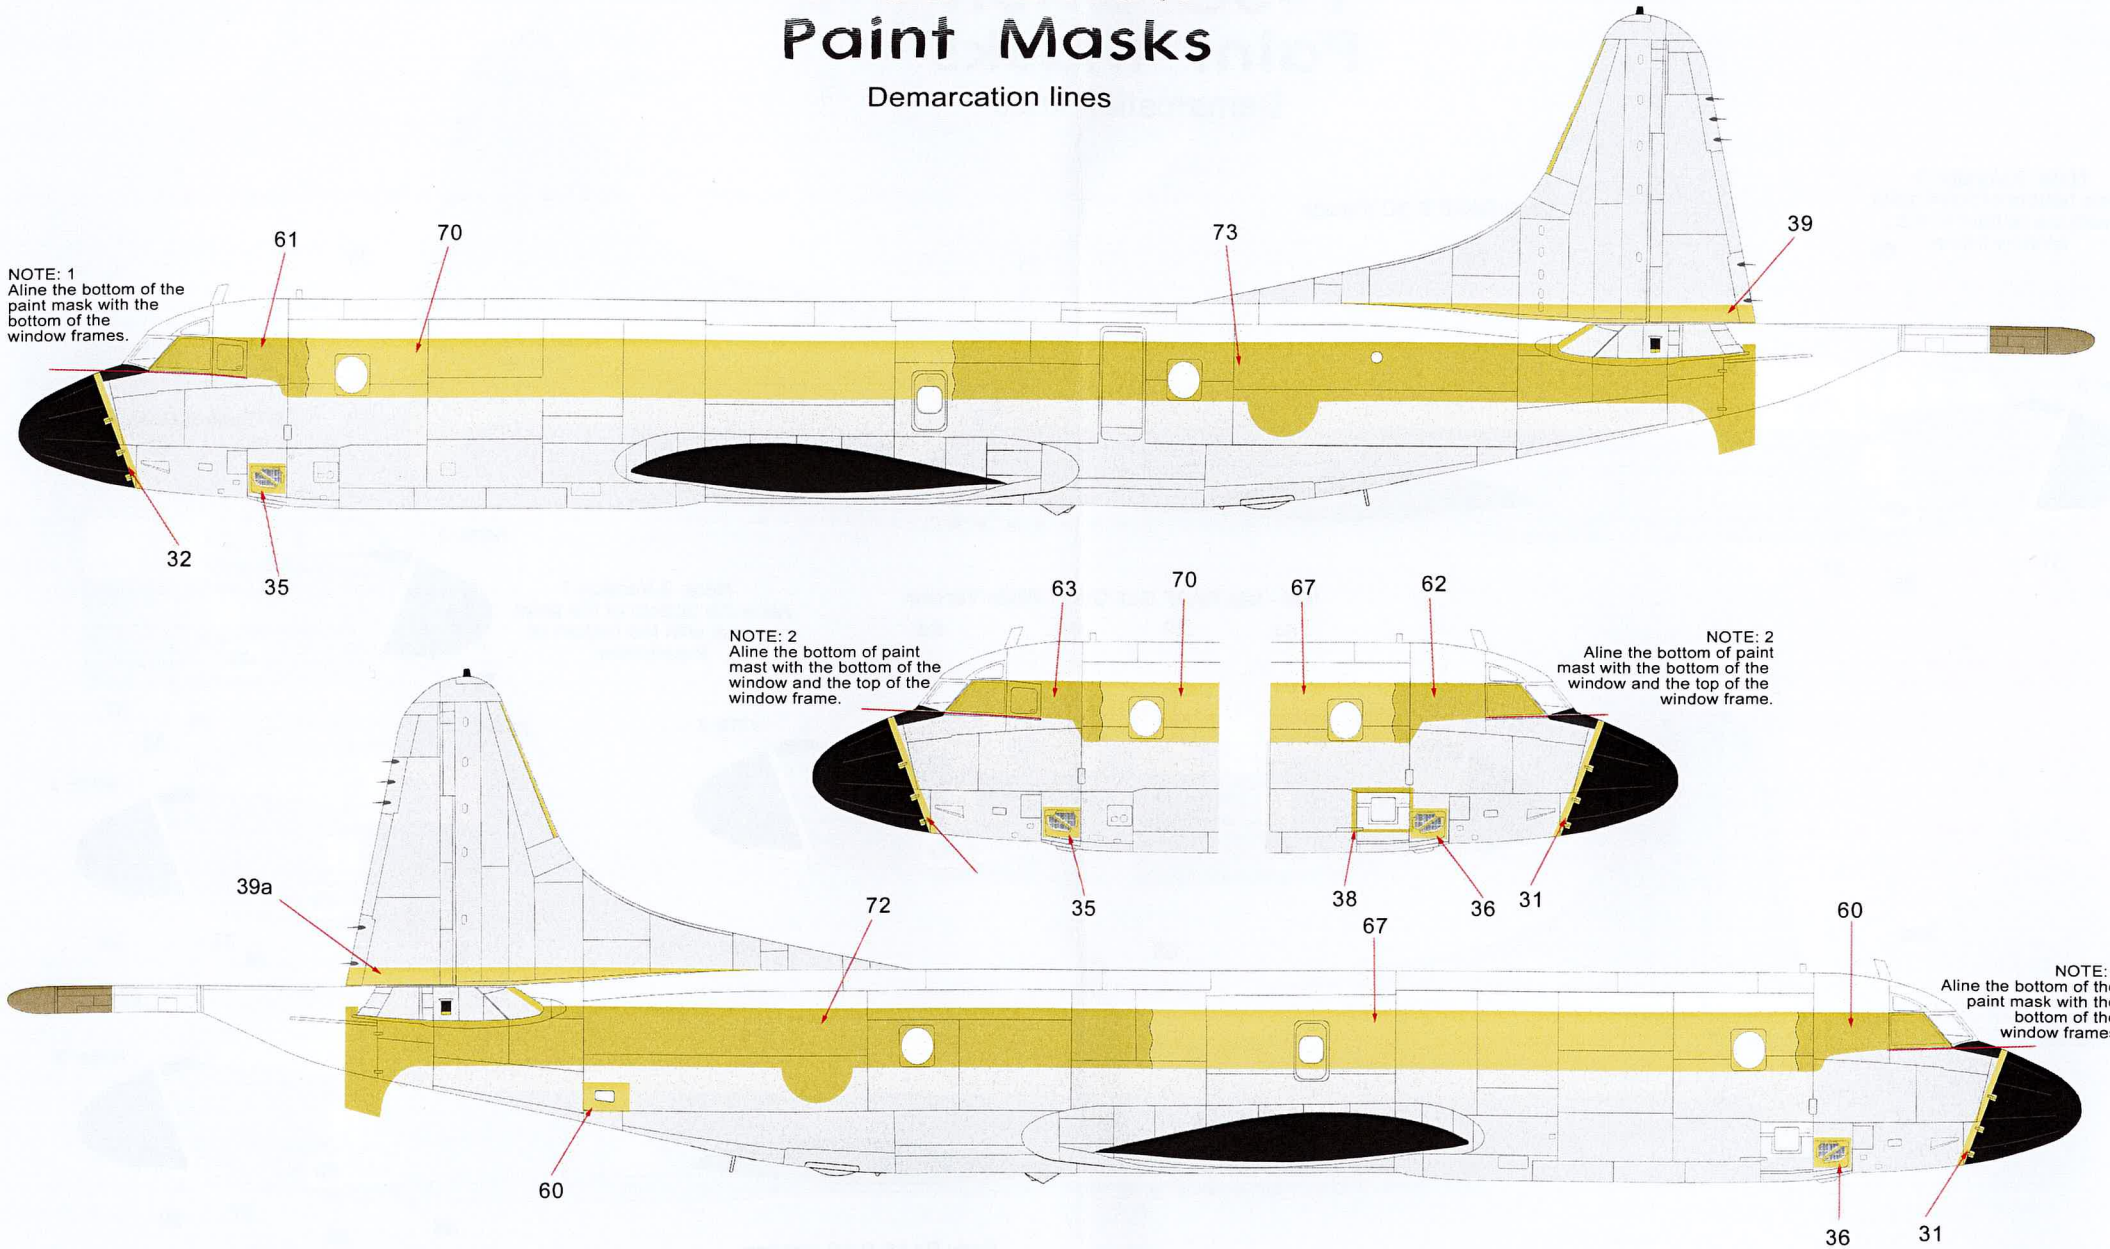

P-3B/C Orion Paint Masks Window Masks

1 Outside mask
8 Inside mask

NOTE:
For more information in regards to this scheme
Please refer to decal set RDS-116 or 117
RAAF P-3C Orion decal set.

RPM-037 P-3B/C Orion Paint Masks

P-3B Orion Paint Masks

Demarcation lines

NOTE:

For more information in regards to this scheme
Please refer to decal set RDS-116 or 117
RAAF P-3C Orion decal set.

RPM-037 P-3B/C Orion Paint Masks

P-3B/C Orion Paint Masks

RAAF P-3C Orion decal set

RPM-037 P-3B/C Orion Paint Masks

P-3B Orion Paint Masks

Bottom View

Front wheels
apply masks to both sides
of wheels.

Rear Wheels
apply masks to both sides
of wheels.

NOTE:

For more information in regards to this scheme
Please refer to decal set RDS-120 RAAF AP-3C Orion's