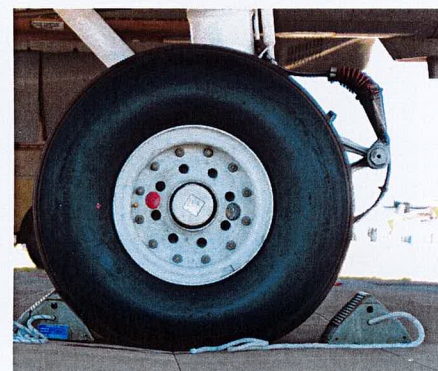

RAAF P-3C Orion decal set

RPM-037 P-3B/C Orion Paint Masks

P-3B Orion Paint Masks

Bottom View

Front wheels
apply masks to both sides
of wheels.

Rear Wheels
apply masks to both sides
of wheels.

NOTE:

For more information in regards to this scheme
Please refer to decal set RDS-120 RAAF AP-3C Orion's

RPM-037 P-3B/C Orion Paint Masks

P-3C Orion Paint Masks

Early Camera Nose

Bottom View

Non Camera Nose

Front wheels
apply masks to both sides
of wheels.

Rear Wheels
apply masks to both sides
of wheels.

Engine cell intake mask