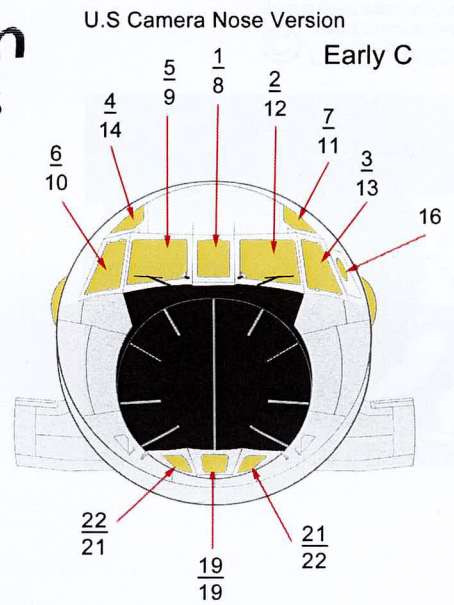

P-3B/C Orion Paint Masks

1 Outside mask
8 Inside mask

Note: see
first page for alternative
emergency escape window
Masks 16

Propellor
front view

Propellor
rear view

NOTE:

For more information in regards to this scheme
Please refer to decal set RDS-116 / 117

RAAF P-3C Orion decal set

RPM-037 P-3B/C Orion Paint Masks