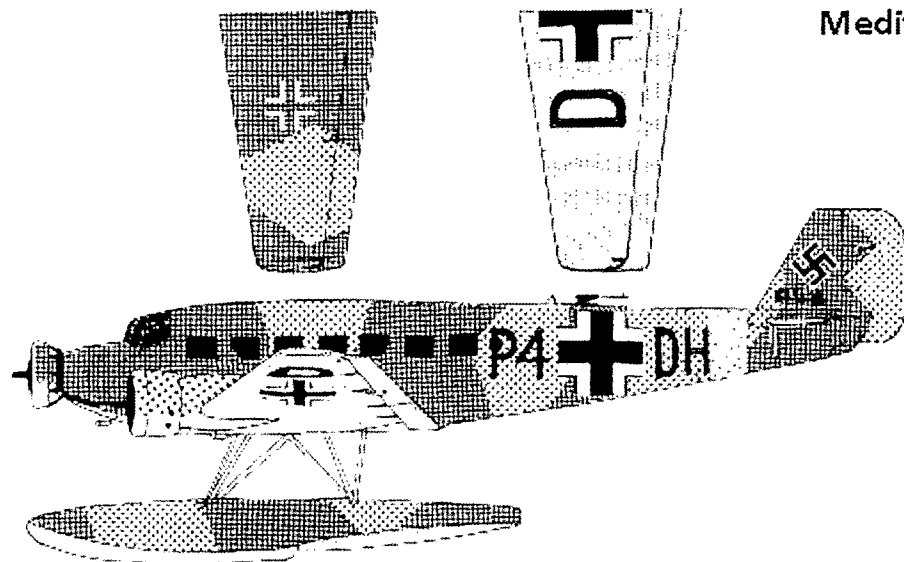

Ju-52/3m g6

Mediterranean 1942/43

Color scheme: - P4+DH - RLM 70/71/65 splitter schema, Yellow RLM 04 fuseage band

- +AJ - RLM 70/71/65 splitter schema, White fuseage band

- +EJ - RLM 70/71/65 splitter schema, White fuseage band