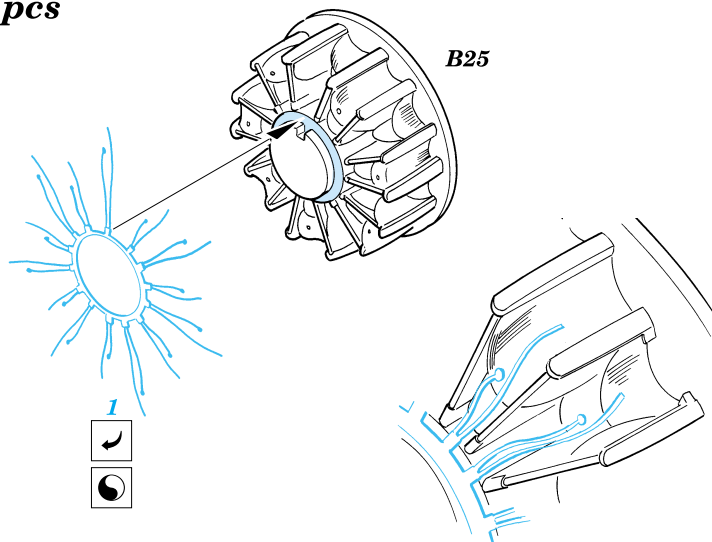

ORIGINAL KIT PARTS
PŮVODNÍ DÍLY STAVEBNICE

PHOTO-ETCHED PARTS
LEPTANÉ DÍLY

PARTS TO BE REMOVED
DÍLY K ODSTRANĚNÍ

Part 67 - Left wheel well from top view

2 pcs

References -Smithsonian Institution Press : Moonlight Interceptor
 -Replic No.40/december 1994
 -Bunrindo Co.-Famous airplanes of the world No.57 : Navy night fighter „Gekko”

Look for **Express Mask XF 112** for 1/48 JIN Gekko
 (not included in this set)