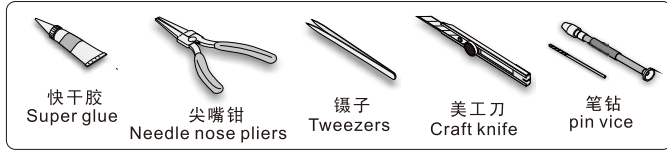

1/35 MILITARY MINIATURE VEHICLE UPGRADE SERIES PE35559

WWII French Simca 5 Staff Car (German Army)

二战法国西姆卡5型军官车（德军型）改造件

[For TAMIYA 35321]

推荐使用工具 RECOMMENDED TOOLS

VOYAGERMODEL® 沃雅 升级 模型 零件	
Recommended item	
PE35220	WWII German Schwimmwagen Type 166
PE35240	WWII Citroen Traction 11CV Staff Car
PE35249	WWII German Kubelwagen Type 82
PE35256	WWII German Bicycle
PE35381	10HPWWII British light utility car 10HP