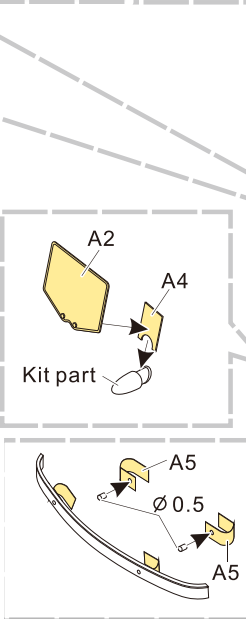

1/35 MILITARY MINIATURE VEHICLE UPGRADE SERIES PE35559

WWII French Simca 5 Staff Car (German Army)

二战法国西姆卡5型军官车（德军型）改造件

[For TAMIYA 35321]

推荐使用工具 RECOMMENDED TOOLS

VOYAGERMODEL® 沃雅 升级 模型 零件	
Recommended item	
PE35220	WWII German Schwimmwagen Type 166
PE35240	WWII Citroen Traction 11CV Staff Car
PE35249	WWII German Kubelwagen Type 82
PE35256	WWII German Bicycle
PE35381	10HPWWII British light utility car 10HP