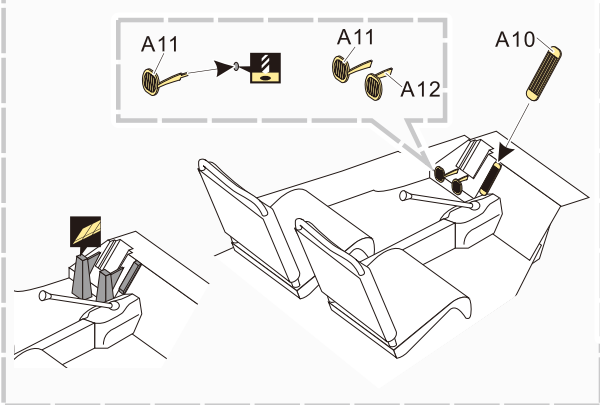

1/35 MILITARY MINIATURE VEHICLE UPGRADE SERIES PE35559

WWII French Simca 5 Staff Car (German Army)

二战法国西姆卡5型军官车（德军型）改造件

[For TAMIYA 35321]

推荐使用工具 RECOMMENDED TOOLS

VOYAGERMODEL® 沃雅 升级 模型 零件	
Recommended item	
PE35220	WWII German Schwimmwagen Type 166
PE35240	WWII Citroen Traction 11CV Staff Car
PE35249	WWII German Kubelwagen Type 82
PE35256	WWII German Bicycle
PE35381	10HPWWII British light utility car 10HP