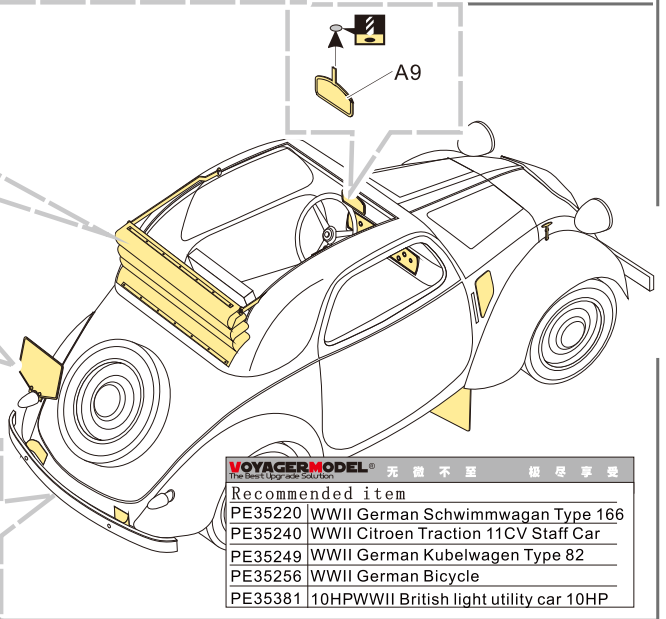

1/35 MILITARY MINIATURE VEHICLE UPGRADE SERIES PE35559

WWII French Simca 5 Staff Car (German Army)

二战法国西姆卡5型军官车（德军型）改造件

[For TAMIYA 35321]

推荐使用工具 RECOMMENDED TOOLS

VOYAGERMODEL® 沃雅 升级 模型 零件	
Recommended item	
PE35220	WWII German Schwimmwagen Type 166
PE35240	WWII Citroen Traction 11CV Staff Car
PE35249	WWII German Kubelwagen Type 82
PE35256	WWII German Bicycle
PE35381	10HPWWII British light utility car 10HP