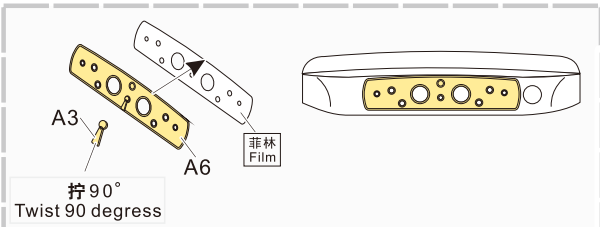

1/35 MILITARY MINIATURE VEHICLE UPGRADE SERIES PE35559

WWII French Simca 5 Staff Car (German Army)

二战法国西姆卡5型军官车（德军型）改造件

[For TAMIYA 35321]

推荐使用工具 RECOMMENDED TOOLS

VOYAGERMODEL® 沃雅 升级 模型 零件	
Recommended item	
PE35220	WWII German Schwimmwagen Type 166
PE35240	WWII Citroen Traction 11CV Staff Car
PE35249	WWII German Kubelwagen Type 82
PE35256	WWII German Bicycle
PE35381	10HPWWII British light utility car 10HP