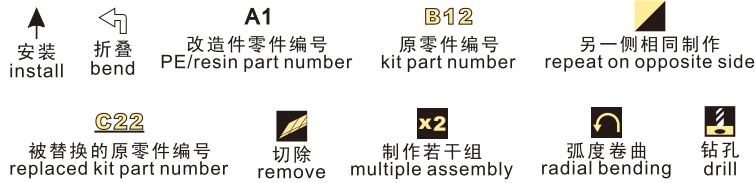

1/35 MILITARY MINIATURE VEHICLE UPGRADE SERIES PE35559

WWII French Simca 5 Staff Car (German Army)

二战法国西姆卡5型军官车（德军型）改造件

[For TAMIYA 35321]

推荐使用工具 RECOMMENDED TOOLS

VOYAGERMODEL® 沃雅 升级 模型 零件	
Recommended item	
PE35220	WWII German Schwimmwagen Type 166
PE35240	WWII Citroen Traction 11CV Staff Car
PE35249	WWII German Kubelwagen Type 82
PE35256	WWII German Bicycle
PE35381	10HPWWII British light utility car 10HP