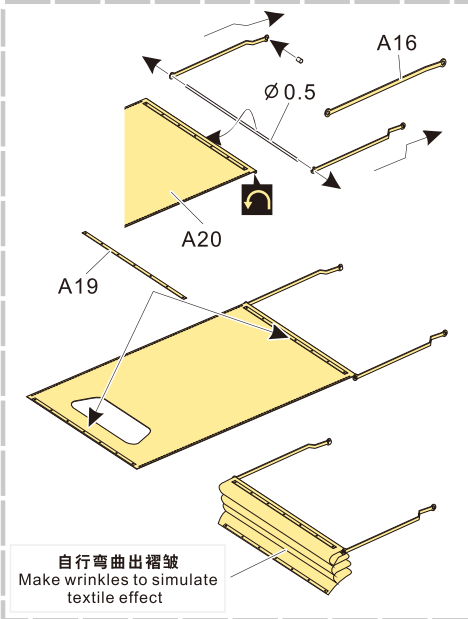

1/35 MILITARY MINIATURE VEHICLE UPGRADE SERIES PE35559

WWII French Simca 5 Staff Car (German Army)

二战法国西姆卡5型军官车（德军型）改造件

[For TAMIYA 35321]

推荐使用工具 RECOMMENDED TOOLS

VOYAGERMODEL® 沃雅 升级 模型 零件	
Recommended item	
PE35220	WWII German Schwimmwagen Type 166
PE35240	WWII Citroen Traction 11CV Staff Car
PE35249	WWII German Kubelwagen Type 82
PE35256	WWII German Bicycle
PE35381	10HPWWII British light utility car 10HP