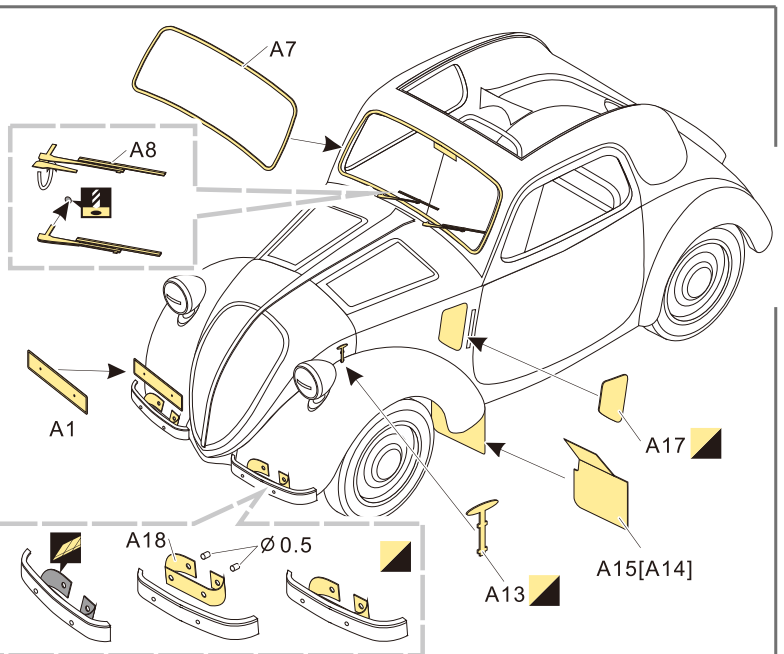

1/35 MILITARY MINIATURE VEHICLE UPGRADE SERIES PE35559

WWII French Simca 5 Staff Car (German Army)

二战法国西姆卡5型军官车（德军型）改造件

[For TAMIYA 35321]

推荐使用工具 RECOMMENDED TOOLS

VOYAGERMODEL® 沃雅 升级 模型 零件	
Recommended item	
PE35220	WWII German Schwimmwagen Type 166
PE35240	WWII Citroen Traction 11CV Staff Car
PE35249	WWII German Kubelwagen Type 82
PE35256	WWII German Bicycle
PE35381	10HPWWII British light utility car 10HP