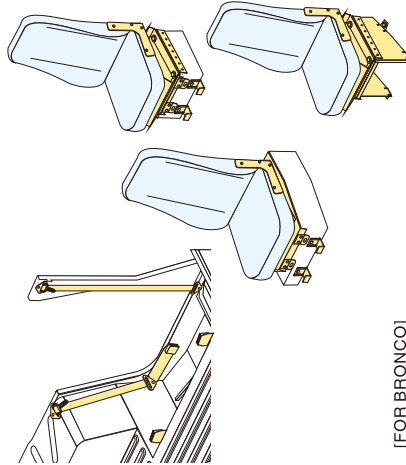

推荐使用工具 RECOMMENDED TOOLS

- ▲ 安装 install
- ↶ 折叠 bend
- ↷ 弧度卷曲 radial bending
- ⚡ 选择安装 alternative
- ⚡ 拆除 remove

A1
改造件零件编号 PE/resin part number
另一侧相同制作 repeat on opposite side

VOYAGERMODEL® 无疆不至 精益求精	Recommended item
PE 35397	Modern HUMVEE M1114 w/CIP&Smoke discharger
VBS0211	Modern US Army HUMVEE carried M2 machine gun
PEA 230	Modern USMC HUMVEE CIP
PEA 231	Modern HUMVEE family road wheels w/spare wheel
PEA 232	Modern USMC HUMVEE M1114 Space Armour
PEA 233	Modern HUMVEE family smoke discharger
PEA 235	Modern US Army Duke IED JAMMERS
PEA 236	Modern US Army HUMVEE carried Mk19
PEA 237	Modern US Stryker family Duke IED JAMMERS

© 2003-2010 SHANGHAI VOYAGERMODEL Co.,LTD

1/35 MILITARY MINIATURE VEHICLE UPGRADE SERIES PEA234

Modern USMC HUMVEE family High back seats w/ seat belts (4 options)

现代美军悍马高靠背座椅及安全带
改造件(4 pcs.)

[FOR BRONCO]