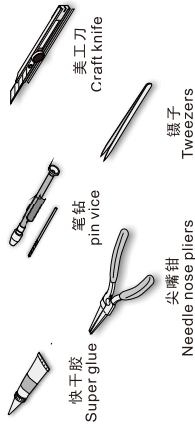

1/35 MILITARY MINIATURE VEHICLE UPGRADE SERIES PEA234

Modern USMC HUMVEE family High back seats w/ seat belts (4 options)

现代美军悍马高靠背座椅及安全带
改造件(4 pcs.)

[FOR BRONCO]

VOYAGERMODEL®
The Best Upgrade Solution

沃雅

推荐使用工具 RECOMMENDED TOOLS

- ▲ 安装 install
- ↶ 折叠 bend
- ↷ 弧度卷曲 radial bending
- ⚡ 选择安装 alternative
- ⚡ 拆除 remove

A1
改造件零件编号 PE/resin part number
另一侧相同制作 repeat on opposite side

VOYAGERMODEL® 无疆不至 精益求精	Recommended item
PE 35397	Modern HUMVEE M1114 w/CIP&Smoke discharger
VBS0211	Modern US Army HUMVEE carried M2 machine gun
PEA 230	Modern USMC HUMVEE CIP
PEA 231	Modern HUMVEE family road wheels w/spare wheel
PEA 232	Modern USMC HUMVEE M1114 Space Armour
PEA 233	Modern HUMVEE family smoke discharger
PEA 235	Modern US Army Duke IED JAMMERS
PEA 236	Modern US Army HUMVEE carried Mk19
PEA 237	Modern US Stryker family Duke IED JAMMERS