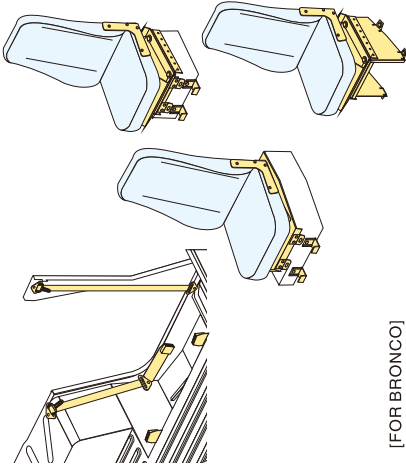

1/35 MILITARY MINIATURE VEHICLE UPGRADE SERIES PEA234

Modern USMC HUMVEE family High back seats w/ seat belts (4 options)

现代美军悍马高靠背座椅及安全带
改造件(4 pcs.)

[FOR BRONCO]

VOYAGERMODEL®
The Best Upgrade Solution

沃雅

推荐使用工具 RECOMMENDED TOOLS

- ▲ 安装 install
- ↶ 折叠 bend
- ↷ 弧度卷曲 radial bending
- ⚡ 选择安装 alternative
- ⚡ 拆除 remove

A1
改造件零件编号 PE/resin part number
另一侧相同制作 repeat on opposite side

VOYAGERMODEL® 无疆不至 精益求精	Recommended item
PE 35397	Modern HUMVEE M1114 w/CIP&Smoke discharger
VBS0211	Modern US Army HUMVEE carried M2 machine gun
PEA 230	Modern USMC HUMVEE CIP
PEA 231	Modern HUMVEE family road wheels w/spare wheel
PEA 232	Modern USMC HUMVEE M1114 Space Armour
PEA 233	Modern HUMVEE family smoke discharger
PEA 235	Modern US Army Duke IED JAMMERS
PEA 236	Modern US Army HUMVEE carried Mk19
PEA 237	Modern US Stryker family Duke IED JAMMERS