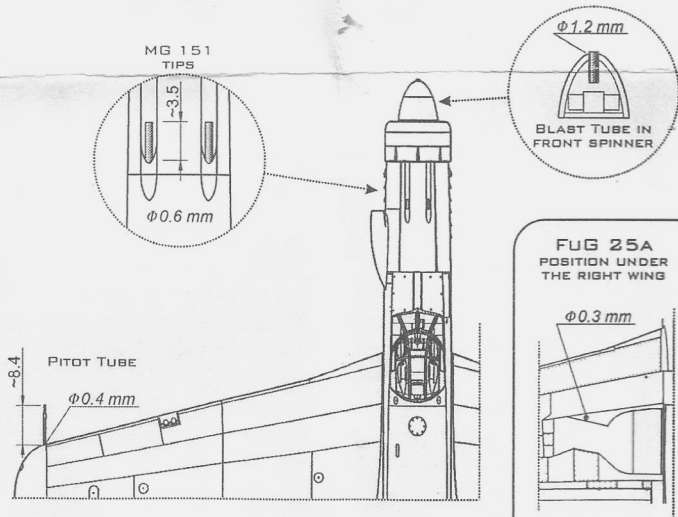

1:72
AIR MASTER SERIES
AM-72-136

Do 335 A
DETAIL SET

Do 335 A - ZESTAW DETALI

SET INCLUDES
ZESTAW ZAWIERA

MG 151
BARRELS

PITOT TUBE

IFF FUG 25A
ANTENNA

FRONT SPINNER
BLAST TUBE

MOUNTING PLACE - DIMENSIONS IN MM

MIEJSCE ZAMOCOWANIA - WYMIARY W MM

MASTER

WWW.MASTER-MODEL.PL
© COPYRIGHT 2018, MASTER - PIOTR CZERKASOW
DESIGNED AND PRODUCED IN POLAND