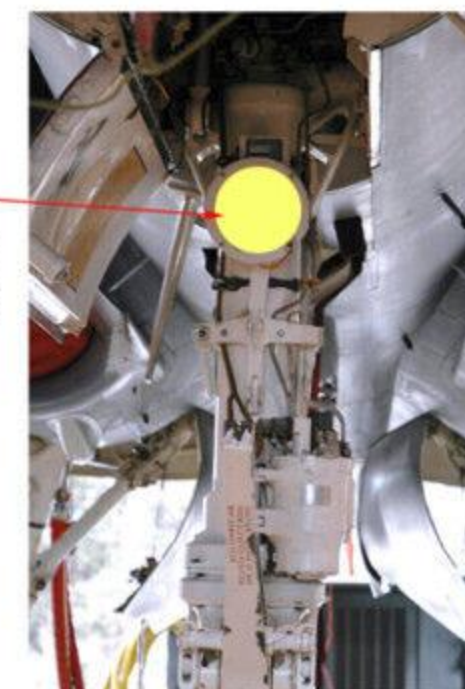

F/A-18A-D Classic Hornet Paint Mask

59 CAF ONLY

Mask No Note:
1 Outside mask
6 Inside mask

Note:
Sometimes the main wheel hub caps are also painted white.
Apply paint masks to both sides of the wheels

60
Nose wheel landing light

© Copyright 2023
PRINTED AND DESIGNED BY:
RPM GRAPHICS AUSTRALIA
AUSTRALIAN MADE AND OWNED

F/A-18A-D Classic Hornet Paint Mask

Note:
Sometimes the main wheel hub caps are also painted white.
Apply paint masks to both sides of the wheels

Mask No Note:
1 Outside mask
6 Inside mask

Inside view of main wheel

F/A-18A-D Classic Hornet

Paint Mask

F/A-18A-D Classic Hornet

Paint Mask

-  Matt Linen Hum 74
-  Light Ghost Grey FS-36375
-  Medium Grey FS-35237
-  Matt White
-  Steel with a Clear Smoke over the top
-  Polished Steel