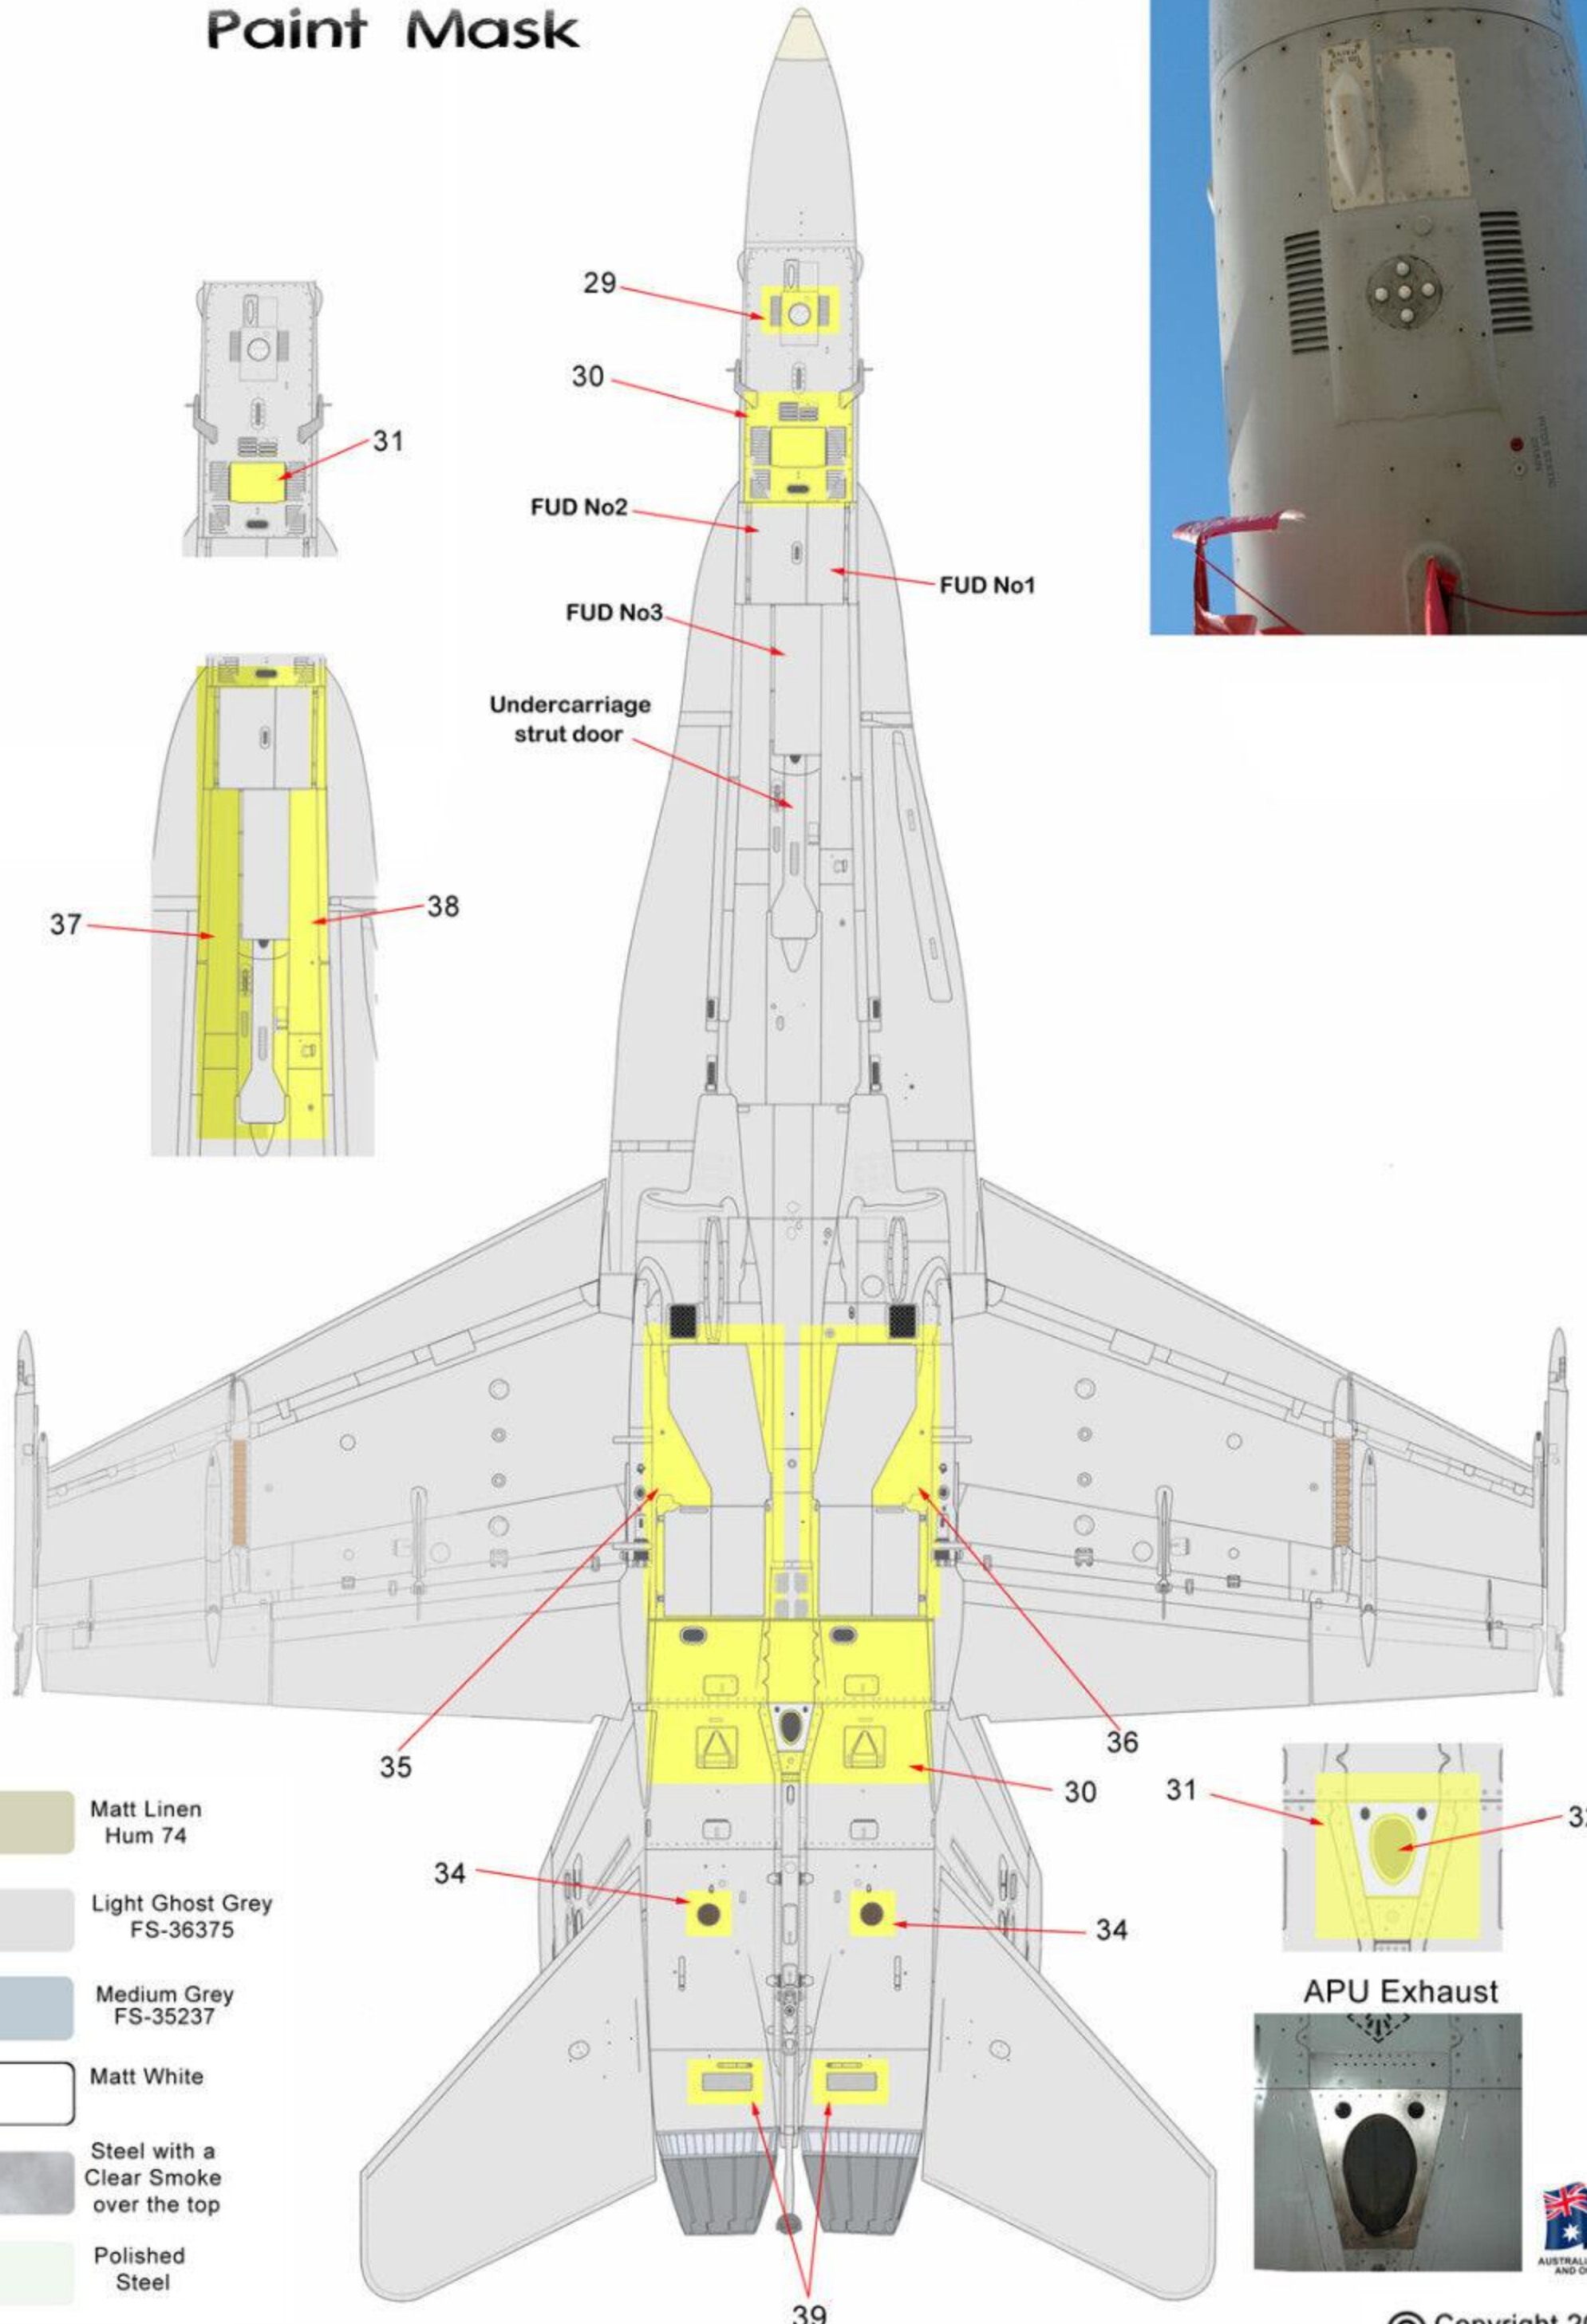

F/A-18A-D Classic Hornet Paint Mask

59 CAF ONLY

Mask No Note:
1 Outside mask
6 Inside mask

Note:
Sometimes the main wheel hub caps are also painted white.
Apply paint masks to both sides of the wheels

60
Nose wheel landing light

© Copyright 2023
PRINTED AND DESIGNED BY:
RPM GRAPHICS AUSTRALIA
AUSTRALIAN MADE AND OWNED

F/A-18A-D Classic Hornet Paint Mask

Note:
Sometimes the main wheel hub caps are also painted white.
Apply paint masks to both sides of the wheels

Mask No Note:
1 Outside mask
6 Inside mask

Inside view of main wheel

F/A-18A-D Classic Hornet

Paint Mask

F/A-18A-D Classic Hornet

Paint Mask

-  Matt Linen Hum 74
-  Light Ghost Grey FS-36375
-  Medium Grey FS-35237
-  Matt White
-  Steel with a Clear Smoke over the top
-  Polished Steel