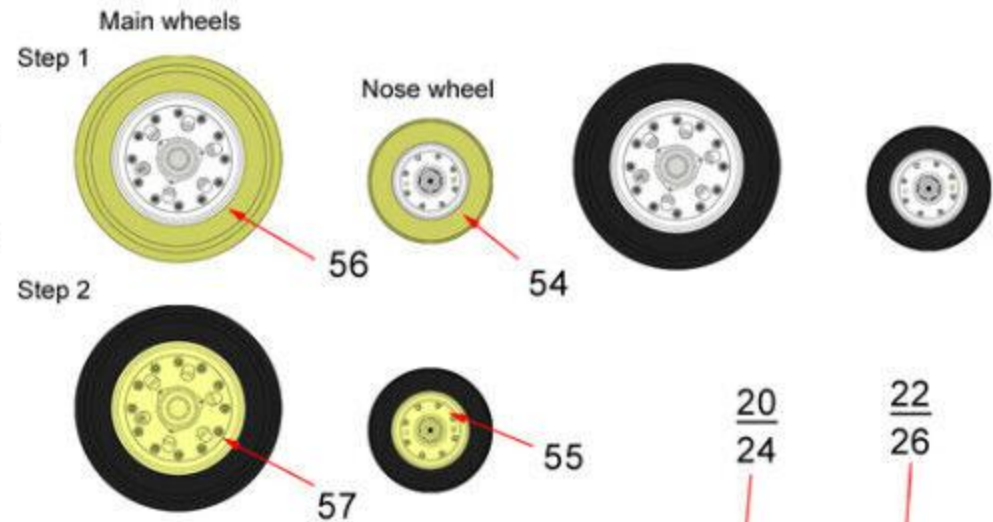

F/A-18A-D Classic Hornet Paint Mask

59 CAF ONLY

Mask No Note:
1 Outside mask
6 Inside mask

Note:
Sometimes the main wheel hub caps are also painted white.
Apply paint masks to both sides of the wheels

60
Nose wheel landing light

© Copyright 2023
PRINTED AND DESIGNED BY:
RPM GRAPHICS AUSTRALIA
AUSTRALIAN MADE AND OWNED

F/A-18A-D Classic Hornet Paint Mask

Note:
Sometimes the main wheel hub caps are also painted white.
Apply paint masks to both sides of the wheels