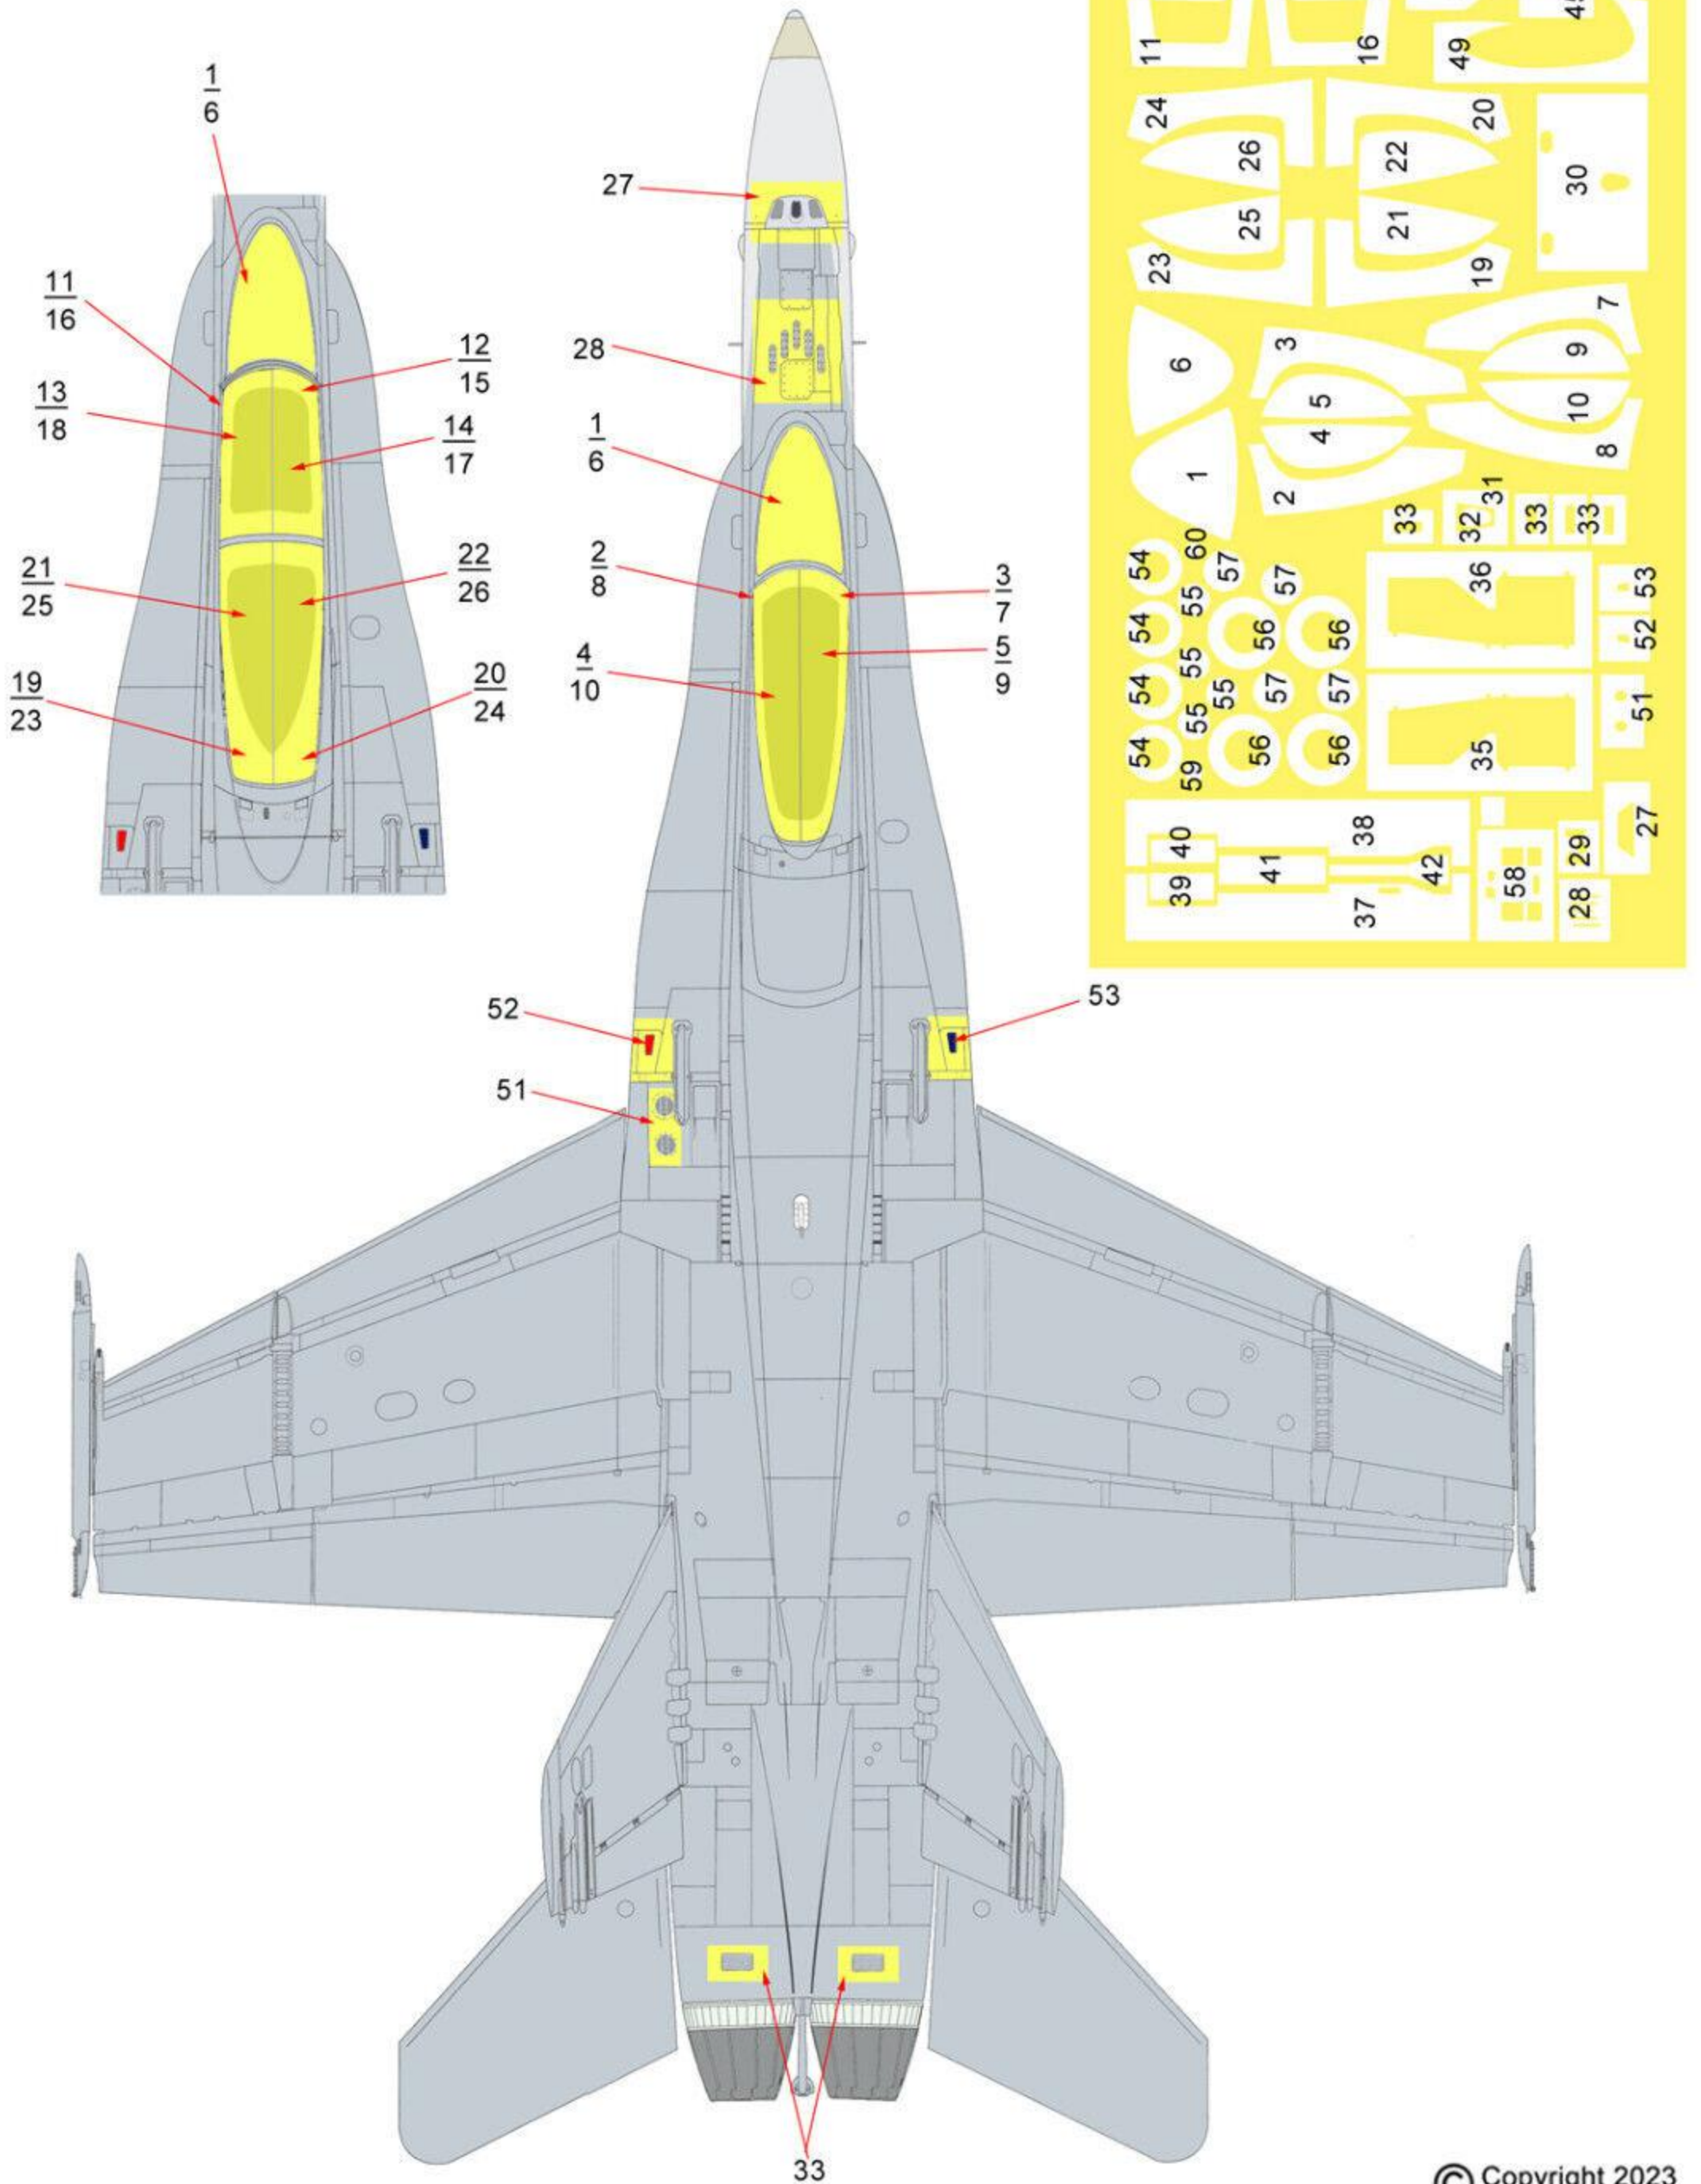

F/A-18A-D Classic Hornet Paint Mask

59 CAF ONLY

Mask No Note:
1 Outside mask
6 Inside mask

Note:
Sometimes the main wheel hub caps are also painted white.
Apply paint masks to both sides of the wheels

60
Nose wheel landing light

© Copyright 2023
PRINTED AND DESIGNED BY:
RPM GRAPHICS AUSTRALIA
AUSTRALIAN MADE AND OWNED

F/A-18A-D Classic Hornet Paint Mask

Note:
Sometimes the main wheel hub caps are also painted white.
Apply paint masks to both sides of the wheels

Mask No Note:
1 Outside mask
6 Inside mask

Inside view of main wheel

F/A-18A-D Classic Hornet

Paint Mask

F/A-18A-D Classic Hornet

Paint Mask

-  Matt Linen Hum 74
-  Light Ghost Grey FS-36375
-  Medium Grey FS-35237
-  Matt White
-  Steel with a Clear Smoke over the top
-  Polished Steel