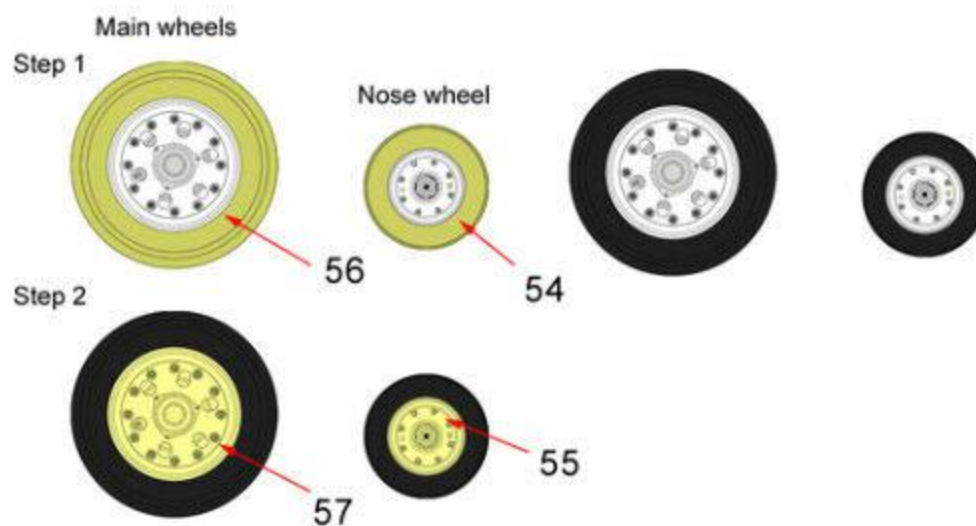

F/A-18A-D Classic Hornet Paint Mask

59 CAF ONLY

Mask No Note:
1 Outside mask
6 Inside mask

Note:
Sometimes the main wheel hub caps are also painted white.
Apply paint masks to both sides of the wheels

60
Nose wheel landing light

© Copyright 2023
PRINTED AND DESIGNED BY:
RPM GRAPHICS AUSTRALIA
AUSTRALIAN MADE AND OWNED

F/A-18A-D Classic Hornet Paint Mask

Note:
Sometimes the main wheel hub caps are also painted white.
Apply paint masks to both sides of the wheels