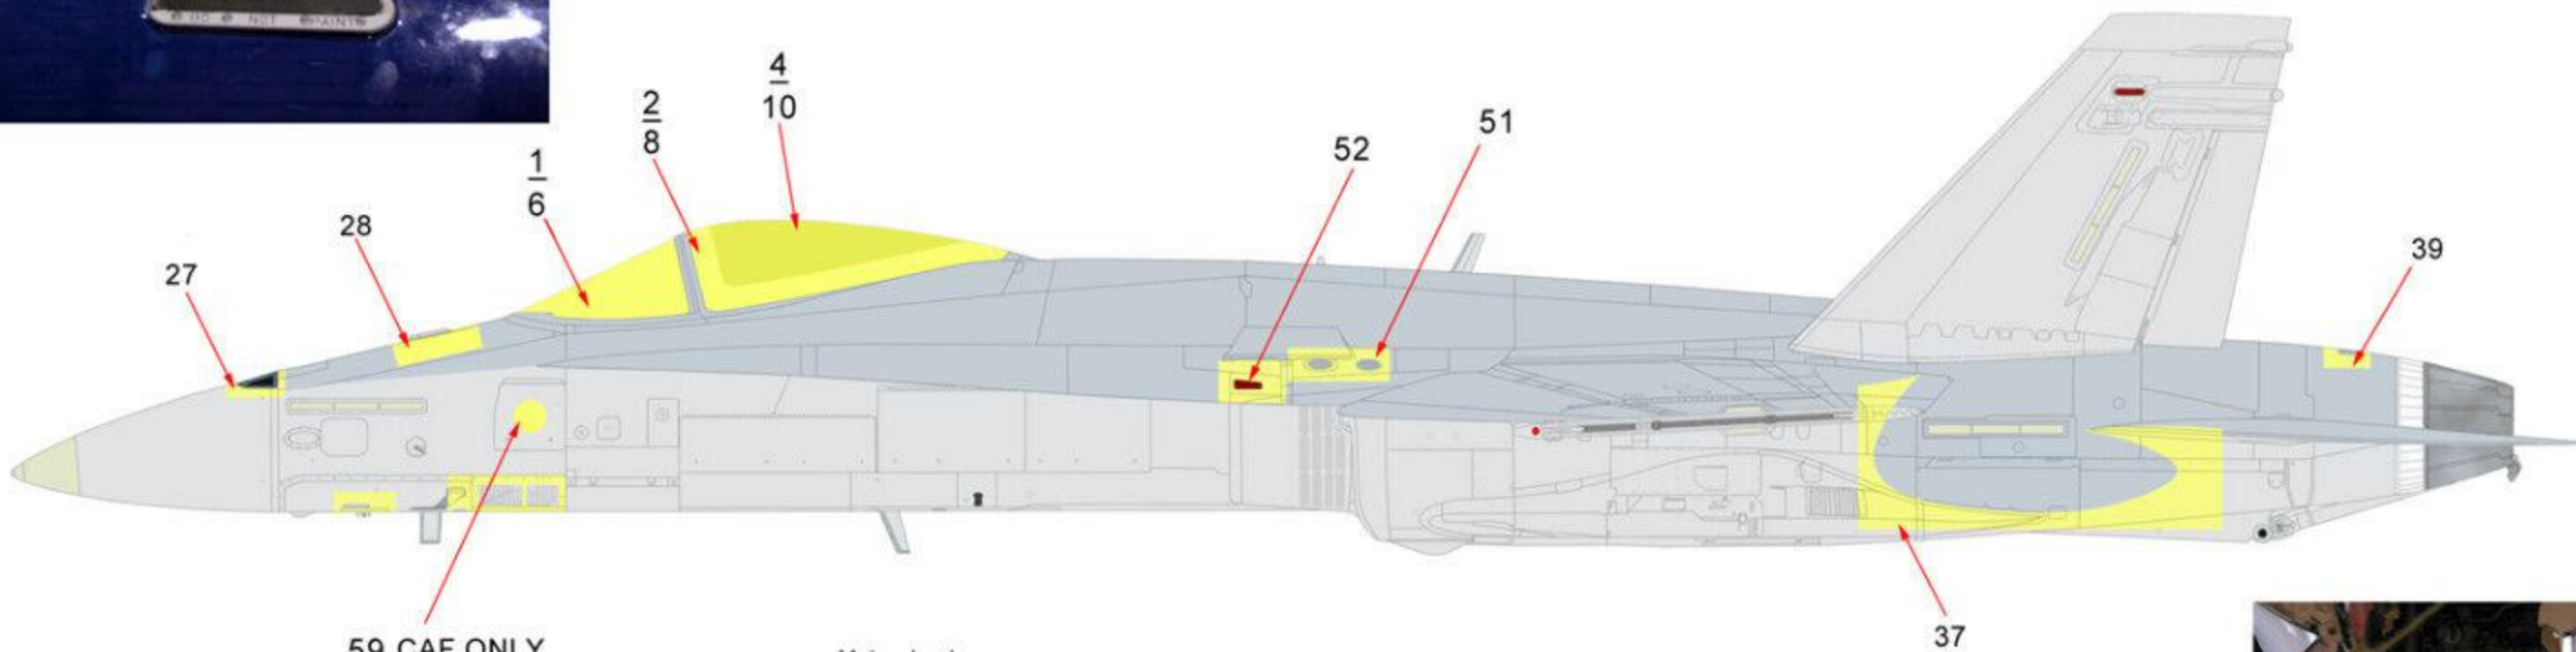

F/A-18A-D Classic Hornet Paint Mask

59 CAF ONLY

Mask No Note:
1 Outside mask
6 Inside mask

Note:
Sometimes the main wheel hub caps are also painted white.
Apply paint masks to both sides of the wheels

60
Nose wheel landing light

© Copyright 2023
PRINTED AND DESIGNED BY:
RPM GRAPHICS AUSTRALIA
AUSTRALIAN MADE AND OWNED

F/A-18A-D Classic Hornet Paint Mask

Note:
Sometimes the main wheel hub caps are also painted white.
Apply paint masks to both sides of the wheels

Mask No Note:
1 Outside mask
6 Inside mask

Inside view of main wheel

F/A-18A-D Classic Hornet

Paint Mask

F/A-18A-D Classic Hornet

Paint Mask

-  Matt Linen Hum 74
-  Light Ghost Grey FS-36375
-  Medium Grey FS-35237
-  Matt White
-  Steel with a Clear Smoke over the top
-  Polished Steel