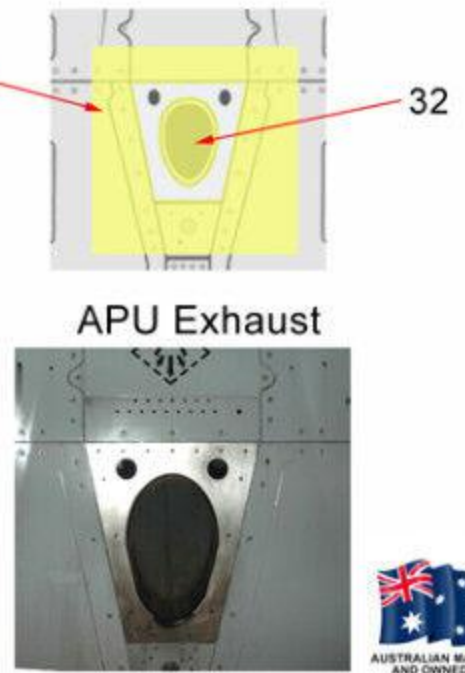

Mask No Note:
1 Outside mask
6 Inside mask

Inside view of main wheel

F/A-18A-D Classic Hornet

Paint Mask

F/A-18A-D Classic Hornet

Paint Mask

-  Matt Linen Hum 74
-  Light Ghost Grey FS-36375
-  Medium Grey FS-35237
-  Matt White
-  Steel with a Clear Smoke over the top
-  Polished Steel