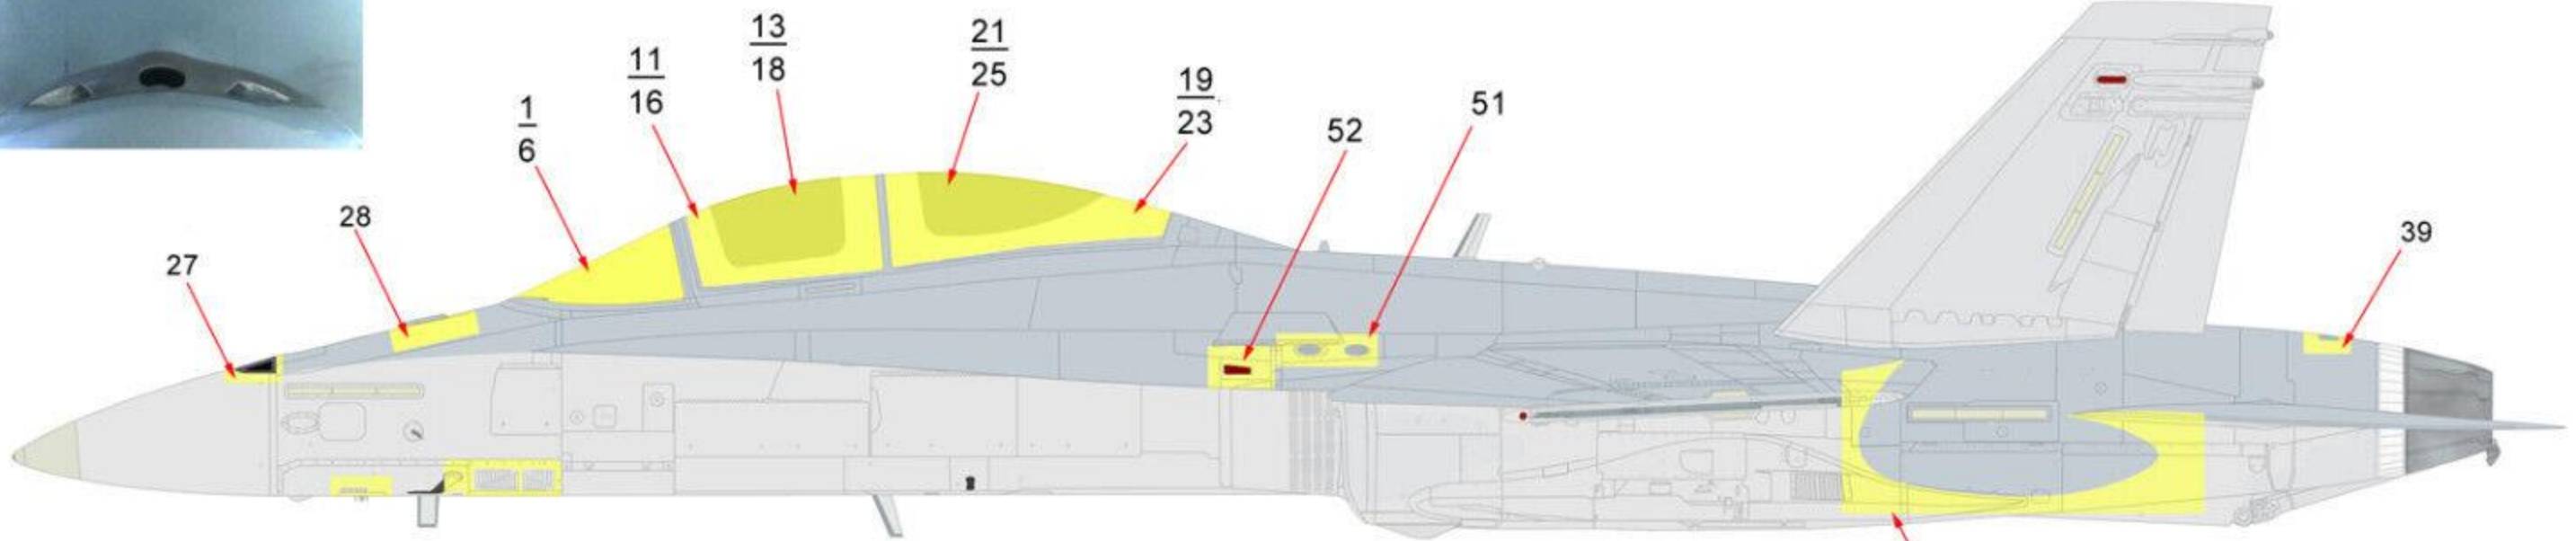

F/A-18A-D Classic Hornet Paint Mask

59 CAF ONLY

Mask No Note:
1 Outside mask
6 Inside mask

Note:
Sometimes the main wheel hub caps are also painted white.
Apply paint masks to both sides of the wheels

60
Nose wheel landing light

© Copyright 2023
PRINTED AND DESIGNED BY:
RPM GRAPHICS AUSTRALIA
AUSTRALIAN MADE AND OWNED

F/A-18A-D Classic Hornet Paint Mask

Note:
Sometimes the main wheel hub caps are also painted white.
Apply paint masks to both sides of the wheels

Mask No Note:
1 Outside mask
6 Inside mask

Inside view of main wheel

F/A-18A-D Classic Hornet

Paint Mask

F/A-18A-D Classic Hornet

Paint Mask

-  Matt Linen Hum 74
-  Light Ghost Grey FS-36375
-  Medium Grey FS-35237
-  Matt White
-  Steel with a Clear Smoke over the top
-  Polished Steel