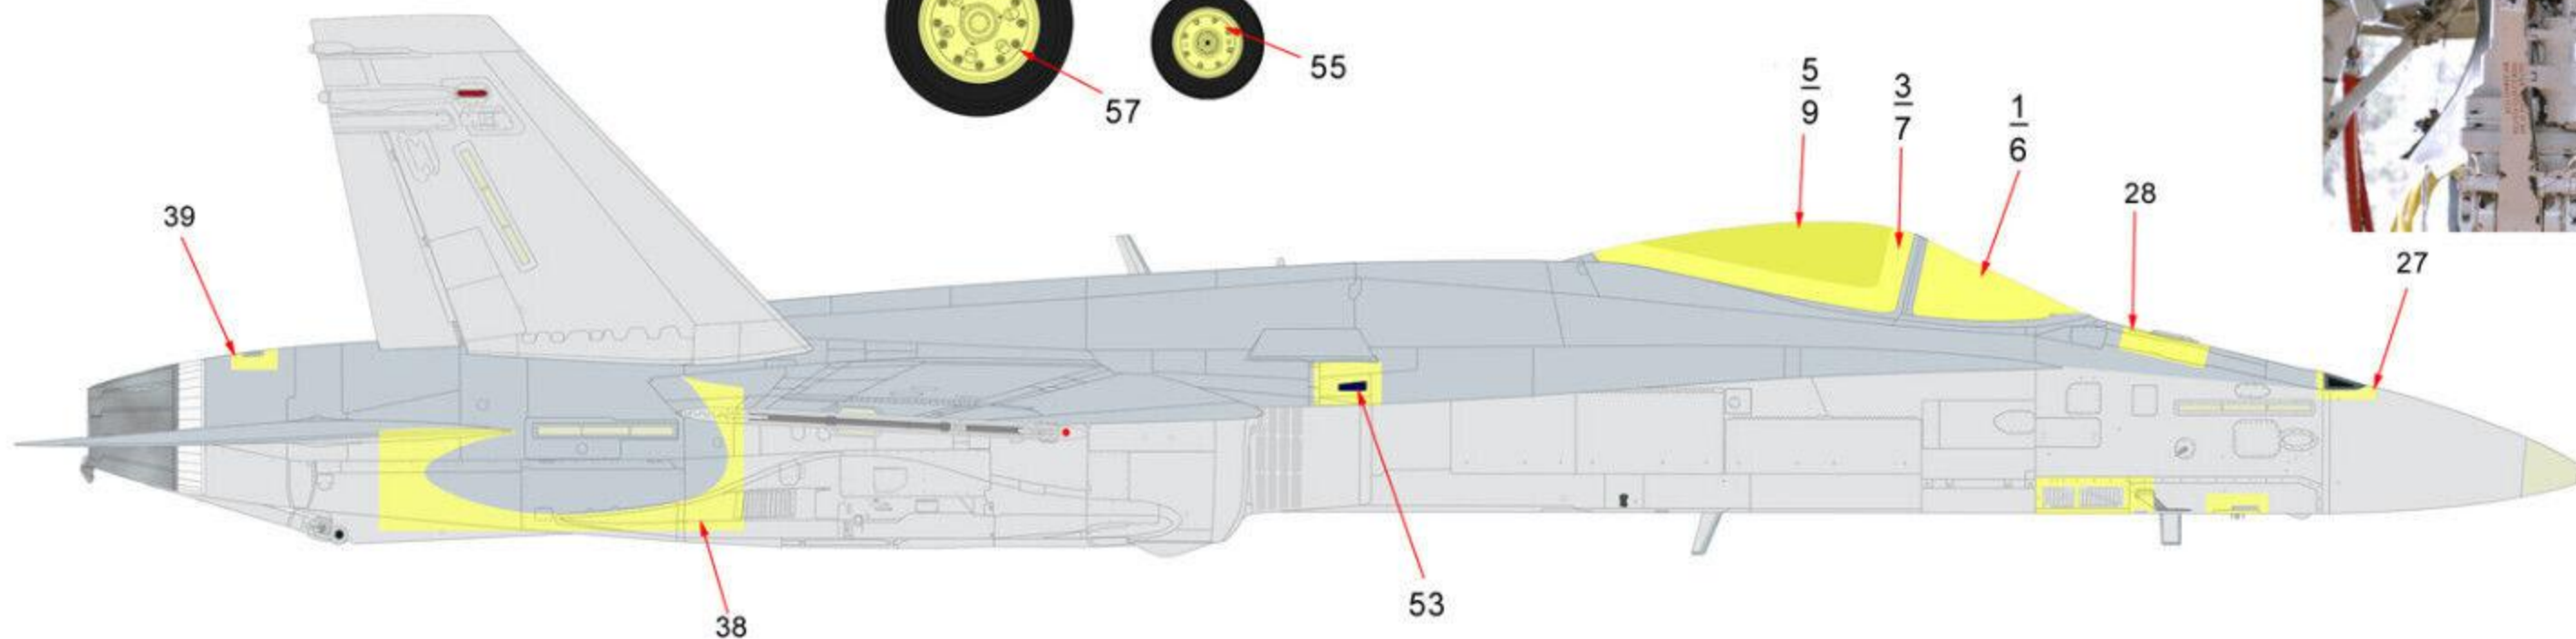

F/A-18A-D Classic Hornet Paint Mask

59 CAF ONLY

Mask No Note:
1 Outside mask
6 Inside mask

Note:
Sometimes the main wheel hub caps are also painted white.
Apply paint masks to both sides of the wheels

60
Nose wheel landing light

© Copyright 2023
PRINTED AND DESIGNED BY:
RPM GRAPHICS AUSTRALIA
AUSTRALIAN MADE AND OWNED

F/A-18A-D Classic Hornet Paint Mask

Note:
Sometimes the main wheel hub caps are also painted white.
Apply paint masks to both sides of the wheels

Mask No Note:
1 Outside mask
6 Inside mask

Inside view of main wheel

F/A-18A-D Classic Hornet

Paint Mask

F/A-18A-D Classic Hornet

Paint Mask

-  Matt Linen Hum 74
-  Light Ghost Grey FS-36375
-  Medium Grey FS-35237
-  Matt White
-  Steel with a Clear Smoke over the top
-  Polished Steel