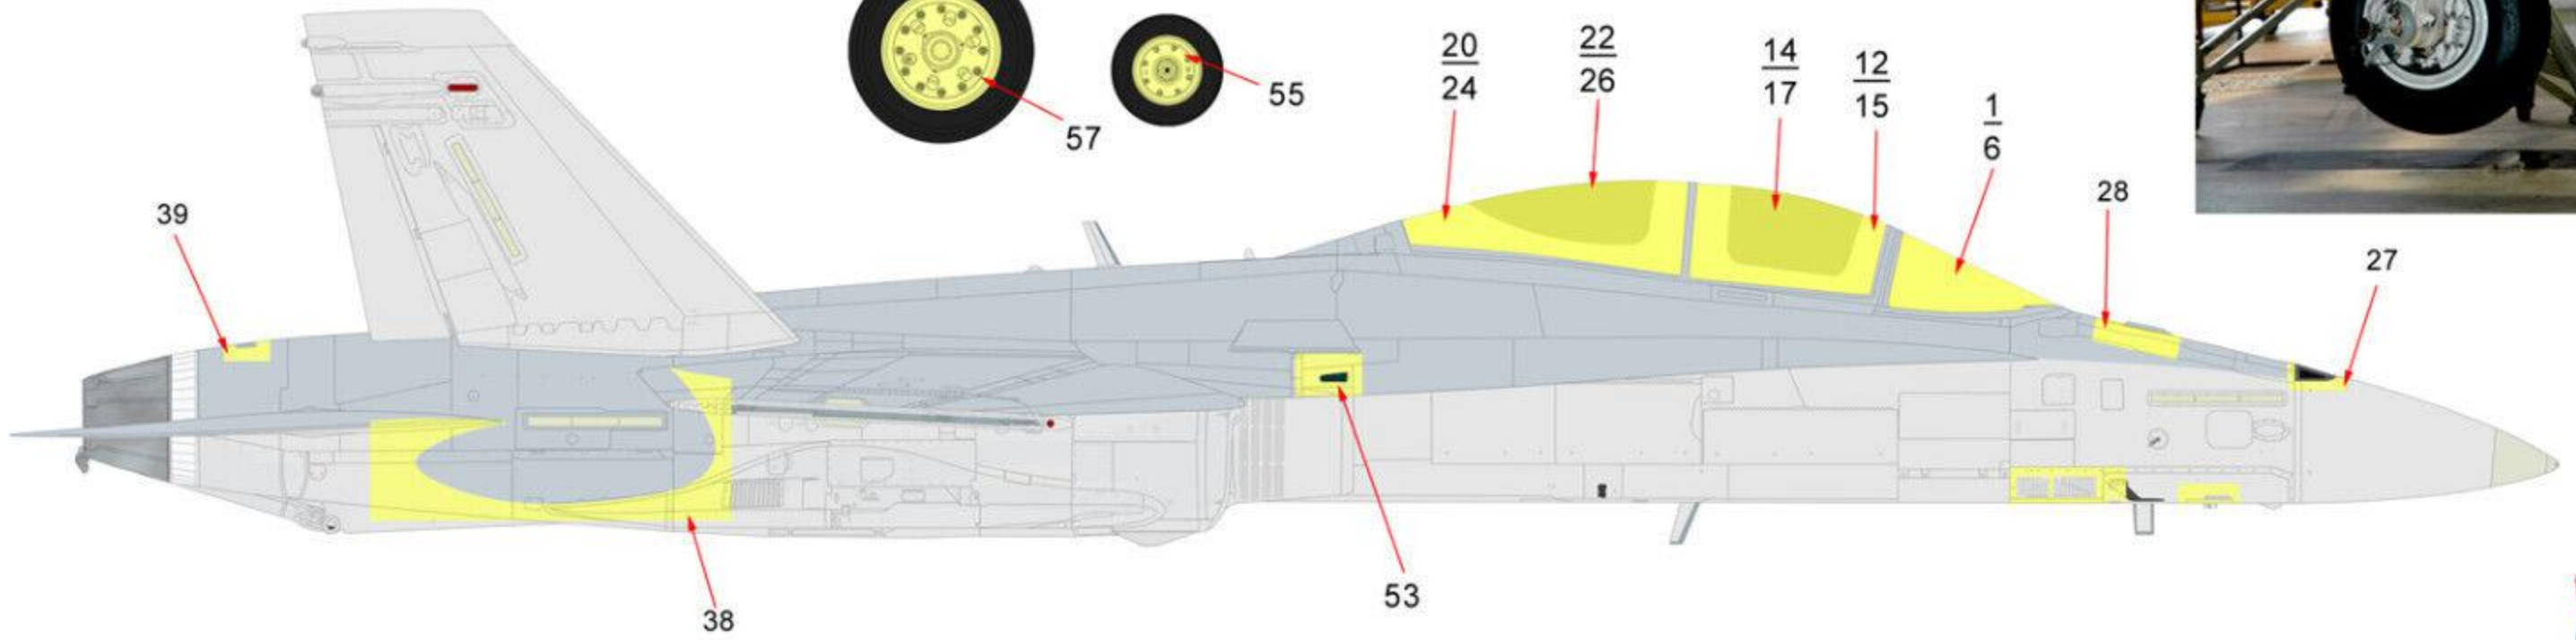

F/A-18A-D Classic Hornet Paint Mask

59 CAF ONLY

Mask No Note:
1 Outside mask
6 Inside mask

Note:
Sometimes the main wheel hub caps are also painted white.
Apply paint masks to both sides of the wheels

60
Nose wheel landing light

© Copyright 2023
PRINTED AND DESIGNED BY:
RPM GRAPHICS AUSTRALIA
AUSTRALIAN MADE AND OWNED

F/A-18A-D Classic Hornet Paint Mask

Note:
Sometimes the main wheel hub caps are also painted white.
Apply paint masks to both sides of the wheels

Mask No Note:
1 Outside mask
6 Inside mask

Inside view of main wheel

F/A-18A-D Classic Hornet

Paint Mask

F/A-18A-D Classic Hornet

Paint Mask

-  Matt Linen Hum 74
-  Light Ghost Grey FS-36375
-  Medium Grey FS-35237
-  Matt White
-  Steel with a Clear Smoke over the top
-  Polished Steel