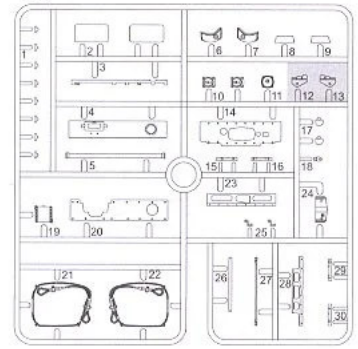

Ax2

B

C

A

B

D

E

G

H

MA (Photo-etched Parts)

Zx2

Y

F

この部品は使用しません
Parts not for use.
Teile werden nicht verwendet.
Piezas a ne pas utilizar.
Parti nin ulizzati.

Customers who checked WW.II German StuG.III Ausf.L s.Pz.Abt.502 Leningrad 1942/43 Neo Smart Kit (Plastic model) also checked

[WW.II German StuG.III Ausf.L](#)
Dragon
1/35
Neo Smart...
8,370 yen

[Panzerkampfwagen IV Ausf. H Krupp](#)
Amusing H...
1/35
Tamiya
1/35 Milit...
3,800 yen

[Panzer IV Ausf. H Krupp](#)
Amusing H...
1/35
4,950 yen

[Panzerkampfwagen III Ausf. Rye Field](#)
1/35
10,165 yen

[WW.II German Infantryman](#)
Italeri
1/9
3,610 yen

[IDF Shot Kalif Val](#)
Amusing H...
1/35
5,700 yen

[Panzerkampfwagen III Ausf. Rye Field](#)
1/35
5,890 yen

[TIGER I](#)
Dragon
1/35
Smart Kit
7,790 yen

[Sd.Kfz 181 Pz.Kpfw VI A](#)
Dragon
1/35
Smart Kit
7,410 yen

[Ansaldo MIAS/MORAS 2](#)
Chino Mod...
1/35
4,200 yen