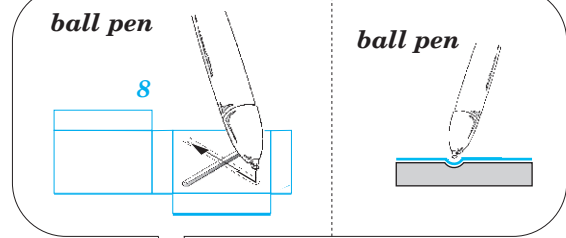

References :
Concord Publ. No.7032 - USAmtracs and Amphibians at War 1941-45
Squadron/Signal No.2031 - Amtracs in action