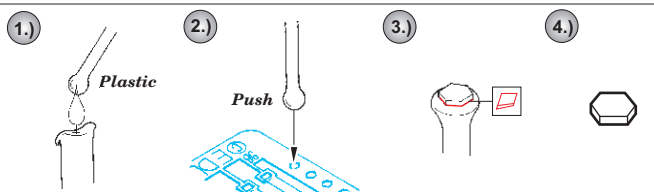

References :
Concord Publ. No.7032 - USAmtracs and Amphibians at War 1941-45
Squadron/Signal No.2031 - Amtracs in action