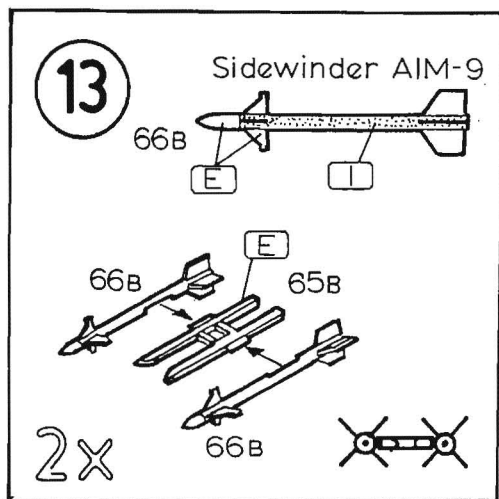

-  A
-  B
-  C
-  D
-  E
-  F

| Code: | Name:      | Model Master: |
|-------|------------|---------------|
| A     | Dark Green | 1710          |
| B     | D.G.Grey   | 1740          |
| C     | L.G.Grey   | 1728          |
| D     | Aluminium  | 1781          |
| E     | Steel      | 1780          |
| F     | Flat Black | 1749          |