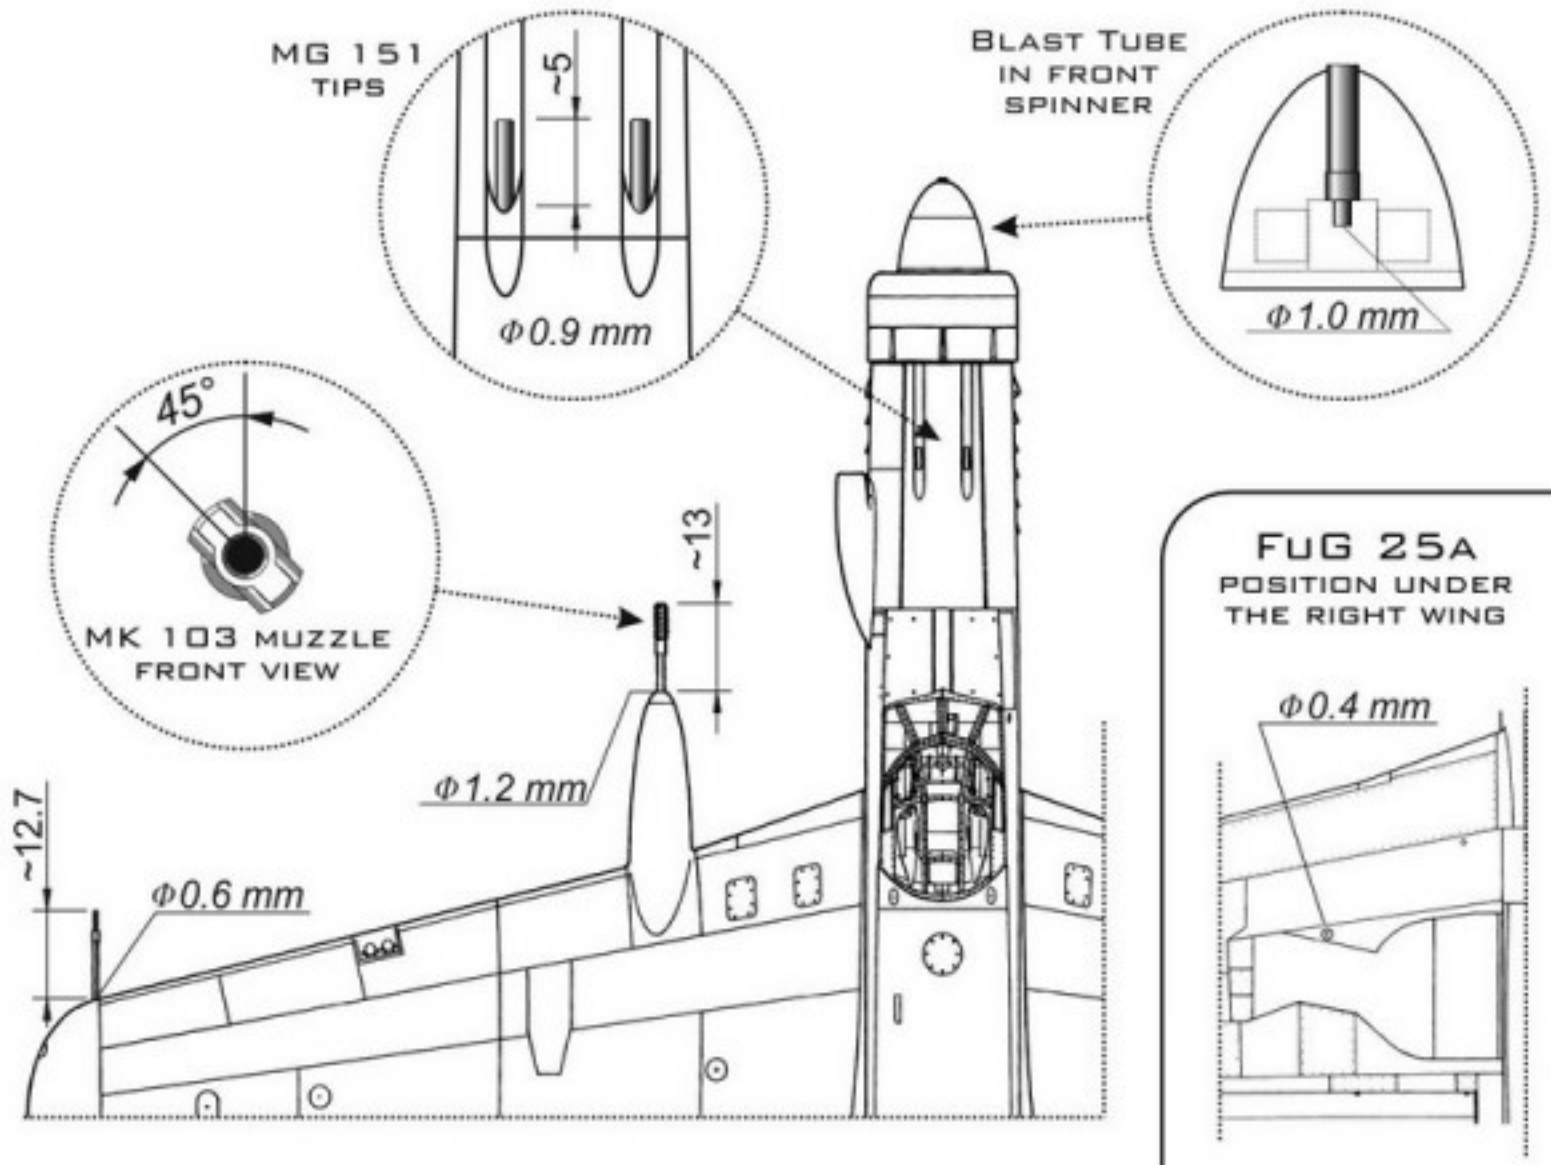

**1:48**  
 AIR MASTER SERIES  
 AM-48-147

**Do 335 B-2**  
 DETAIL SET

Do 335 B-2 - ZESTAW DETALI

**SET INCLUDES**  
 ZESTAW ZAWIERA

MK 103  
 BARRELS

MG 151  
 BARRELS

PITOT TUBE

IFF FUG 25A  
 ANTENNA

FRONT SPINNER  
 BLAST TUBE

**MOUNTING PLACE - DIMENSIONS IN MM**

MIEJSCE ZAMOCOWANIA - WYMIARY W MM

[WWW.MASTER-MODEL.PL](http://WWW.MASTER-MODEL.PL)

©COPYRIGHT 2018, MASTER - PIOTR CZERKASOW  
 DESIGNED AND PRODUCED IN POLAND