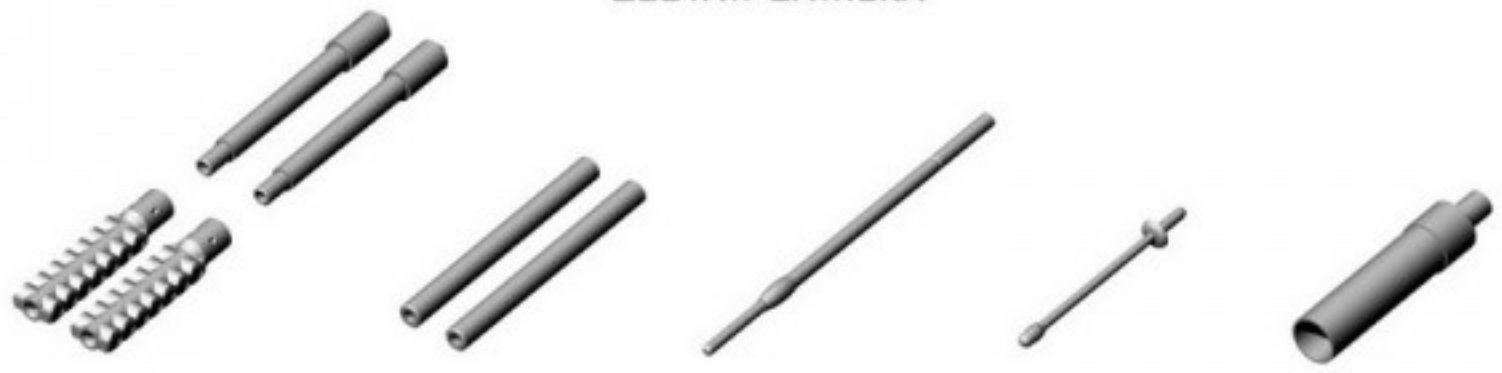

**1:48**  
 AIR MASTER SERIES  
 AM-48-147

**Do 335 B-2**  
 DETAIL SET

Do 335 B-2 - ZESTAW DETALI

**SET INCLUDES**  
 ZESTAW ZAWIERA

MK 103  
 BARRELS

MG 151  
 BARRELS

PITOT TUBE

IFF FUG 25A  
 ANTENNA

FRONT SPINNER  
 BLAST TUBE

**MOUNTING PLACE - DIMENSIONS IN MM**

MIEJSCE ZAMOCOWANIA - WYMIARY W MM

[WWW.MASTER-MODEL.PL](http://WWW.MASTER-MODEL.PL)

©COPYRIGHT 2018, MASTER - PIOTR CZERKASOW  
 DESIGNED AND PRODUCED IN POLAND