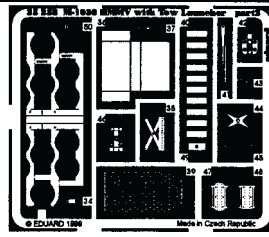

# M-1036 HMMV with Tow Launcher

35 258

1/35 scale detail set for Italeri kit

2x

-  OPPOSITE SIDE
-  REMOVE
-  REPLACE
-  GRIND
-  BEND