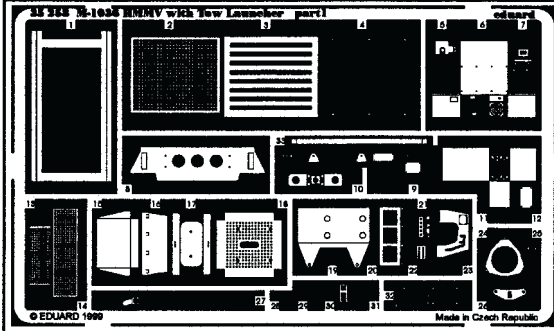

# M-1036 HMMV with Tow Launcher

35 258

1/35 scale detail set for Italeri kit

2x

-  OPPOSITE SIDE
-  REMOVE
-  REPLACE
-  GRIND
-  BEND