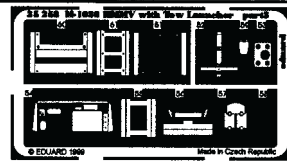

# M-1036 HMMV with Tow Launcher

35 258

1/35 scale detail set for Italeri kit

2x

-  OPPOSITE SIDE
-  REMOVE
-  REPLACE
-  GRIND
-  BEND