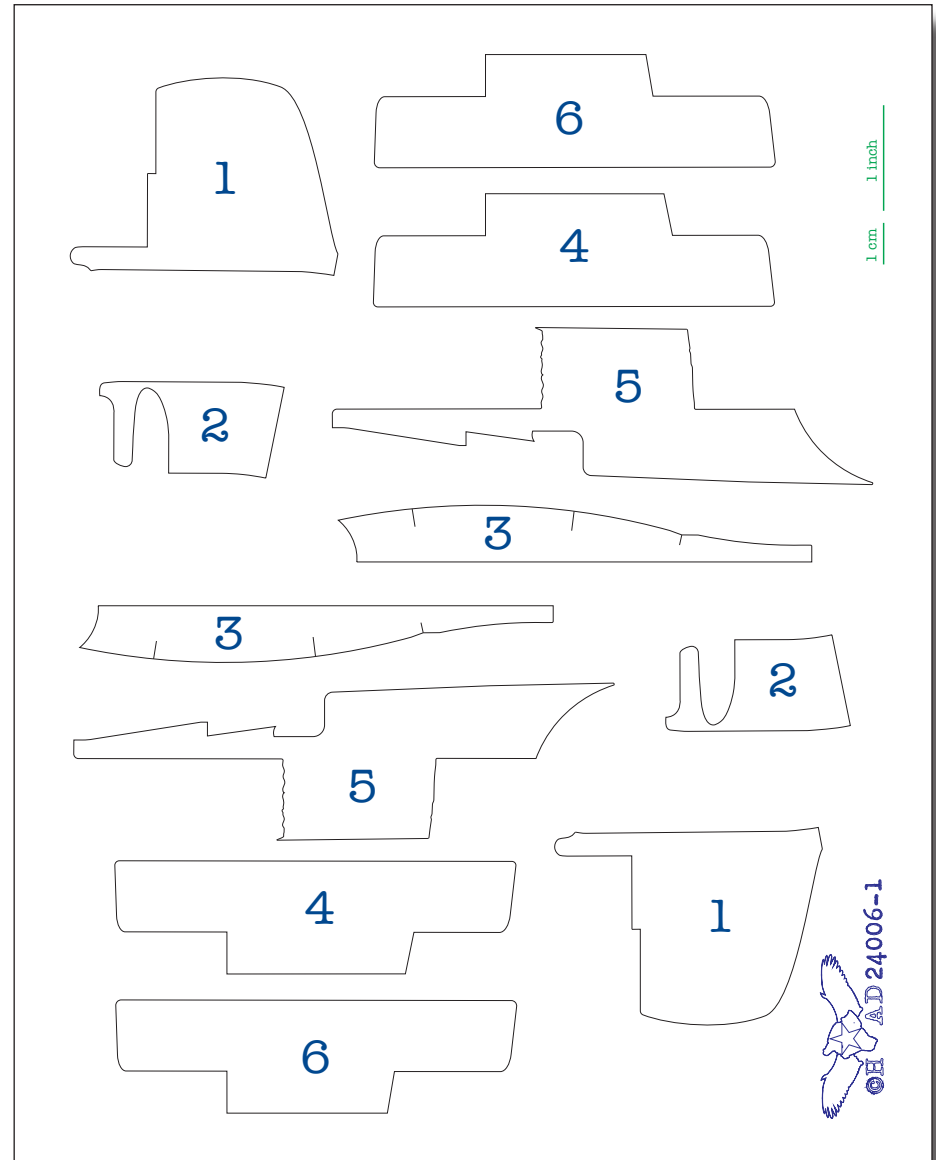

24006 1/24 Spitfire IX Invasion Stripe Masks

Placement Guide for the 1/24 Airfix Spitfire IX
24006-1 Paper Masks

Hawaiian Air Depot
Designs for Scale Modelers

www.hawaiianairdepot.com

24006 1/24 Spitfire IX Invasion Stripe Masks

Placement Guide for the 1/24 Airfix Spitfire IX
24006-2 Fuselage

Hawaiian Air Depot
Designs for Scale Modelers

www.hawaiianairdepot.com

24006 1/24 Spitfire IX Invasion Stripe Masks

Placement Guide for the 1/24 Airfix Spitfire IX
24006-3 Starboard wing

Hawaiian Air Depot
Designs for Scale Modelers

Underside first

Align

Align

www.hawaiianairdepot.com
hawaiianairdepot@icloud.com
©2023 Hawaiian Air Depot

24006 1/24 Spitfire IX Invasion Stripe Masks

Placement Guide for the 1/24 Airfix Spitfire IX
24006-4 Port wing