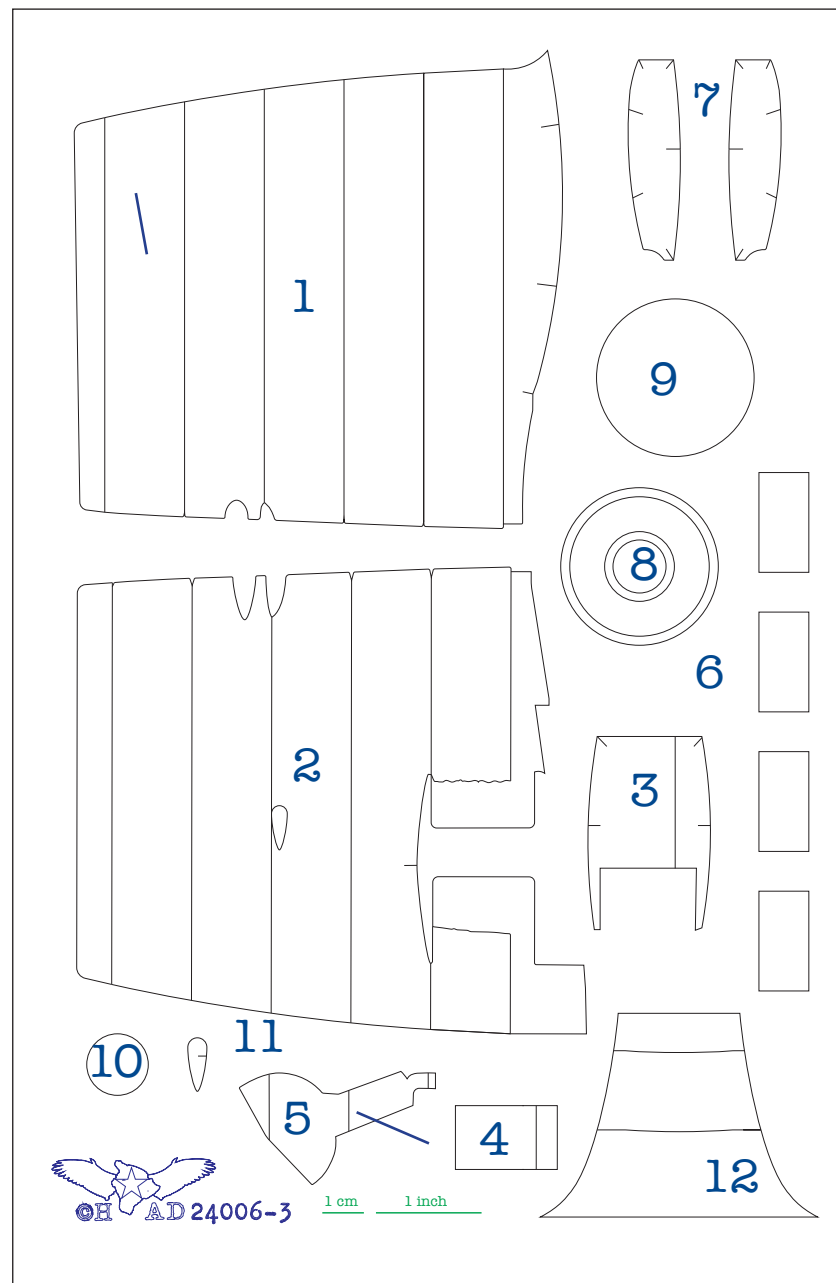

Placement Guide for the 1/24 Airfix Spitfire IX
24006-2 Fuselage

Hawaiian Air Depot
Designs for Scale Modelers

www.hawaiianairdepot.com

24006 1/24 Spitfire IX Invasion Stripe Masks

Placement Guide for the 1/24 Airfix Spitfire IX
24006-3 Starboard wing

Hawaiian Air Depot
Designs for Scale Modelers

Underside first

Align

Align

www.hawaiianairdepot.com
hawaiianairdepot@icloud.com
©2023 Hawaiian Air Depot

24006 1/24 Spitfire IX Invasion Stripe Masks

Placement Guide for the 1/24 Airfix Spitfire IX
24006-4 Port wing