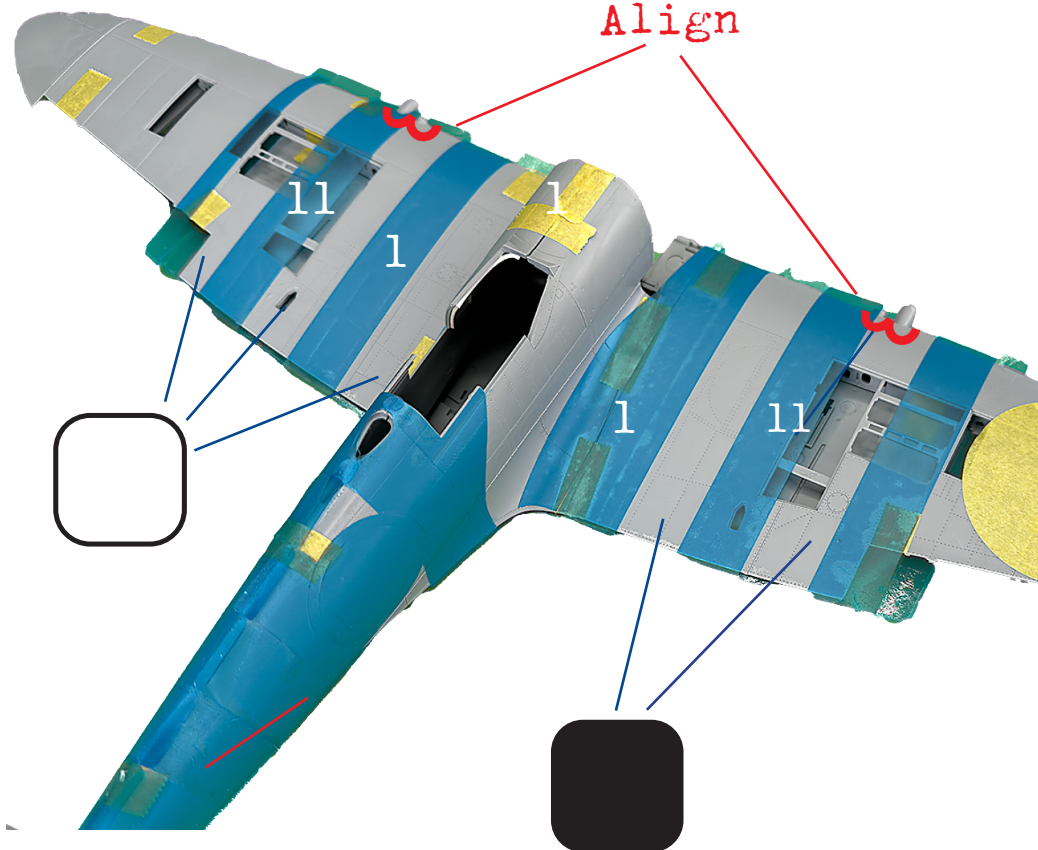

24006 1/24 Spitfire IX Invasion Stripe Masks

Placement Guide for the 1/24 Airfix Spitfire IX
24006-4 Port wing

Hawaiian Air Depot
Designs for Scale Modelers

Align top w/ underside

Align