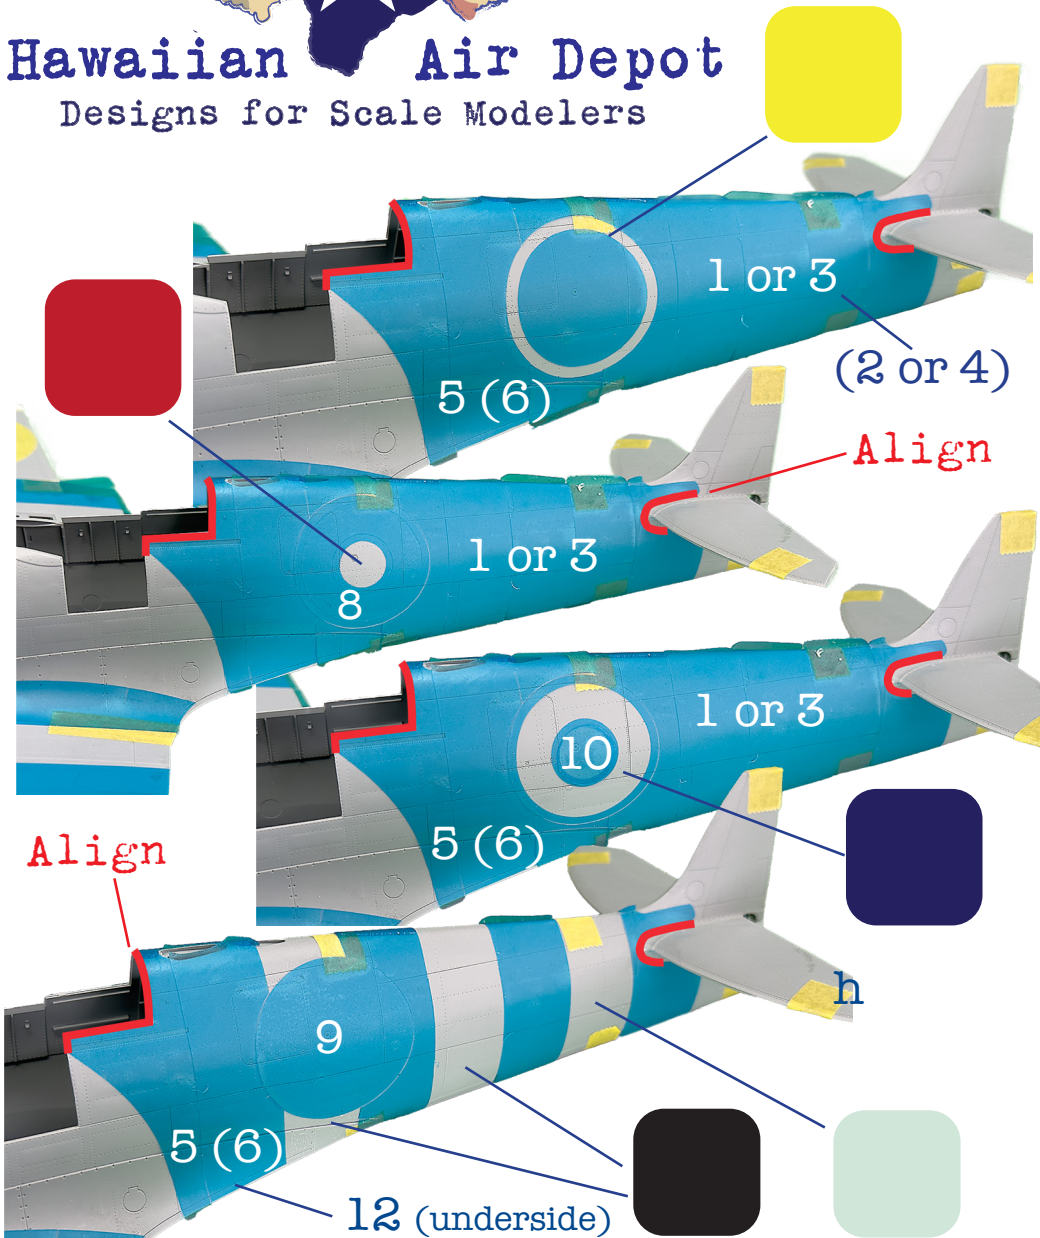

24006 1/24 Spitfire IX Invasion Stripe Masks

Placement Guide for the 1/24 Airfix Spitfire IX
24006-1 Paper Masks

Hawaiian Air Depot
Designs for Scale Modelers

www.hawaiianairdepot.com

24006 1/24 Spitfire IX Invasion Stripe Masks

Placement Guide for the 1/24 Airfix Spitfire IX
24006-2 Fuselage

Hawaiian Air Depot
Designs for Scale Modelers

www.hawaiianairdepot.com

24006 1/24 Spitfire IX Invasion Stripe Masks

Placement Guide for the 1/24 Airfix Spitfire IX
24006-3 Starboard wing

Hawaiian Air Depot
Designs for Scale Modelers

Underside first

Align

Align

www.hawaiianairdepot.com
hawaiianairdepot@icloud.com
©2023 Hawaiian Air Depot

24006 1/24 Spitfire IX Invasion Stripe Masks

Placement Guide for the 1/24 Airfix Spitfire IX
24006-4 Port wing