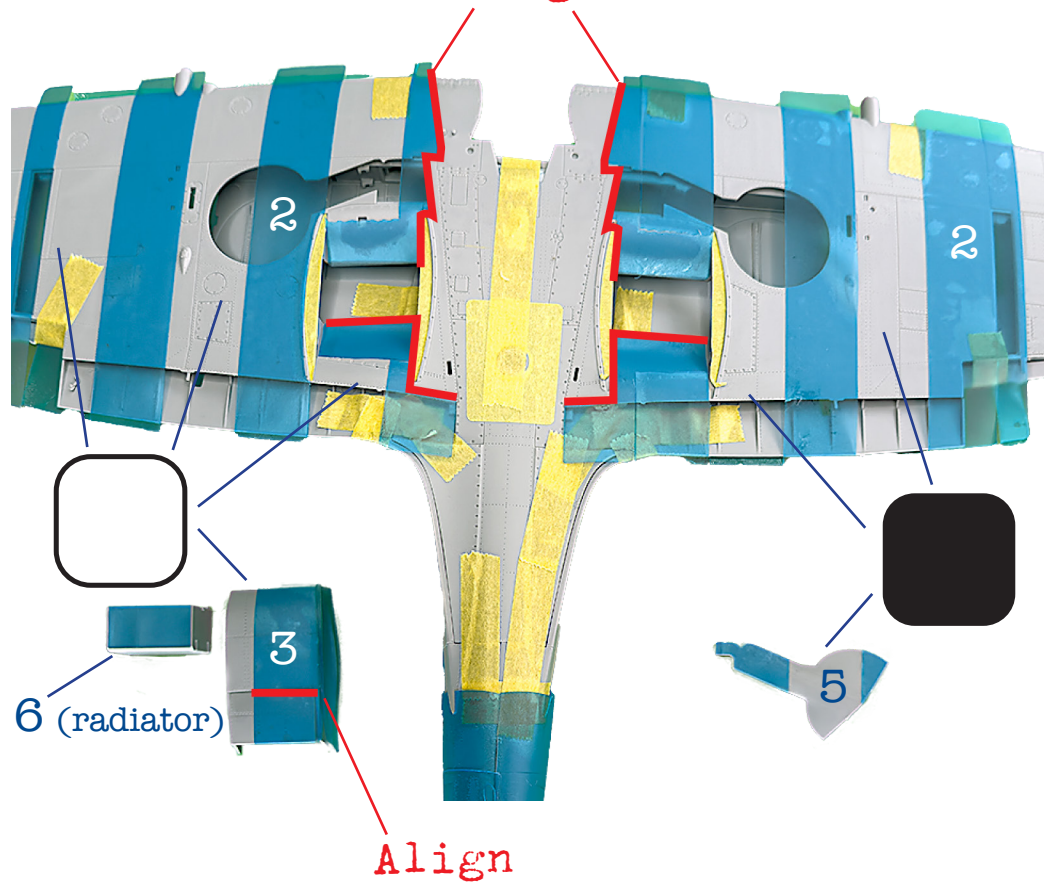

24006 1/24 Spitfire IX Invasion Stripe Masks

Placement Guide for the 1/24 Airfix Spitfire IX
24006-1 Paper Masks

Hawaiian Air Depot
Designs for Scale Modelers

www.hawaiianairdepot.com

24006 1/24 Spitfire IX Invasion Stripe Masks

Placement Guide for the 1/24 Airfix Spitfire IX
24006-2 Fuselage

Hawaiian Air Depot
Designs for Scale Modelers

www.hawaiianairdepot.com

24006 1/24 Spitfire IX Invasion Stripe Masks

Placement Guide for the 1/24 Airfix Spitfire IX
24006-3 Starboard wing

Hawaiian Air Depot
Designs for Scale Modelers

Underside first

Align

Align

www.hawaiianairdepot.com
hawaiianairdepot@icloud.com
©2023 Hawaiian Air Depot

24006 1/24 Spitfire IX Invasion Stripe Masks

Placement Guide for the 1/24 Airfix Spitfire IX
24006-4 Port wing