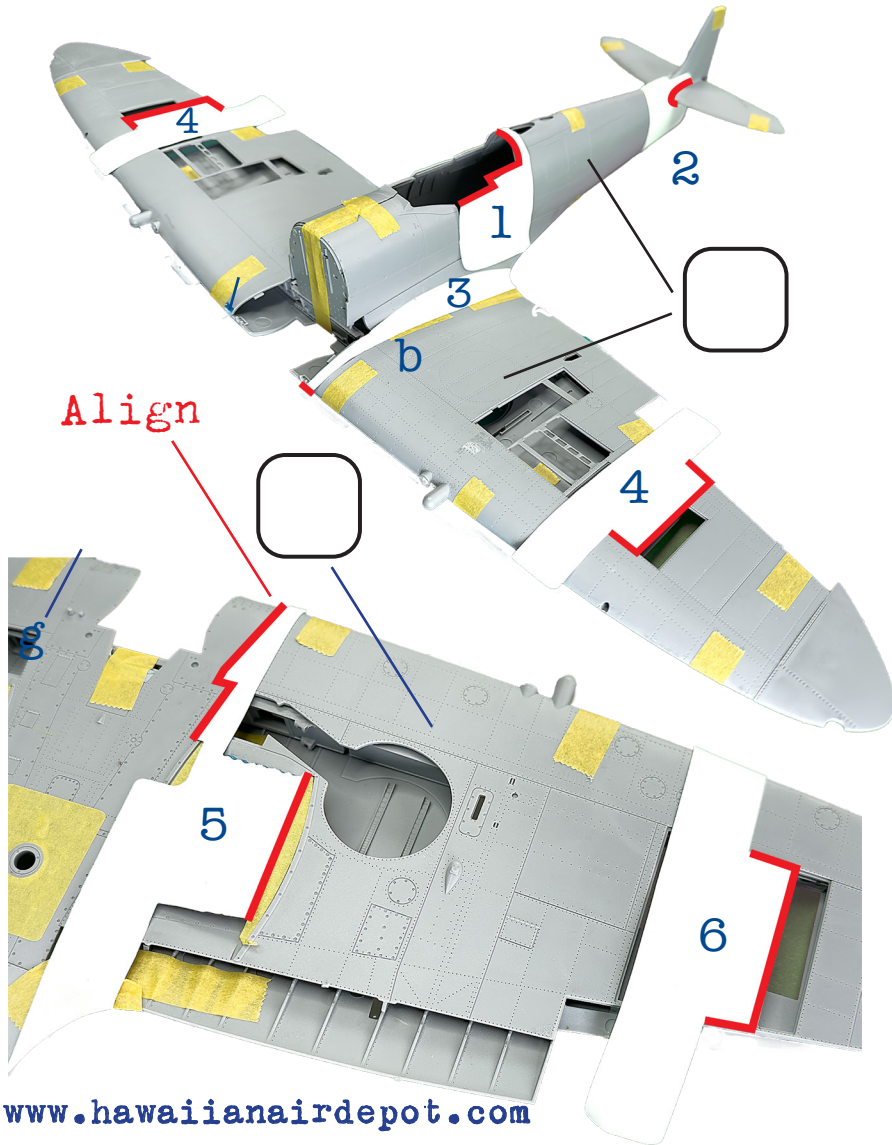

24006 1/24 Spitfire IX Invasion Stripe Masks

Placement Guide for the 1/24 Airfix Spitfire IX
24006-1 Paper Masks

Hawaiian Air Depot
Designs for Scale Modelers

www.hawaiianairdepot.com

24006 1/24 Spitfire IX Invasion Stripe Masks

Placement Guide for the 1/24 Airfix Spitfire IX
24006-2 Fuselage

Hawaiian Air Depot
Designs for Scale Modelers

www.hawaiianairdepot.com

24006 1/24 Spitfire IX Invasion Stripe Masks

Placement Guide for the 1/24 Airfix Spitfire IX
24006-3 Starboard wing

Hawaiian Air Depot
Designs for Scale Modelers

Underside first

Align

Align

www.hawaiianairdepot.com
hawaiianairdepot@icloud.com
©2023 Hawaiian Air Depot

24006 1/24 Spitfire IX Invasion Stripe Masks

Placement Guide for the 1/24 Airfix Spitfire IX
24006-4 Port wing