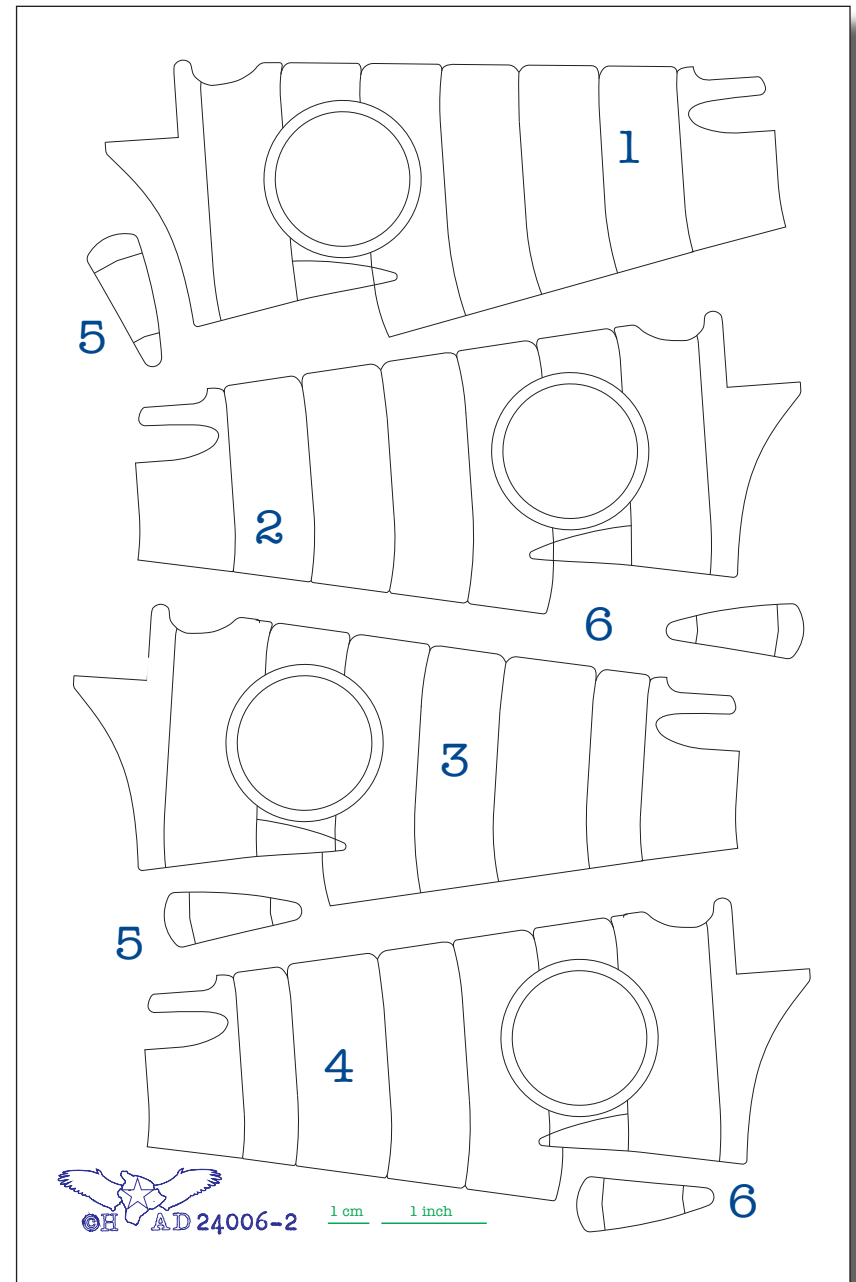

24006 1/24 Spitfire IX Invasion Stripe Masks

Placement Guide for the 1/24 Airfix Spitfire IX
24006-1 Paper Masks

Hawaiian Air Depot
Designs for Scale Modelers

www.hawaiianairdepot.com

24006 1/24 Spitfire IX Invasion Stripe Masks

Placement Guide for the 1/24 Airfix Spitfire IX
24006-2 Fuselage

Hawaiian Air Depot
Designs for Scale Modelers

www.hawaiianairdepot.com

24006 1/24 Spitfire IX Invasion Stripe Masks

Placement Guide for the 1/24 Airfix Spitfire IX
24006-3 Starboard wing

Hawaiian Air Depot
Designs for Scale Modelers

Underside first

Align

Align

www.hawaiianairdepot.com
hawaiianairdepot@icloud.com
©2023 Hawaiian Air Depot

24006 1/24 Spitfire IX Invasion Stripe Masks

Placement Guide for the 1/24 Airfix Spitfire IX
24006-4 Port wing