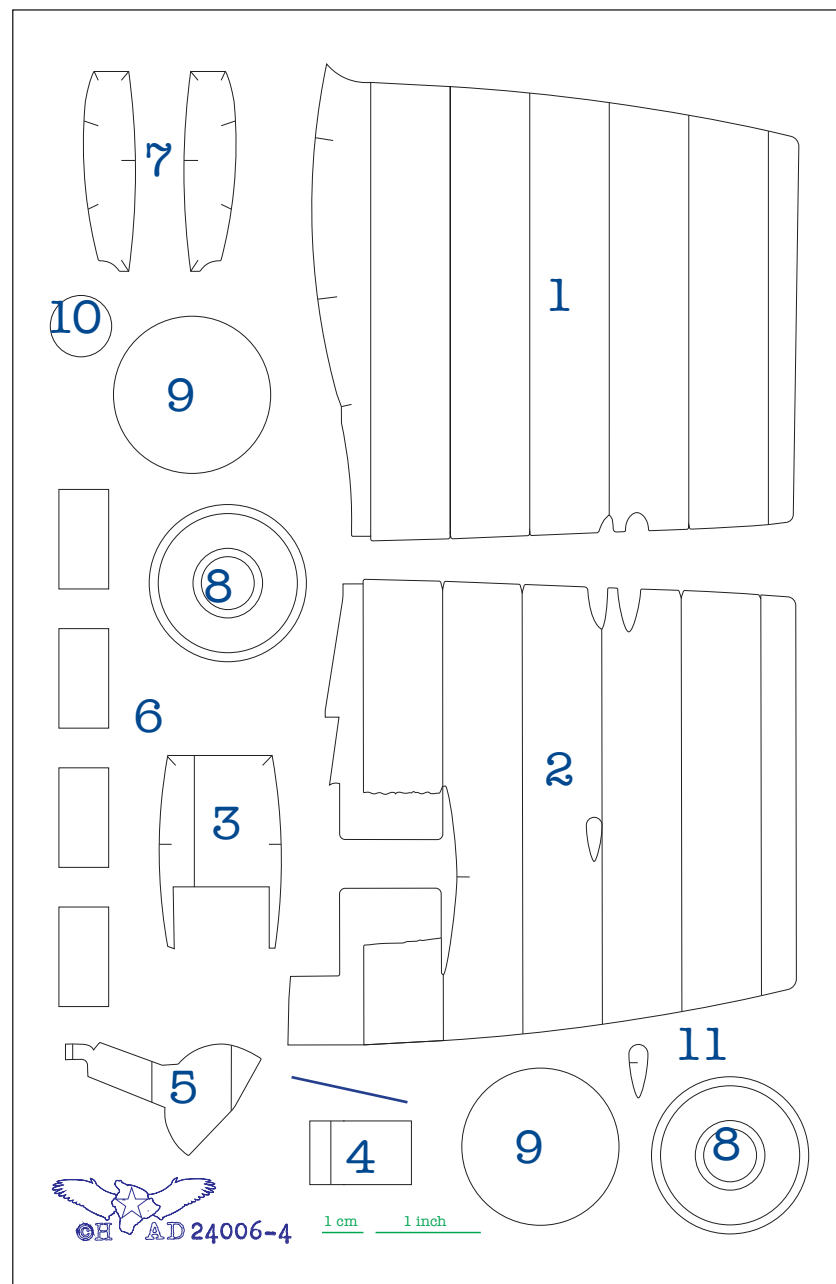

24006 1/24 Spitfire IX Invasion Stripe Masks

Placement Guide for the 1/24 Airfix Spitfire IX
24006-4 Port wing

Hawaiian Air Depot
Designs for Scale Modelers

Align top w/ underside

Align