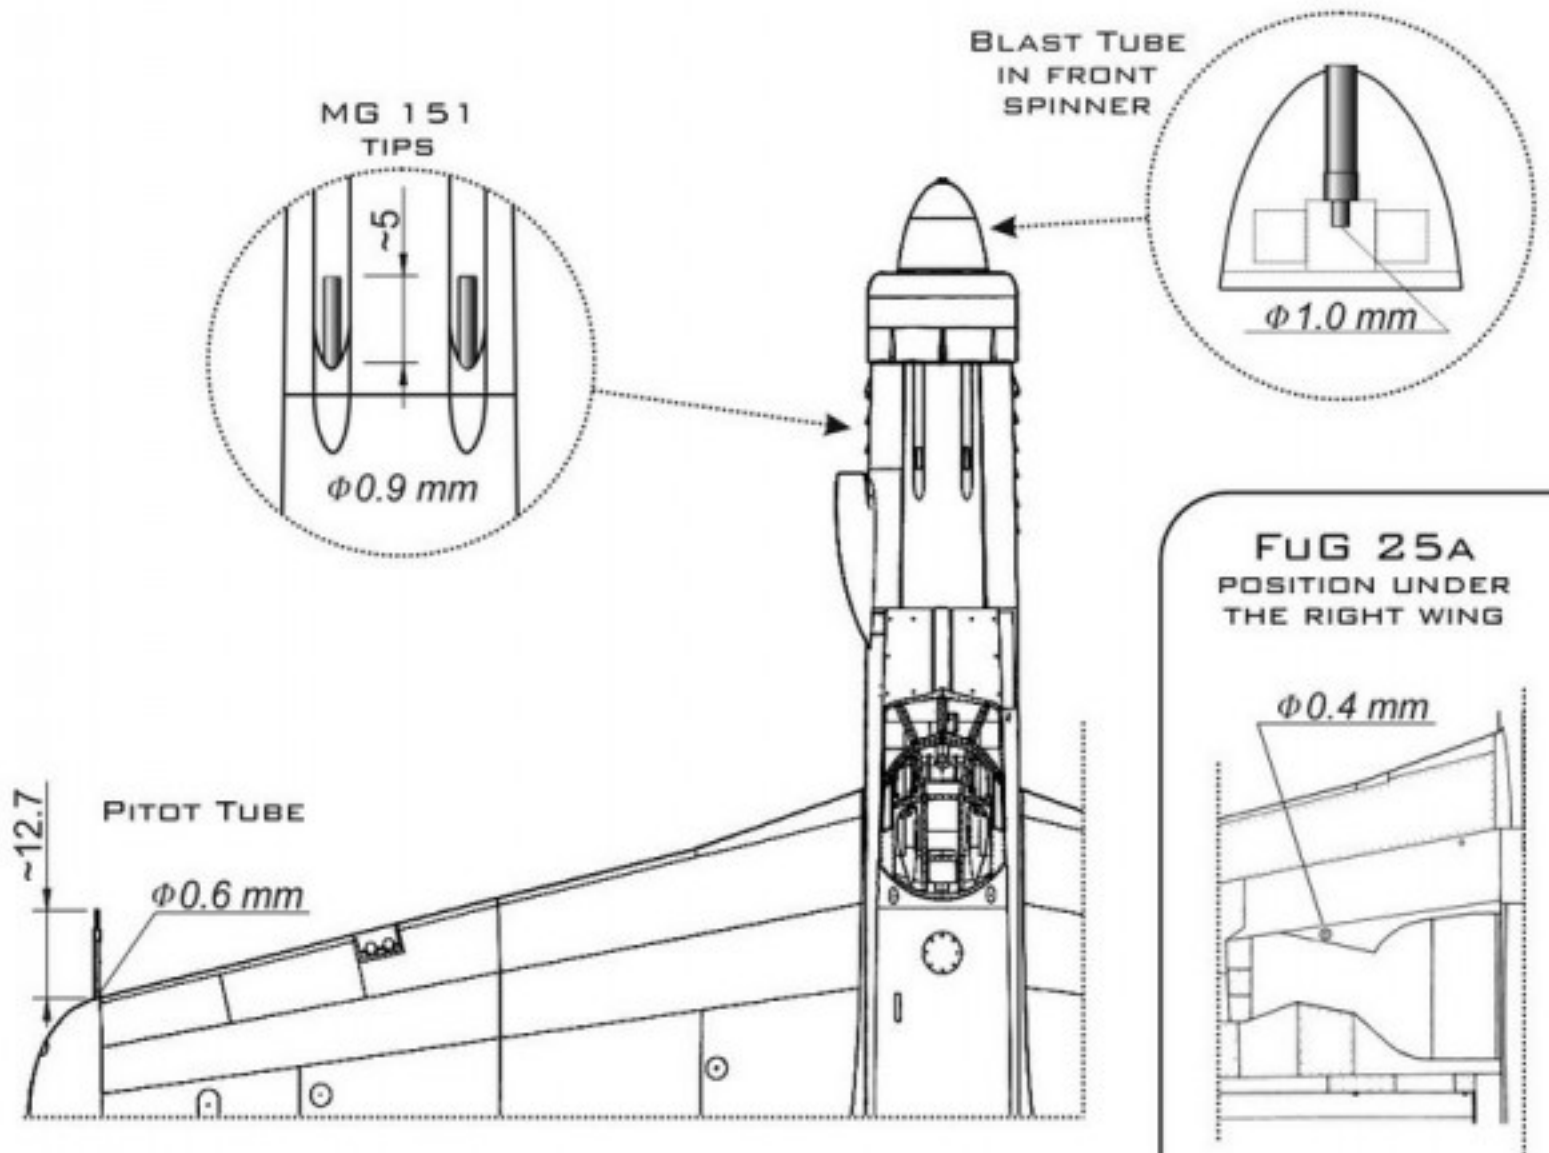

1:48
 AIR MASTER SERIES
 AM-48-146

Do 335 A
 DETAIL SET

Do 335 A - ZESTAW DETALI

SET INCLUDES
 ZESTAW ZAWIERA

MG 151
 BARRELS

PITOT TUBE

IFF FUG 25A
 ANTENNA

FRONT SPINNER
 BLAST TUBE

MOUNTING PLACE - DIMENSIONS IN MM

MIEJSCE ZAMOCOWANIA - WYMIARY W MM

WWW.MASTER-MODEL.PL
 ©COPYRIGHT 2018, MASTER - PIOTR CZERKASOW
 DESIGNED AND PRODUCED IN POLAND