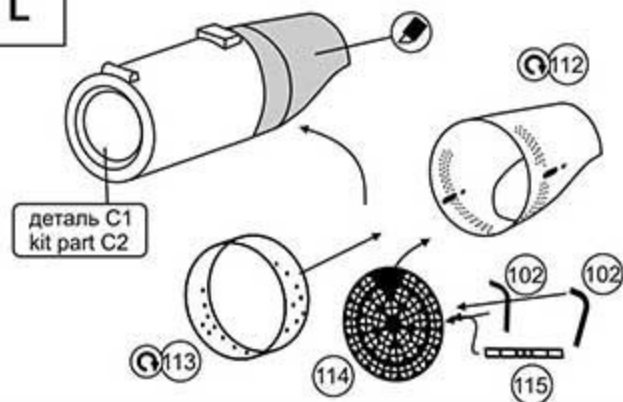

Mi-24 A/V/D/P, Mi-35M

Exterior & hinges

1:72 photo-etched set for
Zvezda kit. cat.#7260. © ACE,
2013. Made in Ukraine.

- 5 Номер детали набора
Set part number
- R Повторить симметрично
Symmetrical assembly
- ↔ Варианты сборки
Variants
- Q Изогнуть
Bend
- ✂ Отрезать
Cut

G

J

K

L

M

Детали 1, 2, 3, 4, 6, 7, 8, 12, 13, 14, 19, 29, 33, 34, 35, 36, 37, 38, 40, 41, 43, 46, 48, 50, 55, 56, 65, 82, 83, 90 даны в большем количестве
 Parts 1, 2, 3, 4, 6, 7, 8, 12, 13, 14, 19, 29, 33, 34, 35, 36, 37, 38, 40, 41, 43, 46, 48, 50, 55, 56, 65, 82, 83, 90 are presented in extra quantity