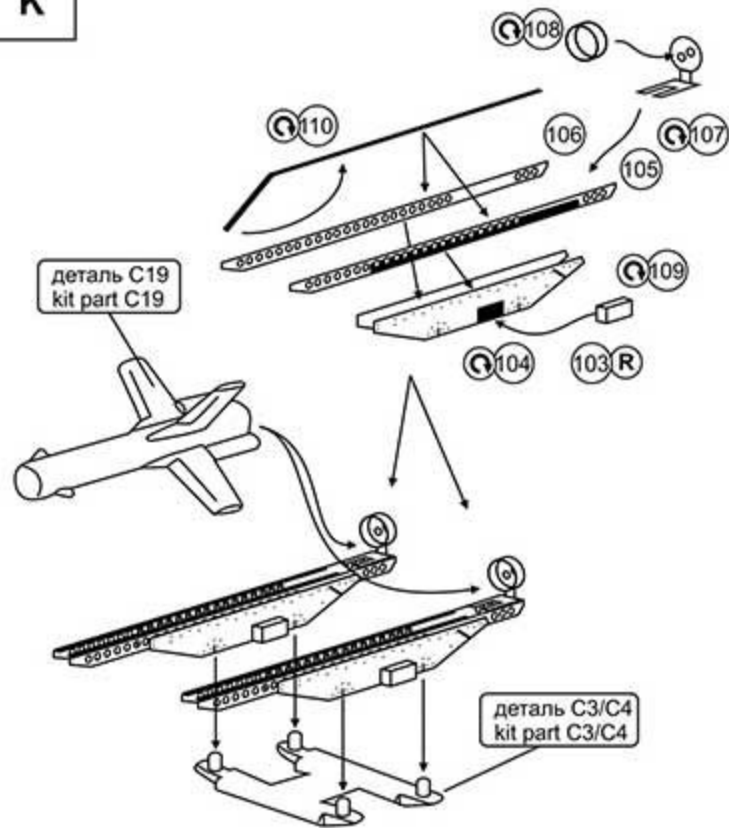

Mi-24 A/V/D/P, Mi-35M

Exterior & hinges

1:72 photo-etched set for
Zvezda kit. cat.#7260. © ACE,
2013. Made in Ukraine.

- 5 Номер детали набора
Set part number
- R Повторить симметрично
Symmetrical assembly
- ↔ Варианты сборки
Variants
- Q Изогнуть
Bend
- ✂ Отрезать
Cut

G

J

K

L

M

Детали 1, 2, 3, 4, 6, 7, 8, 12, 13, 14, 19, 29, 33, 34, 35, 36, 37, 38, 40, 41, 43, 46, 48, 50, 55, 56, 65, 82, 83, 90 даны в большем количестве
 Parts 1, 2, 3, 4, 6, 7, 8, 12, 13, 14, 19, 29, 33, 34, 35, 36, 37, 38, 40, 41, 43, 46, 48, 50, 55, 56, 65, 82, 83, 90 are presented in extra quantity