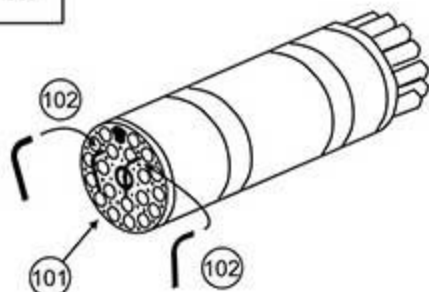

Mi-24 A/V/D/P, Mi-35M

Exterior & hinges

1:72 photo-etched set for
Zvezda kit. cat.#7260. © ACE,
2013. Made in Ukraine.

- 5 Номер детали набора
Set part number
- R Повторить симметрично
Symmetrical assembly
- ↔ Варианты сборки
Variants
- Q Изогнуть
Bend
- ✂ Отрезать
Cut

G

J

K

L

M

Детали 1, 2, 3, 4, 6, 7, 8, 12, 13, 14, 19, 29, 33, 34, 35, 36, 37, 38, 40, 41, 43, 46, 48, 50, 55, 56, 65, 82, 83, 90 даны в большем количестве
 Parts 1, 2, 3, 4, 6, 7, 8, 12, 13, 14, 19, 29, 33, 34, 35, 36, 37, 38, 40, 41, 43, 46, 48, 50, 55, 56, 65, 82, 83, 90 are presented in extra quantity