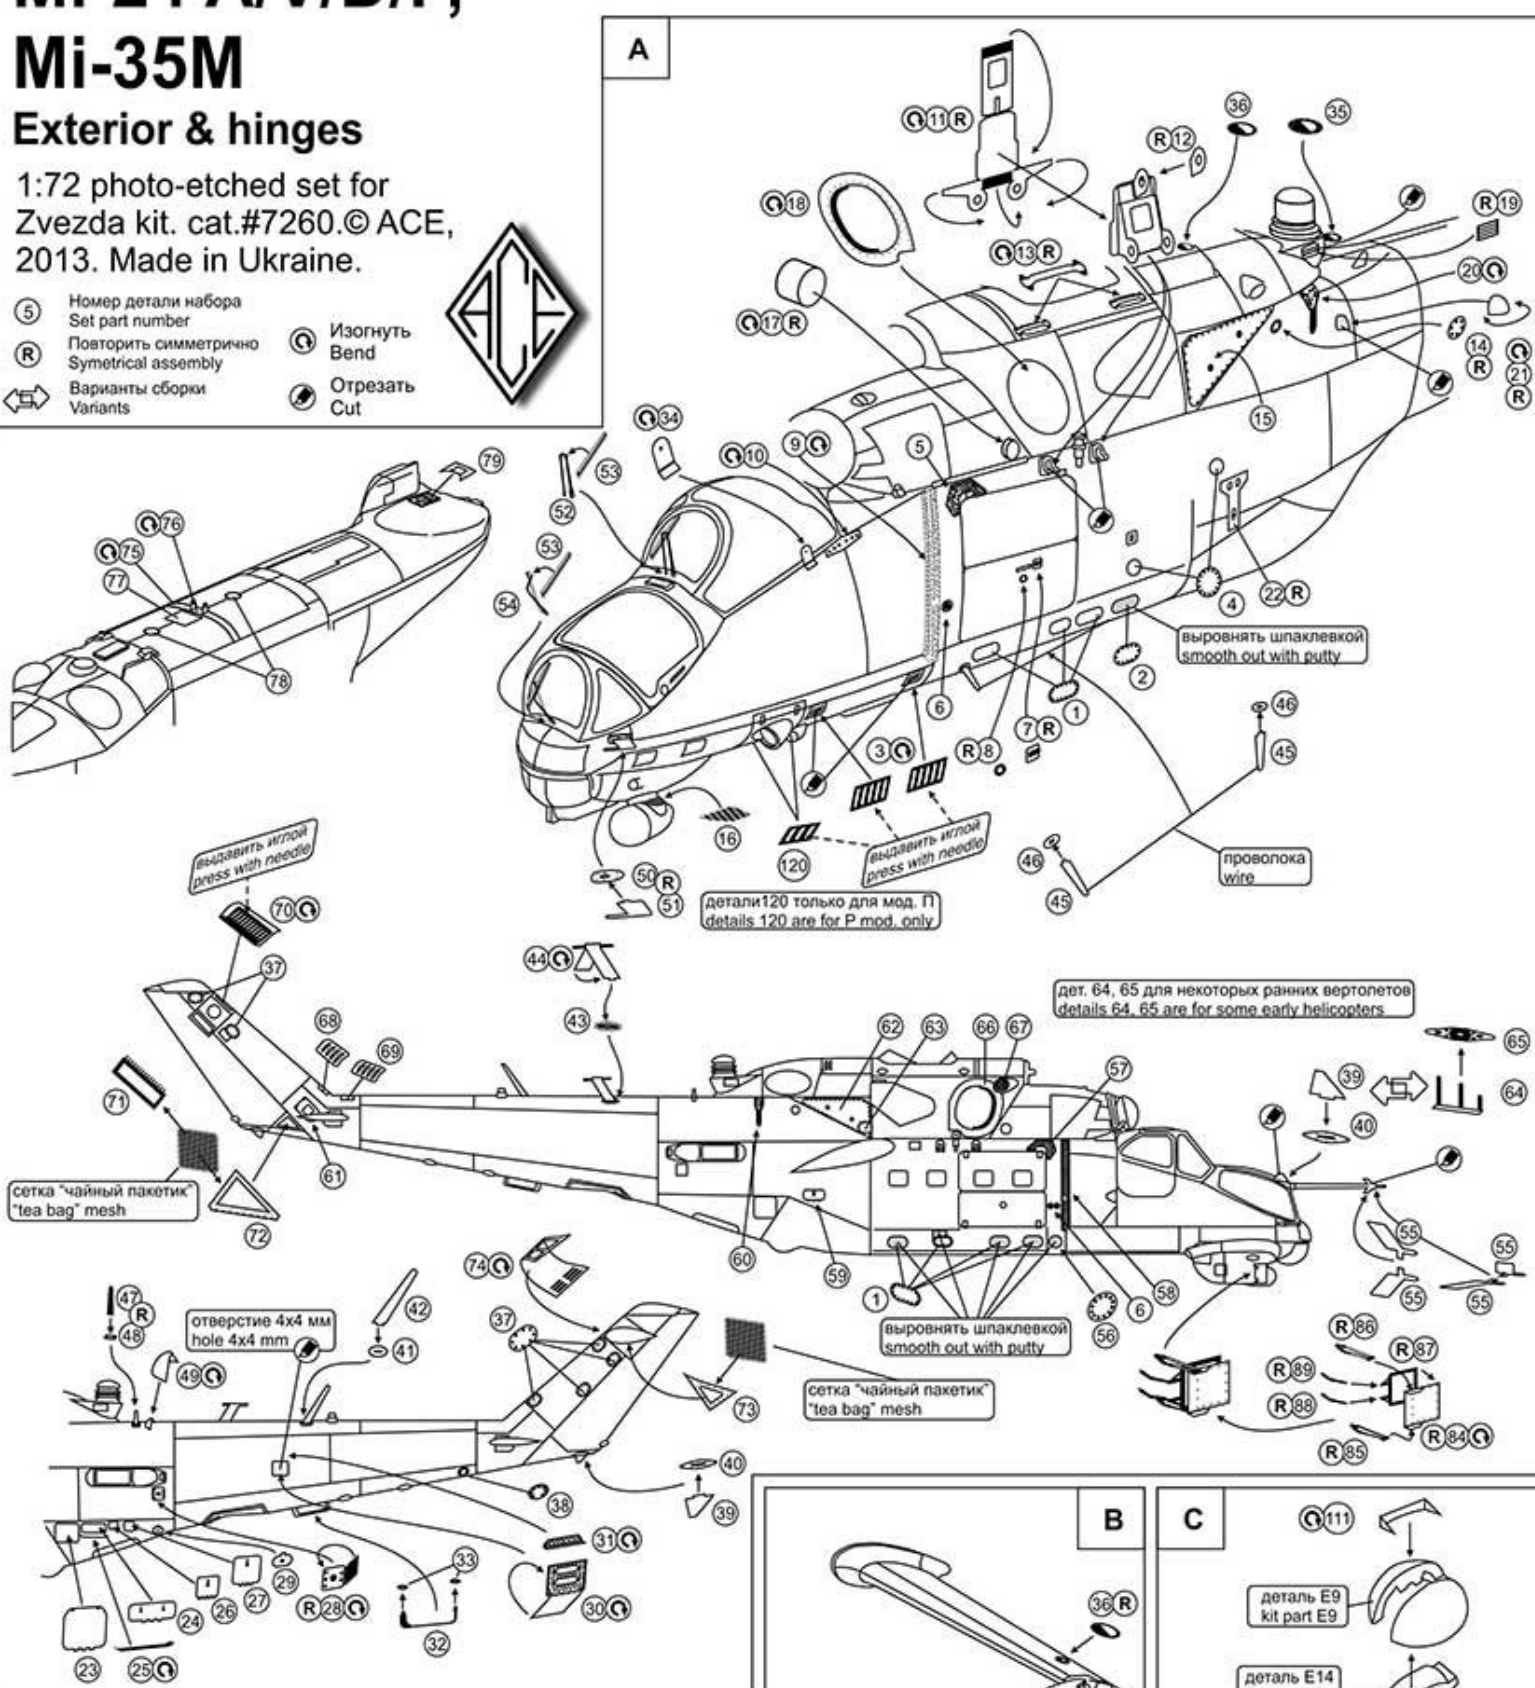

Mi-24 A/V/D/P, Mi-35M

Exterior & hinges

1:72 photo-etched set for
Zvezda kit. cat.#7260. © ACE,
2013. Made in Ukraine.

- 5 Номер детали набора
Set part number
- R Повторить симметрично
Symmetrical assembly
- ↔ Варианты сборки
Variants
- Q Изогнуть
Bend
- ✂ Отрезать
Cut

G

J

K

L

M

Детали 1, 2, 3, 4, 6, 7, 8, 12, 13, 14, 19, 29, 33, 34, 35, 36, 37, 38, 40, 41, 43, 46, 48, 50, 55, 56, 65, 82, 83, 90 даны в большем количестве
 Parts 1, 2, 3, 4, 6, 7, 8, 12, 13, 14, 19, 29, 33, 34, 35, 36, 37, 38, 40, 41, 43, 46, 48, 50, 55, 56, 65, 82, 83, 90 are presented in extra quantity