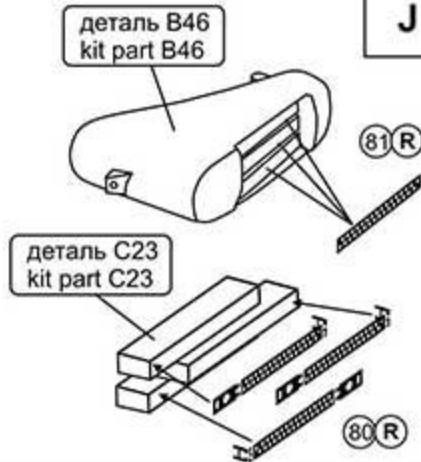

Mi-24 A/V/D/P, Mi-35M

Exterior & hinges

1:72 photo-etched set for
Zvezda kit. cat.#7260. © ACE,
2013. Made in Ukraine.

- 5 Номер детали набора
Set part number
- R Повторить симметрично
Symmetrical assembly
- ↔ Варианты сборки
Variants
- Q Изогнуть
Bend
- ✂ Отрезать
Cut

G

J

K

L

M

Детали 1, 2, 3, 4, 6, 7, 8, 12, 13, 14, 19, 29, 33, 34, 35, 36, 37, 38, 40, 41, 43, 46, 48, 50, 55, 56, 65, 82, 83, 90 даны в большем количестве
 Parts 1, 2, 3, 4, 6, 7, 8, 12, 13, 14, 19, 29, 33, 34, 35, 36, 37, 38, 40, 41, 43, 46, 48, 50, 55, 56, 65, 82, 83, 90 are presented in extra quantity