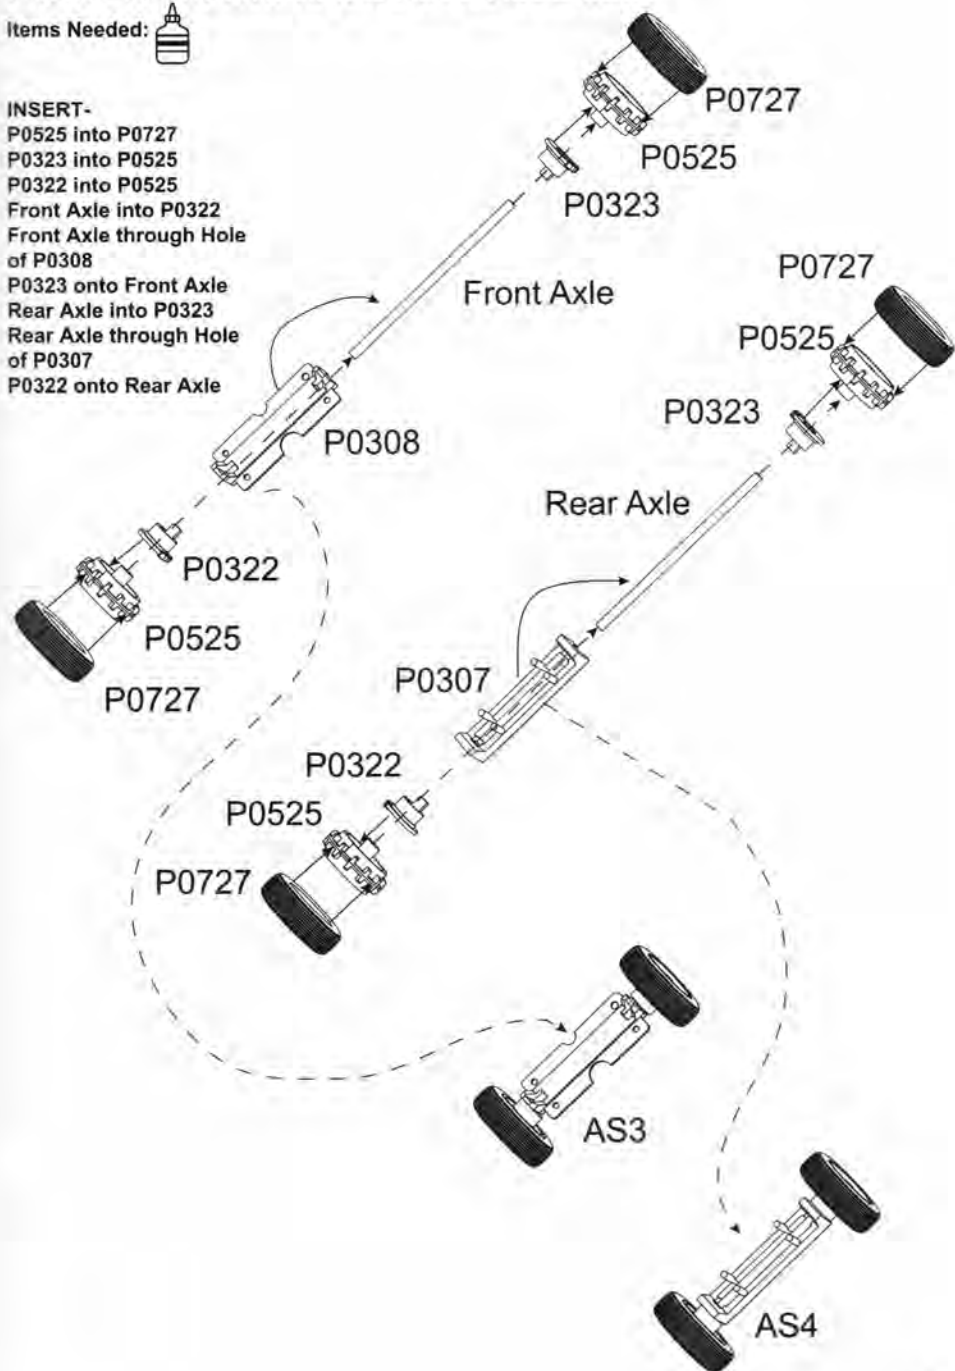

FRONT/REAR WHEELS & AXLE ASSEMBLY

Items Needed:

INSERT-

- P0525 into P0727
- P0323 into P0525
- P0322 into P0525
- Front Axle into P0322
- Front Axle through Hole of P0308
- P0323 onto Front Axle
- Rear Axle into P0323
- Rear Axle through Hole of P0307
- P0322 onto Rear Axle