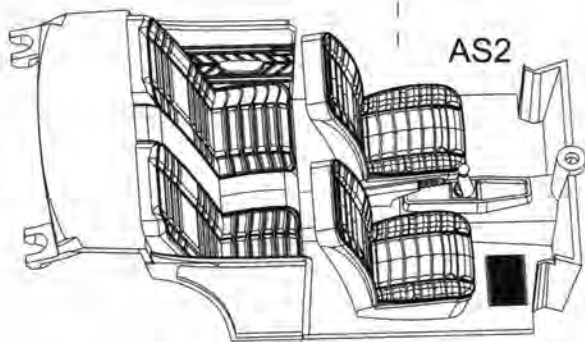

GLUE-
 P1004 to P1005
 P1005 to P0622
 P1003 to P0622
 P0605 to P0622

SCREW-
 AS1c to AS1d
 GLUE-
 AS1c to ASd (TWEEZERS)

6 CYLINDER ENGINE COMPLETED

INTERIOR ASSEMBLY

Items Needed:

GLUE-

- P0415 to P0203
- P0418 to P0203
- P0419 to P0203
- P0410 to P0203
- P0409 to P0408
- P0408 to P0203
- P0713 to P0203