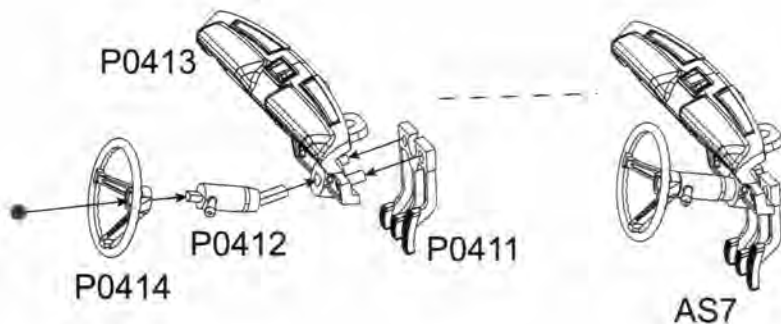

DASH & BOOT COMPARTMENT ASSEMBLY

Items Needed:

APPLY DECALS
TO P0413

GLUE -

P0414 to P0412

P0412 to P0413

P0411 to P0413