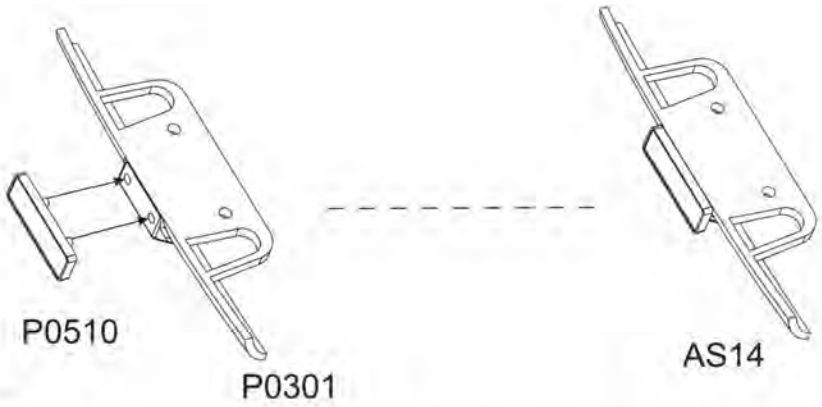

FRONT & REAR COMPLETED