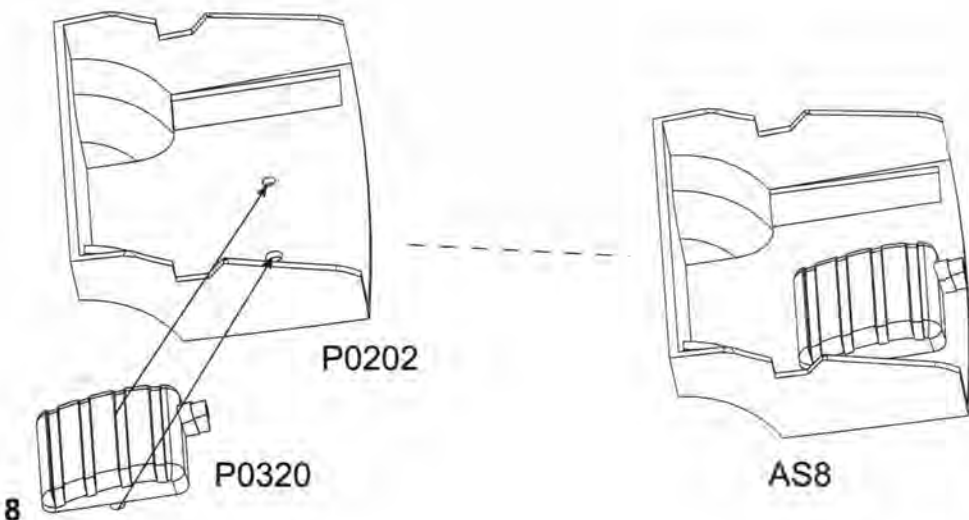

GLUE-

P0320 to P0202