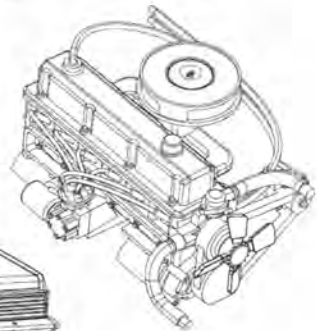

DDA COLLECTIBLES
SERIES

Holden LC GTR Torana Plastic Kit

Instruction Manual
DDA611K

TABLE OF CONTENTS

6 Cylinder Engine	1
Interior	4
Front/Rear Wheels & Axle	5
Dash & Boot Compartment	8
Windows & Door Inserts	9
Front & Rear	11
Bonnet	14
Dash to Body	15
Interior Compartment	16
Chassis & Exhaust	17
Side Mirrors, Wipers & Handles	19
Boot	21
Stickers & Decals	23
Shot Trees & Decals	25