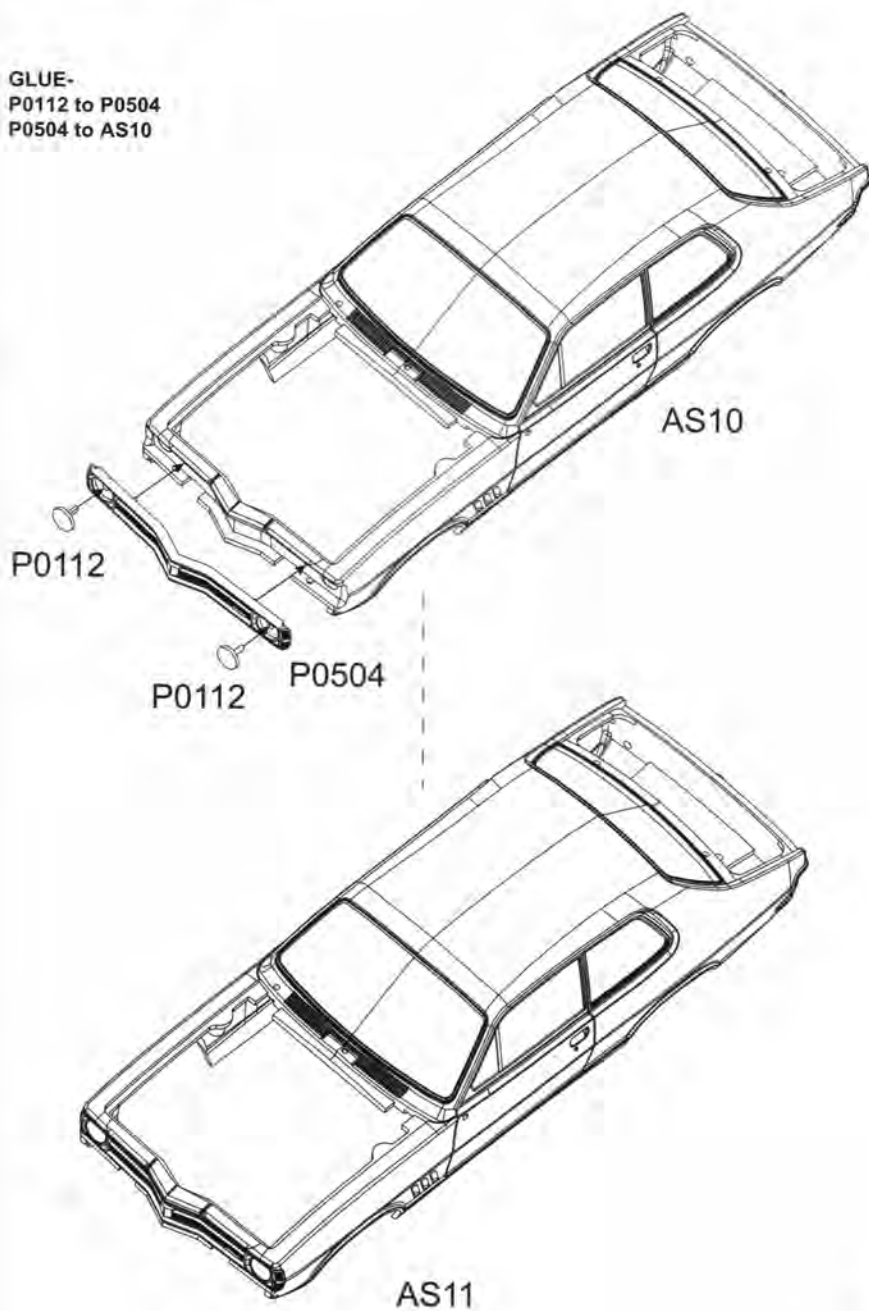

FRONT & REAR ASSEMBLY

Items Needed:

GLUE-
P0112 to P0504
P0504 to AS10