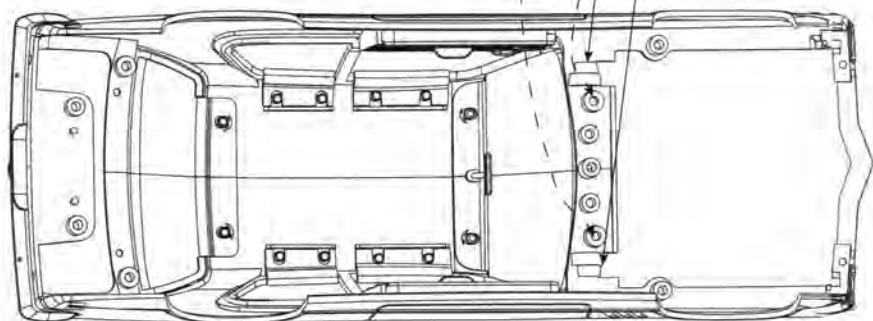

BONNET ASSEMBLY

Items Needed:

PLACE -
P0901 onto AS12
SCREW-
P0324 to AS12

P0324

PB screw x2

P0901

AS12

AS15