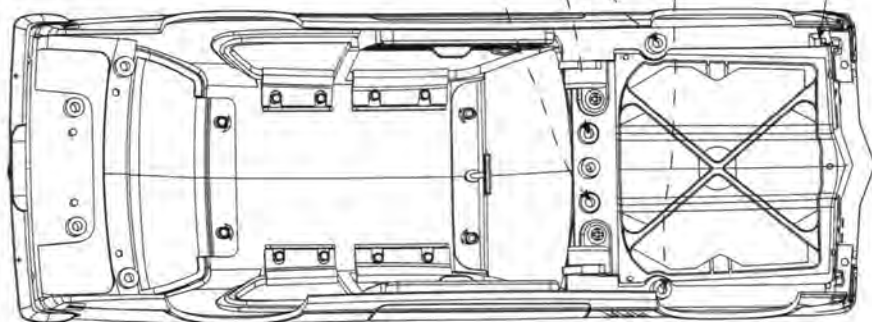

DASH TO BODY ASSEMBLY

Items Needed:

FIT ROD TO DRIVER'S SIDE
HOLD UP BONNET WITH ROD
SCREW-

AS7 to AS15

AS1 to AS15

PB screw x4

AS1

AS15