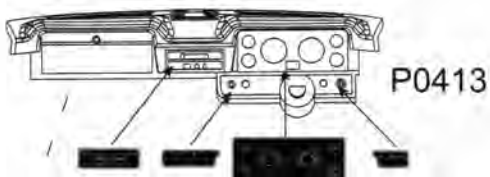

DASH & BOOT COMPARTMENT ASSEMBLY

Items Needed:

APPLY DECALS
TO P0413

GLUE -

P0414 to P0412

P0412 to P0413

P0411 to P0413