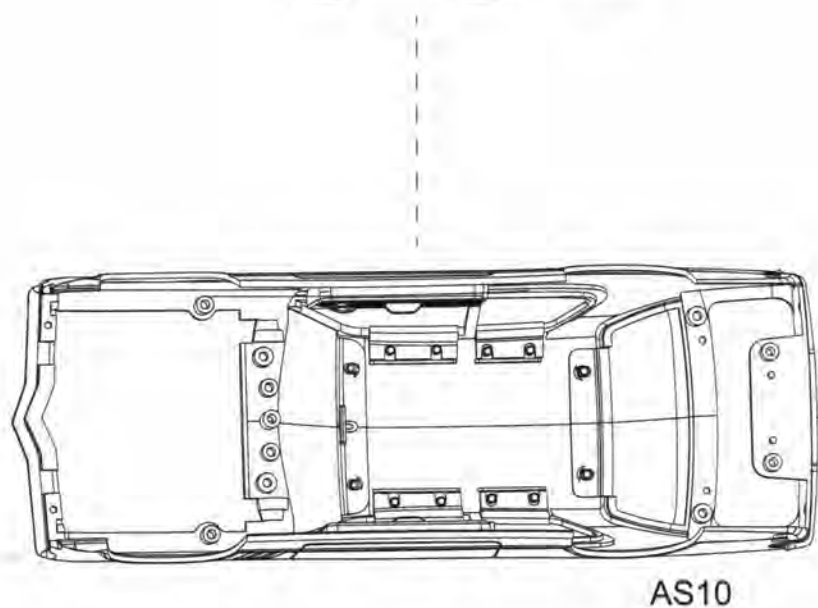

GLUE-
P0906 to AS9
P0905 to AS9