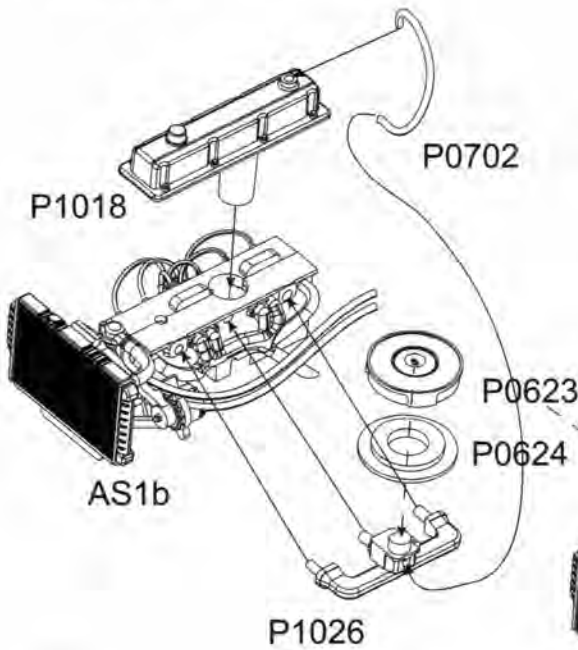

GLUE-
P1018 to AS1b
P0623 to P0624
P0624 to P1026
P1026 to AS1b
P0702 to P1018 & P1026 (TWEEZERS)