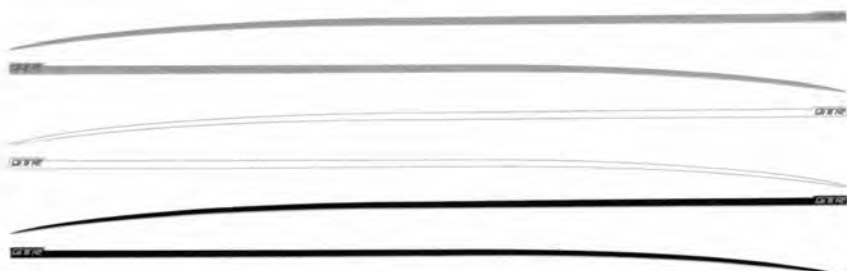

**6 CYLINDER
W/ TRIPLE CARBS**

**LS6
TWIN TURBO**

**253/308
V8**

**LS6
SUPERCHARGED**

LC/LJ DECAL ACCESSORY PACK

Find it now at your local Hobby Shop

TORANA

LC Torana