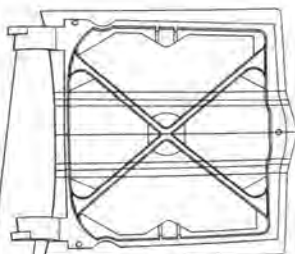

BONNET ASSEMBLY

Items Needed:

PLACE -
P0901 onto AS12
SCREW-
P0324 to AS12

P0324

PB screw x2