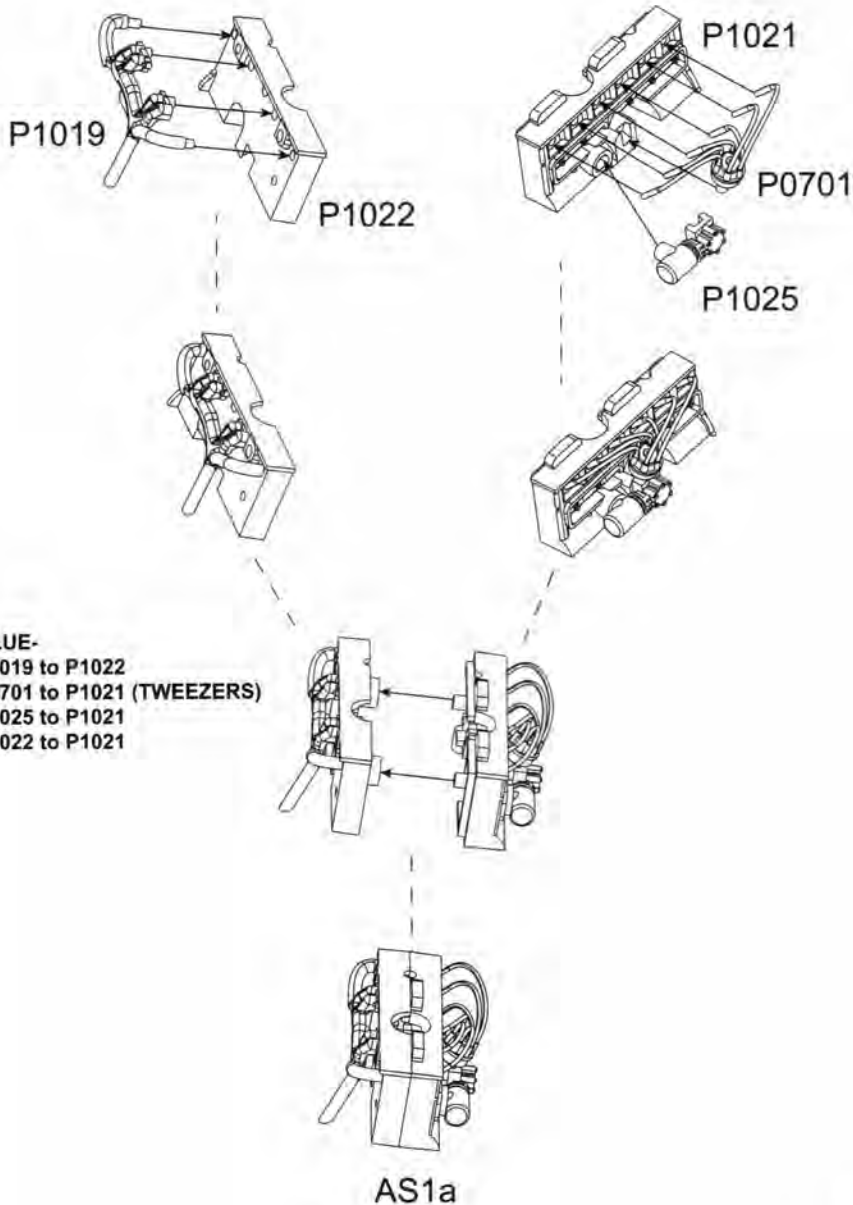

6 CYLINDER ENGINE ASSEMBLY

Items Needed:

GLUE-
P1019 to P1022
P0701 to P1021 (TWEEZERS)
P1025 to P1021
P1022 to P1021