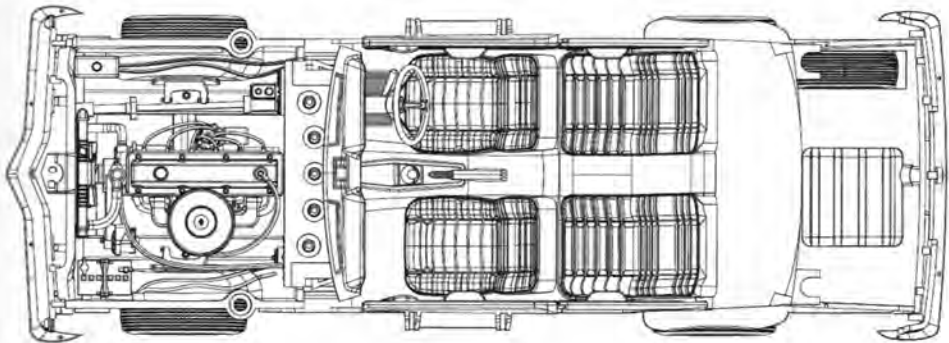

DDA COLLECTIBLES
SERIES

Holden LC GTR Torana Plastic Kit

Instruction Manual
DDA611K

TABLE OF CONTENTS

6 Cylinder Engine	1
Interior	4
Front/Rear Wheels & Axle	5
Dash & Boot Compartment	8
Windows & Door Inserts	9
Front & Rear	11
Bonnet	14
Dash to Body	15
Interior Compartment	16
Chassis & Exhaust	17
Side Mirrors, Wipers & Handles	19
Boot	21
Stickers & Decals	23
Shot Trees & Decals	25