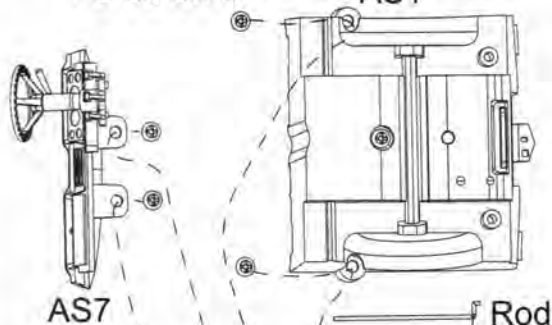

DASH TO BODY ASSEMBLY

Items Needed:

FIT ROD TO DRIVER'S SIDE
HOLD UP BONNET WITH ROD
SCREW-

AS7 to AS15

AS1 to AS15

PB screw x4

AS1

AS15