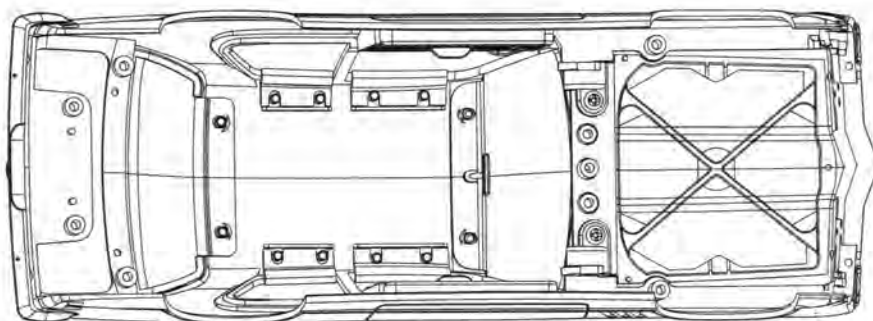

P0324

PB screw x2

P0901

AS12

AS15

DASH TO BODY ASSEMBLY

Items Needed: 

FIT ROD TO DRIVER'S SIDE
HOLD UP BONNET WITH ROD
SCREW-