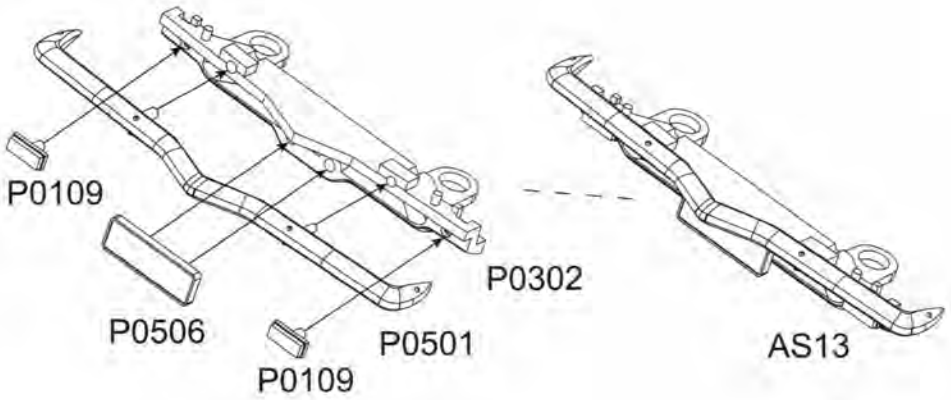

GLUE-
P0506 to P0302
P0109 to P0302
P0501 to P0302

GLUE-
P0510 to P0301