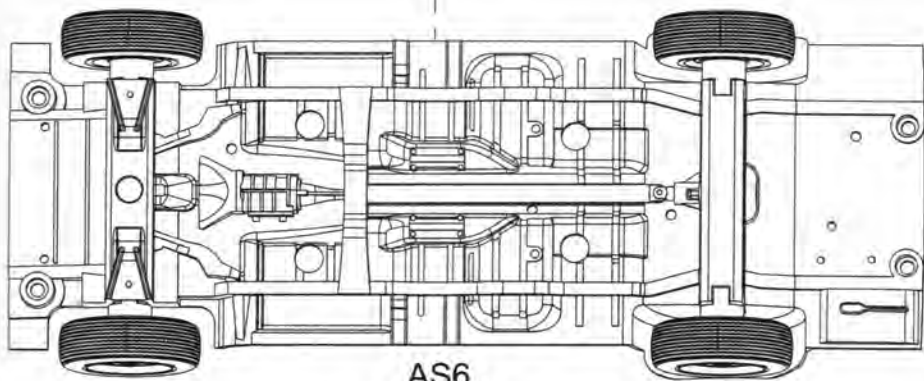

GLUE -
AS3 to P0201
INSERT -
P0524 into P0728
P0728 into P0201

GLUE-
AS4 to AS5

AS4

AS5

AS6

FRONT/REAR WHEELS & AXLES COMPLETED

DASH & BOOT COMPARTMENT ASSEMBLY

Items Needed: