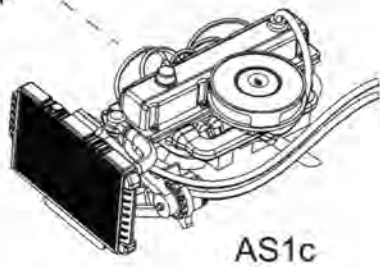

GLUE-
P1024 to AS1a
P0703 to P1024 (TWEEZERS)
P0704 to P1024 (TWEEZERS)
P1007 to P1024
P1006 to P1007
P1020 to P1024

GLUE-
P1018 to AS1b
P0623 to P0624
P0624 to P1026
P1026 to AS1b
P0702 to P1018 & P1026 (TWEEZERS)