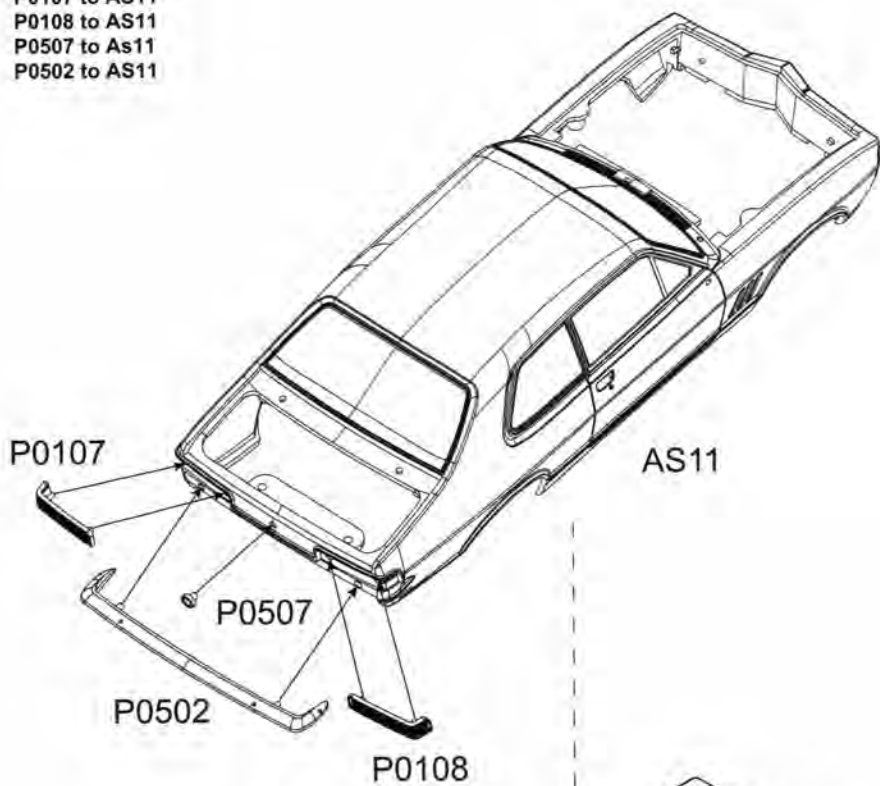

GLUE-
P0107 to AS11
P0108 to AS11
P0507 to AS11
P0502 to AS11