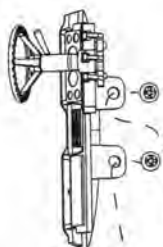

PLACE -
P0901 onto AS13
SCREW -
P0324 into AS13

BONNET COMPLETED

DASH TO BODY ASSEMBLY

Items Needed:

FIT ROD TO DRIVER'S SIDE
HOLD UP BONNET WITH ROD
SCREW-
AS7 to AS16
AS1 to AS16

PB screw x4

AS1

AS7

Rod

AS16

AS17

INTERIOR COMPARTMENT ASSEMBLY

Items Needed:

PW screw x2

AS14

PB screw