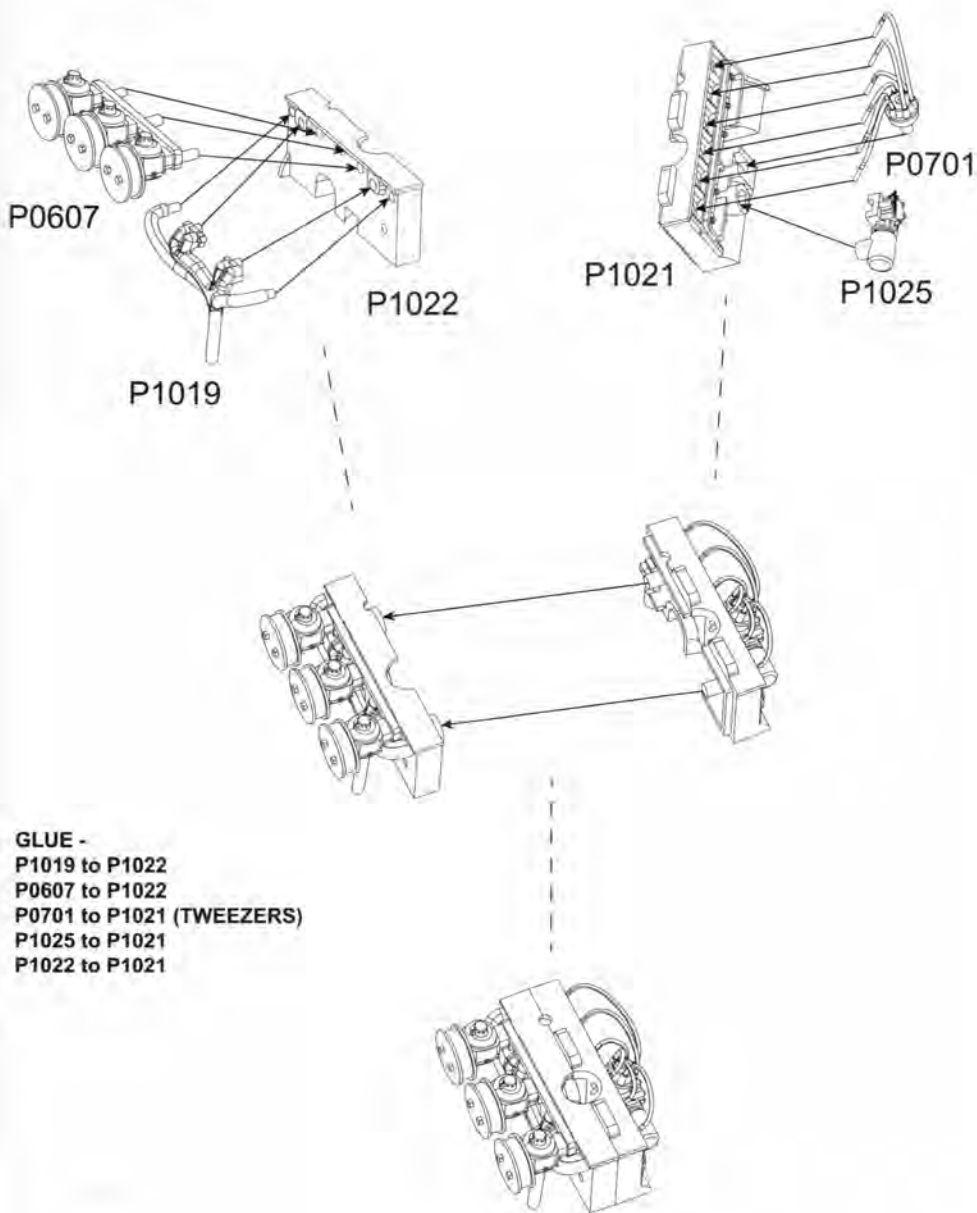

6 CYLINDER ENGINE W/ TRIPLE CARBS ASSEMBLY

Items Needed:

GLUE -

P1019 to P1022

P0607 to P1022

P0701 to P1021 (TWEEZERS)

P1025 to P1021

P1022 to P1021

AS1a