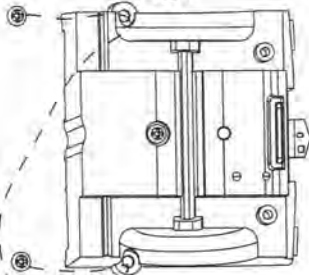

PLACE -
P0901 onto AS13
SCREW -
P0324 into AS13

BONNET COMPLETED

DASH TO BODY ASSEMBLY

Items Needed:

FIT ROD TO DRIVER'S SIDE
HOLD UP BONNET WITH ROD
SCREW-
AS7 to AS16
AS1 to AS16

PB screw x4

AS1

AS7