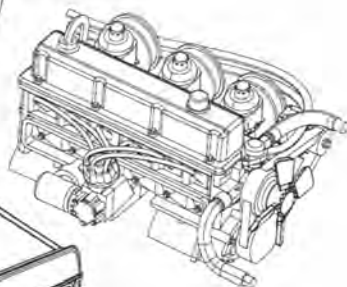

DDA COLLECTIBLES
SERIES

Holden LJ GTR XU-1 Torana Plastic Kit

Instruction Manual
DDA610K

TABLE OF CONTENTS

6 Cylinder Engine w/ Triple Carbs	1
Interior	4
Front/Rear Wheels & Axle	5
Dash & Boot Compartment	8
Windows & Door Inserts	9
Front & Rear	11
Bonnet	15
Dash to Body	16
Interior Compartment	17
Chassis & Exhaust	18
Side Mirrors, Wipers & Handles	20
Boot	22
Stickers & Decals	24
Shot Trees & Decals	25