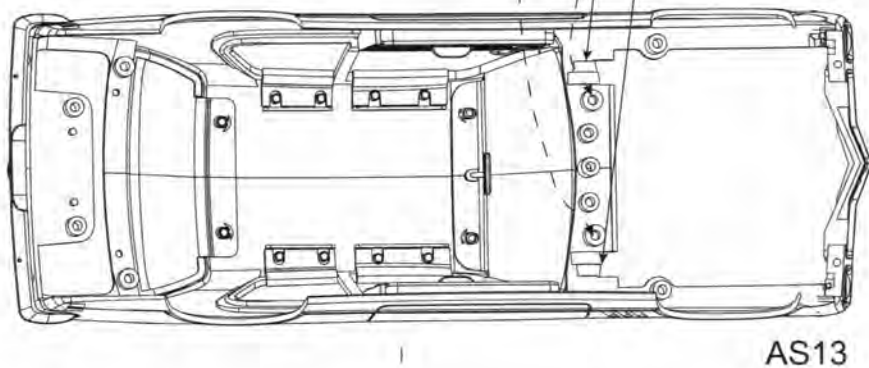

PLACE -
P0901 onto AS13
SCREW -
P0324 into AS13

BONNET COMPLETED

DASH TO BODY ASSEMBLY

Items Needed:

FIT ROD TO DRIVER'S SIDE
HOLD UP BONNET WITH ROD
SCREW-
AS7 to AS16
AS1 to AS16

PB screw x4

AS1

AS7