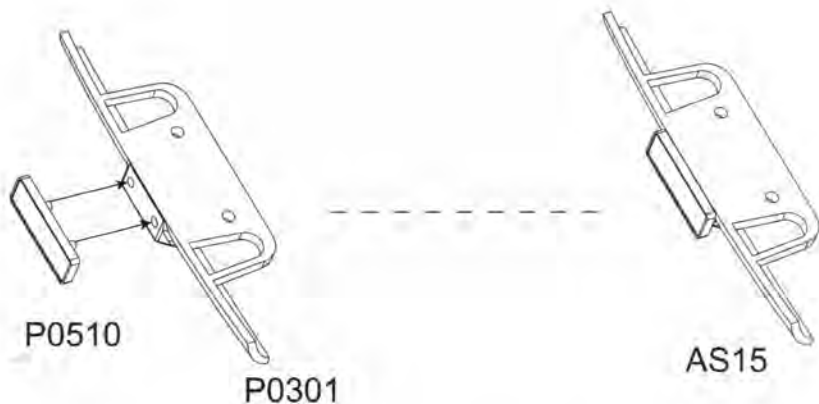

GLUE-
P0510 to P0301