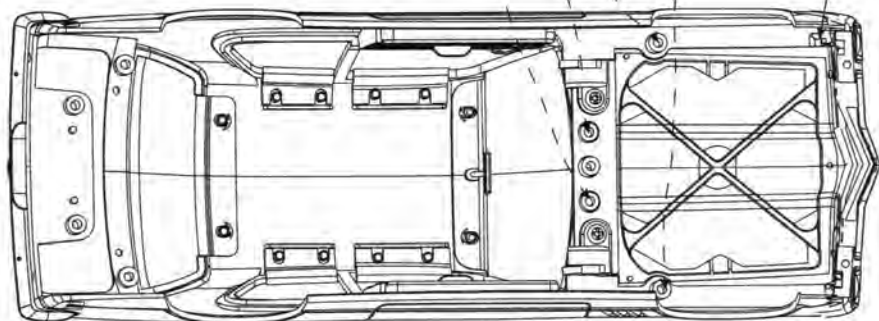

AS7

Rod

AS16