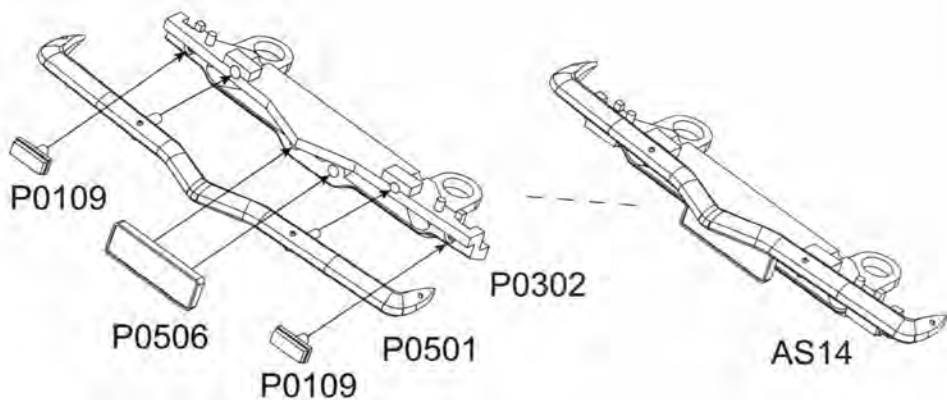

GLUE-
P0109 to P0302
P0506 to P0302
P0501 to P0302