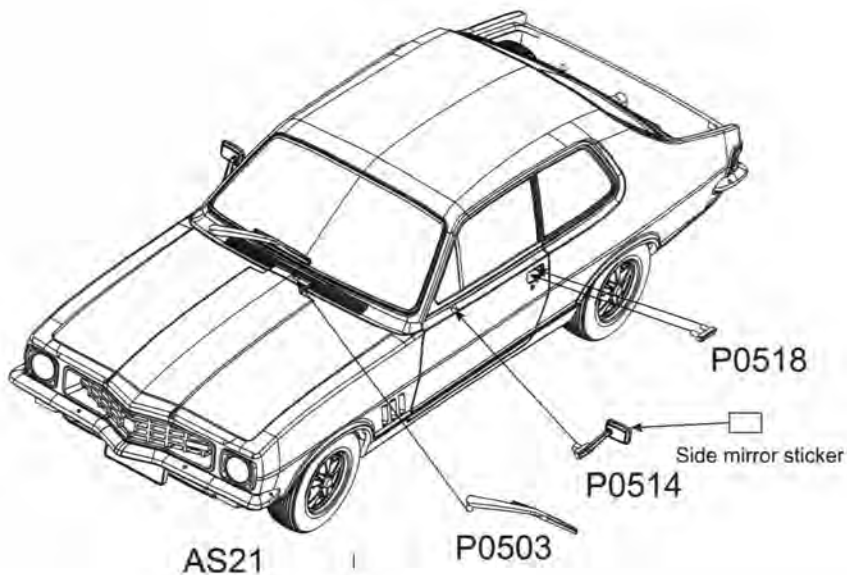

APPLY STICKER TO
P0514
GLUE-
P0518 to AS21 (TWEEZERS)
P0503 to AS21 (TWEEZERS)
P0514 to AS21