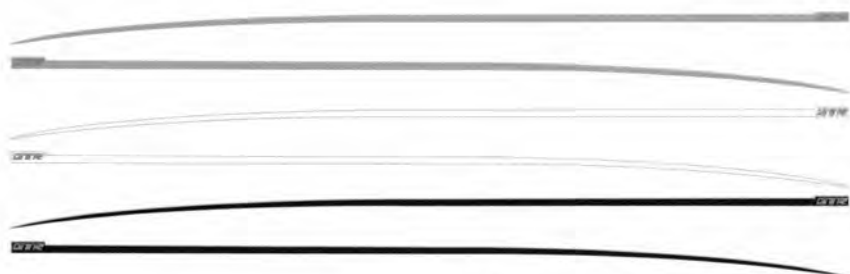

LC/LJ DECAL ACCESSORY PACK

Find it now at your local Hobby Shop

Torana

GTR
XGT

GTR
XGT

GTR
XGT