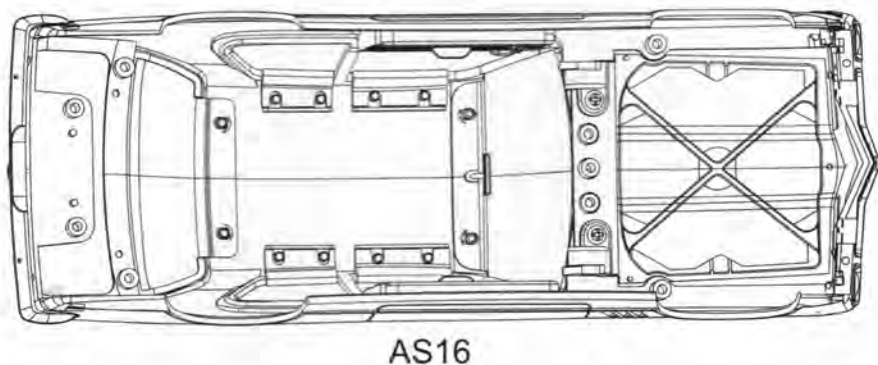

PLACE -
P0901 onto AS13
SCREW -
P0324 into AS13

BONNET COMPLETED

DASH TO BODY ASSEMBLY

Items Needed:

FIT ROD TO DRIVER'S SIDE
HOLD UP BONNET WITH ROD
SCREW-
AS7 to AS16
AS1 to AS16

PB screw x4

AS1

AS7