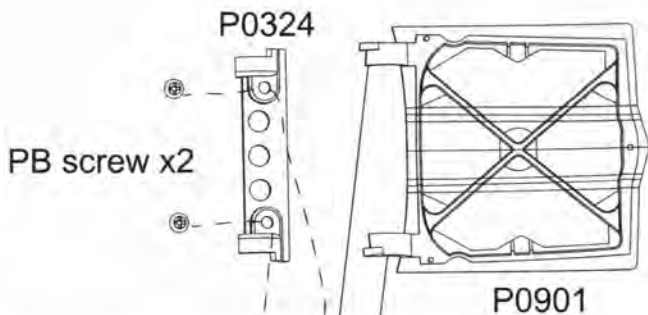

PLACE -
P0901 onto AS13
SCREW -
P0324 into AS13

BONNET COMPLETED

DASH TO BODY ASSEMBLY

Items Needed:

FIT ROD TO DRIVER'S SIDE
HOLD UP BONNET WITH ROD
SCREW-
AS7 to AS16
AS1 to AS16

PB screw x4

AS1

AS7