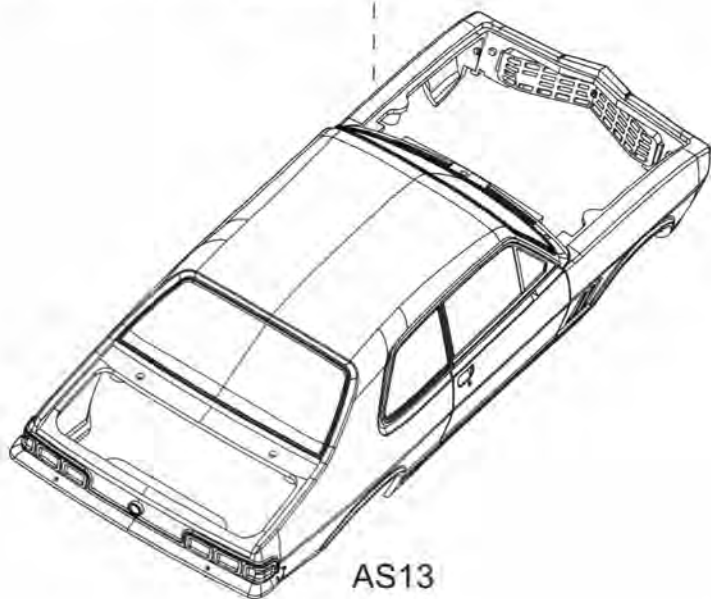

GLUE-
P0110 to AS12
P0111 to AS12
P0502 to AS12
P0507 to AS12