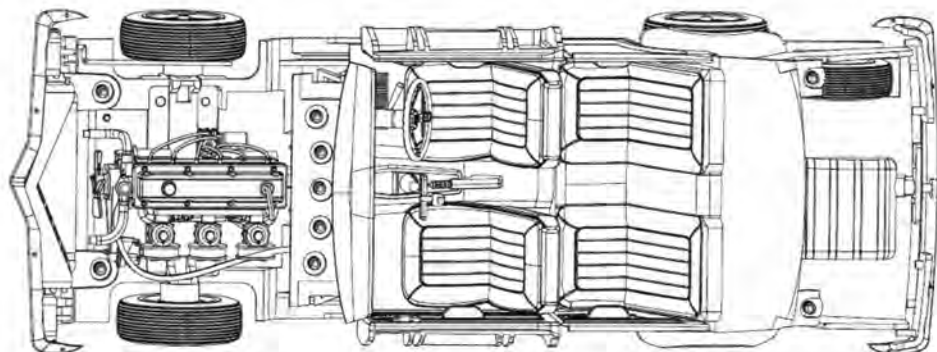

DDA COLLECTIBLES
SERIES

Holden LJ GTR XU-1 Torana Plastic Kit

Instruction Manual
DDA610K

TABLE OF CONTENTS

6 Cylinder Engine w/ Triple Carbs	1
Interior	4
Front/Rear Wheels & Axle	5
Dash & Boot Compartment	8
Windows & Door Inserts	9
Front & Rear	11
Bonnet	15
Dash to Body	16
Interior Compartment	17
Chassis & Exhaust	18
Side Mirrors, Wipers & Handles	20
Boot	22
Stickers & Decals	24
Shot Trees & Decals	25