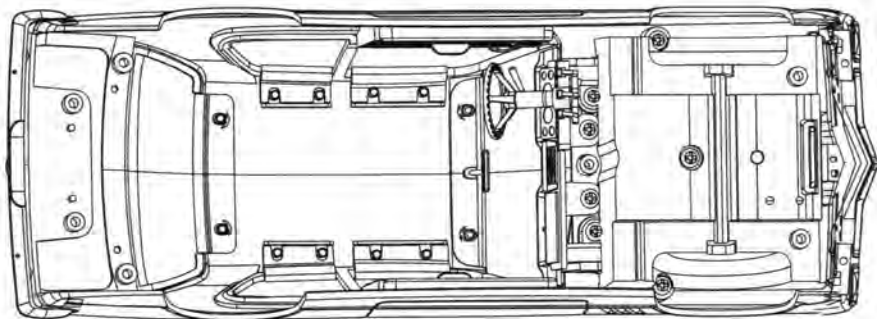

DASH TO BODY ASSEMBLY

Items Needed:

FIT ROD TO DRIVER'S SIDE
HOLD UP BONNET WITH ROD
SCREW-
AS7 to AS16
AS1 to AS16

PB screw x4

AS1

AS7

Rod

AS16

AS17