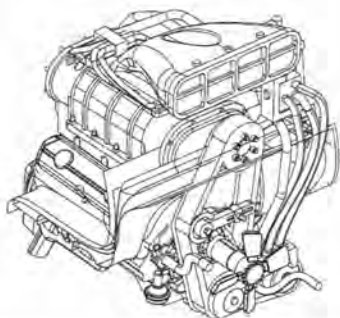

Each engine pack includes:

- Battery
- Bonnet
- Engine Bay
- Exhaust
- Radiator
- Roll Cage

Find them now at your local Hobby Shop

**253/308
V8**

**LS6
TWIN TURBO**

**LS6
SUPERCHARGED**

LC/LJ DECAL ACCESSORY PACK