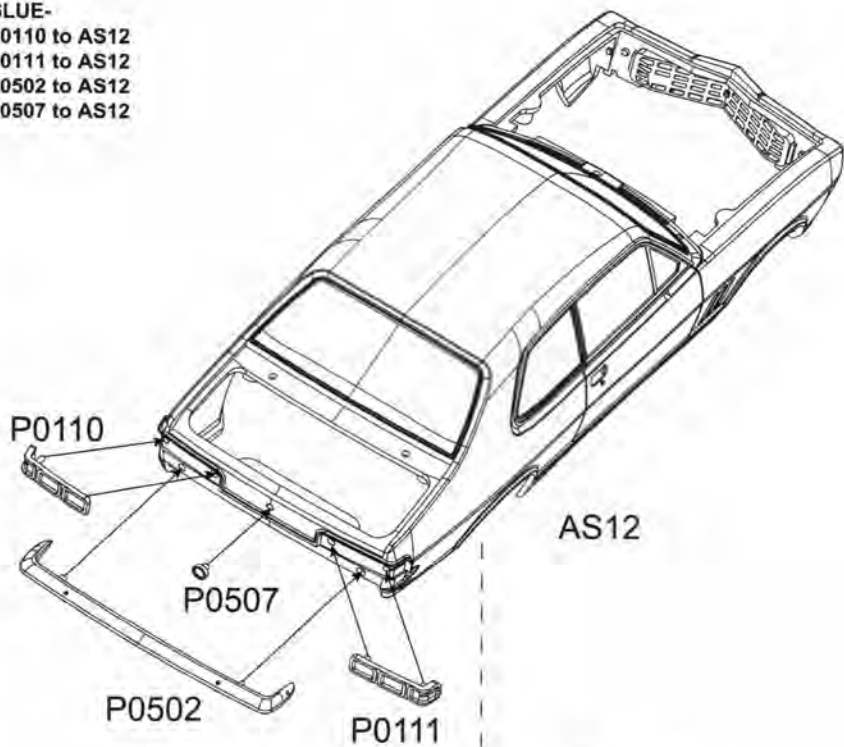

GLUE-
P0110 to AS12
P0111 to AS12
P0502 to AS12
P0507 to AS12