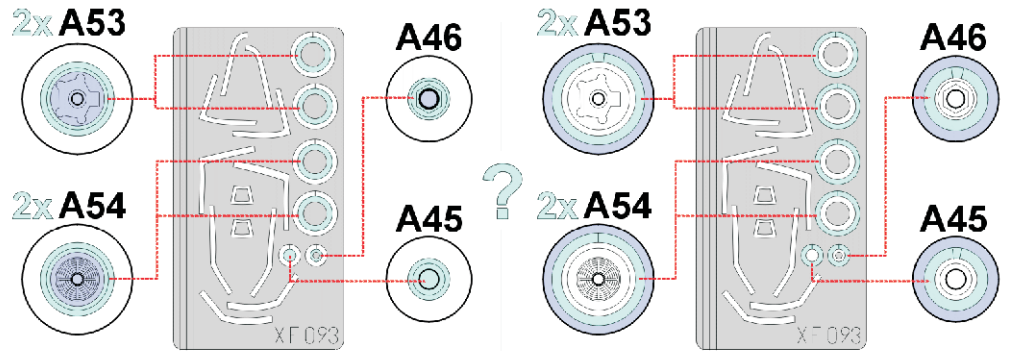

eduard
Express Mask

XF 093

EF-2000 Typhoon

The die-cut mask for accurate canopy frame painting of the
Italeri 1/48 KIT

LIQUID MASK ■