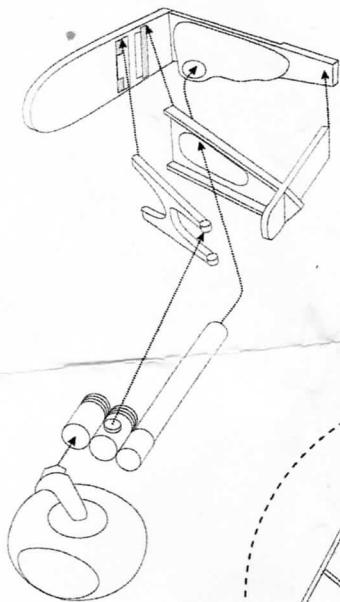

FOCKE-WULF FW 190 A DETAIL SET

FOR EDUARD, 1/48 CAT.N.: A48004

WWW.BLACKDOG.CZ