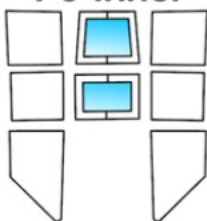

# 1/48

48-054V

F8 Outer

F1

F7

F8 Inner

C,D 8

F9 Outer

F9 Inner

*\*Areas highlighted in blue require masking fluid.*

Tamiya  
Republic P-47D Thunderbolt  
"Razorback"