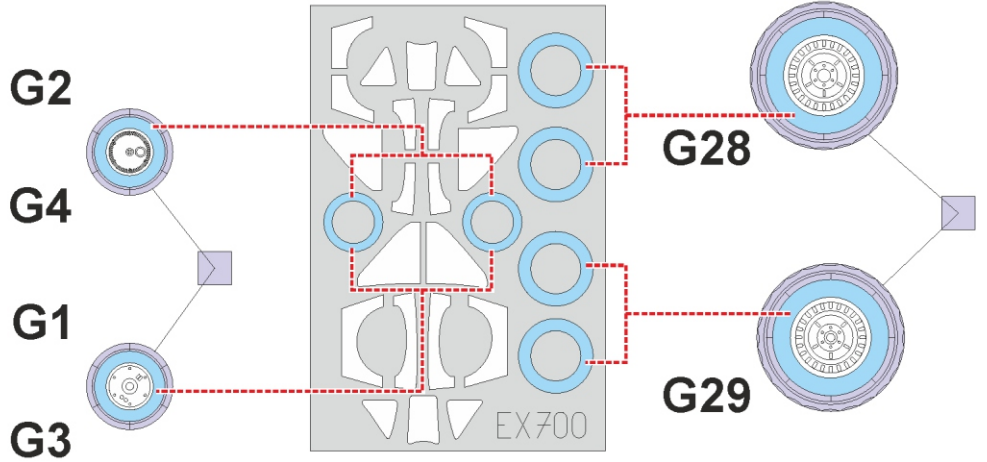

Me 262A TFace

EX 700

for kit **HOBBY BOSS**

scale **1/48**

LIQUID MASK ■