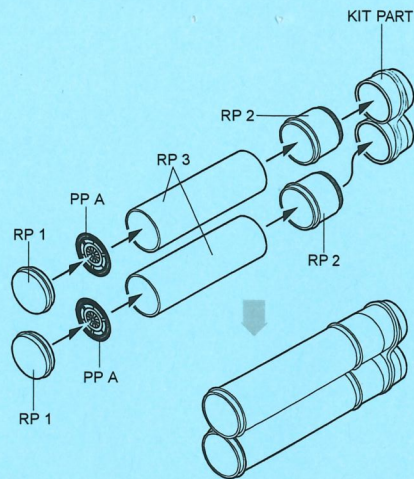

4318 1/48 BAC EE Lightning F Mk.2/6 Exhaust Nozzles

Recommended kit AIRFIX

PHOTO-ETCHED METAL PARTS

RESIN PARTS

2x

1

2